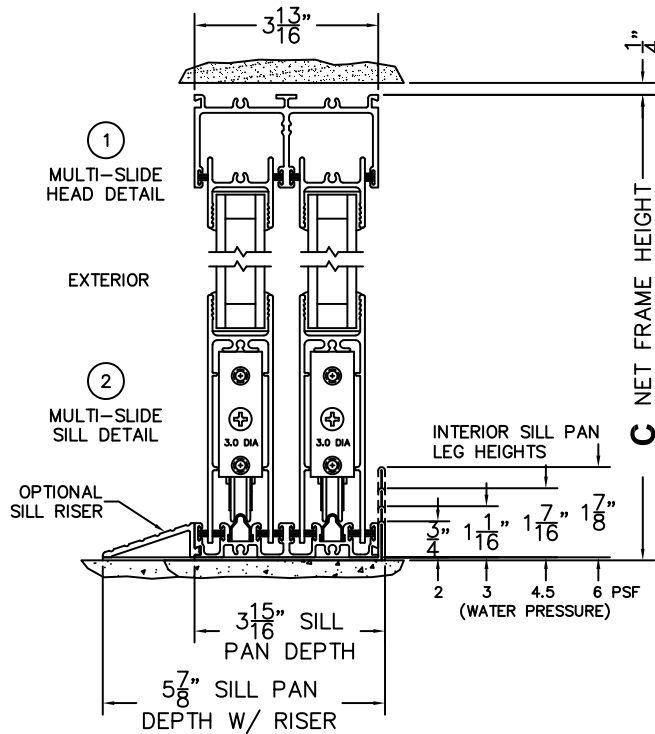

REQUIRED DEALER INFO.

A(NET FRAME WIDTH)

B(NET FRAME WIDTH)

C(NET FRAME HEIGHT)

SILL PAN HEIGHT(INTERIOR LEG)
(3/4", 1-1/16", 1-7/16" OR 1-7/8")

NOTES:

(USE RULER TO SCALE DIMENSIONS IN INCHES)

SCALE: 1/4

ORDER NO.:

ITEM NO.:

(USE RULER TO SCALE DIMENSIONS IN INCHES)

SCALE: 1/4