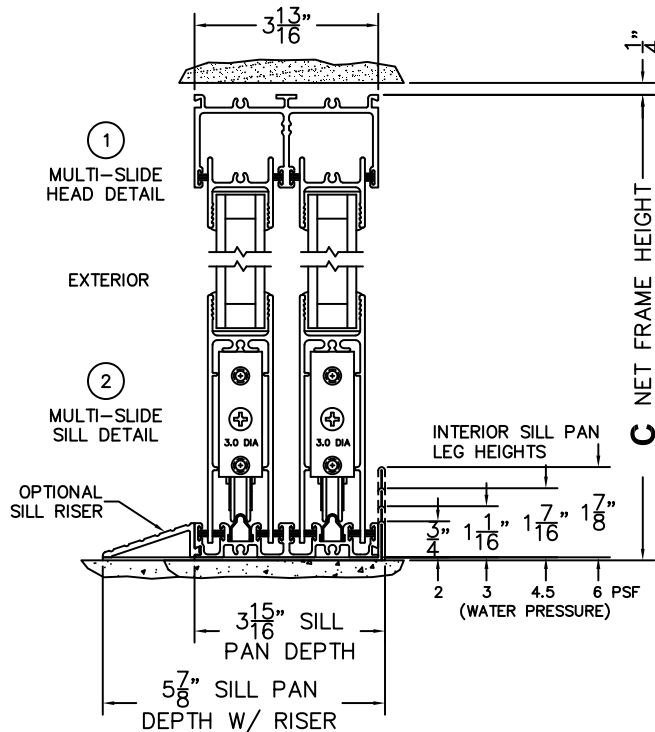

REQUIRED DEALER INFO.

A(NET FRAME WIDTH)

B(NET FRAME WIDTH)

C(NET FRAME HEIGHT)

SILL PAN HEIGHT(INTERIOR LEG)
(3/4", 1-1/16", 1-7/16" OR 1-7/8")

NOTES:

(USE RULER TO SCALE DIMENSIONS IN INCHES)

SCALE: 1/4

ORDER NO.:

ITEM NO.:

(USE RULER TO SCALE DIMENSIONS IN INCHES)

SCALE: 1/4