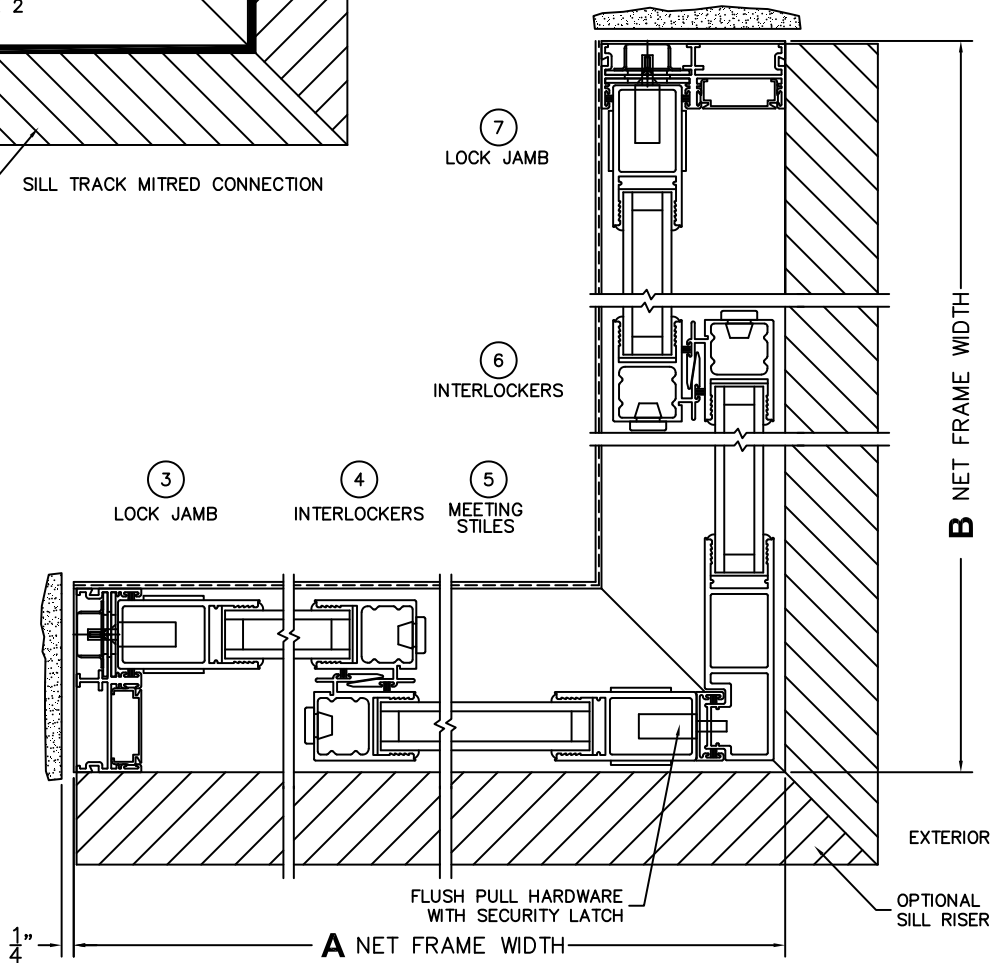

REQUIRED DEALER INFO.

A(NET FRAME WIDTH)

B(NET FRAME WIDTH)

C(NET FRAME HEIGHT)

SILL PAN HEIGHT(INTERIOR LEG)
(3/4", 1-1/16", 1-7/16" OR 1-7/8")

NOTES:

(USE RULER TO SCALE DIMENSIONS IN INCHES)

SCALE: 1/4

(USE RULER TO SCALE DIMENSIONS IN INCHES)

SCALE: 1/4

FLEETWOOD

Windows & Doors

2485 Railroad Street, Corona, CA 92880
(800) 736-7363 www.fleetwoodusa.com

NORWOOD 3070EX M/S

90°XXIXX STANDARD CONFIG.

NO SCREENS

ORDER NO.:

ITEM NO.:

(USE RULER TO SCALE DIMENSIONS IN INCHES)

SCALE: 1/4