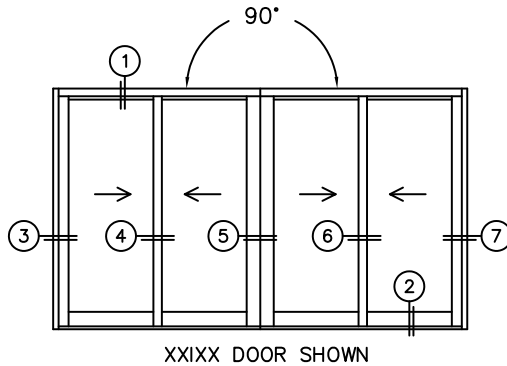

REQUIRED DEALER INFO.

A(NET FRAME WIDTH)

B(NET FRAME WIDTH)

C(NET FRAME HEIGHT)

SILL PAN HEIGHT(INTERIOR LEG)
(3/4", 1-1/16", 1-7/16" OR 1-7/8")

NOTES:

(USE RULER TO SCALE DIMENSIONS IN INCHES)

SCALE: 1/4