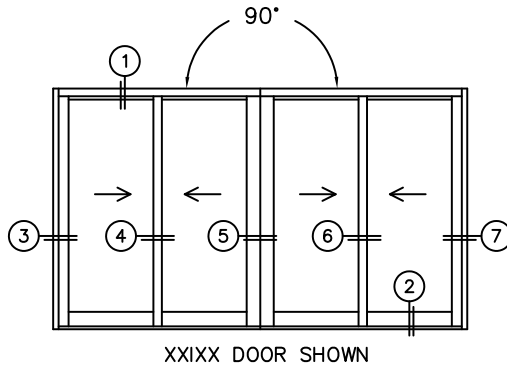

REQUIRED DEALER INFO.

A(NET FRAME WIDTH)

B(NET FRAME WIDTH)

C(NET FRAME HEIGHT)

SILL PAN HEIGHT(INTERIOR LEG)
(3/4", 1-1/16", 1-7/16" OR 1-7/8")

NOTES:

(USE RULER TO SCALE DIMENSIONS IN INCHES)

SCALE: 1/4

ORDER NO.:

ITEM NO.:

(USE RULER TO SCALE DIMENSIONS IN INCHES)

SCALE: 1/4