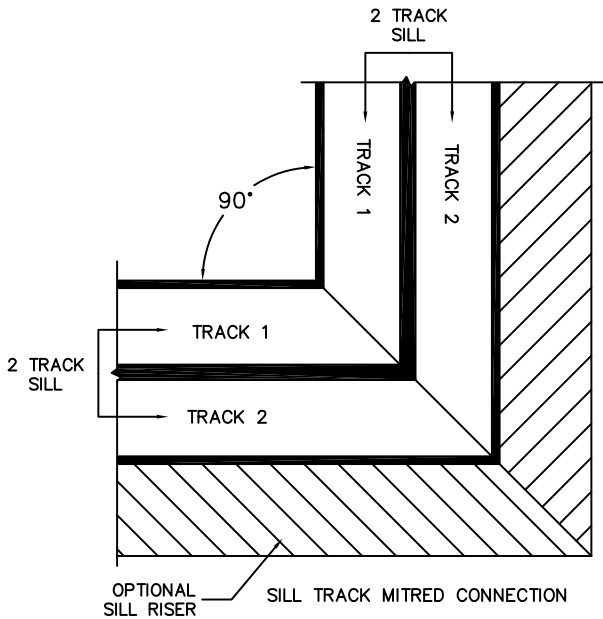

FLEETWOOD

Windows & Doors

2485 Railroad Street, Corona, CA 92880
(800) 736-7363 www.fleetwoodusa.com

NORWOOD 3070EX M/S

90°XXIXX STANDARD CONFIG.

NO SCREENS

ORDER NO.:

ITEM NO.:

(USE RULER TO SCALE DIMENSIONS IN INCHES)

SCALE: 1/4