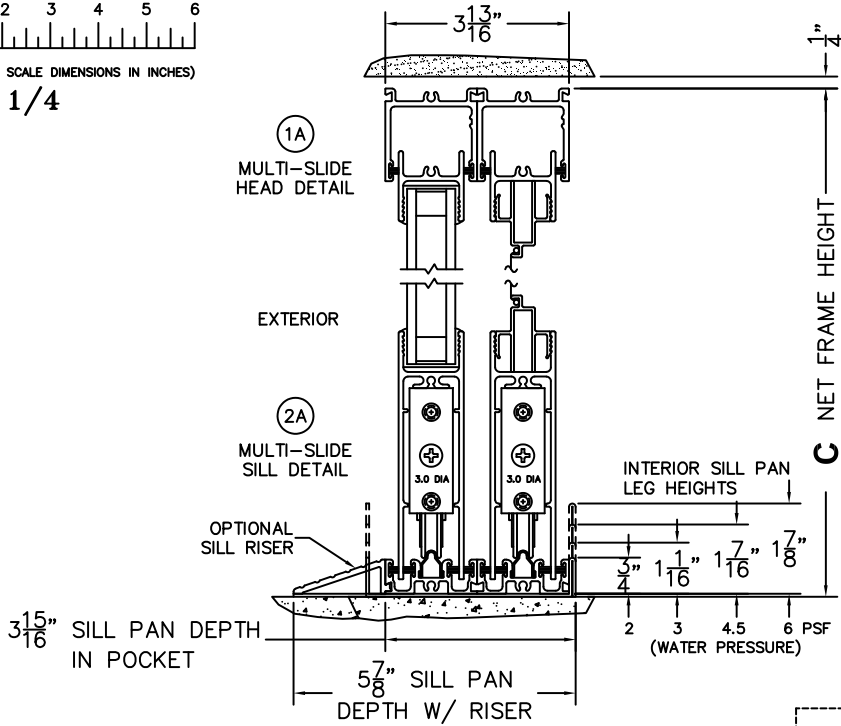

CALCULATED VALUES (FLEETWOOD SUPPLIED)

D (POCKET WIDTH)	
E (NET FRAME WIDTH)	

NOTES:

(USE RULER TO SCALE DIMENSIONS IN INCHES)

SCALE: 1/4

(USE RULER TO SCALE DIMENSIONS IN INCHES)

SCALE: 1/4

THIS CONFIGURATION
CREATES OPEN ENDS
AT THE HEAD AND SILL

*CAUTION: WHEN CONSTRUCTING POCKET NOTE THAT DAYLIGHT WIDTH DOES NOT INCLUDE 1" SET BACK FOR POST INTERLOCKER.