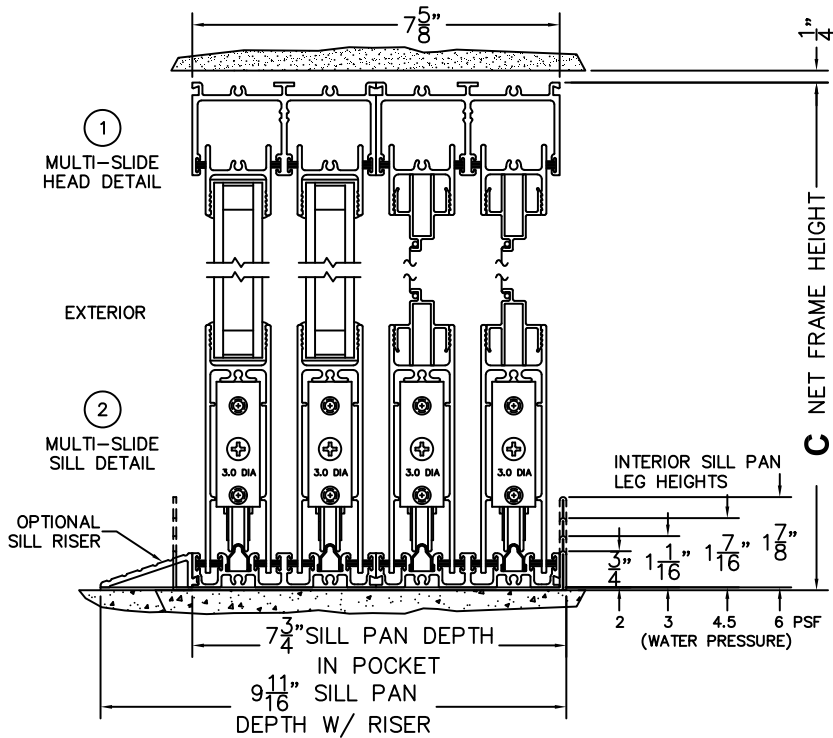

CALCULATED VALUES (FLEETWOOD SUPPLIED)

D (POCKET WIDTH)	
E (NET FRAME WIDTH)	

NOTES:

(USE RULER TO SCALE DIMENSIONS IN INCHES)

SCALE: 1/4

(USE RULER TO SCALE DIMENSIONS IN INCHES)

SCALE: 1/4

THIS CONFIGURATION
CREATES OPEN ENDS
AT THE HEAD AND SILL

*CAUTION: WHEN CONSTRUCTING POCKET NOTE THAT DAYLIGHT WIDTH DOES NOT INCLUDE 1" SET BACK FOR POST INTERLOCKER.