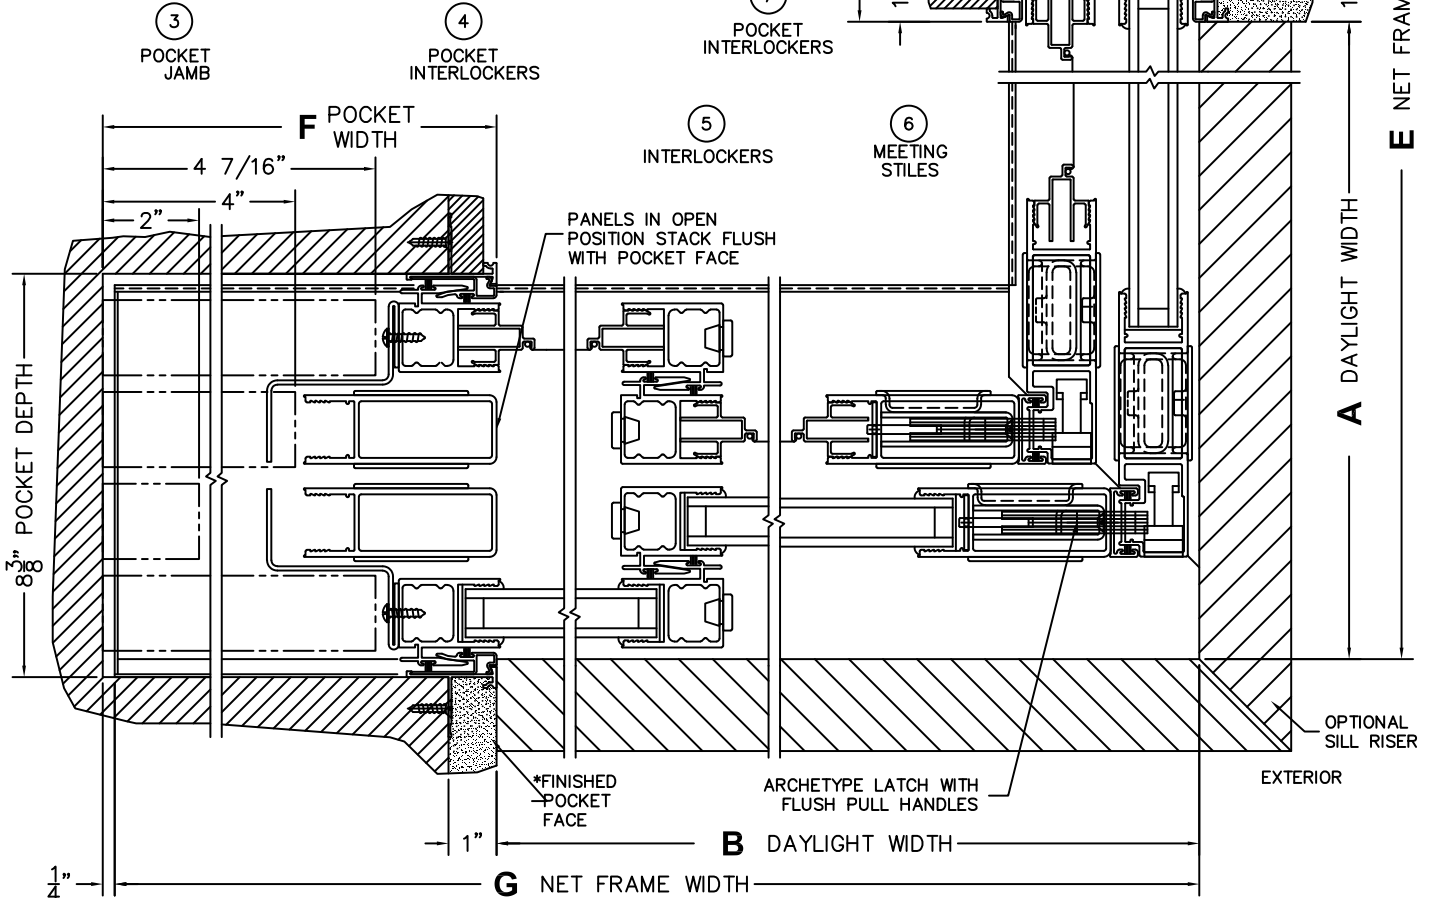

CALCULATED VALUES (FLEETWOOD SUPPLIED)

D (POCKET WIDTH)	
E (NET FRAME WIDTH)	

NOTES:

(USE RULER TO SCALE DIMENSIONS IN INCHES)

SCALE: 1/4

(USE RULER TO SCALE DIMENSIONS IN INCHES)

SCALE: 1/4

THIS CONFIGURATION
CREATES OPEN ENDS
AT THE HEAD AND SILL

*CAUTION: WHEN CONSTRUCTING POCKET NOTE THAT DAYLIGHT WIDTH DOES NOT INCLUDE 1" SET BACK FOR POST INTERLOCKER.