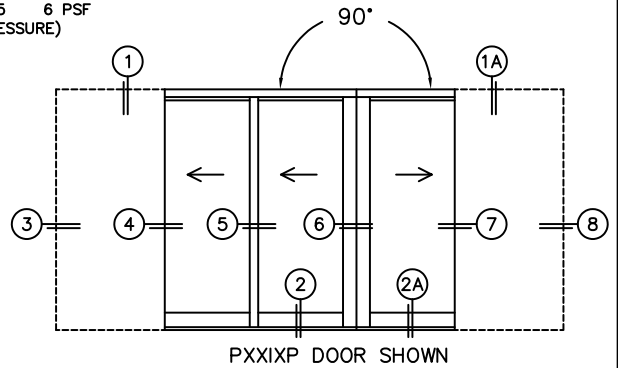

FLEETWOOD
WINDOWS & DOORS
FleetwoodUSA.com

NORWOOD 3070EX M/S
90°PXXIXP STANDARD CONFIG.
WITH SCREENS

ORDER NO.:

ITEM NO.:

REQUIRED DEALER INFO.

A (NET FRAME WIDTH)	
B (DAYLIGHT WIDTH)	
C (NET FRAME HEIGHT)	
SILL PAN HEIGHT(INTERIOR LEG)	(3/4", 1-1/16", 1-7/16" OR 1-7/8")

CALCULATED VALUES (FLEETWOOD SUPPLIED)

D (POCKET WIDTH)	
E (NET FRAME WIDTH)	

NOTES:

(USE RULER TO SCALE DIMENSIONS IN INCHES)

SCALE: 1/4

(USE RULER TO SCALE DIMENSIONS IN INCHES)

SCALE: 1/4

THIS CONFIGURATION
CREATES OPEN ENDS
AT THE HEAD AND SILL

*CAUTION: WHEN CONSTRUCTING POCKET NOTE THAT DAYLIGHT WIDTH DOES NOT INCLUDE 1" SET BACK FOR POST INTERLOCKER.