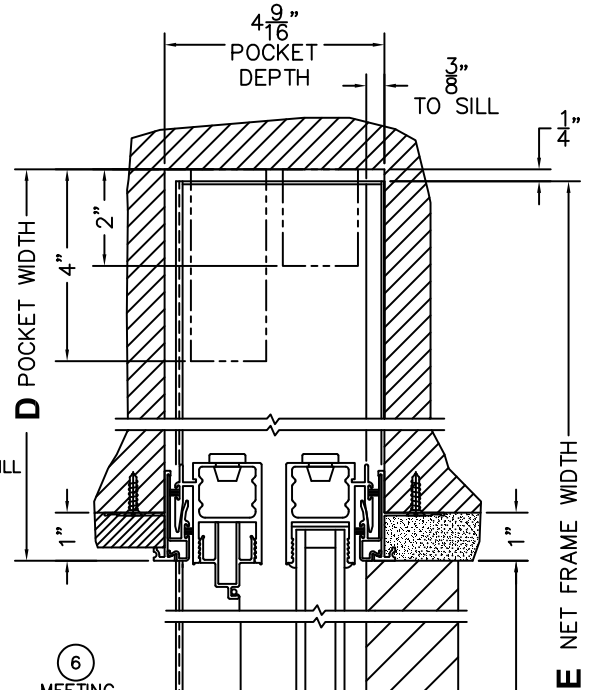

FLEETWOOD
WINDOWS & DOORS
FleetwoodUSA.com

NORWOOD 3070EX M/S
90°PXXIXP STANDARD CONFIG.
WITH SCREENS

ORDER NO.:

ITEM NO.:

REQUIRED DEALER INFO.

A (NET FRAME WIDTH)	
B (DAYLIGHT WIDTH)	
C (NET FRAME HEIGHT)	
SILL PAN HEIGHT(INTERIOR LEG)	(3/4", 1-1/16", 1-7/16" OR 1-7/8")

CALCULATED VALUES (FLEETWOOD SUPPLIED)

D (POCKET WIDTH)	
E (NET FRAME WIDTH)	

NOTES:

(USE RULER TO SCALE DIMENSIONS IN INCHES)

SCALE: 1/4

(USE RULER TO SCALE DIMENSIONS IN INCHES)

SCALE: 1/4

THIS CONFIGURATION
CREATES OPEN ENDS
AT THE HEAD AND SILL

*CAUTION: WHEN CONSTRUCTING POCKET NOTE THAT DAYLIGHT WIDTH DOES NOT INCLUDE 1" SET BACK FOR POST INTERLOCKER.