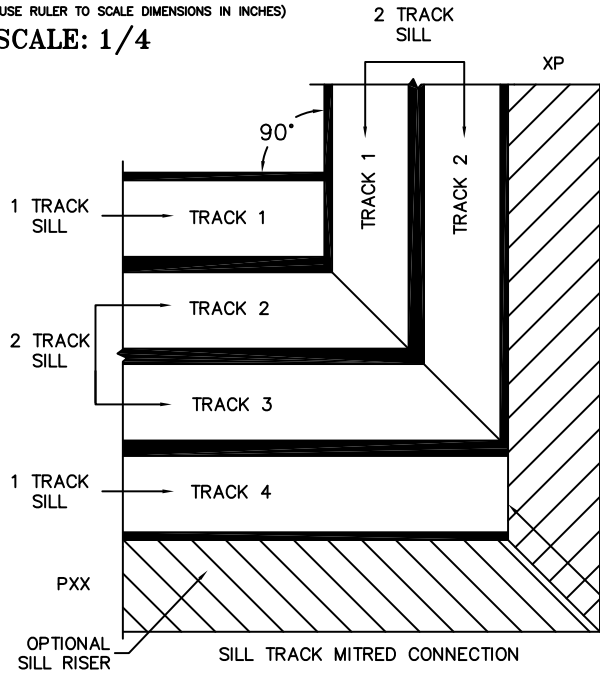

FLEETWOOD
WINDOWS & DOORS
FleetwoodUSA.com

NORWOOD 3070EX M/S
90°PXXIXP STANDARD CONFIG.
WITH SCREENS

ORDER NO.:

ITEM NO.:

REQUIRED DEALER INFO.

A (NET FRAME WIDTH)	
B (DAYLIGHT WIDTH)	
C (NET FRAME HEIGHT)	
SILL PAN HEIGHT(INTERIOR LEG)	(3/4", 1-1/16", 1-7/16" OR 1-7/8")

CALCULATED VALUES (FLEETWOOD SUPPLIED)

D (POCKET WIDTH)	
E (NET FRAME WIDTH)	

NOTES:

(USE RULER TO SCALE DIMENSIONS IN INCHES)

SCALE: 1/4

(USE RULER TO SCALE DIMENSIONS IN INCHES)

SCALE: 1/4

THIS CONFIGURATION
CREATES OPEN ENDS
AT THE HEAD AND SILL

*CAUTION: WHEN CONSTRUCTING POCKET NOTE THAT DAYLIGHT WIDTH DOES NOT INCLUDE 1" SET BACK FOR POST INTERLOCKER.