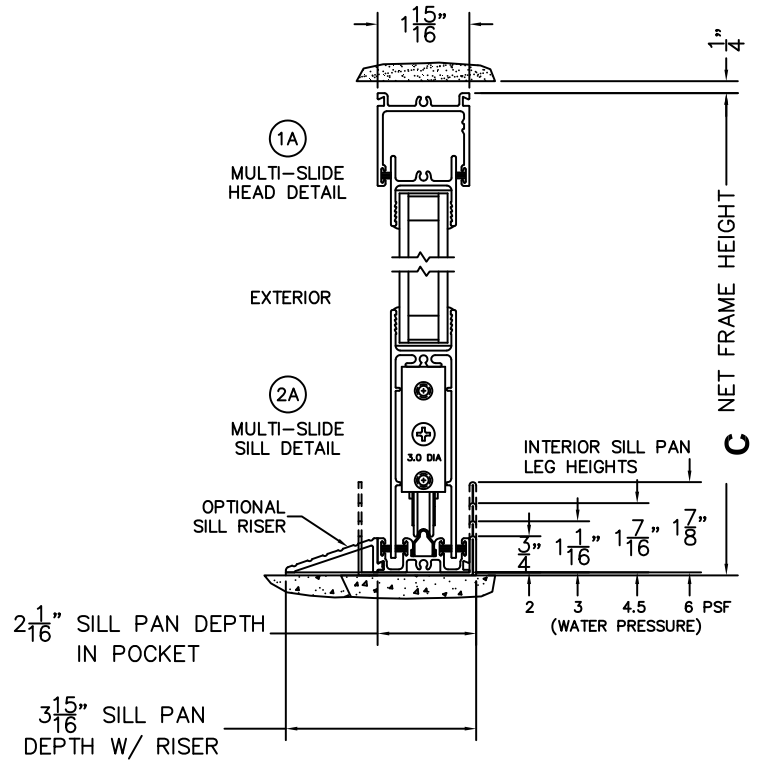

CALCULATED VALUES (FLEETWOOD SUPPLIED)

D (POCKET WIDTH)	
E (NET FRAME WIDTH)	
F (POCKET WIDTH)	
G (NET FRAME WIDTH)	

NOTES:

(USE RULER TO SCALE DIMENSIONS IN INCHES)

SCALE: 1/4

(USE RULER TO SCALE DIMENSIONS IN INCHES)

SCALE: 1/4

*CAUTION: WHEN CONSTRUCTING POCKET NOTE THAT DAYLIGHT WIDTH DOES NOT INCLUDE 1" SET BACK FOR POST INTERLOCKER.