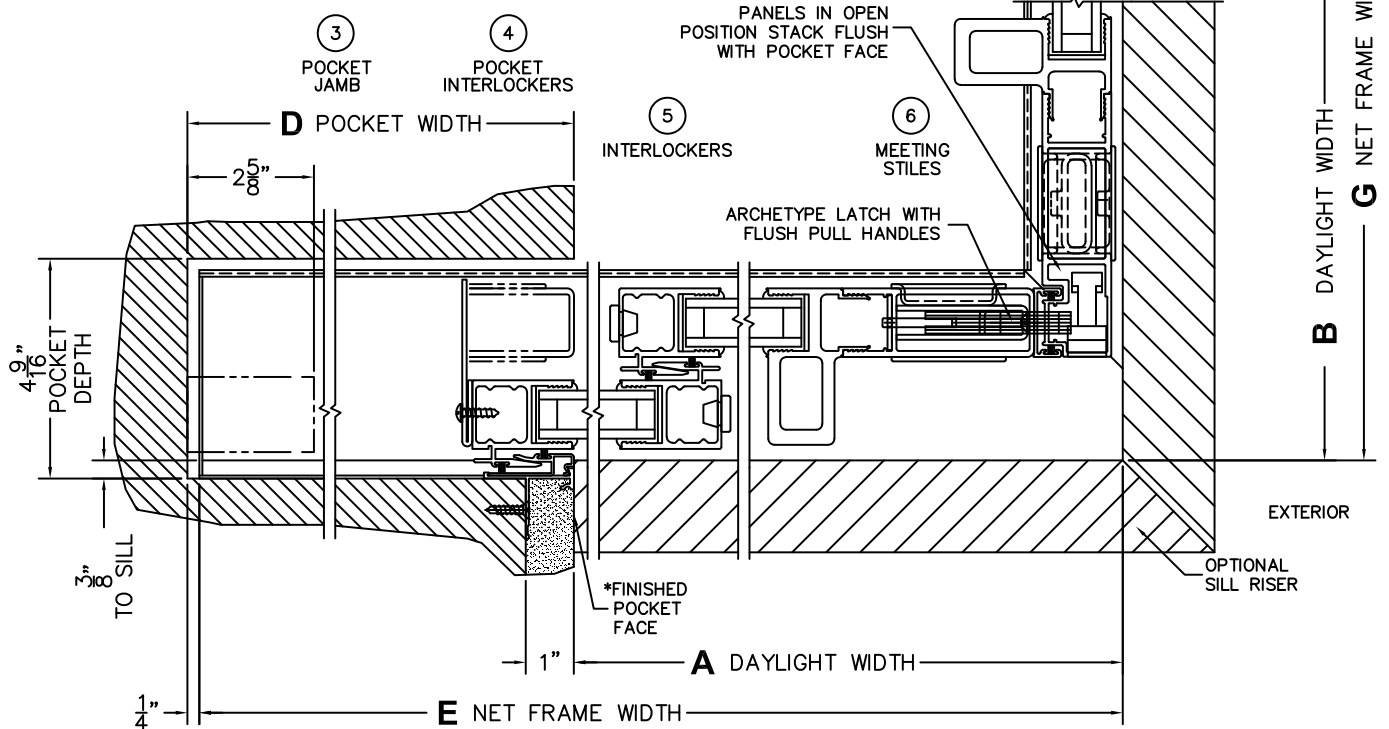

CALCULATED VALUES (FLEETWOOD SUPPLIED)

D (POCKET WIDTH)	
E (NET FRAME WIDTH)	
F (POCKET WIDTH)	
G (NET FRAME WIDTH)	

NOTES:

(USE RULER TO SCALE DIMENSIONS IN INCHES)

SCALE: 1/4

(USE RULER TO SCALE DIMENSIONS IN INCHES)

SCALE: 1/4

*CAUTION: WHEN CONSTRUCTING POCKET NOTE THAT DAYLIGHT WIDTH DOES NOT INCLUDE 1" SET BACK FOR POST INTERLOCKER.