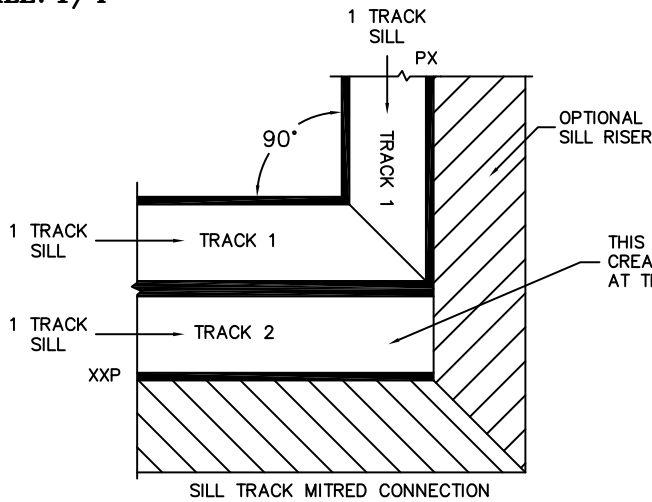

CALCULATED VALUES (FLEETWOOD SUPPLIED)

D (POCKET WIDTH)	
E (NET FRAME WIDTH)	
F (POCKET WIDTH)	
G (NET FRAME WIDTH)	

NOTES:

(USE RULER TO SCALE DIMENSIONS IN INCHES)

SCALE: 1/4

(USE RULER TO SCALE DIMENSIONS IN INCHES)

SCALE: 1/4

*CAUTION: WHEN CONSTRUCTING POCKET NOTE THAT DAYLIGHT WIDTH DOES NOT INCLUDE 1" SET BACK FOR POST INTERLOCKER.