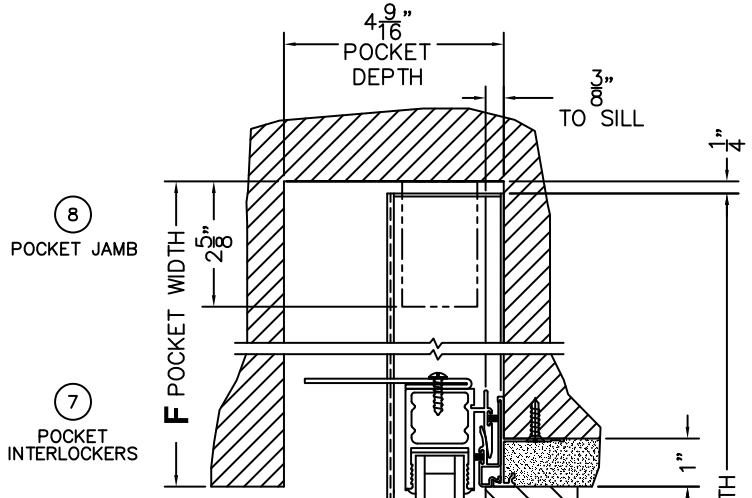

CALCULATED VALUES (FLEETWOOD SUPPLIED)

D (POCKET WIDTH)	
E (NET FRAME WIDTH)	
F (POCKET WIDTH)	
G (NET FRAME WIDTH)	

NOTES:

(USE RULER TO SCALE DIMENSIONS IN INCHES)

SCALE: 1/4

(USE RULER TO SCALE DIMENSIONS IN INCHES)

SCALE: 1/4

*CAUTION: WHEN CONSTRUCTING POCKET NOTE THAT DAYLIGHT WIDTH DOES NOT INCLUDE 1" SET BACK FOR POST INTERLOCKER.