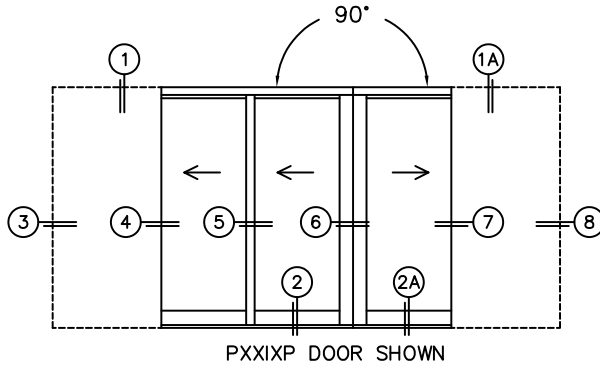

FLEETWOOD
WINDOWS & DOORS
FleetwoodUSA.com

NORWOOD 3070EX M/S
90°PXXIXP STANDARD CONFIG.
NO SCREENS

ORDER NO.:

ITEM NO.:

REQUIRED DEALER INFO.

A (DAYLIGHT WIDTH)	
B (DAYLIGHT WIDTH)	
C (NET FRAME HEIGHT)	
SILL PAN HEIGHT(INTERIOR LEG) (3/4", 1-1/16", 1-7/16" OR 1-7/8")	

CALCULATED VALUES (FLEETWOOD SUPPLIED)

D (POCKET WIDTH)	
E (NET FRAME WIDTH)	
F (POCKET WIDTH)	
G (NET FRAME WIDTH)	

NOTES:

(USE RULER TO SCALE DIMENSIONS IN INCHES)

SCALE: 1/4

(USE RULER TO SCALE DIMENSIONS IN INCHES)

SCALE: 1/4

*CAUTION: WHEN CONSTRUCTING POCKET NOTE THAT DAYLIGHT WIDTH DOES NOT INCLUDE 1" SET BACK FOR POST INTERLOCKER.