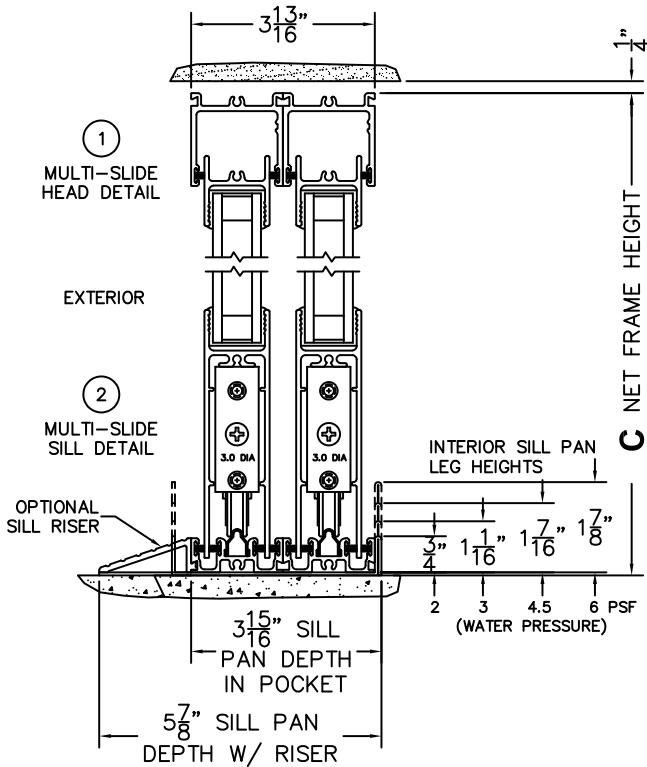

CALCULATED VALUES (FLEETWOOD SUPPLIED)

D (POCKET WIDTH)	
E (NET FRAME WIDTH)	
F (POCKET WIDTH)	
G (NET FRAME WIDTH)	

NOTES:

(USE RULER TO SCALE DIMENSIONS IN INCHES)

SCALE: 1/4

(USE RULER TO SCALE DIMENSIONS IN INCHES)

SCALE: 1/4

*CAUTION: WHEN CONSTRUCTING POCKET NOTE THAT DAYLIGHT WIDTH DOES NOT INCLUDE 1" SET BACK FOR POST INTERLOCKER.