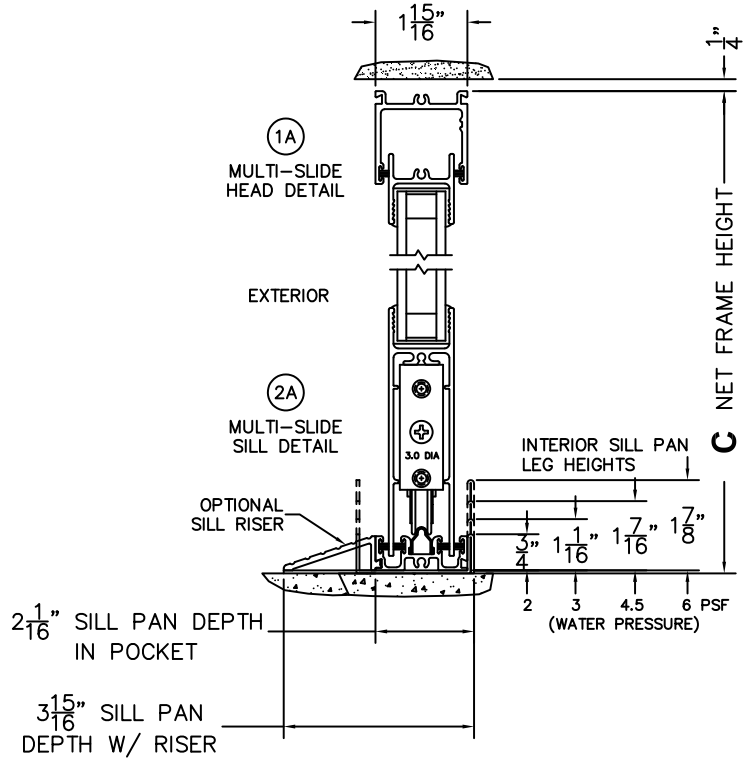

SILL PAN HEIGHT(INTERIOR LEG)
(3/4", 1-1/16", 1-7/16" OR 1-7/8")

CALCULATED VALUES (FLEETWOOD SUPPLIED)

D(POCKET WIDTH)

E(NET FRAME WIDTH)

F(POCKET WIDTH)

G(NET FRAME WIDTH)

NOTES:

(USE RULER TO SCALE DIMENSIONS IN INCHES)

SCALE: 1/4

FLEETWOOD
WINDOWS & DOORS
FleetwoodUSA.com

NORWOOD 3070EX M/S
90°PXXIXP STANDARD CONFIG.
NO SCREENS

ORDER NO.:

ITEM NO.:

(USE RULER TO SCALE DIMENSIONS IN INCHES)

SCALE: 1/4

*CAUTION: WHEN CONSTRUCTING POCKET NOTE THAT DAYLIGHT WIDTH DOES NOT INCLUDE 1" SET BACK FOR POST INTERLOCKER.