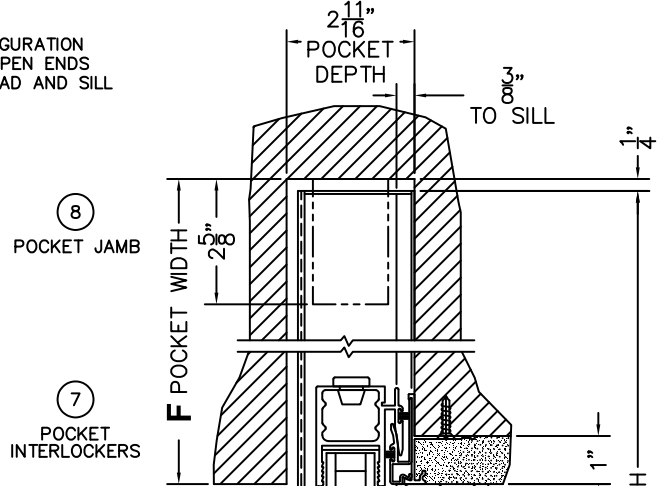

SILL PAN HEIGHT(INTERIOR LEG)
(3/4", 1-1/16", 1-7/16" OR 1-7/8")

CALCULATED VALUES (FLEETWOOD SUPPLIED)

D(POCKET WIDTH)

E(NET FRAME WIDTH)

F(POCKET WIDTH)

G(NET FRAME WIDTH)

NOTES:

(USE RULER TO SCALE DIMENSIONS IN INCHES)

SCALE: 1/4

FLEETWOOD
WINDOWS & DOORS
FleetwoodUSA.com

NORWOOD 3070EX M/S
90°PXXIXP STANDARD CONFIG.
NO SCREENS

ORDER NO.:

ITEM NO.:

(USE RULER TO SCALE DIMENSIONS IN INCHES)

SCALE: 1/4

*CAUTION: WHEN CONSTRUCTING POCKET NOTE THAT DAYLIGHT WIDTH DOES NOT INCLUDE 1" SET BACK FOR POST INTERLOCKER.