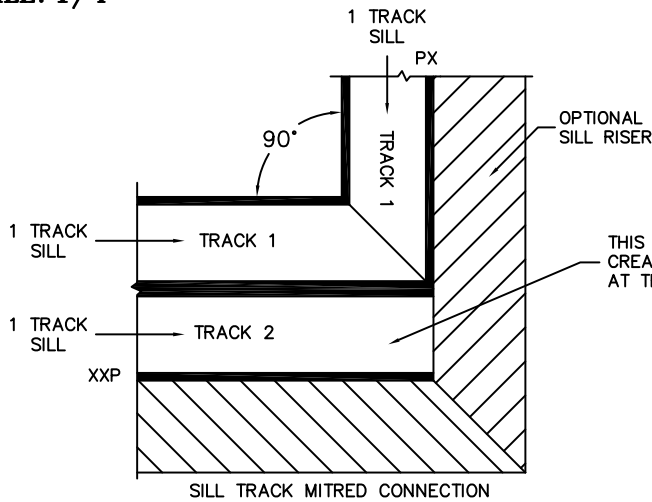

SILL PAN HEIGHT(INTERIOR LEG)
(3/4", 1-1/16", 1-7/16" OR 1-7/8")

CALCULATED VALUES (FLEETWOOD SUPPLIED)

D(POCKET WIDTH)

E(NET FRAME WIDTH)

F(POCKET WIDTH)

G(NET FRAME WIDTH)

NOTES:

(USE RULER TO SCALE DIMENSIONS IN INCHES)

SCALE: 1/4

FLEETWOOD
WINDOWS & DOORS
FleetwoodUSA.com

NORWOOD 3070EX M/S
90°PXXIXP STANDARD CONFIG.
NO SCREENS

ORDER NO.:

ITEM NO.:

(USE RULER TO SCALE DIMENSIONS IN INCHES)

SCALE: 1/4

*CAUTION: WHEN CONSTRUCTING POCKET NOTE THAT DAYLIGHT WIDTH DOES NOT INCLUDE 1" SET BACK FOR POST INTERLOCKER.