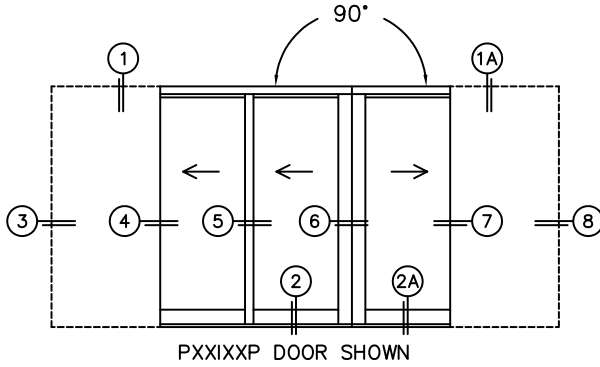

SILL PAN HEIGHT(INTERIOR LEG)
(3/4", 1-1/16", 1-7/16" OR 1-7/8")

CALCULATED VALUES (FLEETWOOD SUPPLIED)

D(POCKET WIDTH)

E(NET FRAME WIDTH)

F(POCKET WIDTH)

G(NET FRAME WIDTH)

NOTES:

(USE RULER TO SCALE DIMENSIONS IN INCHES)

SCALE: 1/4

FLEETWOOD
WINDOWS & DOORS
FleetwoodUSA.com

NORWOOD 3070EX M/S
90°PXXIXP STANDARD CONFIG.
NO SCREENS

ORDER NO.:

ITEM NO.:

(USE RULER TO SCALE DIMENSIONS IN INCHES)

SCALE: 1/4

*CAUTION: WHEN CONSTRUCTING POCKET NOTE THAT DAYLIGHT WIDTH DOES NOT INCLUDE 1" SET BACK FOR POST INTERLOCKER.