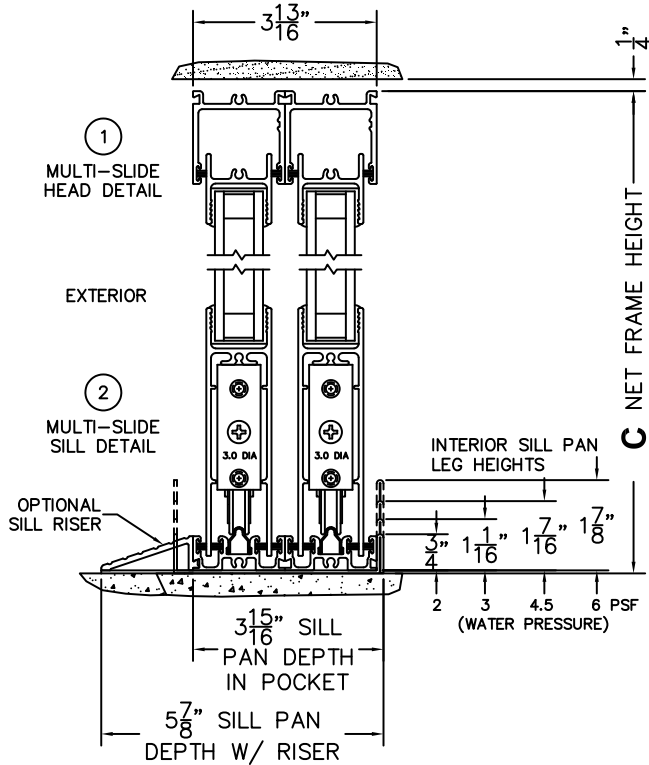

SILL PAN HEIGHT(INTERIOR LEG)
(3/4", 1-1/16", 1-7/16" OR 1-7/8")

CALCULATED VALUES (FLEETWOOD SUPPLIED)

D(POCKET WIDTH)

E(NET FRAME WIDTH)

F(POCKET WIDTH)

G(NET FRAME WIDTH)

NOTES:

(USE RULER TO SCALE DIMENSIONS IN INCHES)

SCALE: 1/4

FLEETWOOD
WINDOWS & DOORS
FleetwoodUSA.com

NORWOOD 3070EX M/S
90°PXXIXP STANDARD CONFIG.
NO SCREENS

ORDER NO.:

ITEM NO.:

(USE RULER TO SCALE DIMENSIONS IN INCHES)

SCALE: 1/4

*CAUTION: WHEN CONSTRUCTING POCKET NOTE THAT DAYLIGHT WIDTH DOES NOT INCLUDE 1" SET BACK FOR POST INTERLOCKER.