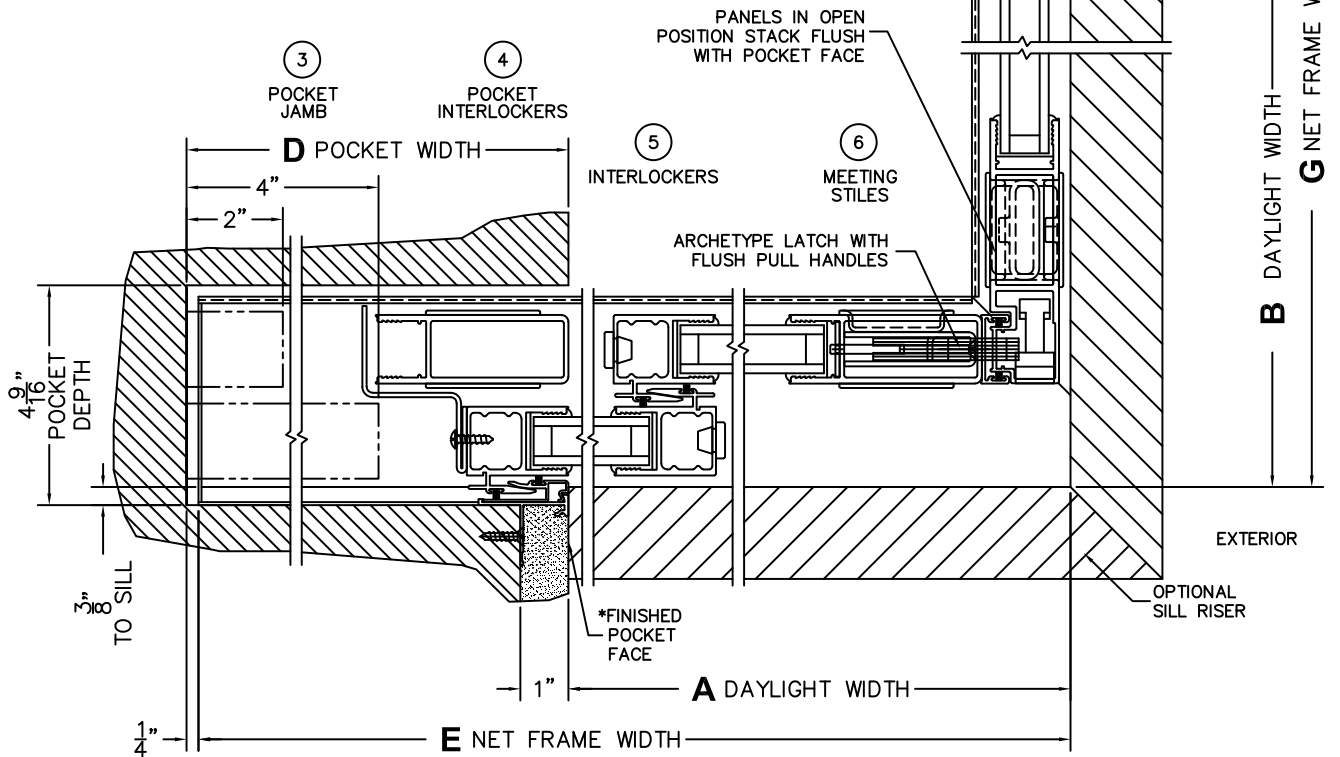

SILL PAN HEIGHT(INTERIOR LEG)
(3/4", 1-1/16", 1-7/16" OR 1-7/8")

CALCULATED VALUES (FLEETWOOD SUPPLIED)

D(POCKET WIDTH)

E(NET FRAME WIDTH)

F(POCKET WIDTH)

G(NET FRAME WIDTH)

NOTES:

(USE RULER TO SCALE DIMENSIONS IN INCHES)

SCALE: 1/4

FLEETWOOD
WINDOWS & DOORS
FleetwoodUSA.com

NORWOOD 3070EX M/S
90°PXXIXP STANDARD CONFIG.
NO SCREENS

ORDER NO.:

ITEM NO.:

(USE RULER TO SCALE DIMENSIONS IN INCHES)

SCALE: 1/4

*CAUTION: WHEN CONSTRUCTING POCKET NOTE THAT DAYLIGHT WIDTH DOES NOT INCLUDE 1" SET BACK FOR POST INTERLOCKER.