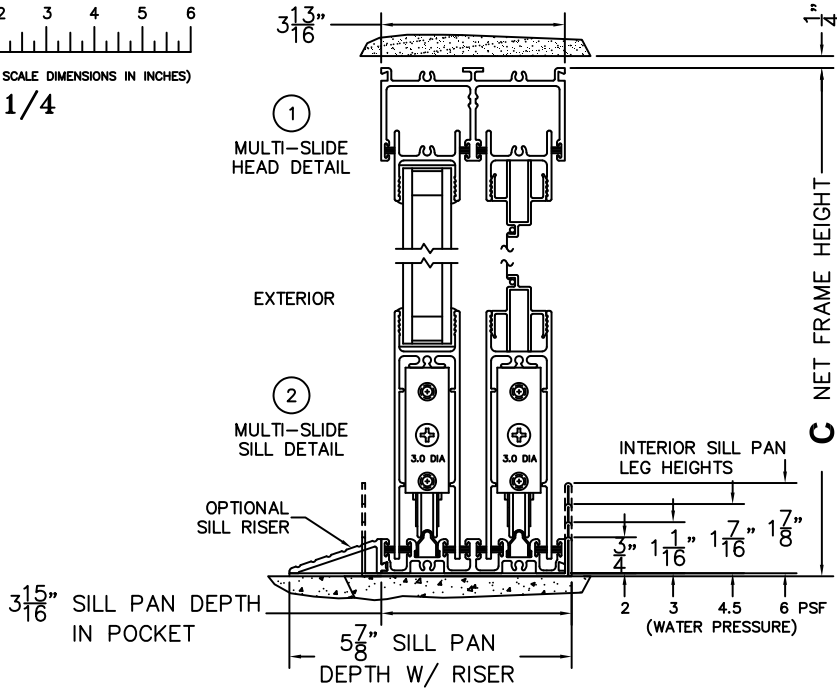

CALCULATED VALUES (FLEETWOOD SUPPLIED)

D (POCKET WIDTH)	
E (NET FRAME WIDTH)	
F (POCKET WIDTH)	
G (NET FRAME WIDTH)	

NOTES:

(USE RULER TO SCALE DIMENSIONS IN INCHES)

SCALE: 1/4"

PXIXXXXXP DOOR SHOWN

FLEETWOOD
WINDOWS & DOORS
FleetwoodUSA.com

NORWOOD 3070EX M/S
90°PXIXXXXP STANDARD CONFIG.
WITH SCREENS

ORDER NO.:

ITEM NO.:

(USE RULER TO SCALE DIMENSIONS IN INCHES)

SCALE: 1/8

*CAUTION: WHEN CONSTRUCTING POCKET NOTE THAT DAYLIGHT WIDTH DOES NOT INCLUDE 1" SET BACK FOR POST INTERLOCKER.

FLEETWOOD
WINDOWS & DOORS
FleetwoodUSA.com

NORWOOD 3070EX M/S
90°PXIXXXXP STANDARD CONFIG.
WITH SCREENS

ORDER NO.:

ITEM NO.:

(USE RULER TO SCALE DIMENSIONS IN INCHES)

SCALE: 1/4