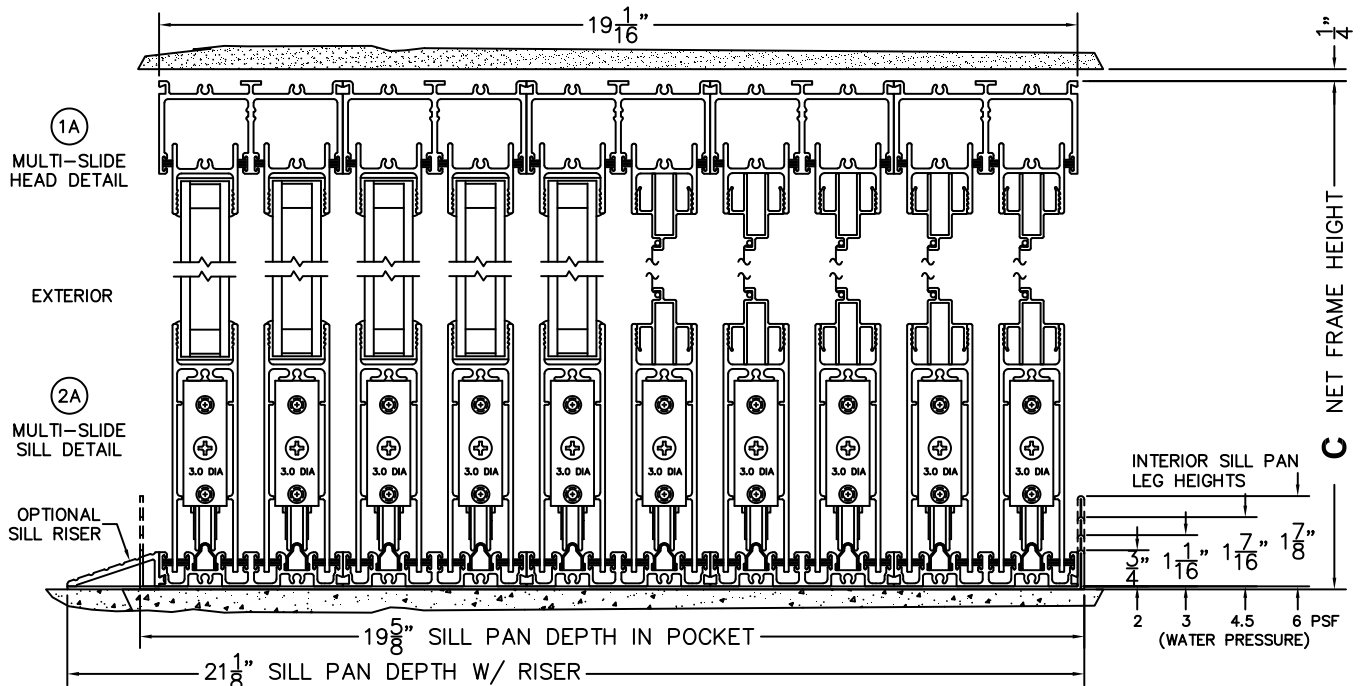

CALCULATED VALUES (FLEETWOOD SUPPLIED)

D (POCKET WIDTH)	
E (NET FRAME WIDTH)	
F (POCKET WIDTH)	
G (NET FRAME WIDTH)	

NOTES:

(USE RULER TO SCALE DIMENSIONS IN INCHES)

SCALE: 1/4"

PXIXXXXXP DOOR SHOWN

FLEETWOOD
WINDOWS & DOORS
FleetwoodUSA.com

NORWOOD 3070EX M/S
90°PXIXXXXP STANDARD CONFIG.
WITH SCREENS

ORDER NO.:

ITEM NO.:

(USE RULER TO SCALE DIMENSIONS IN INCHES)

SCALE: 1/8

*CAUTION: WHEN CONSTRUCTING POCKET NOTE THAT DAYLIGHT WIDTH DOES NOT INCLUDE 1" SET BACK FOR POST INTERLOCKER.