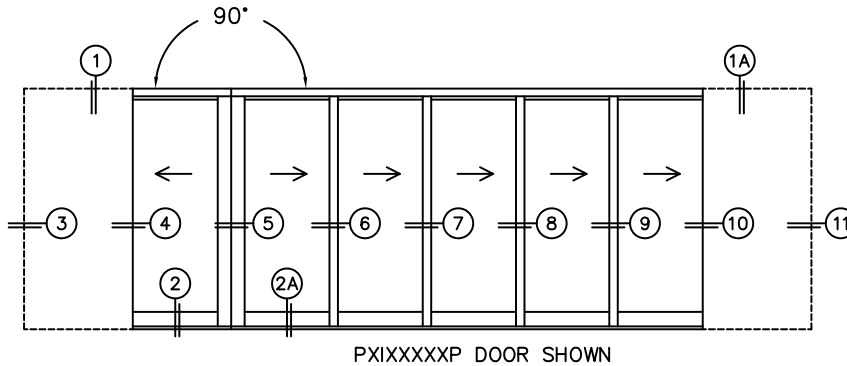

FLEETWOOD
WINDOWS & DOORS
FleetwoodUSA.com

NORWOOD 3070EX M/S
90°PXIXXXXXP STANDARD CONFIG.
WITH SCREENS

ORDER NO.:

ITEM NO.:

REQUIRED DEALER INFO.

A (DAYLIGHT WIDTH)	
B (DAYLIGHT WIDTH)	
C (NET FRAME HEIGHT)	
SILL PAN HEIGHT (INTERIOR LEG)	(3/4", 1-1/16", 1-7/16" OR 1-7/8")

CALCULATED VALUES (FLEETWOOD SUPPLIED)

D (POCKET WIDTH)	
E (NET FRAME WIDTH)	
F (POCKET WIDTH)	
G (NET FRAME WIDTH)	

NOTES:

(USE RULER TO SCALE DIMENSIONS IN INCHES)

SCALE: 1/4"

PXIXXXXXP DOOR SHOWN

FLEETWOOD
WINDOWS & DOORS
FleetwoodUSA.com

NORWOOD 3070EX M/S
90°PXIXXXXP STANDARD CONFIG.
WITH SCREENS

ORDER NO.:

ITEM NO.:

(USE RULER TO SCALE DIMENSIONS IN INCHES)

SCALE: 1/8

*CAUTION: WHEN CONSTRUCTING POCKET NOTE THAT DAYLIGHT WIDTH DOES NOT INCLUDE 1" SET BACK FOR POST INTERLOCKER.