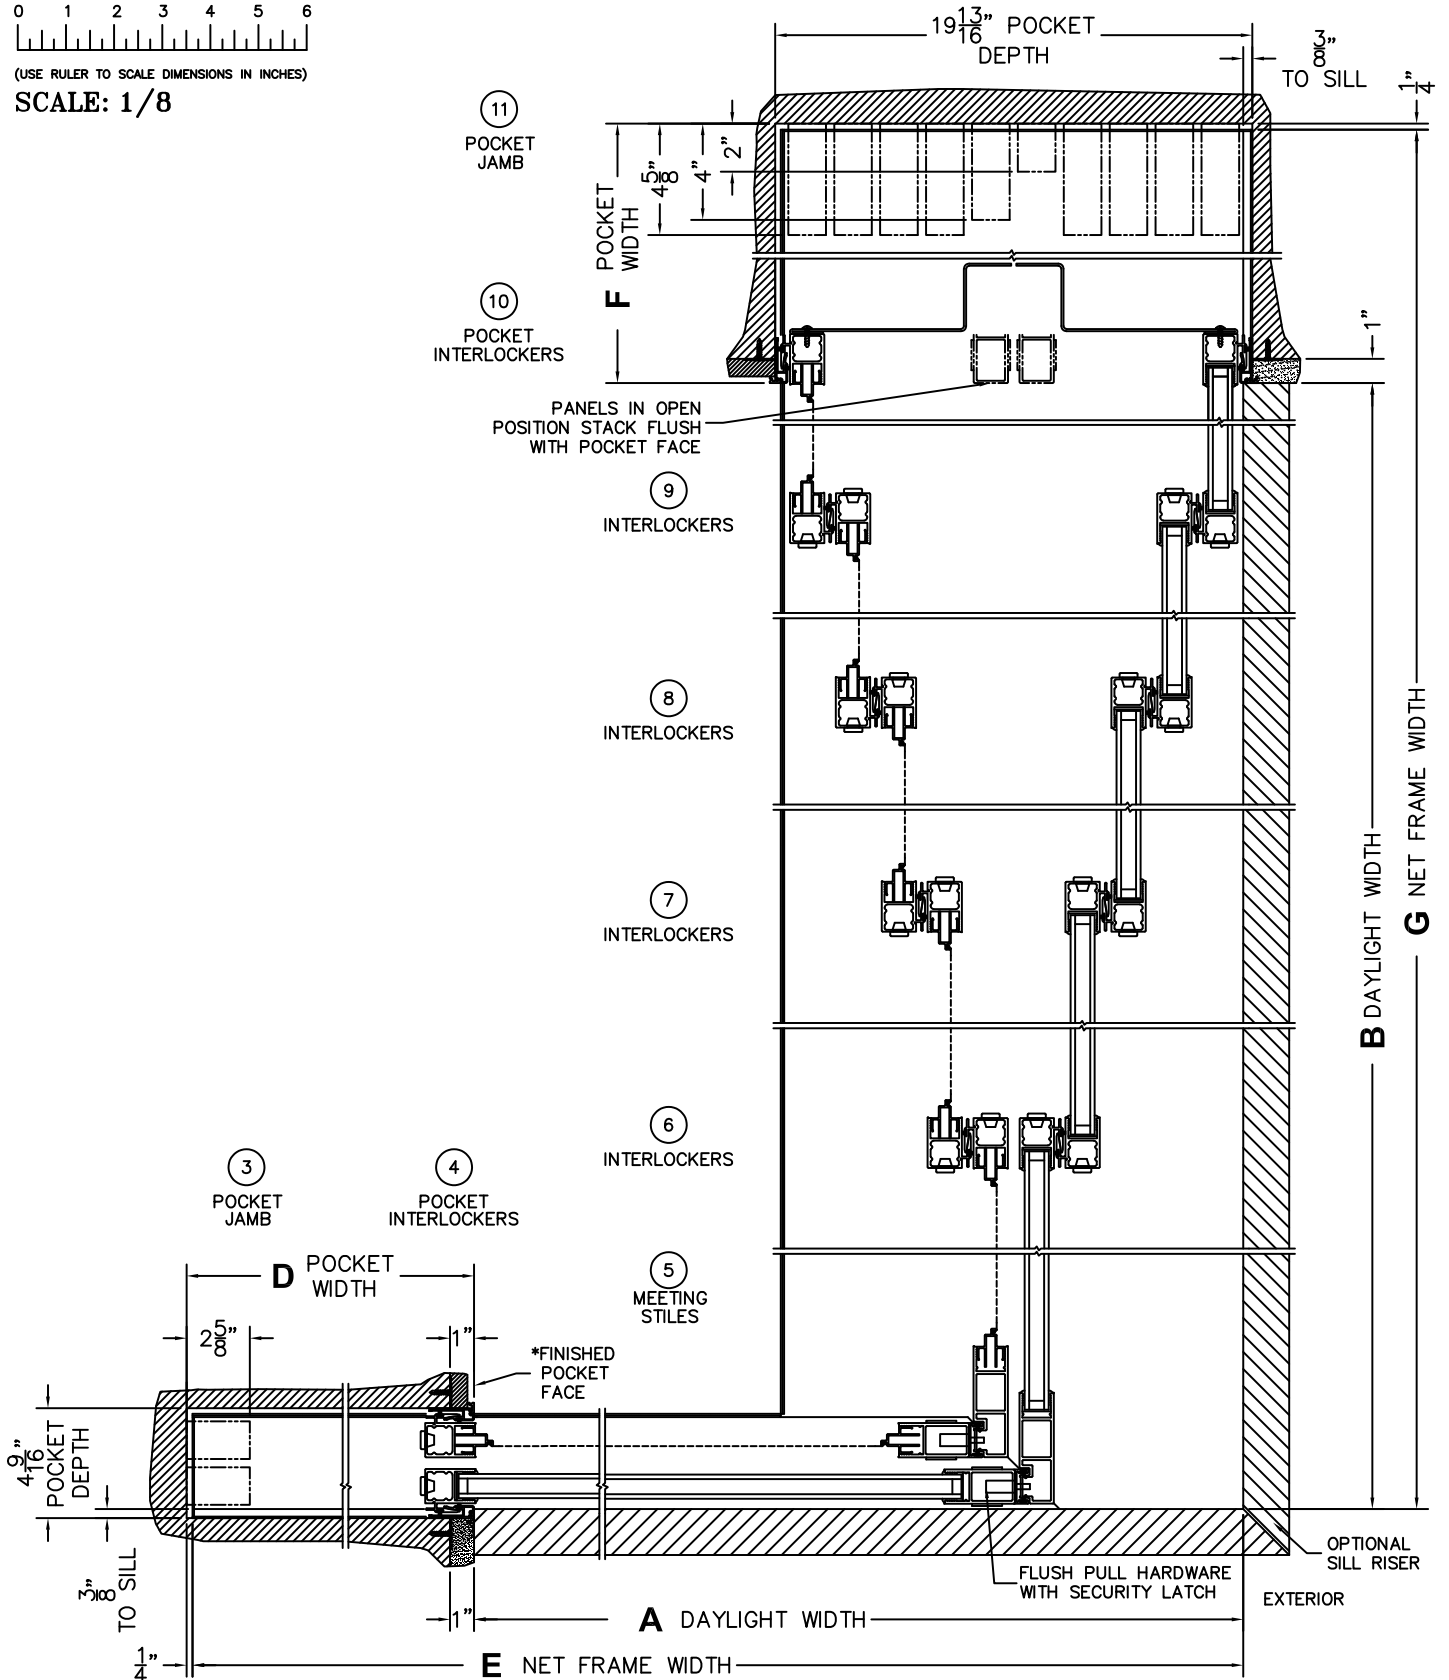

CALCULATED VALUES (FLEETWOOD SUPPLIED)

D (POCKET WIDTH)	
E (NET FRAME WIDTH)	
F (POCKET WIDTH)	
G (NET FRAME WIDTH)	

NOTES:

(USE RULER TO SCALE DIMENSIONS IN INCHES)

SCALE: 1/4"

PXIXXXXXP DOOR SHOWN

FLEETWOOD
WINDOWS & DOORS
FleetwoodUSA.com

NORWOOD 3070EX M/S
90°PXIXXXXP STANDARD CONFIG.
WITH SCREENS

ORDER NO.:

ITEM NO.:

(USE RULER TO SCALE DIMENSIONS IN INCHES)

SCALE: 1/8

*CAUTION: WHEN CONSTRUCTING POCKET NOTE THAT DAYLIGHT WIDTH DOES NOT INCLUDE 1" SET BACK FOR POST INTERLOCKER.

FLEETWOOD
WINDOWS & DOORS
FleetwoodUSA.com

NORWOOD 3070EX M/S
90°PXIXXXXP STANDARD CONFIG.
WITH SCREENS

ORDER NO.:

ITEM NO.:

(USE RULER TO SCALE DIMENSIONS IN INCHES)

SCALE: 1/4