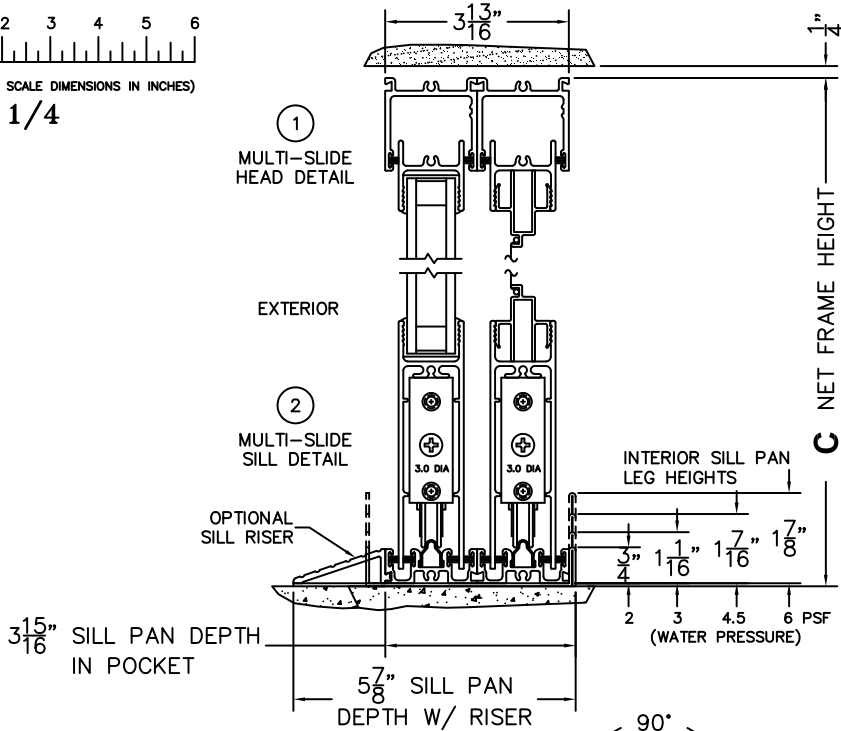

CALCULATED VALUES (FLEETWOOD SUPPLIED)

D (POCKET WIDTH)	
E (NET FRAME WIDTH)	
F (POCKET WIDTH)	
G (NET FRAME WIDTH)	

NOTES:

(USE RULER TO SCALE DIMENSIONS IN INCHES)

SCALE: 1/4

PXIXXXXXP DOOR SHOWN

FLEETWOOD
WINDOWS & DOORS
FleetwoodUSA.com

NORWOOD 3070EX M/S
90°PXIXXXXP STANDARD CONFIG.
WITH SCREENS

ORDER NO.:

ITEM NO.:

(USE RULER TO SCALE DIMENSIONS IN INCHES)

SCALE: 1/8

*CAUTION: WHEN CONSTRUCTING POCKET NOTE THAT DAYLIGHT WIDTH DOES NOT INCLUDE 1" SET BACK FOR POST INTERLOCKER.