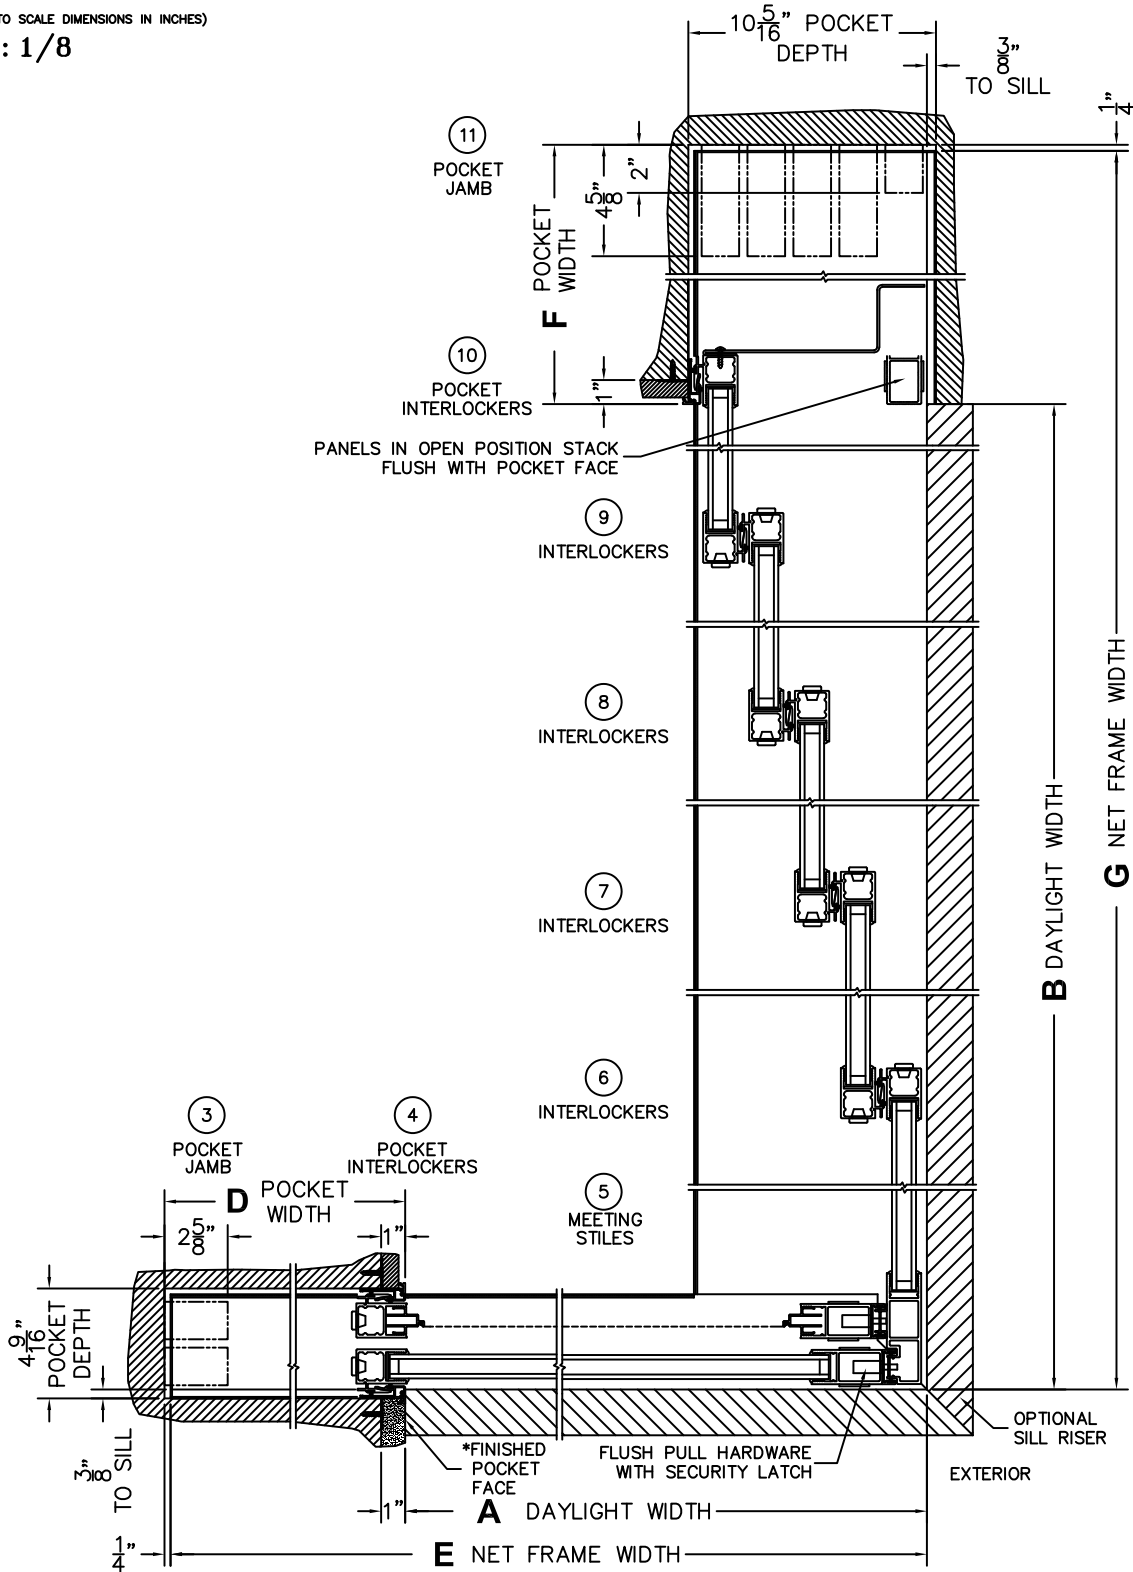

FLEETWOOD
WINDOWS & DOORS
FleetwoodUSA.com

NORWOOD 3070EX M/S
90°PXIXXXXXP STANDARD CONFIG.
WITH SCREENS

ORDER NO.:

ITEM NO.:

REQUIRED DEALER INFO.

A (DAYLIGHT WIDTH)	
B (DAYLIGHT WIDTH)	
C (NET FRAME HEIGHT)	
SILL PAN HEIGHT(INTERIOR LEG)	(3/4", 1-1/16", 1-7/16" OR 1-7/8")

CALCULATED VALUES (FLEETWOOD SUPPLIED)

D (POCKET WIDTH)	
E (NET FRAME WIDTH)	
F (POCKET WIDTH)	
G (NET FRAME WIDTH)	

NOTES:

(USE RULER TO SCALE DIMENSIONS IN INCHES)

SCALE: 1/4

PXIXXXXXP DOOR SHOWN

FLEETWOOD
WINDOWS & DOORS
FleetwoodUSA.com

NORWOOD 3070EX M/S
90°PXIXXXXP STANDARD CONFIG.
WITH SCREENS

ORDER NO.:

ITEM NO.:

(USE RULER TO SCALE DIMENSIONS IN INCHES)

SCALE: 1/8

*CAUTION: WHEN CONSTRUCTING POCKET NOTE THAT DAYLIGHT WIDTH DOES NOT INCLUDE 1" SET BACK FOR POST INTERLOCKER.

FLEETWOOD
WINDOWS & DOORS
FleetwoodUSA.com

NORWOOD 3070EX M/S
90°PXIXXXXXP STANDARD CONFIG.
WITH SCREENS

ORDER NO.:

ITEM NO.:

(USE RULER TO SCALE DIMENSIONS IN INCHES)

SCALE: 1/4