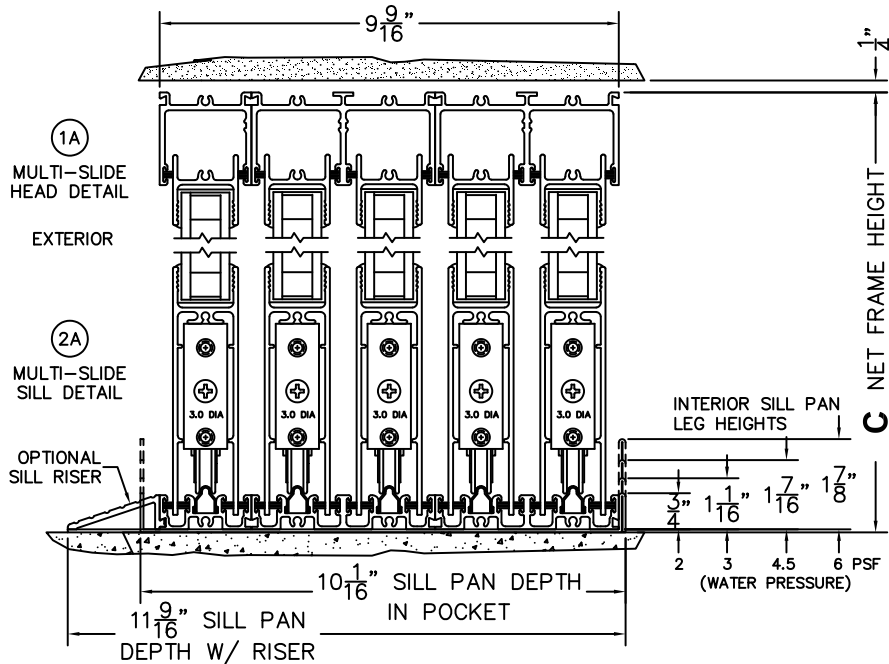

CALCULATED VALUES (FLEETWOOD SUPPLIED)

D (POCKET WIDTH)	
E (NET FRAME WIDTH)	
F (POCKET WIDTH)	
G (NET FRAME WIDTH)	

NOTES:

(USE RULER TO SCALE DIMENSIONS IN INCHES)

SCALE: 1/4

PXIXXXXXP DOOR SHOWN

FLEETWOOD
WINDOWS & DOORS
FleetwoodUSA.com

NORWOOD 3070EX M/S
90°PXIXXXXP STANDARD CONFIG.
WITH SCREENS

ORDER NO.:

ITEM NO.:

(USE RULER TO SCALE DIMENSIONS IN INCHES)

SCALE: 1/8

*CAUTION: WHEN CONSTRUCTING POCKET NOTE THAT DAYLIGHT WIDTH DOES NOT INCLUDE 1" SET BACK FOR POST INTERLOCKER.