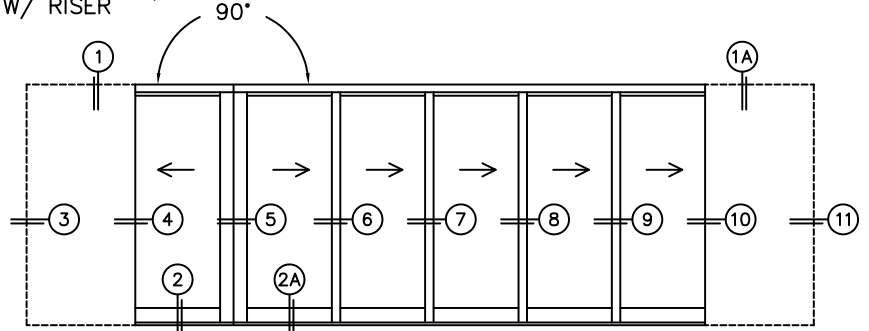

CALCULATED VALUES (FLEETWOOD SUPPLIED)

D (POCKET WIDTH)	
E (NET FRAME WIDTH)	
F (POCKET WIDTH)	
G (NET FRAME WIDTH)	

NOTES:

(USE RULER TO SCALE DIMENSIONS IN INCHES)

SCALE: 1/4

PXIXXXXXP DOOR SHOWN

FLEETWOOD
WINDOWS & DOORS
FleetwoodUSA.com

NORWOOD 3070EX M/S
90°PXIXXXXP STANDARD CONFIG.
WITH SCREENS

ORDER NO.:

ITEM NO.:

(USE RULER TO SCALE DIMENSIONS IN INCHES)

SCALE: 1/8

*CAUTION: WHEN CONSTRUCTING POCKET NOTE THAT DAYLIGHT WIDTH DOES NOT INCLUDE 1" SET BACK FOR POST INTERLOCKER.