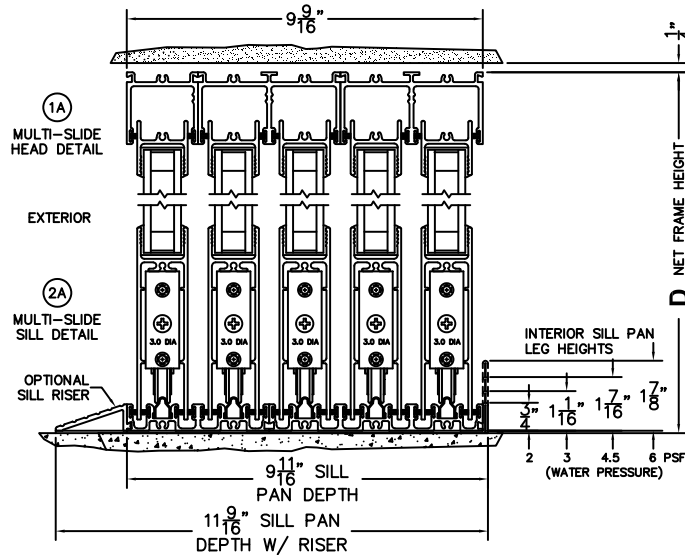

FLEETWOOD
WINDOWS & DOORS
FleetwoodUSA.com

NORWOOD 3070EX M/S
PXIXXXXIXP STANDARD CONFIGURATION
NO SCREENS

ORDER NO.:

ITEM NO.:

(USE RULER TO SCALE DIMENSIONS IN INCHES)

SCALE: 1/4

REQUIRED DEALER INFO.

A (DAYLIGHT WIDTH)	
B (DAYLIGHT WIDTH)	
C (NET FRAME WIDTH)	
D (NET FRAME HEIGHT)	
SILL PAN HEIGHT (INTERIOR LEG) (3/4", 1-1/16", 1-7/16" OR 1-7/8")	

CALCULATED VALUES (FLEETWOOD SUPPLIED)

E (POCKET WIDTH)	
F (NET FRAME WIDTH)	
G (POCKET WIDTH)	
H (NET FRAME WIDTH)	

NOTES:

PXIXXXXIXP DOOR SHOWN

FLEETWOOD
WINDOWS & DOORS
FleetwoodUSA.com

NORWOOD 3070EX M/S
90PXIXXXXXIXP STANDARD CONFIGURATION
NO SCREENS

ORDER NO.:

ITEM NO.:

(USE RULER TO SCALE DIMENSIONS IN INCHES)

SCALE: 1/8

FLEETWOOD
WINDOWS & DOORS
FleetwoodUSA.com

NORWOOD 3070EX M/S
90°PXIXXXXXXP STANDARD CONFIG.
NO SCREENS

ORDER NO.:

ITEM NO.:

(USE RULER TO SCALE DIMENSIONS IN INCHES)

SCALE: 1/4