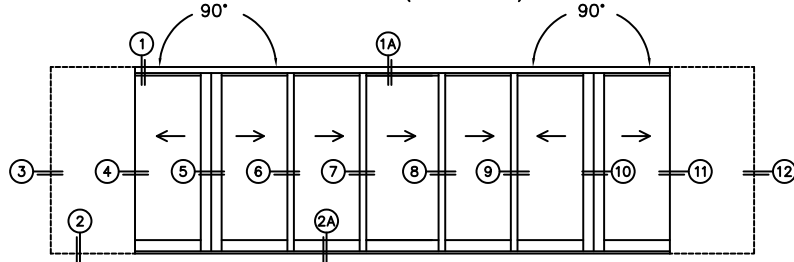

FLEETWOOD
WINDOWS & DOORS
FleetwoodUSA.com

NORWOOD 3070EX M/S
PXIXXXXIXP STANDARD CONFIGURATION
NO SCREENS

ORDER NO.:

ITEM NO.:

(USE RULER TO SCALE DIMENSIONS IN INCHES)

SCALE: 1/4

REQUIRED DEALER INFO.

A (DAYLIGHT WIDTH)	
B (DAYLIGHT WIDTH)	
C (NET FRAME WIDTH)	
D (NET FRAME HEIGHT)	
SILL PAN HEIGHT (INTERIOR LEG) (3/4", 1-1/16", 1-7/16" OR 1-7/8")	

CALCULATED VALUES (FLEETWOOD SUPPLIED)

E (POCKET WIDTH)	
F (NET FRAME WIDTH)	
G (POCKET WIDTH)	
H (NET FRAME WIDTH)	

NOTES:

PXIXXXXIXP DOOR SHOWN

FLEETWOOD
WINDOWS & DOORS
FleetwoodUSA.com

NORWOOD 3070EX M/S
90PXIXXXXXIXP STANDARD CONFIGURATION
NO SCREENS

ORDER NO.:

ITEM NO.:

(USE RULER TO SCALE DIMENSIONS IN INCHES)

SCALE: 1/8

FLEETWOOD
WINDOWS & DOORS
FleetwoodUSA.com

NORWOOD 3070EX M/S
90°PXIXXXXXXP STANDARD CONFIG.
NO SCREENS

ORDER NO.:

ITEM NO.:

(USE RULER TO SCALE DIMENSIONS IN INCHES)

SCALE: 1/4