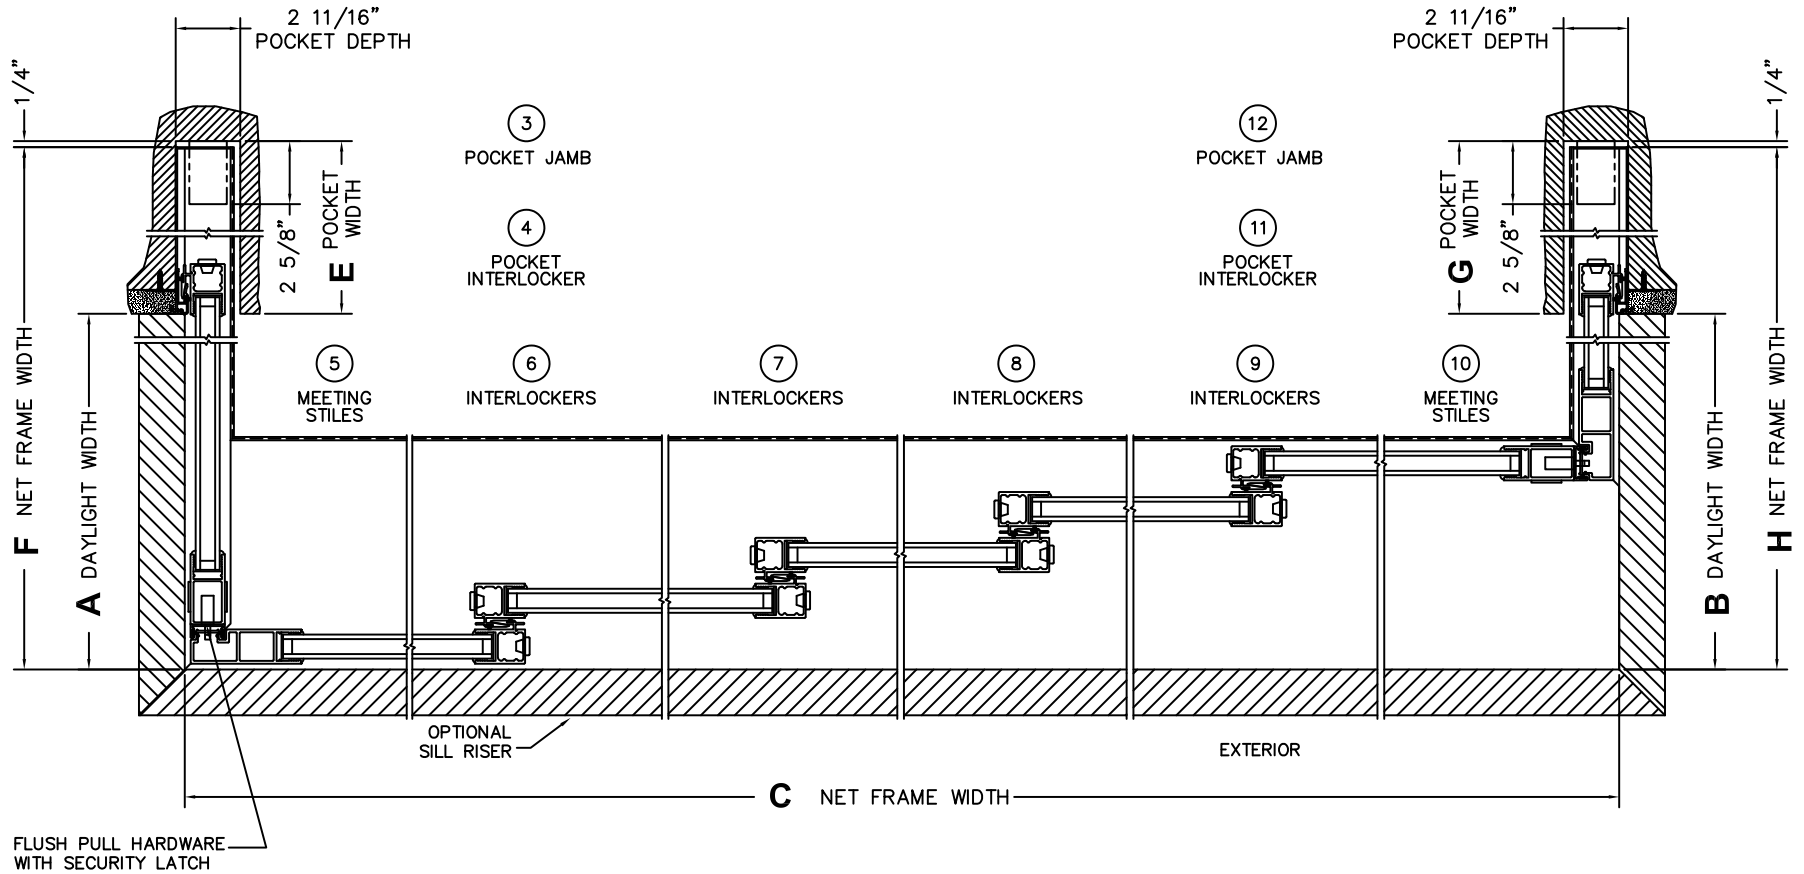

ORDER NO.:

ITEM NO.:

(USE RULER TO SCALE DIMENSIONS IN INCHES)

SCALE: 1/8

FLEETWOOD
WINDOWS & DOORS
FleetwoodUSA.com

NORWOOD 3070EX M/S
90°PXIXXXXXXP STANDARD CONFIG.
NO SCREENS

ORDER NO.:

ITEM NO.:

(USE RULER TO SCALE DIMENSIONS IN INCHES)

SCALE: 1/4