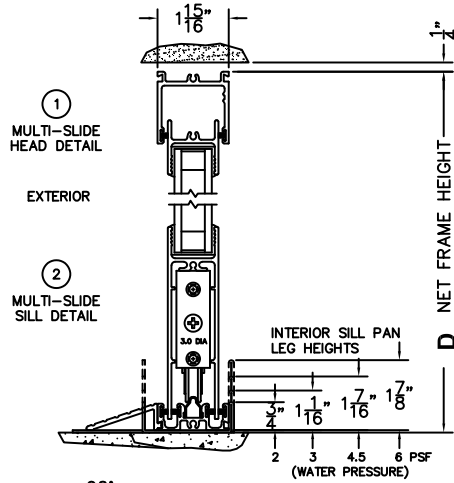

FLEETWOOD
WINDOWS & DOORS
FleetwoodUSA.com

NORWOOD 3070EX M/S
PXIXXXXIXP STANDARD CONFIGURATION
NO SCREENS

ORDER NO.:

ITEM NO.:

(USE RULER TO SCALE DIMENSIONS IN INCHES)

SCALE: 1/4

REQUIRED DEALER INFO.

A (DAYLIGHT WIDTH)	
B (DAYLIGHT WIDTH)	
C (NET FRAME WIDTH)	
D (NET FRAME HEIGHT)	
SILL PAN HEIGHT (INTERIOR LEG) (3/4", 1-1/16", 1-7/16" OR 1-7/8")	

CALCULATED VALUES (FLEETWOOD SUPPLIED)

E (POCKET WIDTH)	
F (NET FRAME WIDTH)	
G (POCKET WIDTH)	
H (NET FRAME WIDTH)	

NOTES:

PXIXXXXIXP DOOR SHOWN

FLEETWOOD
WINDOWS & DOORS
FleetwoodUSA.com

NORWOOD 3070EX M/S
90PXIXXXXXIXP STANDARD CONFIGURATION
NO SCREENS

ORDER NO.:

ITEM NO.:

(USE RULER TO SCALE DIMENSIONS IN INCHES)

SCALE: 1/8

FLEETWOOD
WINDOWS & DOORS
FleetwoodUSA.com

NORWOOD 3070EX M/S
90°PXIXXXXXXP STANDARD CONFIG.
NO SCREENS

ORDER NO.:

ITEM NO.:

(USE RULER TO SCALE DIMENSIONS IN INCHES)

SCALE: 1/4