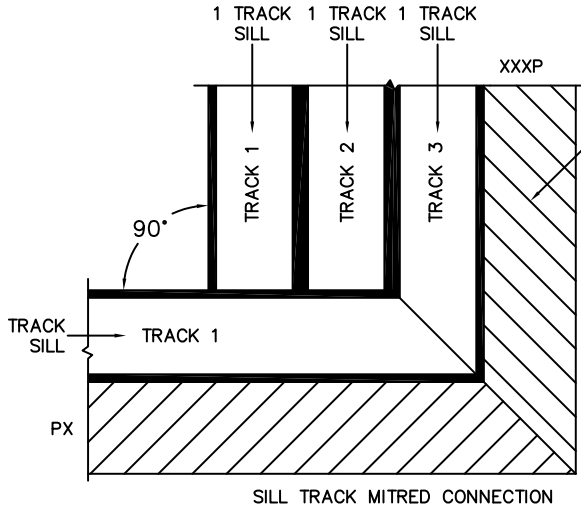

CALCULATED VALUES (FLEETWOOD SUPPLIED)

D (POCKET WIDTH)	
E (NET FRAME WDH)	
F (POCKET WIDTH)	
G (NET FRAME WDH)	

NOTES:

(USE RULER TO SCALE DIMENSIONS IN INCHES)

SCALE: 1/4

PXIXXP DOOR SHOWN

(USE RULER TO SCALE DIMENSIONS IN INCHES)

SCALE: 1/4

*CAUTION: WHEN CONSTRUCTING POCKET NOTE THAT DAYLIGHT WIDTH DOES NOT INCLUDE 1" SET BACK FOR POST INTERLOCKER.