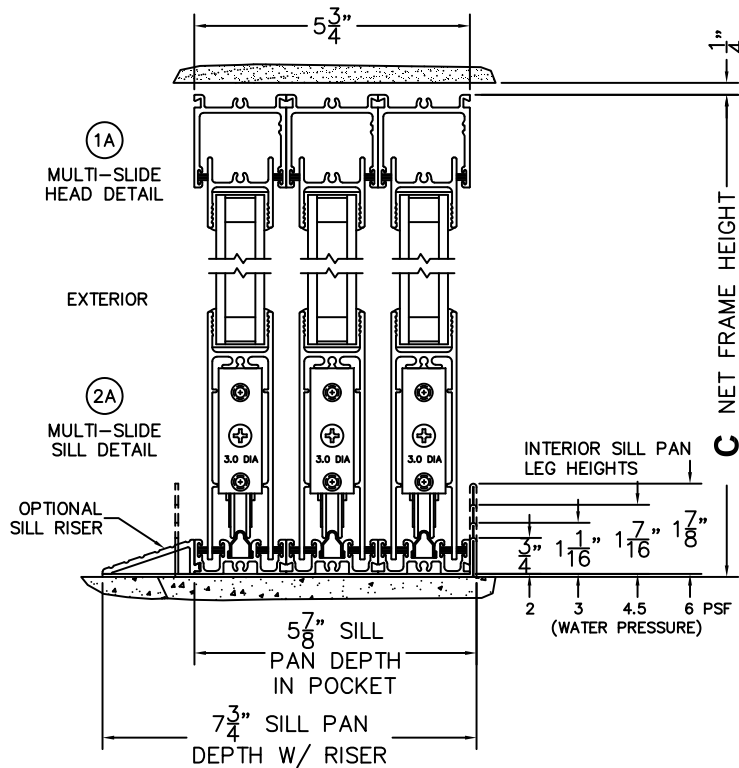

CALCULATED VALUES (FLEETWOOD SUPPLIED)

D (POCKET WIDTH)	
E (NET FRAME WDH)	
F (POCKET WIDTH)	
G (NET FRAME WDH)	

NOTES:

(USE RULER TO SCALE DIMENSIONS IN INCHES)

SCALE: 1/4

PXIXXP DOOR SHOWN

(USE RULER TO SCALE DIMENSIONS IN INCHES)

SCALE: 1/4

*CAUTION: WHEN CONSTRUCTING POCKET NOTE THAT DAYLIGHT WIDTH DOES NOT INCLUDE 1" SET BACK FOR POST INTERLOCKER.