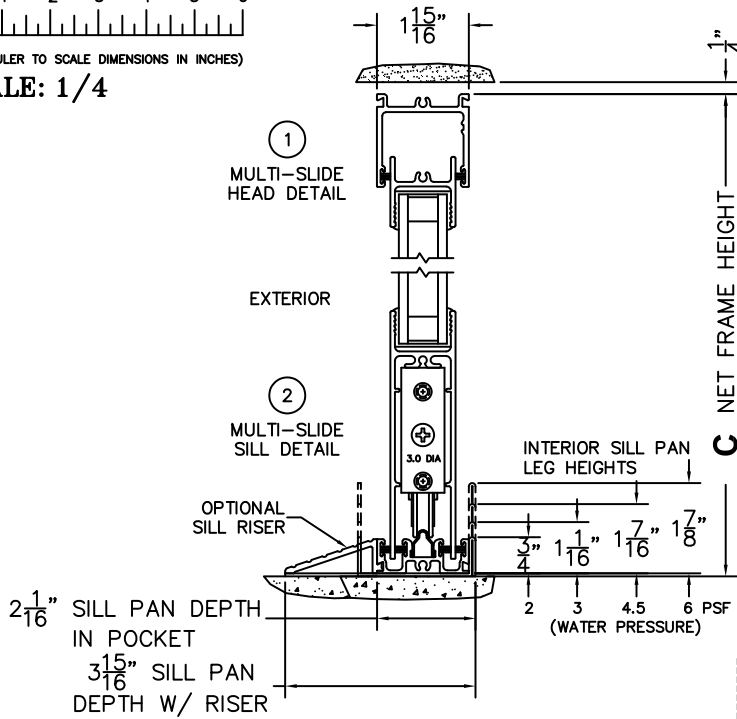

FLEETWOOD
WINDOWS & DOORS
FleetwoodUSA.com

NORWOOD 3070EX M/S
90°PXIXXP STANDARD CONFIG.
NO SCREENS

ORDER NO.:

ITEM NO.:

REQUIRED DEALER INFO.

A (DAYLIGHT WIDTH)	
B (DAYLIGHT WIDTH)	
C (NET FRAME HEIGHT)	
SILL PAN HEIGHT(INTERIOR LEG)	
(3/4", 1-1/16", 1-7/16" OR 1-7/8")	

CALCULATED VALUES (FLEETWOOD SUPPLIED)

D (POCKET WIDTH)	
E (NET FRAME WDH)	
F (POCKET WIDTH)	
G (NET FRAME WDH)	

NOTES:

(USE RULER TO SCALE DIMENSIONS IN INCHES)

SCALE: 1/4

PXIXXP DOOR SHOWN

(USE RULER TO SCALE DIMENSIONS IN INCHES)

SCALE: 1/4

*CAUTION: WHEN CONSTRUCTING POCKET NOTE THAT DAYLIGHT WIDTH DOES NOT INCLUDE 1" SET BACK FOR POST INTERLOCKER.