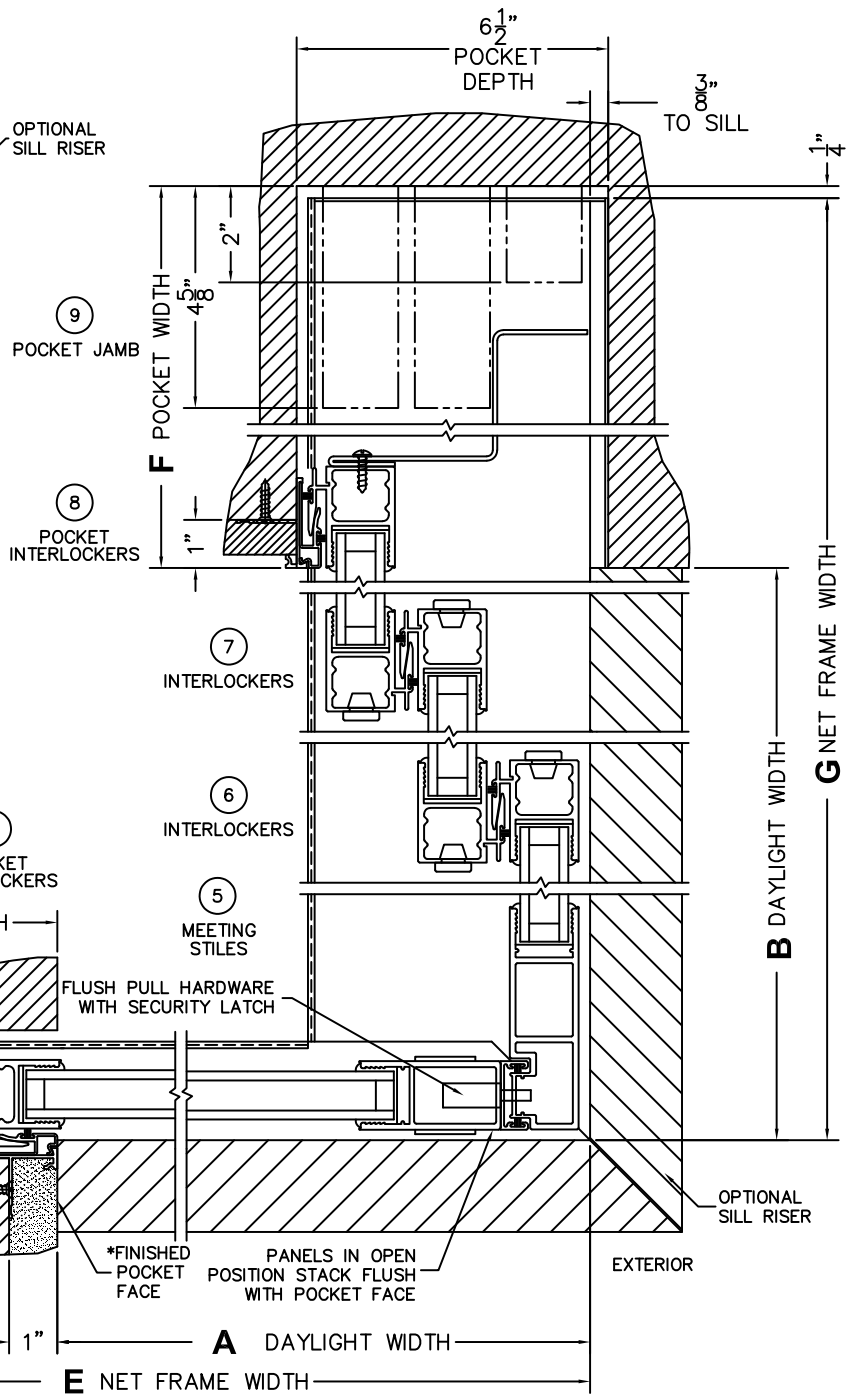

FLEETWOOD
WINDOWS & DOORS
FleetwoodUSA.com

NORWOOD 3070EX M/S
90°PXIXXP STANDARD CONFIG.
NO SCREENS

ORDER NO.:

ITEM NO.:

REQUIRED DEALER INFO.

A (DAYLIGHT WIDTH)	
B (DAYLIGHT WIDTH)	
C (NET FRAME HEIGHT)	
SILL PAN HEIGHT(INTERIOR LEG)	
(3/4", 1-1/16", 1-7/16" OR 1-7/8")	

CALCULATED VALUES (FLEETWOOD SUPPLIED)

D (POCKET WIDTH)	
E (NET FRAME WDH)	
F (POCKET WIDTH)	
G (NET FRAME WDH)	

NOTES:

(USE RULER TO SCALE DIMENSIONS IN INCHES)

SCALE: 1/4

PXIXXP DOOR SHOWN

(USE RULER TO SCALE DIMENSIONS IN INCHES)

SCALE: 1/4

*CAUTION: WHEN CONSTRUCTING POCKET NOTE THAT DAYLIGHT WIDTH DOES NOT INCLUDE 1" SET BACK FOR POST INTERLOCKER.