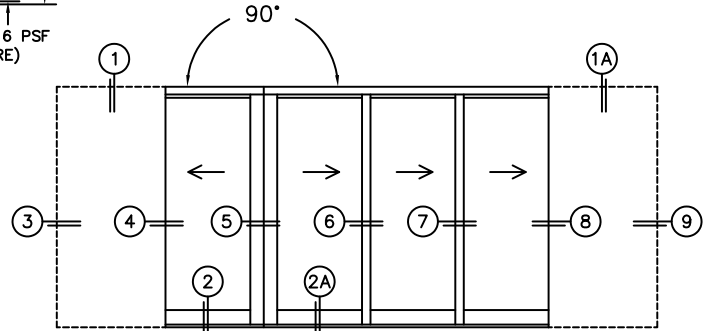

CALCULATED VALUES (FLEETWOOD SUPPLIED)

D (POCKET WIDTH)	
E (NET FRAME WDH)	
F (POCKET WIDTH)	
G (NET FRAME WDH)	

NOTES:

(USE RULER TO SCALE DIMENSIONS IN INCHES)

SCALE: 1/4

PXIXXP DOOR SHOWN

(USE RULER TO SCALE DIMENSIONS IN INCHES)

SCALE: 1/4

*CAUTION: WHEN CONSTRUCTING POCKET NOTE THAT DAYLIGHT WIDTH DOES NOT INCLUDE 1" SET BACK FOR POST INTERLOCKER.