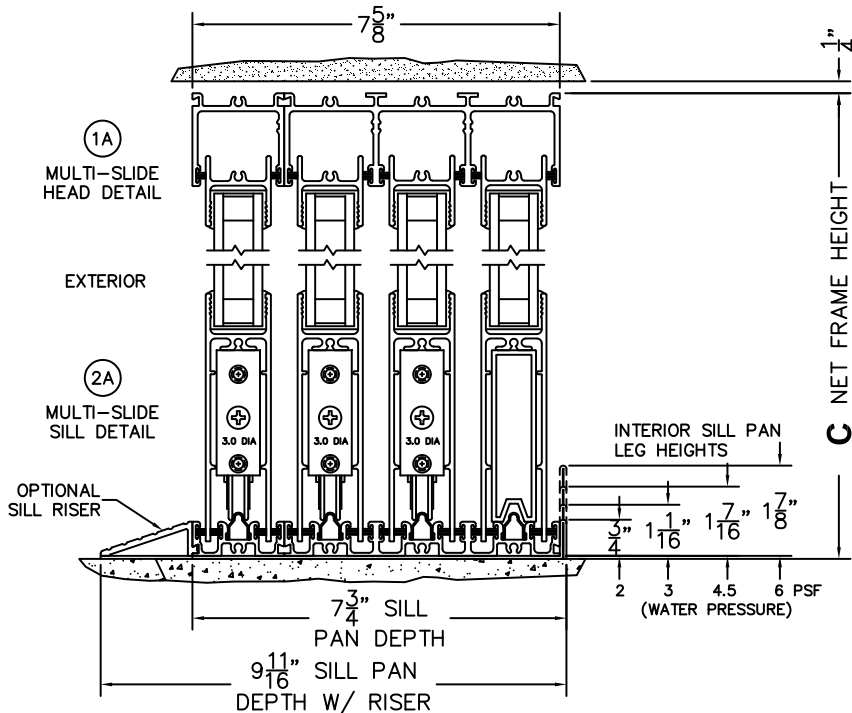

CALCULATED VALUES (FLEETWOOD SUPPLIED)

D (POCKET WIDTH)	
E (NET FRAME WIDTH)	

NOTES:

(USE RULER TO SCALE DIMENSIONS IN INCHES)

SCALE: 1/4

FLEETWOOD
WINDOWS & DOORS
FleetwoodUSA.com

NORWOOD 3070EX M/S
90°PXIXXXO STANDARD CONFIG.
NO SCREENS

ORDER NO.:

ITEM NO.:

(USE RULER TO SCALE DIMENSIONS IN INCHES)

SCALE: 1/4

*CAUTION: WHEN CONSTRUCTING POCKET NOTE THAT DAYLIGHT WIDTH DOES NOT INCLUDE 1" SET BACK FOR POST INTERLOCKER.