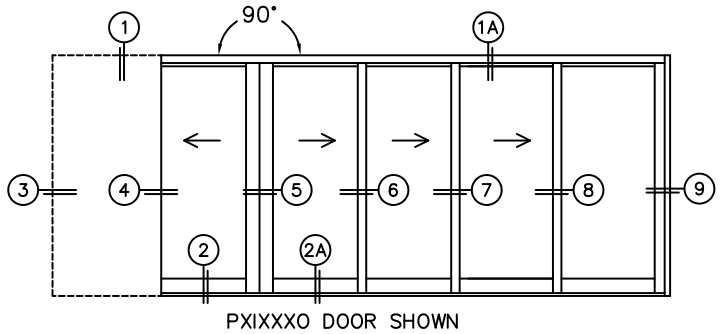

CALCULATED VALUES (FLEETWOOD SUPPLIED)

D (POCKET WIDTH)	
E (NET FRAME WIDTH)	

NOTES:

(USE RULER TO SCALE DIMENSIONS IN INCHES)

SCALE: 1/4

FLEETWOOD
WINDOWS & DOORS
FleetwoodUSA.com

NORWOOD 3070EX M/S
90°PXIXXXO STANDARD CONFIG.
NO SCREENS

ORDER NO.:

ITEM NO.:

(USE RULER TO SCALE DIMENSIONS IN INCHES)

SCALE: 1/4

*CAUTION: WHEN CONSTRUCTING POCKET NOTE THAT DAYLIGHT WIDTH DOES NOT INCLUDE 1" SET BACK FOR POST INTERLOCKER.