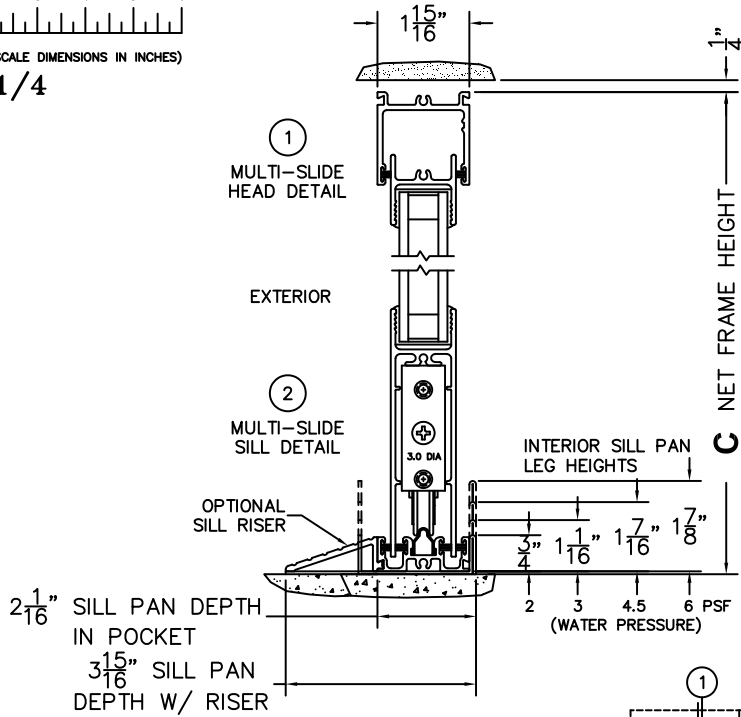

CALCULATED VALUES (FLEETWOOD SUPPLIED)

D (POCKET WIDTH)	
E (NET FRAME WIDTH)	

NOTES:

(USE RULER TO SCALE DIMENSIONS IN INCHES)

SCALE: 1/4

FLEETWOOD
WINDOWS & DOORS
FleetwoodUSA.com

NORWOOD 3070EX M/S
90°PXIXXXO STANDARD CONFIG.
NO SCREENS

ORDER NO.:

ITEM NO.:

(USE RULER TO SCALE DIMENSIONS IN INCHES)

SCALE: 1/4

*CAUTION: WHEN CONSTRUCTING POCKET NOTE THAT DAYLIGHT WIDTH DOES NOT INCLUDE 1" SET BACK FOR POST INTERLOCKER.