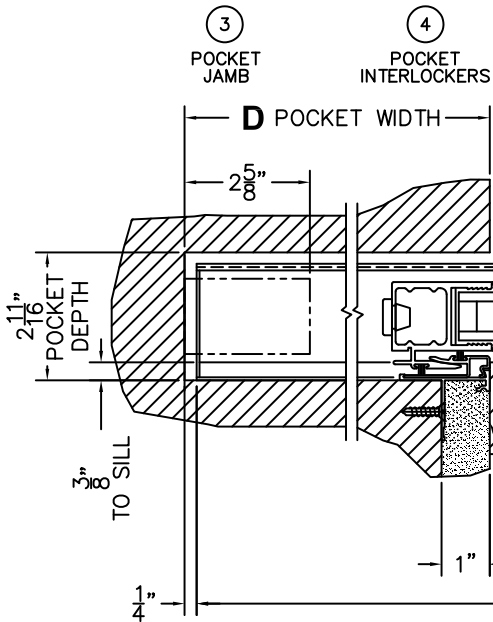

FLEETWOOD
WINDOWS & DOORS
FleetwoodUSA.com

NORWOOD 3070EX M/S
90°PXIXXXO STANDARD CONFIG.
NO SCREENS

ORDER NO.:

ITEM NO.:

REQUIRED DEALER INFO.

A (NET FRAME WIDTH)	
B (DAYLIGHT WIDTH)	
C (NET FRAME HEIGHT)	
SILL PAN HEIGHT(INTERIOR LEG)	(3/4", 1-1/16", 1-7/16" OR 1-7/8")

CALCULATED VALUES (FLEETWOOD SUPPLIED)

D (POCKET WIDTH)	
E (NET FRAME WIDTH)	

NOTES:

(USE RULER TO SCALE DIMENSIONS IN INCHES)

SCALE: 1/4

FLEETWOOD
WINDOWS & DOORS
FleetwoodUSA.com

NORWOOD 3070EX M/S
90°PXIXXXO STANDARD CONFIG.
NO SCREENS

ORDER NO.:

ITEM NO.:

(USE RULER TO SCALE DIMENSIONS IN INCHES)

SCALE: 1/4

*CAUTION: WHEN CONSTRUCTING POCKET NOTE THAT DAYLIGHT WIDTH DOES NOT INCLUDE 1" SET BACK FOR POST INTERLOCKER.