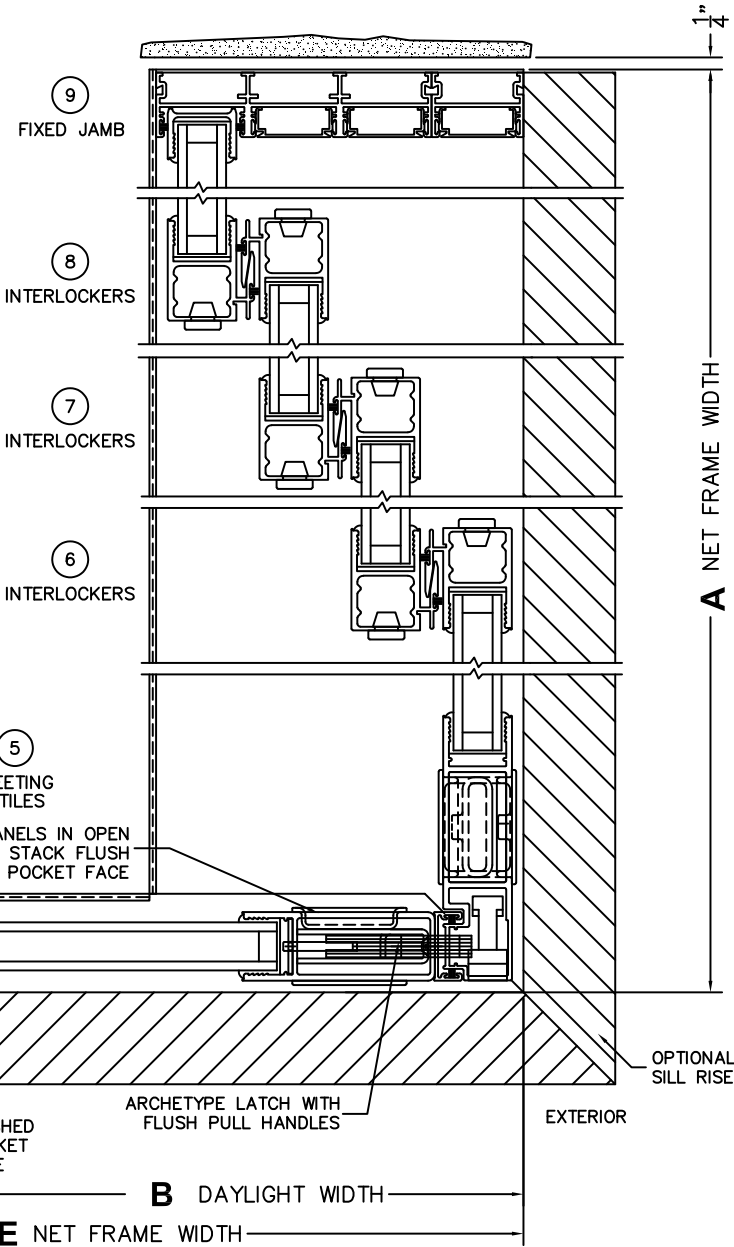

FLEETWOOD
WINDOWS & DOORS
FleetwoodUSA.com

NORWOOD 3070EX M/S
90°PXIXXXO STANDARD CONFIG.
NO SCREENS

ORDER NO.:

ITEM NO.:

REQUIRED DEALER INFO.

A (NET FRAME WIDTH)	
B (DAYLIGHT WIDTH)	
C (NET FRAME HEIGHT)	
SILL PAN HEIGHT(INTERIOR LEG)	(3/4", 1-1/16", 1-7/16" OR 1-7/8")

CALCULATED VALUES (FLEETWOOD SUPPLIED)

D (POCKET WIDTH)	
E (NET FRAME WIDTH)	

NOTES:

(USE RULER TO SCALE DIMENSIONS IN INCHES)

SCALE: 1/4

FLEETWOOD
WINDOWS & DOORS
FleetwoodUSA.com

NORWOOD 3070EX M/S
90°PXIXXXO STANDARD CONFIG.
NO SCREENS

ORDER NO.:

ITEM NO.:

(USE RULER TO SCALE DIMENSIONS IN INCHES)

SCALE: 1/4

*CAUTION: WHEN CONSTRUCTING POCKET NOTE THAT DAYLIGHT WIDTH DOES NOT INCLUDE 1" SET BACK FOR POST INTERLOCKER.