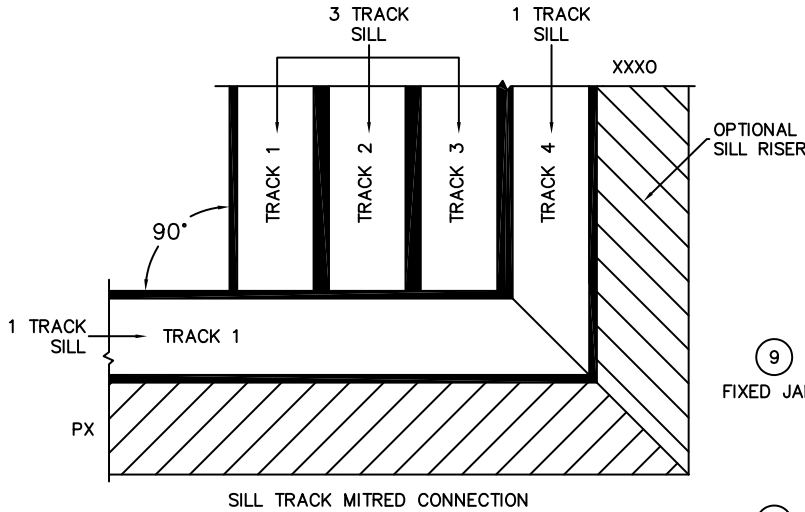

CALCULATED VALUES (FLEETWOOD SUPPLIED)

D (POCKET WIDTH)	
E (NET FRAME WIDTH)	

NOTES:

(USE RULER TO SCALE DIMENSIONS IN INCHES)

SCALE: 1/4

FLEETWOOD
WINDOWS & DOORS
FleetwoodUSA.com

NORWOOD 3070EX M/S
90°PXIXXXO STANDARD CONFIG.
NO SCREENS

ORDER NO.:

ITEM NO.:

(USE RULER TO SCALE DIMENSIONS IN INCHES)

SCALE: 1/4

*CAUTION: WHEN CONSTRUCTING POCKET NOTE THAT DAYLIGHT WIDTH DOES NOT INCLUDE 1" SET BACK FOR POST INTERLOCKER.