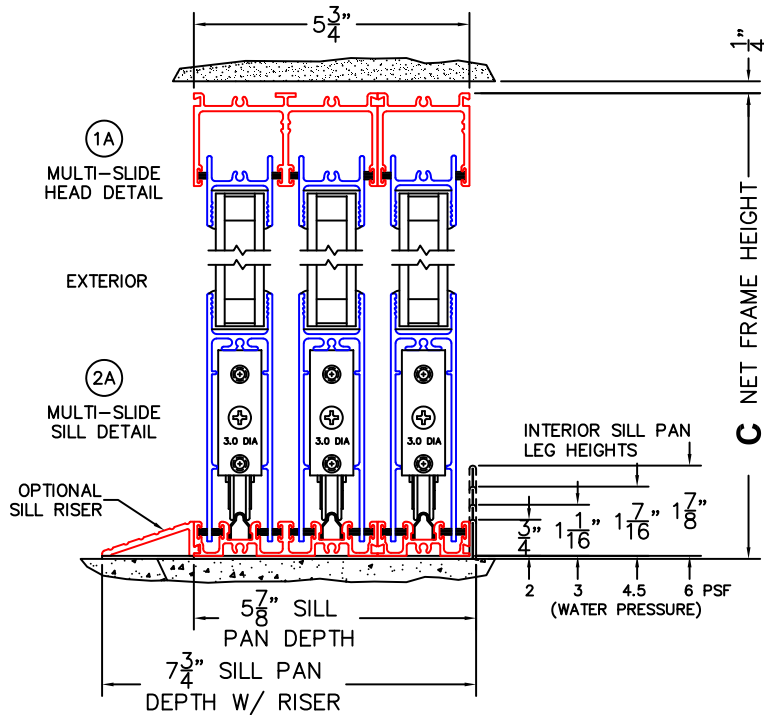

CALCULATED VALUES (FLEETWOOD SUPPLIED)

D (POCKET WIDTH)	
E (NET FRAME WIDTH)	

NOTES:

(USE RULER TO SCALE DIMENSIONS IN INCHES)

SCALE: 1/4

(USE RULER TO SCALE DIMENSIONS IN INCHES)

SCALE: 1/4

*CAUTION: WHEN CONSTRUCTING POCKET NOTE THAT DAYLIGHT WIDTH DOES NOT INCLUDE 1" SET BACK FOR POST INTERLOCKER.