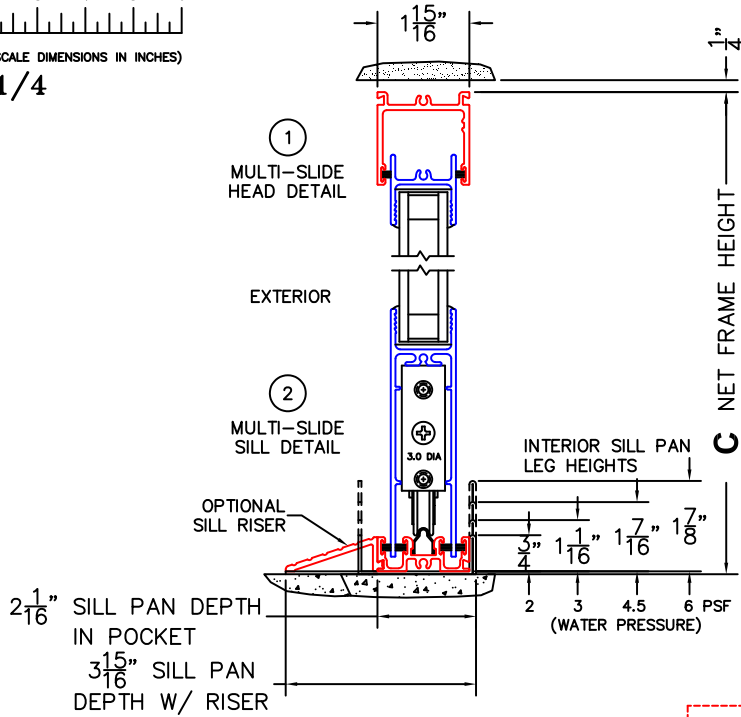

FLEETWOOD
WINDOWS & DOORS
FleetwoodUSA.com

NORWOOD 3070EX M/S
90°PXIXXX STANDARD CONFIG.
NO SCREENS

ORDER NO.:

ITEM NO.:

REQUIRED DEALER INFO.

A (NET FRAME WIDTH)	
B (DAYLIGHT WIDTH)	
C (NET FRAME HEIGHT)	
SILL PAN HEIGHT(INTERIOR LEG)	(3/4", 1-1/16", 1-7/16" OR 1-7/8")

CALCULATED VALUES (FLEETWOOD SUPPLIED)

D (POCKET WIDTH)	
E (NET FRAME WIDTH)	

NOTES:

(USE RULER TO SCALE DIMENSIONS IN INCHES)

SCALE: 1/4

(USE RULER TO SCALE DIMENSIONS IN INCHES)

SCALE: 1/4

*CAUTION: WHEN CONSTRUCTING POCKET NOTE THAT DAYLIGHT WIDTH DOES NOT INCLUDE 1" SET BACK FOR POST INTERLOCKER.