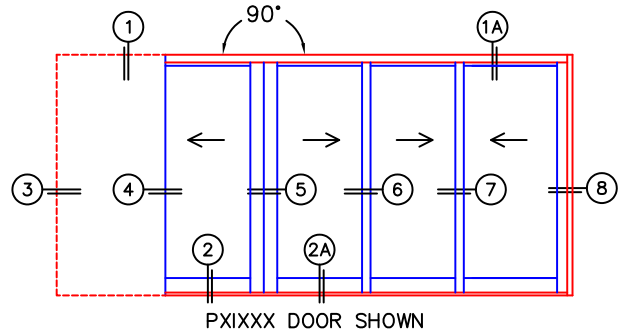

FLEETWOOD
WINDOWS & DOORS
FleetwoodUSA.com

NORWOOD 3070EX M/S
90°PXIXXX STANDARD CONFIG.
NO SCREENS

ORDER NO.:

ITEM NO.:

REQUIRED DEALER INFO.

A (NET FRAME WIDTH)	
B (DAYLIGHT WIDTH)	
C (NET FRAME HEIGHT)	
SILL PAN HEIGHT(INTERIOR LEG)	(3/4", 1-1/16", 1-7/16" OR 1-7/8")

CALCULATED VALUES (FLEETWOOD SUPPLIED)

D (POCKET WIDTH)	
E (NET FRAME WIDTH)	

NOTES:

(USE RULER TO SCALE DIMENSIONS IN INCHES)

SCALE: 1/4

(USE RULER TO SCALE DIMENSIONS IN INCHES)

SCALE: 1/4

*CAUTION: WHEN CONSTRUCTING POCKET NOTE THAT DAYLIGHT WIDTH DOES NOT INCLUDE 1" SET BACK FOR POST INTERLOCKER.