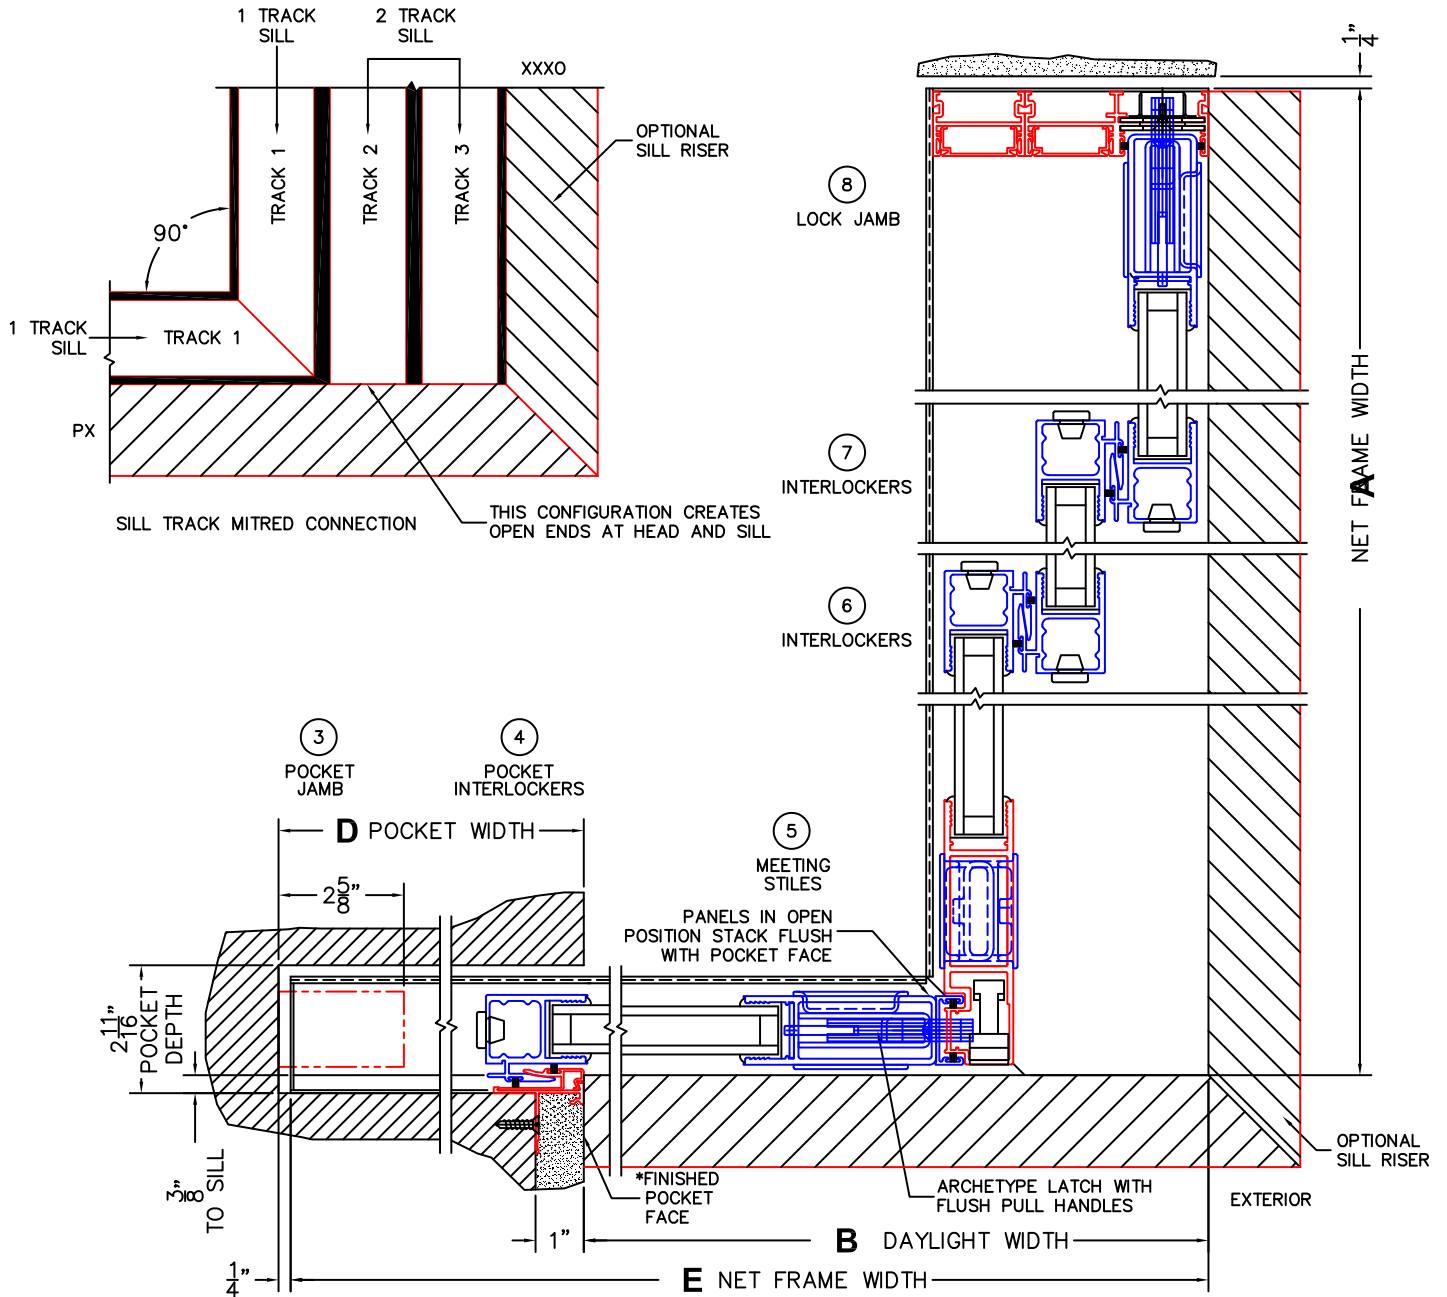

FLEETWOOD
WINDOWS & DOORS
FleetwoodUSA.com

NORWOOD 3070EX M/S
90°PXIXXX STANDARD CONFIG.
NO SCREENS

ORDER NO.:

ITEM NO.:

REQUIRED DEALER INFO.

A (NET FRAME WIDTH)	
B (DAYLIGHT WIDTH)	
C (NET FRAME HEIGHT)	
SILL PAN HEIGHT(INTERIOR LEG)	(3/4", 1-1/16", 1-7/16" OR 1-7/8")

CALCULATED VALUES (FLEETWOOD SUPPLIED)

D (POCKET WIDTH)	
E (NET FRAME WIDTH)	

NOTES:

(USE RULER TO SCALE DIMENSIONS IN INCHES)

SCALE: 1/4

(USE RULER TO SCALE DIMENSIONS IN INCHES)

SCALE: 1/4

*CAUTION: WHEN CONSTRUCTING POCKET NOTE THAT DAYLIGHT WIDTH DOES NOT INCLUDE 1" SET BACK FOR POST INTERLOCKER.