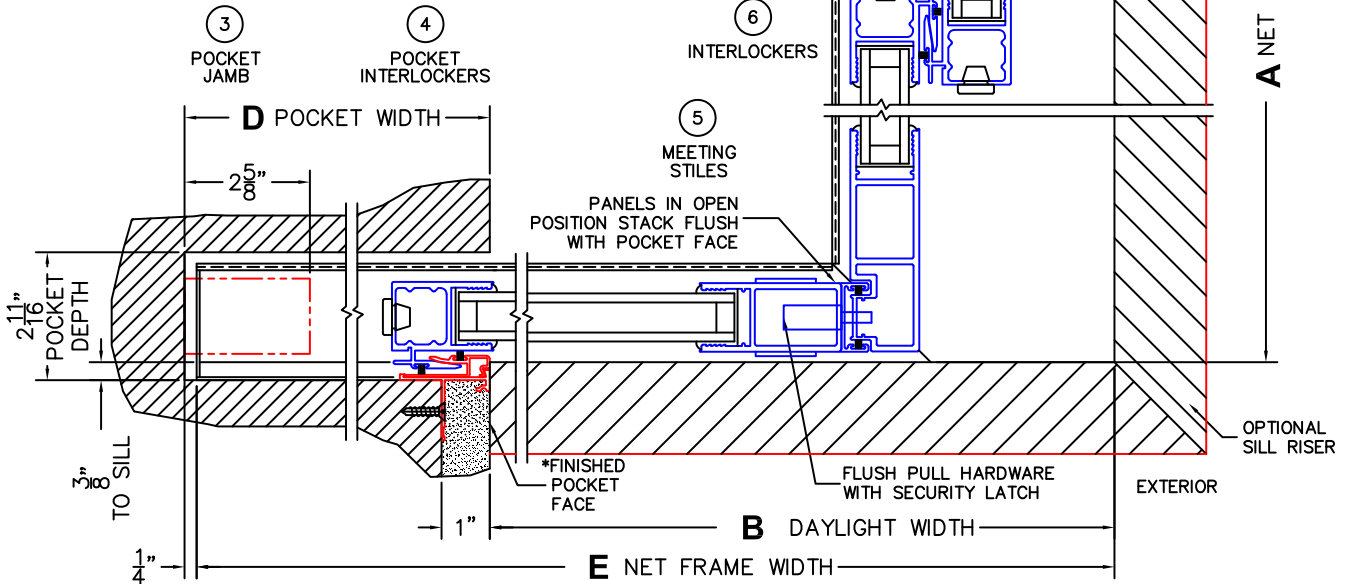

FLEETWOOD
WINDOWS & DOORS
FleetwoodUSA.com

NORWOOD 3070EX M/S
90°PXIXXX STANDARD CONFIG.
NO SCREENS

ORDER NO.:

ITEM NO.:

REQUIRED DEALER INFO.

A (NET FRAME WIDTH)	
B (DAYLIGHT WIDTH)	
C (NET FRAME HEIGHT)	
SILL PAN HEIGHT(INTERIOR LEG)	(3/4", 1-1/16", 1-7/16" OR 1-7/8")

CALCULATED VALUES (FLEETWOOD SUPPLIED)

D (POCKET WIDTH)	
E (NET FRAME WIDTH)	

NOTES:

(USE RULER TO SCALE DIMENSIONS IN INCHES)

SCALE: 1/4

(USE RULER TO SCALE DIMENSIONS IN INCHES)

SCALE: 1/4

*CAUTION: WHEN CONSTRUCTING POCKET NOTE THAT DAYLIGHT WIDTH DOES NOT INCLUDE 1" SET BACK FOR POST INTERLOCKER.