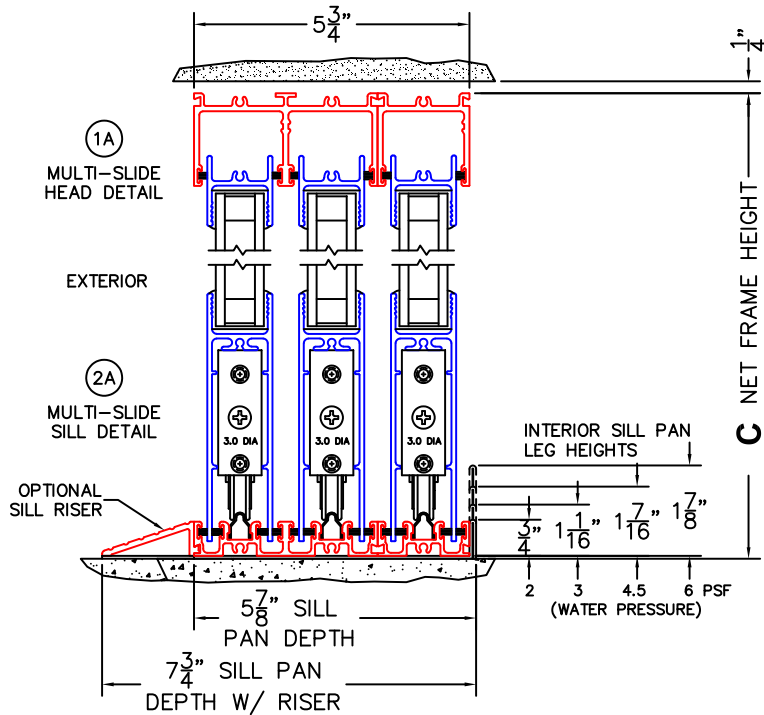

CALCULATED VALUES (FLEETWOOD SUPPLIED)

D (POCKET WIDTH)	
E (NET FRAME WIDTH)	

NOTES:

(USE RULER TO SCALE DIMENSIONS IN INCHES)

SCALE: 1/4

(USE RULER TO SCALE DIMENSIONS IN INCHES)

SCALE: 1/4

*CAUTION: WHEN CONSTRUCTING POCKET NOTE THAT DAYLIGHT WIDTH DOES NOT INCLUDE 1" SET BACK FOR POST INTERLOCKER.