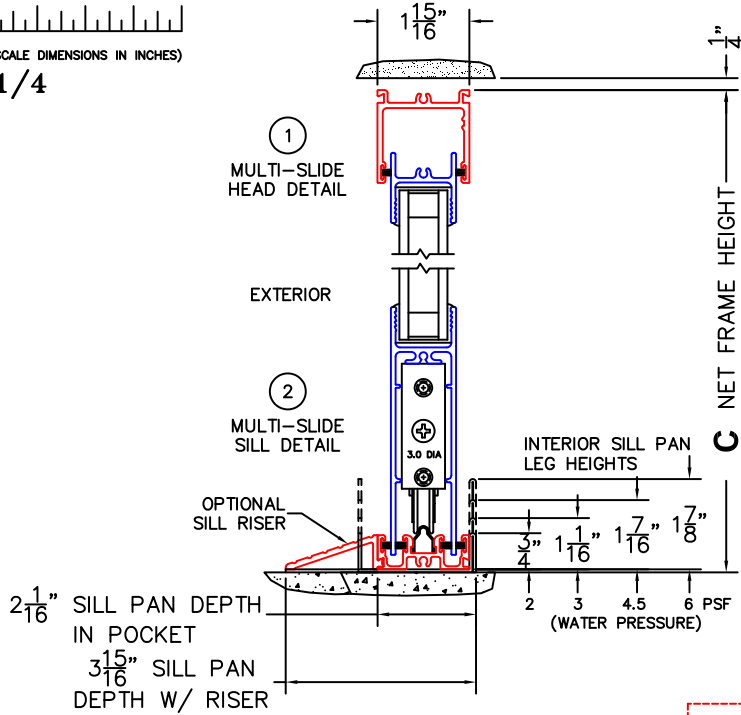

CALCULATED VALUES (FLEETWOOD SUPPLIED)

D (POCKET WIDTH)	
E (NET FRAME WIDTH)	

NOTES:

(USE RULER TO SCALE DIMENSIONS IN INCHES)

SCALE: 1/4

(USE RULER TO SCALE DIMENSIONS IN INCHES)

SCALE: 1/4

*CAUTION: WHEN CONSTRUCTING POCKET NOTE THAT DAYLIGHT WIDTH DOES NOT INCLUDE 1" SET BACK FOR POST INTERLOCKER.