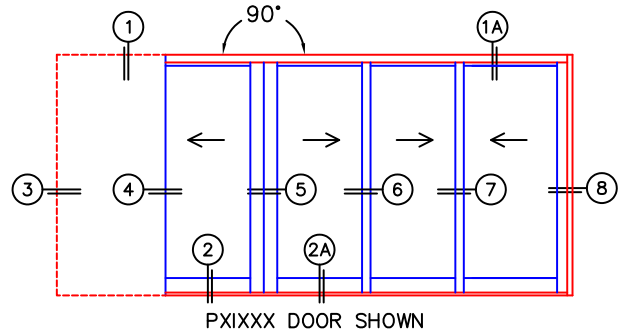

FLEETWOOD
WINDOWS & DOORS
FleetwoodUSA.com

NORWOOD 3070EX M/S
90°PXIXXX STANDARD CONFIG.
NO SCREENS

ORDER NO.:

ITEM NO.:

REQUIRED DEALER INFO.

A (NET FRAME WIDTH)	
B (DAYLIGHT WIDTH)	
C (NET FRAME HEIGHT)	
SILL PAN HEIGHT(INTERIOR LEG)	(3/4", 1-1/16", 1-7/16" OR 1-7/8")

CALCULATED VALUES (FLEETWOOD SUPPLIED)

D (POCKET WIDTH)	
E (NET FRAME WIDTH)	

NOTES:

(USE RULER TO SCALE DIMENSIONS IN INCHES)

SCALE: 1/4

(USE RULER TO SCALE DIMENSIONS IN INCHES)

SCALE: 1/4

*CAUTION: WHEN CONSTRUCTING POCKET NOTE THAT DAYLIGHT WIDTH DOES NOT INCLUDE 1" SET BACK FOR POST INTERLOCKER.