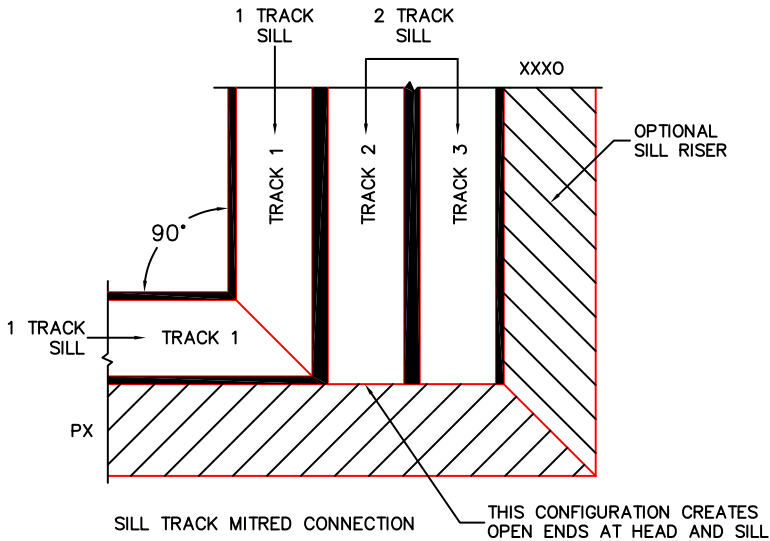

CALCULATED VALUES (FLEETWOOD SUPPLIED)

D (POCKET WIDTH)	
E (NET FRAME WIDTH)	

NOTES:

(USE RULER TO SCALE DIMENSIONS IN INCHES)

SCALE: 1/4

(USE RULER TO SCALE DIMENSIONS IN INCHES)

SCALE: 1/4

*CAUTION: WHEN CONSTRUCTING POCKET NOTE THAT DAYLIGHT WIDTH DOES NOT INCLUDE 1" SET BACK FOR POST INTERLOCKER.