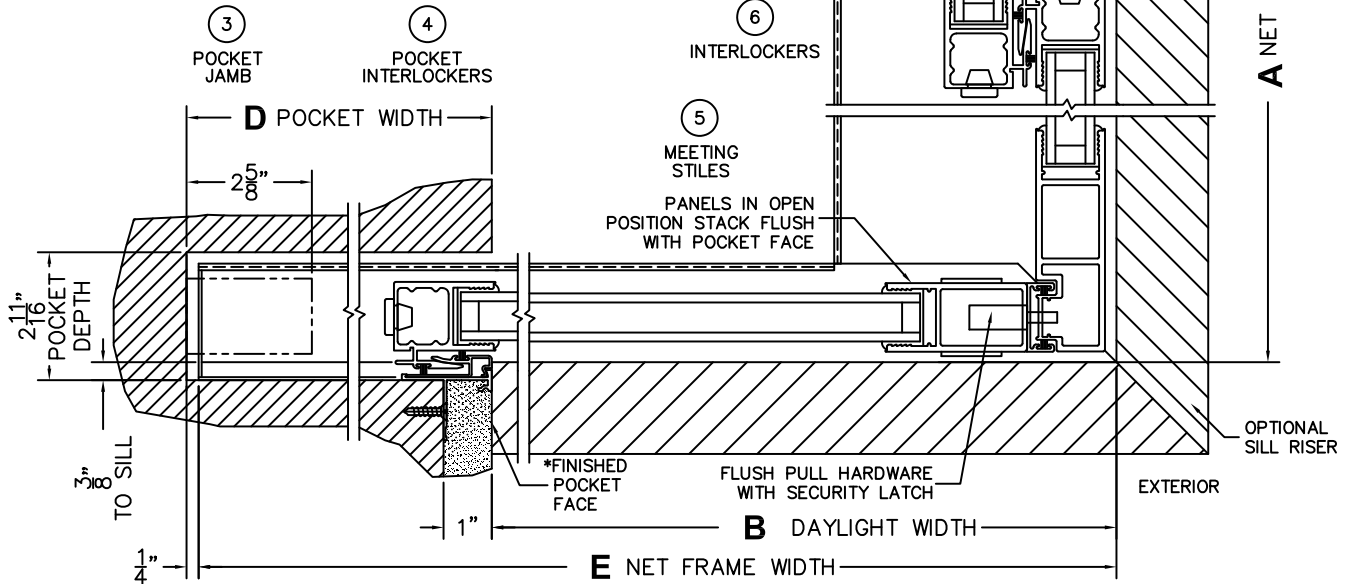

CALCULATED VALUES (FLEETWOOD SUPPLIED)

D (POCKET WIDTH)	
E (NET FRAME WIDTH)	

NOTES:

(USE RULER TO SCALE DIMENSIONS IN INCHES)

SCALE: 1/4

(USE RULER TO SCALE DIMENSIONS IN INCHES)

SCALE: 1/4

*CAUTION: WHEN CONSTRUCTING POCKET NOTE THAT DAYLIGHT WIDTH DOES NOT INCLUDE 1" SET BACK FOR POST INTERLOCKER.