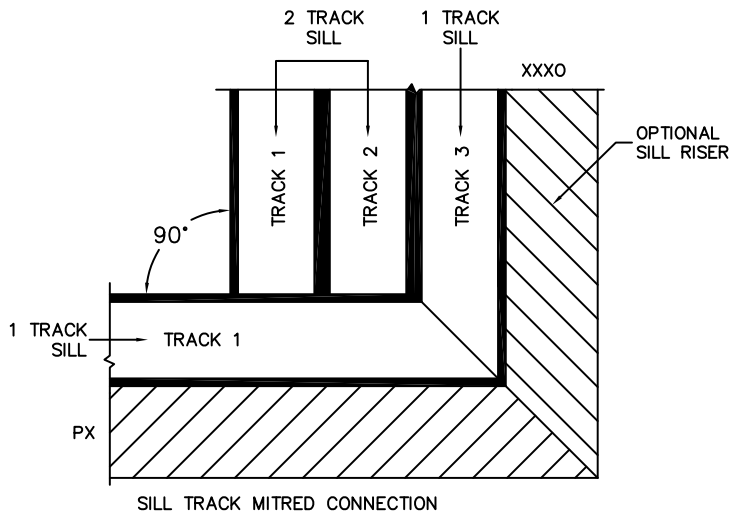

CALCULATED VALUES (FLEETWOOD SUPPLIED)

D (POCKET WIDTH)	
E (NET FRAME WIDTH)	

NOTES:

(USE RULER TO SCALE DIMENSIONS IN INCHES)

SCALE: 1/4

(USE RULER TO SCALE DIMENSIONS IN INCHES)

SCALE: 1/4

*CAUTION: WHEN CONSTRUCTING POCKET NOTE THAT DAYLIGHT WIDTH DOES NOT INCLUDE 1" SET BACK FOR POST INTERLOCKER.