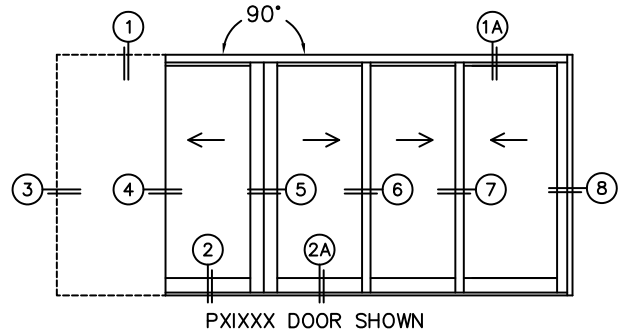

FLEETWOOD
WINDOWS & DOORS
FleetwoodUSA.com

NORWOOD 3070EX M/S
90°PXIXXX STANDARD CONFIG.
NO SCREENS

ORDER NO.:

ITEM NO.:

REQUIRED DEALER INFO.

A (NET FRAME WIDTH)	
B (DAYLIGHT WIDTH)	
C (NET FRAME HEIGHT)	
SILL PAN HEIGHT(INTERIOR LEG)	(3/4", 1-1/16", 1-7/16" OR 1-7/8")

CALCULATED VALUES (FLEETWOOD SUPPLIED)

D (POCKET WIDTH)	
E (NET FRAME WIDTH)	

NOTES:

(USE RULER TO SCALE DIMENSIONS IN INCHES)

SCALE: 1/4

(USE RULER TO SCALE DIMENSIONS IN INCHES)

SCALE: 1/4

*CAUTION: WHEN CONSTRUCTING POCKET NOTE THAT DAYLIGHT WIDTH DOES NOT INCLUDE 1" SET BACK FOR POST INTERLOCKER.