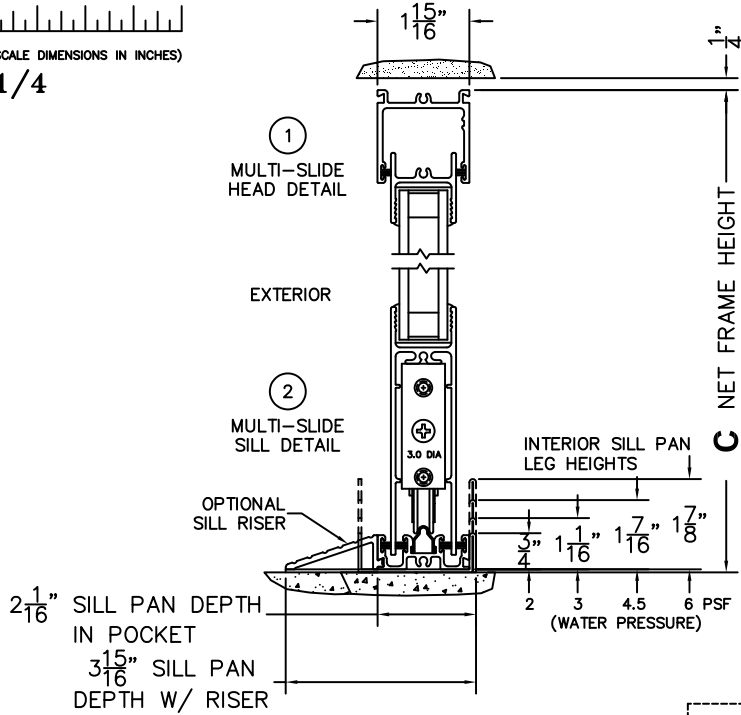

CALCULATED VALUES (FLEETWOOD SUPPLIED)

D (POCKET WIDTH)	
E (NET FRAME WIDTH)	

NOTES:

(USE RULER TO SCALE DIMENSIONS IN INCHES)

SCALE: 1/4

(USE RULER TO SCALE DIMENSIONS IN INCHES)

SCALE: 1/4

*CAUTION: WHEN CONSTRUCTING POCKET NOTE THAT DAYLIGHT WIDTH DOES NOT INCLUDE 1" SET BACK FOR POST INTERLOCKER.