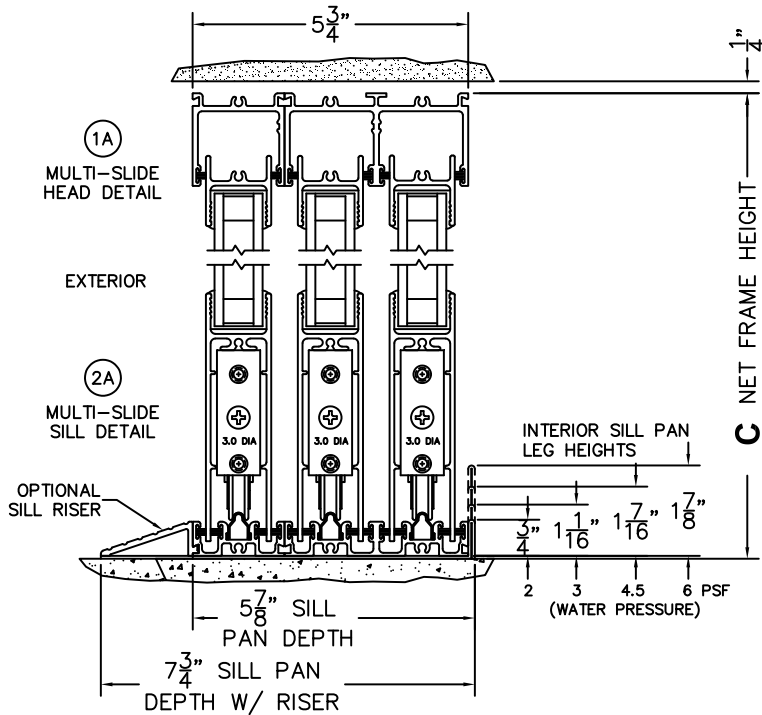

CALCULATED VALUES (FLEETWOOD SUPPLIED)

D (POCKET WIDTH)	
E (NET FRAME WIDTH)	

NOTES:

(USE RULER TO SCALE DIMENSIONS IN INCHES)

SCALE: 1/4

(USE RULER TO SCALE DIMENSIONS IN INCHES)

SCALE: 1/4

*CAUTION: WHEN CONSTRUCTING POCKET NOTE THAT DAYLIGHT WIDTH DOES NOT INCLUDE 1" SET BACK FOR POST INTERLOCKER.