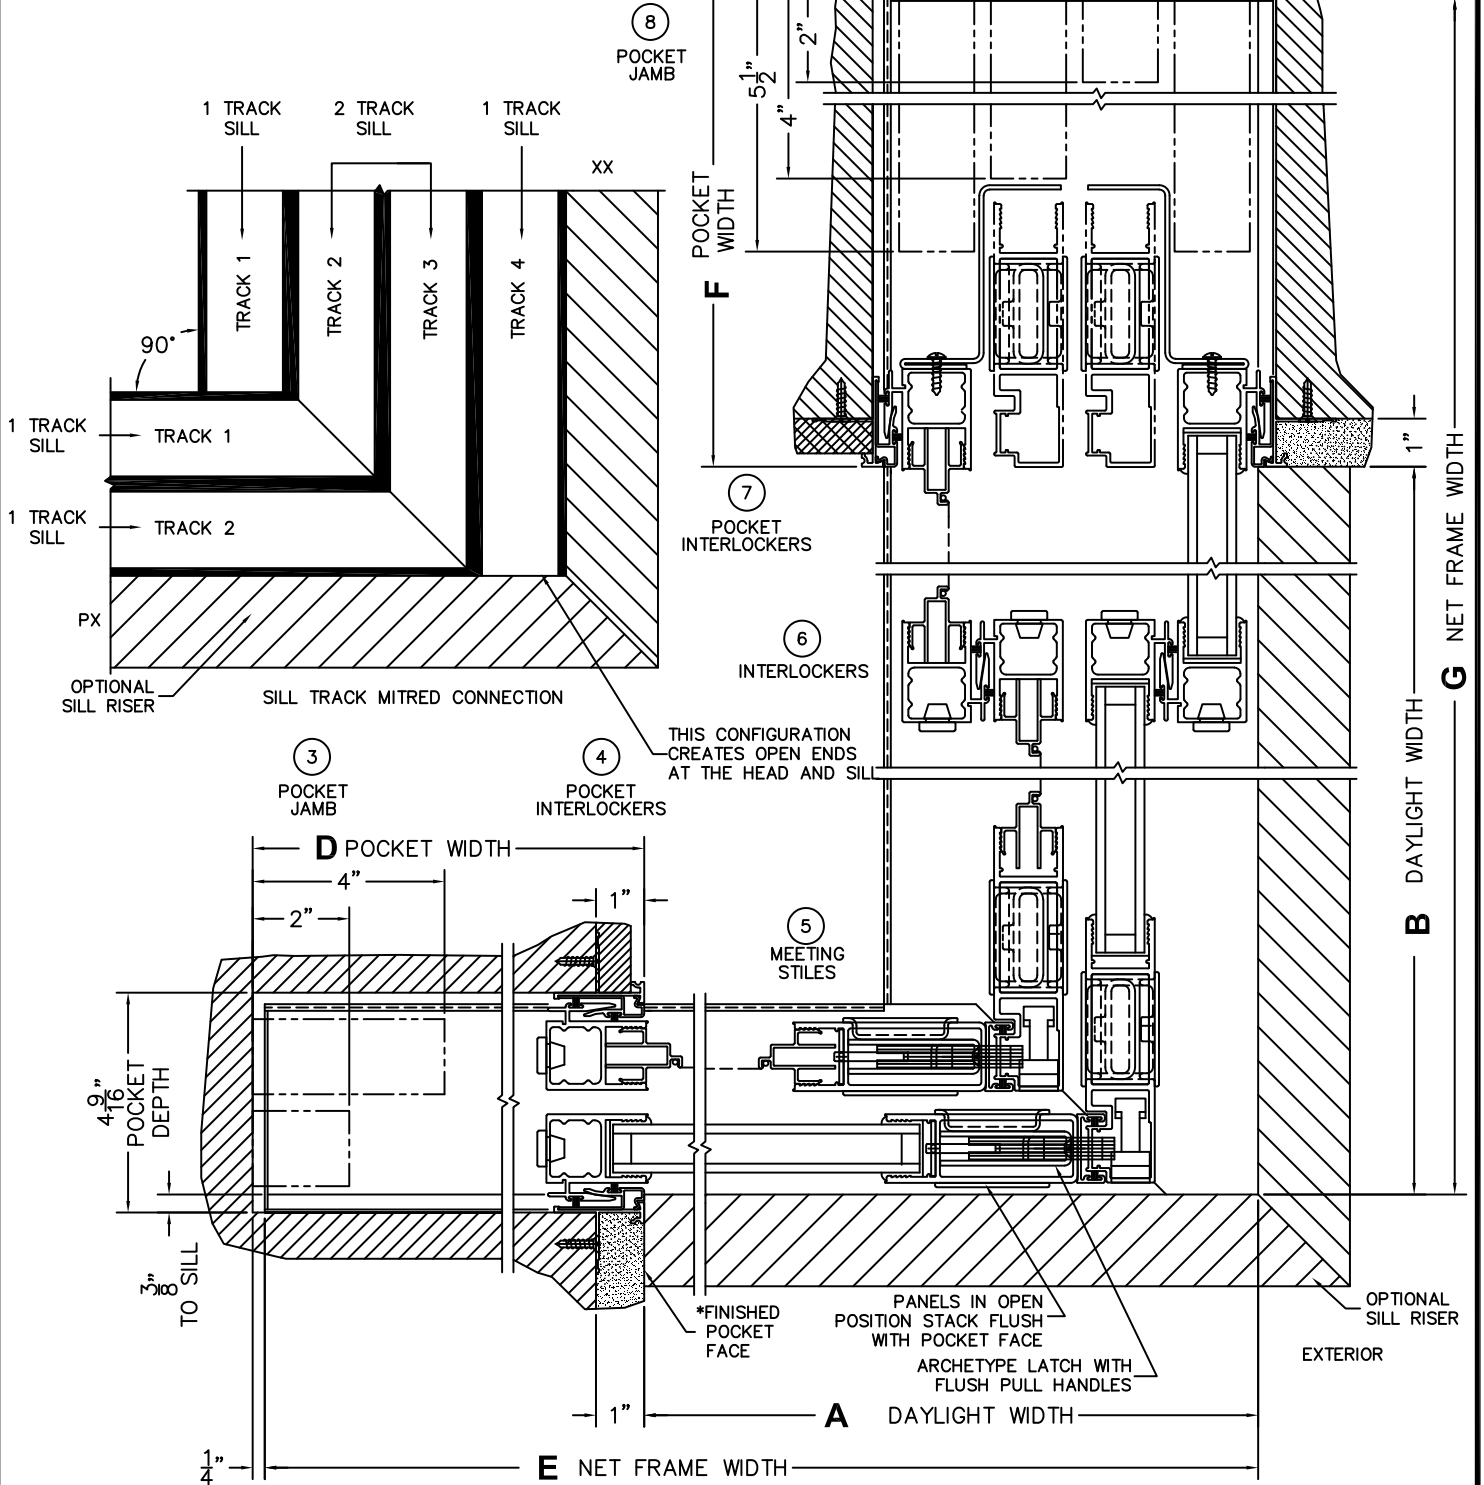

FLEETWOOD
WINDOWS & DOORS
FleetwoodUSA.com

NORWOOD 3070EX M/S
90°PXIXXP STANDARD CONFIG.
WITH SCREENS

ORDER NO.:

ITEM NO.:

REQUIRED DEALER INFO.

A (DAYLIGHT WIDTH)	
B (DAYLIGHT WIDTH)	
C (NET FRAME HEIGHT)	
SILL PAN HEIGHT(INTERIOR LEG)	
(3/4", 1-1/16", 1-7/16" OR 1-7/8")	

CALCULATED VALUES (FLEETWOOD SUPPLIED)

D (POCKET WIDTH)	
E (NET FRAME WIDTH)	
F (POCKET WIDTH)	
G (NET FRAME WIDTH)	

NOTES:

(USE RULER TO SCALE DIMENSIONS IN INCHES)

SCALE: 1/4"

FLEETWOOD
WINDOWS & DOORS
FleetwoodUSA.com

NORWOOD 3070EX M/S
90°PXIXXP STANDARD CONFIG.
WITH SCREENS

ORDER NO.:

ITEM NO.:

(USE RULER TO SCALE DIMENSIONS IN INCHES)

SCALE: 1/4

*CAUTION: WHEN CONSTRUCTING POCKET NOTE THAT DAYLIGHT WIDTH DOES NOT INCLUDE 1" SET BACK FOR POST INTERLOCKER.