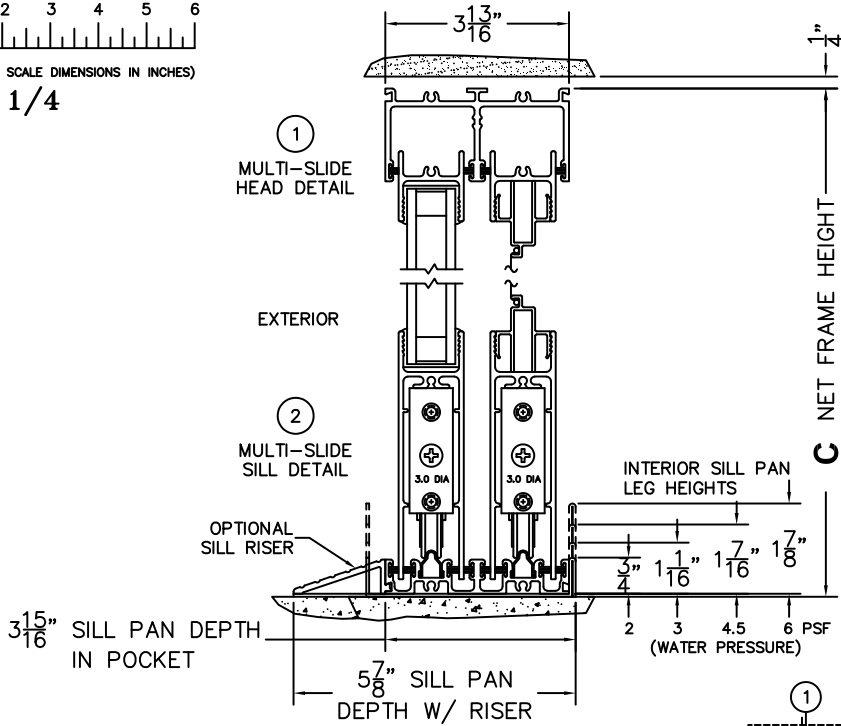

CALCULATED VALUES (FLEETWOOD SUPPLIED)

D (POCKET WIDTH)	
E (NET FRAME WIDTH)	
F (POCKET WIDTH)	
G (NET FRAME WIDTH)	

NOTES:

(USE RULER TO SCALE DIMENSIONS IN INCHES)

SCALE: 1/4"

FLEETWOOD
WINDOWS & DOORS
FleetwoodUSA.com

NORWOOD 3070EX M/S
90°PXIXXP STANDARD CONFIG.
WITH SCREENS

ORDER NO.:

ITEM NO.:

(USE RULER TO SCALE DIMENSIONS IN INCHES)

SCALE: 1/4

*CAUTION: WHEN CONSTRUCTING POCKET NOTE THAT DAYLIGHT WIDTH DOES NOT INCLUDE 1" SET BACK FOR POST INTERLOCKER.