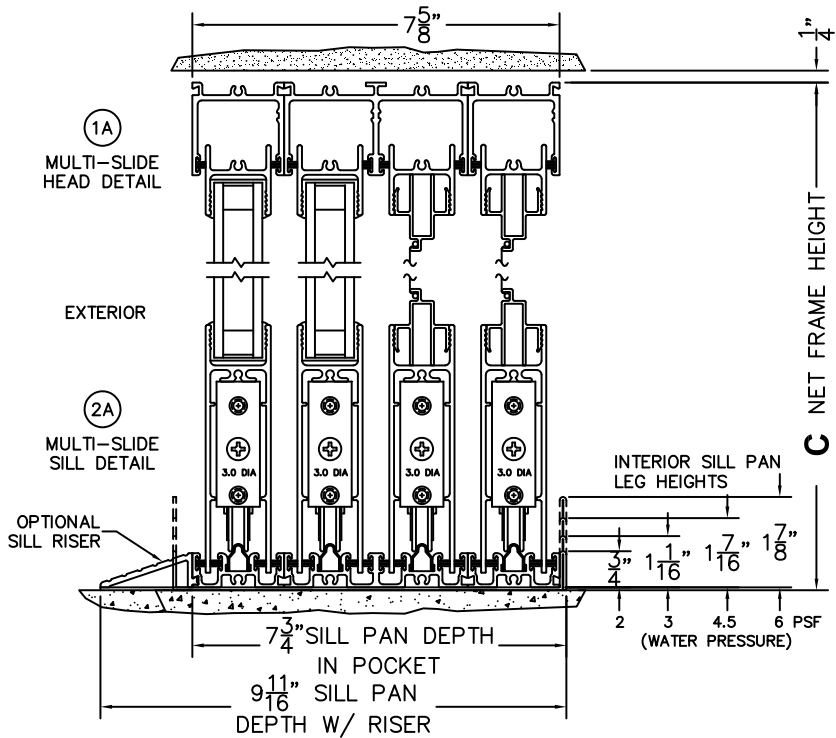

CALCULATED VALUES (FLEETWOOD SUPPLIED)

D (POCKET WIDTH)	
E (NET FRAME WIDTH)	
F (POCKET WIDTH)	
G (NET FRAME WIDTH)	

NOTES:

(USE RULER TO SCALE DIMENSIONS IN INCHES)

SCALE: 1/4"

FLEETWOOD
WINDOWS & DOORS
FleetwoodUSA.com

NORWOOD 3070EX M/S
90°PXIXXP STANDARD CONFIG.
WITH SCREENS

ORDER NO.:

ITEM NO.:

(USE RULER TO SCALE DIMENSIONS IN INCHES)

SCALE: 1/4

*CAUTION: WHEN CONSTRUCTING POCKET NOTE THAT DAYLIGHT WIDTH DOES NOT INCLUDE 1" SET BACK FOR POST INTERLOCKER.