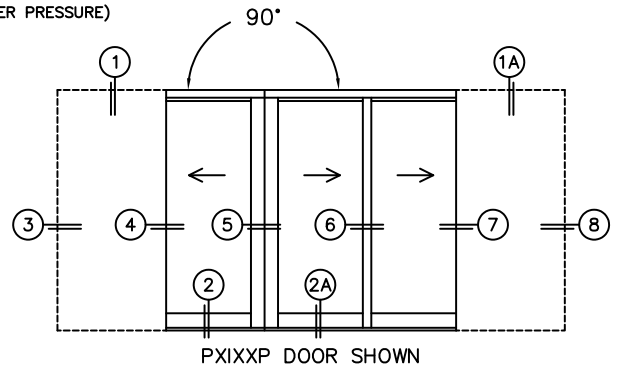

FLEETWOOD
WINDOWS & DOORS
FleetwoodUSA.com

NORWOOD 3070EX M/S
90°PXIXXP STANDARD CONFIG.
WITH SCREENS

ORDER NO.:

ITEM NO.:

REQUIRED DEALER INFO.

A (DAYLIGHT WIDTH)	
B (DAYLIGHT WIDTH)	
C (NET FRAME HEIGHT)	
SILL PAN HEIGHT(INTERIOR LEG)	
(3/4", 1-1/16", 1-7/16" OR 1-7/8")	

CALCULATED VALUES (FLEETWOOD SUPPLIED)

D (POCKET WIDTH)	
E (NET FRAME WIDTH)	
F (POCKET WIDTH)	
G (NET FRAME WIDTH)	

NOTES:

(USE RULER TO SCALE DIMENSIONS IN INCHES)

SCALE: 1/4"

FLEETWOOD
WINDOWS & DOORS
FleetwoodUSA.com

NORWOOD 3070EX M/S
90°PXIXXP STANDARD CONFIG.
WITH SCREENS

ORDER NO.:

ITEM NO.:

(USE RULER TO SCALE DIMENSIONS IN INCHES)

SCALE: 1/4

*CAUTION: WHEN CONSTRUCTING POCKET NOTE THAT DAYLIGHT WIDTH DOES NOT INCLUDE 1" SET BACK FOR POST INTERLOCKER.