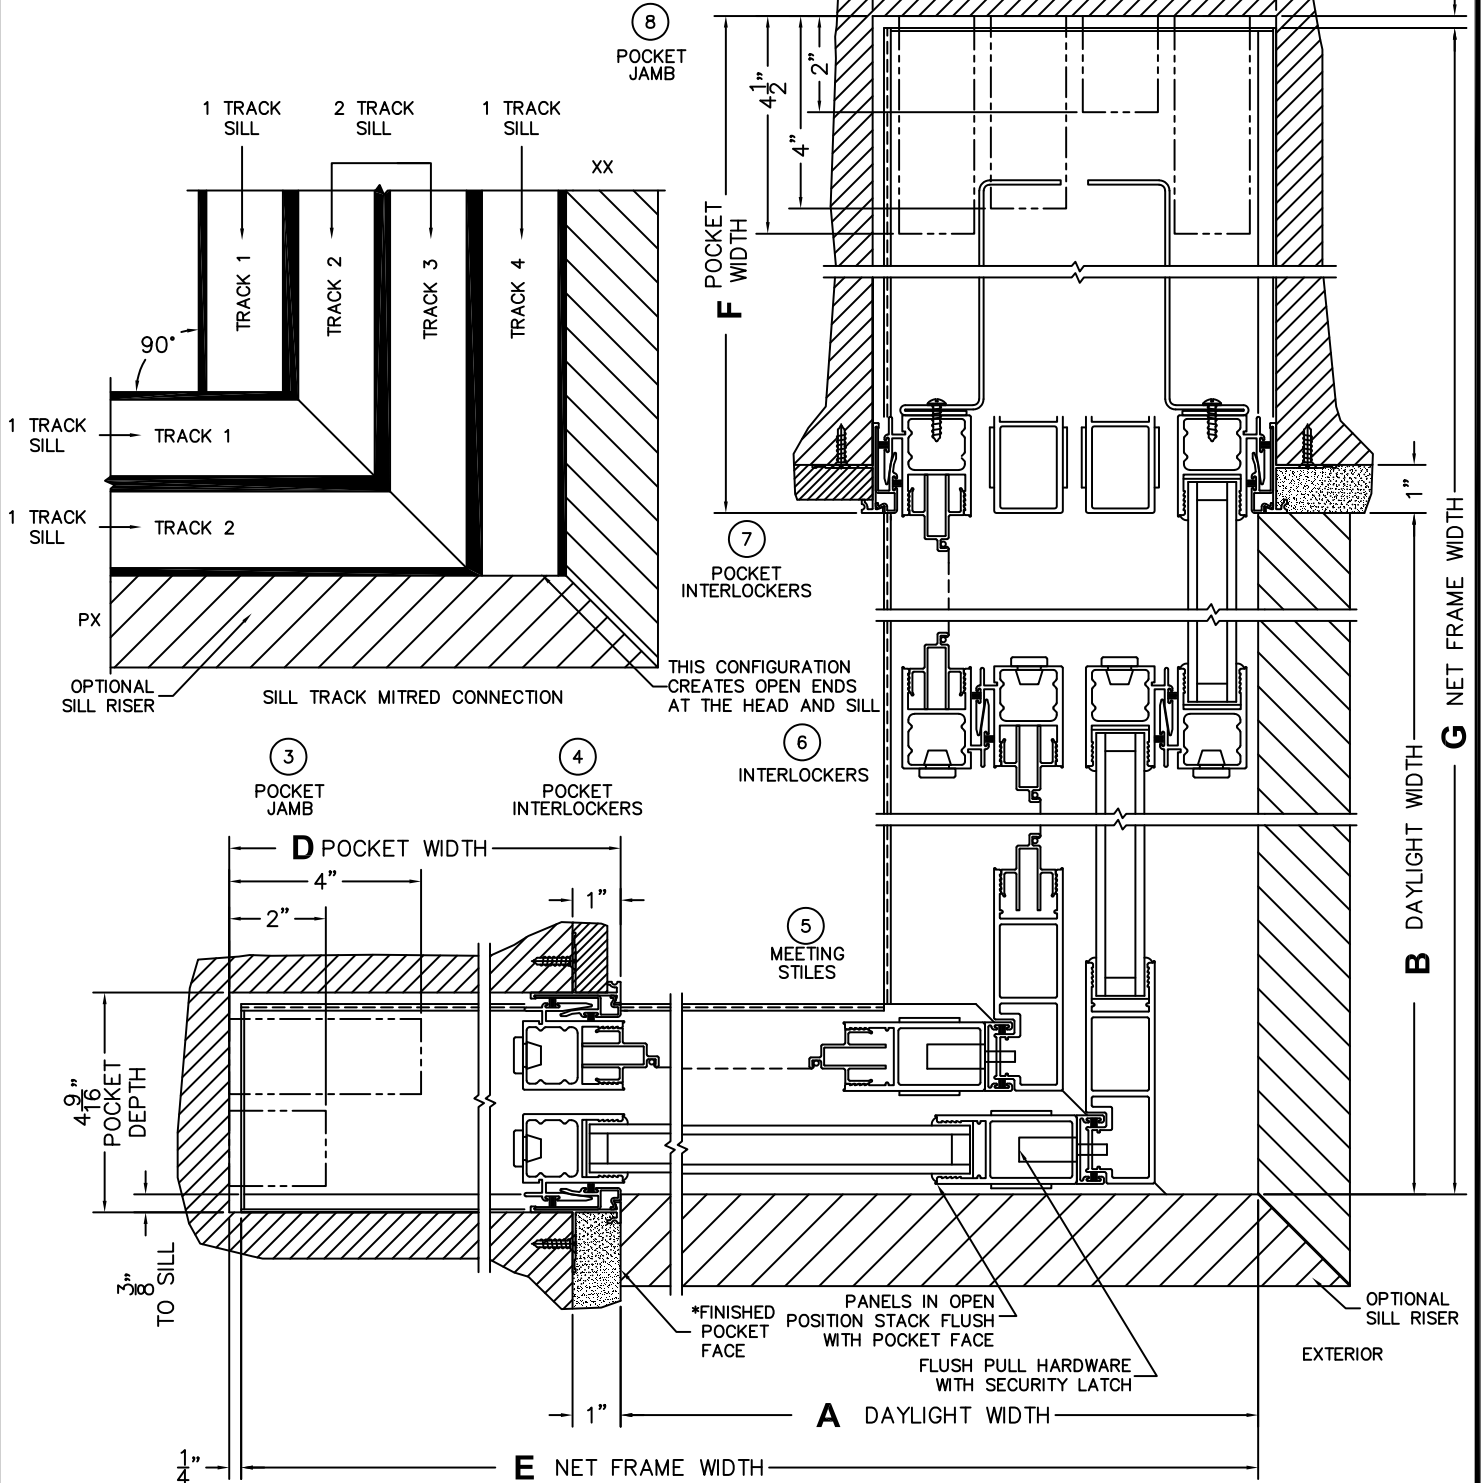

FLEETWOOD
WINDOWS & DOORS
FleetwoodUSA.com

NORWOOD 3070EX M/S
90°PXIXXP STANDARD CONFIG.
WITH SCREENS

ORDER NO.:

ITEM NO.:

REQUIRED DEALER INFO.

A(DAYLIGHT WIDTH)

B(DAYLIGHT WIDTH)

C(NET FRAME HEIGHT)

SILL PAN HEIGHT(INTERIOR LEG)
(3/4", 1-1/16", 1-7/16" OR 1-7/8")

CALCULATED VALUES (FLEETWOOD SUPPLIED)

D(POCKET WIDTH)

E(NET FRAME WIDTH)

F(POCKET WIDTH)

G(NET FRAME WIDTH)

NOTES:

(USE RULER TO SCALE DIMENSIONS IN INCHES)

SCALE: 1/4

(USE RULER TO SCALE DIMENSIONS IN INCHES)

SCALE: 1/4

*CAUTION: WHEN CONSTRUCTING POCKET NOTE THAT DAYLIGHT WIDTH DOES NOT INCLUDE 1" SET BACK FOR POST INTERLOCKER.