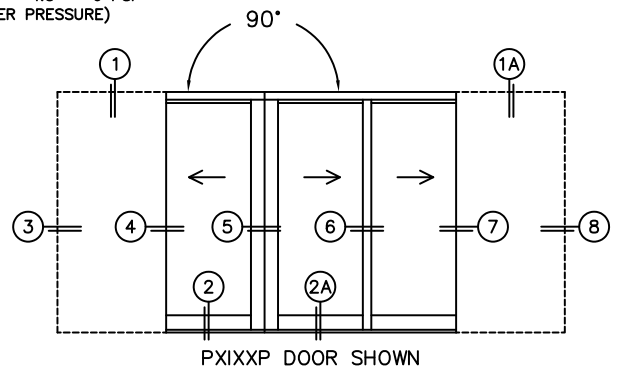

SILL PAN HEIGHT(INTERIOR LEG)
(3/4", 1-1/16", 1-7/16" OR 1-7/8")

CALCULATED VALUES (FLEETWOOD SUPPLIED)

D(POCKET WIDTH)

E(NET FRAME WIDTH)

F(POCKET WIDTH)

G(NET FRAME WIDTH)

NOTES:

(USE RULER TO SCALE DIMENSIONS IN INCHES)

SCALE: 1/4

(USE RULER TO SCALE DIMENSIONS IN INCHES)

SCALE: 1/4

*CAUTION: WHEN CONSTRUCTING POCKET NOTE THAT DAYLIGHT WIDTH DOES NOT INCLUDE 1" SET BACK FOR POST INTERLOCKER.