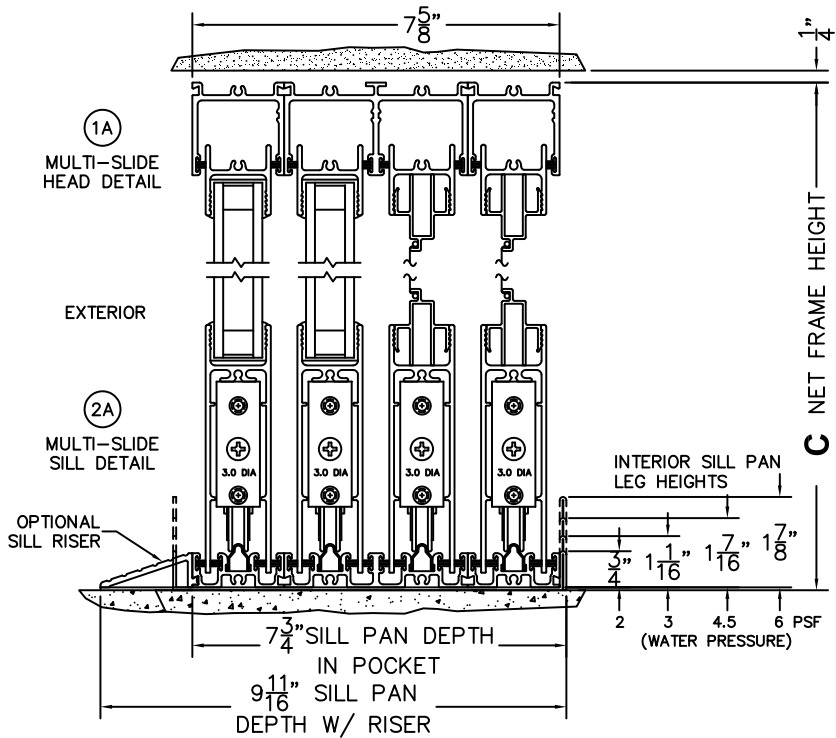

SILL PAN HEIGHT(INTERIOR LEG)
(3/4", 1-1/16", 1-7/16" OR 1-7/8")

CALCULATED VALUES (FLEETWOOD SUPPLIED)

D(POCKET WIDTH)

E(NET FRAME WIDTH)

F(POCKET WIDTH)

G(NET FRAME WIDTH)

NOTES:

(USE RULER TO SCALE DIMENSIONS IN INCHES)

SCALE: 1/4

(USE RULER TO SCALE DIMENSIONS IN INCHES)

SCALE: 1/4

*CAUTION: WHEN CONSTRUCTING POCKET NOTE THAT DAYLIGHT WIDTH DOES NOT INCLUDE 1" SET BACK FOR POST INTERLOCKER.