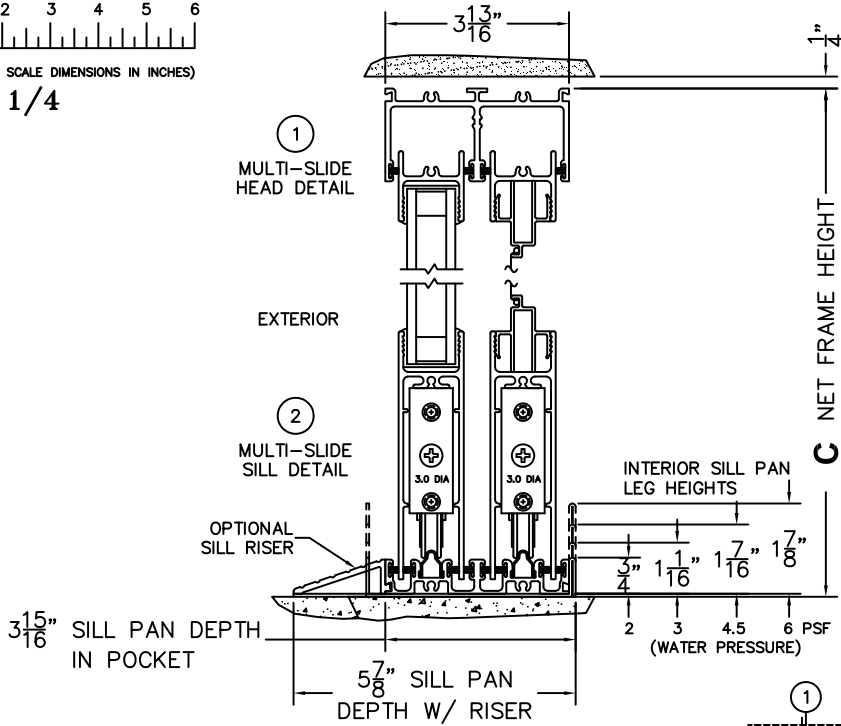

SILL PAN HEIGHT(INTERIOR LEG)
(3/4", 1-1/16", 1-7/16" OR 1-7/8")

CALCULATED VALUES (FLEETWOOD SUPPLIED)

D(POCKET WIDTH)

E(NET FRAME WIDTH)

F(POCKET WIDTH)

G(NET FRAME WIDTH)

NOTES:

(USE RULER TO SCALE DIMENSIONS IN INCHES)

SCALE: 1/4

(USE RULER TO SCALE DIMENSIONS IN INCHES)

SCALE: 1/4

*CAUTION: WHEN CONSTRUCTING POCKET NOTE THAT DAYLIGHT WIDTH DOES NOT INCLUDE 1" SET BACK FOR POST INTERLOCKER.