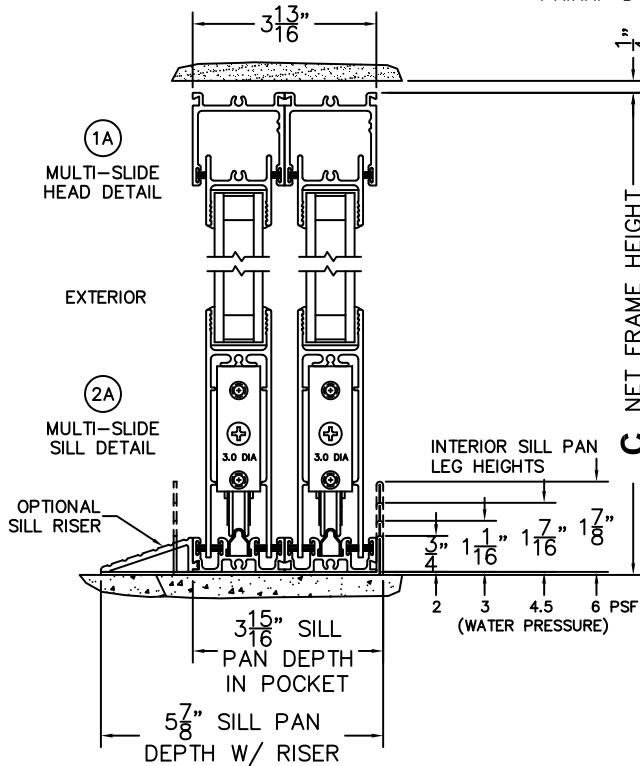

SILL PAN HEIGHT(INTERIOR LEG)
(3/4", 1-1/16", 1-7/16" OR 1-7/8")

CALCULATED VALUES (FLEETWOOD SUPPLIED)

D(POCKET WIDTH)

E(NET FRAME WDH)

F(POCKET WIDTH)

G(NET FRAME WDH)

NOTES:

(USE RULER TO SCALE DIMENSIONS IN INCHES)

SCALE: 1/4

(USE RULER TO SCALE DIMENSIONS IN INCHES)

SCALE: 1/4

*CAUTION: WHEN CONSTRUCTING POCKET NOTE THAT DAYLIGHT WIDTH DOES NOT INCLUDE 1" SET BACK FOR POST INTERLOCKER.