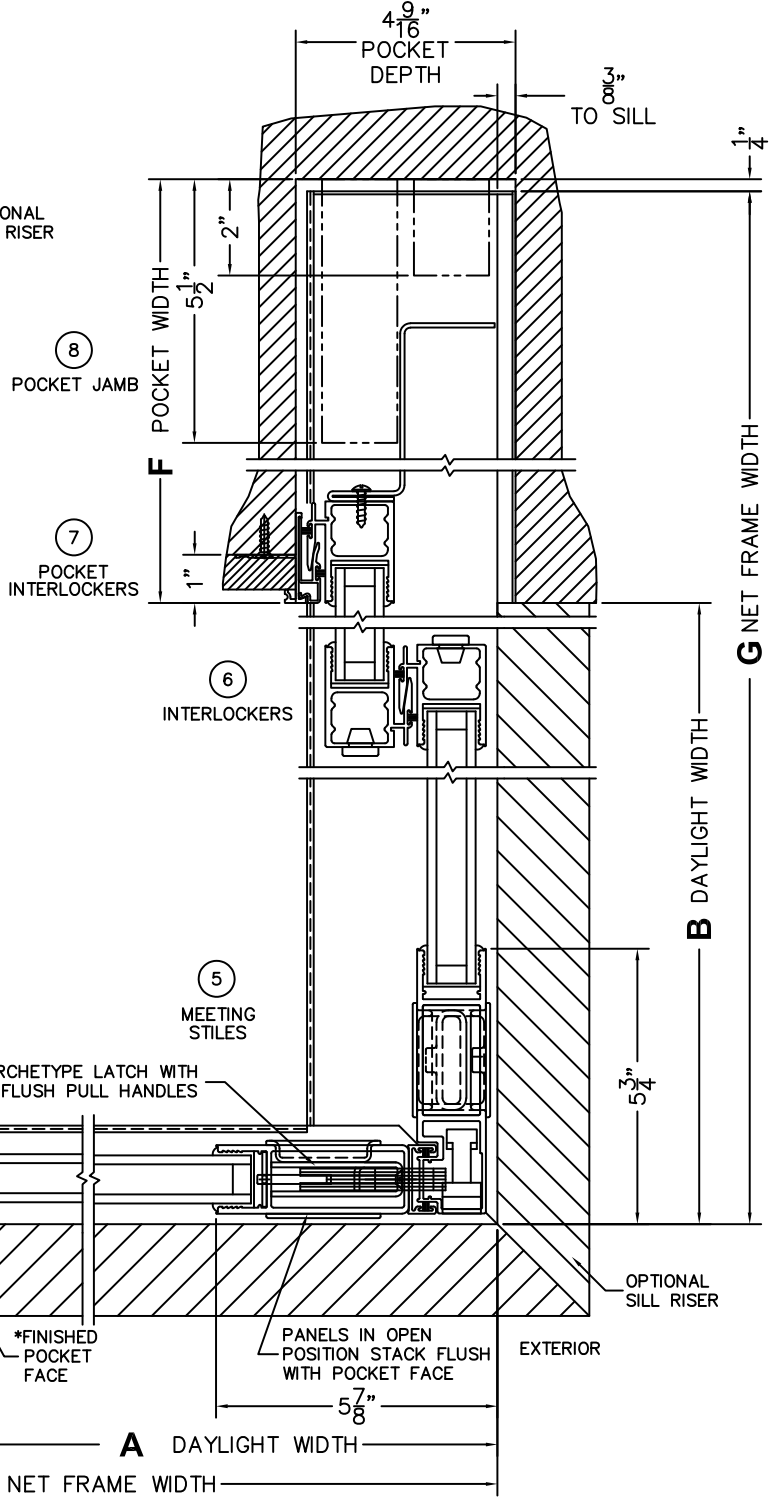

FLEETWOOD
WINDOWS & DOORS
FleetwoodUSA.com

NORWOOD 3070EX M/S
90°PXIXXP STANDARD CONFIG.
NO SCREENS

ORDER NO.:

ITEM NO.:

REQUIRED DEALER INFO.

A(DAYLIGHT WIDTH)

B(DAYLIGHT WIDTH)

C(NET FRAME HEIGHT)

SILL PAN HEIGHT(INTERIOR LEG)
(3/4", 1-1/16", 1-7/16" OR 1-7/8")

CALCULATED VALUES (FLEETWOOD SUPPLIED)

D(POCKET WIDTH)

E(NET FRAME WDH)

F(POCKET WIDTH)

G(NET FRAME WDH)

NOTES:

(USE RULER TO SCALE DIMENSIONS IN INCHES)

SCALE: 1/4

(USE RULER TO SCALE DIMENSIONS IN INCHES)

SCALE: 1/4

*CAUTION: WHEN CONSTRUCTING POCKET NOTE THAT DAYLIGHT WIDTH DOES NOT INCLUDE 1" SET BACK FOR POST INTERLOCKER.