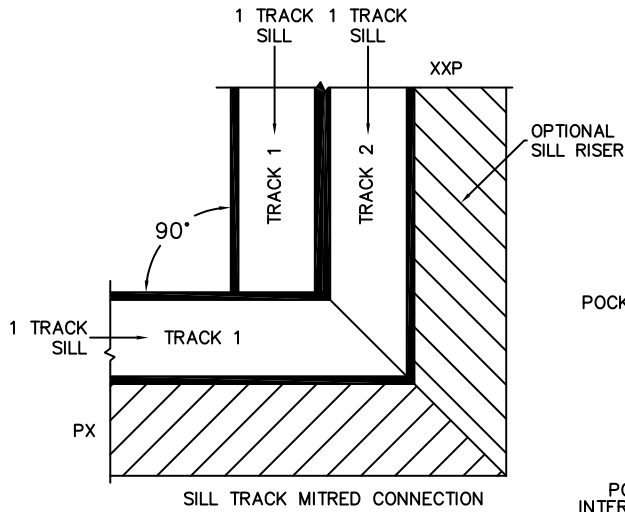

SILL PAN HEIGHT(INTERIOR LEG)
(3/4", 1-1/16", 1-7/16" OR 1-7/8")

CALCULATED VALUES (FLEETWOOD SUPPLIED)

D(POCKET WIDTH)

E(NET FRAME WDH)

F(POCKET WIDTH)

G(NET FRAME WDH)

NOTES:

(USE RULER TO SCALE DIMENSIONS IN INCHES)

SCALE: 1/4

(USE RULER TO SCALE DIMENSIONS IN INCHES)

SCALE: 1/4

*CAUTION: WHEN CONSTRUCTING POCKET NOTE THAT DAYLIGHT WIDTH DOES NOT INCLUDE 1" SET BACK FOR POST INTERLOCKER.