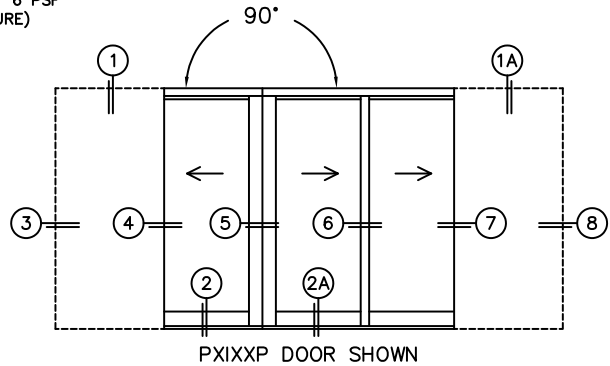

SILL PAN HEIGHT(INTERIOR LEG)
(3/4", 1-1/16", 1-7/16" OR 1-7/8")

CALCULATED VALUES (FLEETWOOD SUPPLIED)

D(POCKET WIDTH)

E(NET FRAME WDH)

F(POCKET WIDTH)

G(NET FRAME WDH)

NOTES:

(USE RULER TO SCALE DIMENSIONS IN INCHES)

SCALE: 1/4

(USE RULER TO SCALE DIMENSIONS IN INCHES)

SCALE: 1/4

*CAUTION: WHEN CONSTRUCTING POCKET NOTE THAT DAYLIGHT WIDTH DOES NOT INCLUDE 1" SET BACK FOR POST INTERLOCKER.