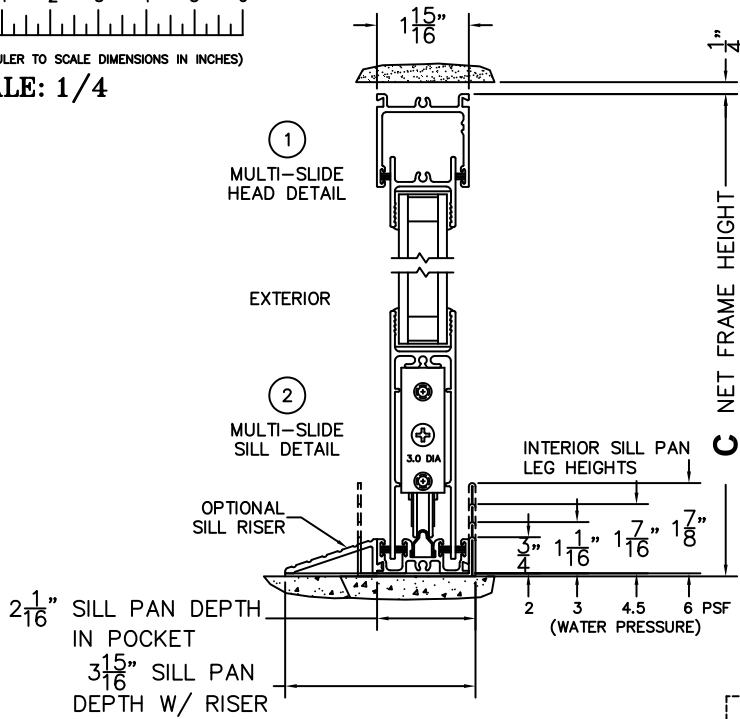

SILL PAN HEIGHT(INTERIOR LEG)
(3/4", 1-1/16", 1-7/16" OR 1-7/8")

CALCULATED VALUES (FLEETWOOD SUPPLIED)

D(POCKET WIDTH)

E(NET FRAME WDH)

F(POCKET WIDTH)

G(NET FRAME WDH)

NOTES:

(USE RULER TO SCALE DIMENSIONS IN INCHES)

SCALE: 1/4

(USE RULER TO SCALE DIMENSIONS IN INCHES)

SCALE: 1/4

*CAUTION: WHEN CONSTRUCTING POCKET NOTE THAT DAYLIGHT WIDTH DOES NOT INCLUDE 1" SET BACK FOR POST INTERLOCKER.