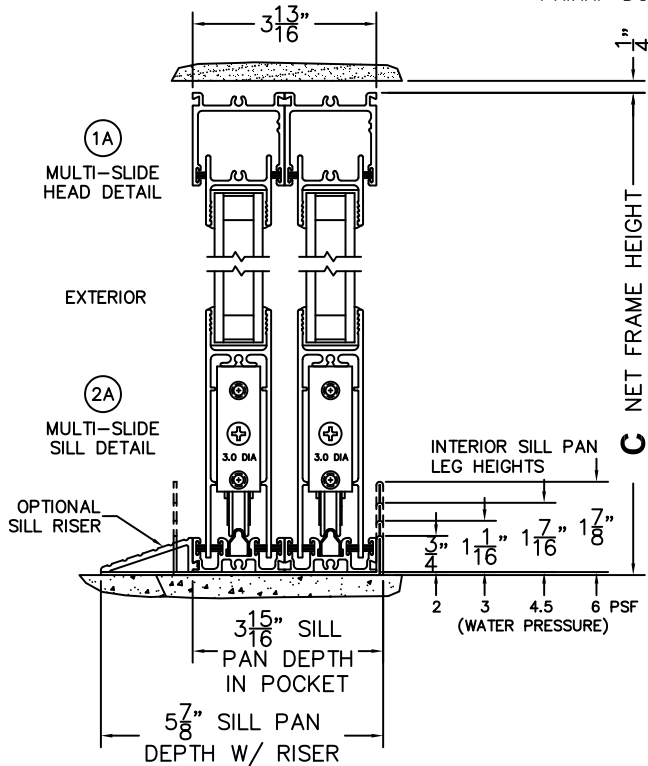

CALCULATED VALUES (FLEETWOOD SUPPLIED)

D (POCKET WIDTH)	
E (NET FRAME WDH)	
F (POCKET WIDTH)	
G (NET FRAME WDH)	

NOTES:

(USE RULER TO SCALE DIMENSIONS IN INCHES)

SCALE: 1/4

(USE RULER TO SCALE DIMENSIONS IN INCHES)

SCALE: 1/4

*CAUTION: WHEN CONSTRUCTING POCKET NOTE THAT DAYLIGHT WIDTH DOES NOT INCLUDE 1" SET BACK FOR POST INTERLOCKER.