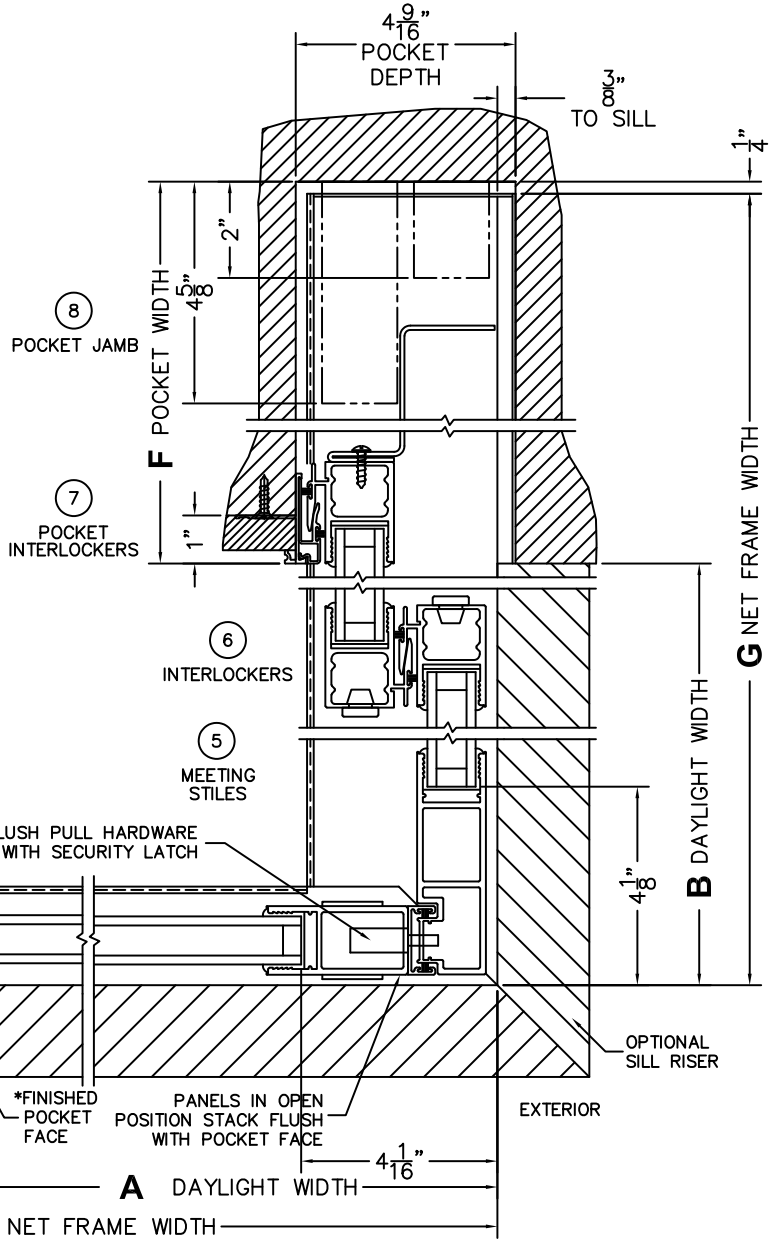

FLEETWOOD
WINDOWS & DOORS
FleetwoodUSA.com

NORWOOD 3070EX M/S
90°PXIXXP STANDARD CONFIG.
NO SCREENS

ORDER NO.:

ITEM NO.:

REQUIRED DEALER INFO.

A (DAYLIGHT WIDTH)	
B (DAYLIGHT WIDTH)	
C (NET FRAME HEIGHT)	
SILL PAN HEIGHT(INTERIOR LEG)	(3/4", 1-1/16", 1-7/16" OR 1-7/8")

CALCULATED VALUES (FLEETWOOD SUPPLIED)

D (POCKET WIDTH)	
E (NET FRAME WDH)	
F (POCKET WIDTH)	
G (NET FRAME WDH)	

NOTES:

(USE RULER TO SCALE DIMENSIONS IN INCHES)

SCALE: 1/4

(USE RULER TO SCALE DIMENSIONS IN INCHES)

SCALE: 1/4

*CAUTION: WHEN CONSTRUCTING POCKET NOTE THAT DAYLIGHT WIDTH DOES NOT INCLUDE 1" SET BACK FOR POST INTERLOCKER.