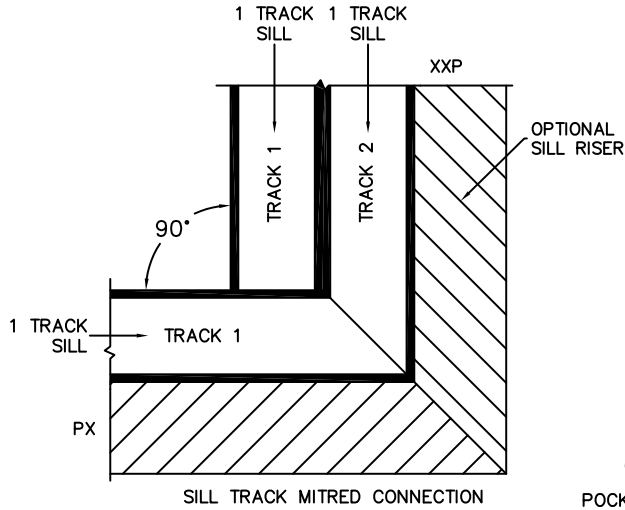

CALCULATED VALUES (FLEETWOOD SUPPLIED)

D (POCKET WIDTH)	
E (NET FRAME WDH)	
F (POCKET WIDTH)	
G (NET FRAME WDH)	

NOTES:

(USE RULER TO SCALE DIMENSIONS IN INCHES)

SCALE: 1/4

(USE RULER TO SCALE DIMENSIONS IN INCHES)

SCALE: 1/4

*CAUTION: WHEN CONSTRUCTING POCKET NOTE THAT DAYLIGHT WIDTH DOES NOT INCLUDE 1" SET BACK FOR POST INTERLOCKER.