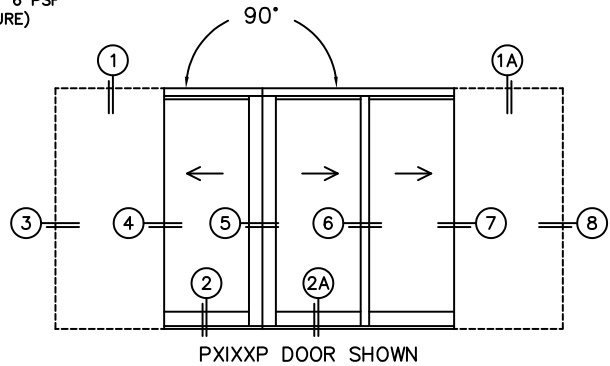

FLEETWOOD
WINDOWS & DOORS
FleetwoodUSA.com

NORWOOD 3070EX M/S
90°PXIXXP STANDARD CONFIG.
NO SCREENS

ORDER NO.:

ITEM NO.:

REQUIRED DEALER INFO.

A (DAYLIGHT WIDTH)	
B (DAYLIGHT WIDTH)	
C (NET FRAME HEIGHT)	
SILL PAN HEIGHT(INTERIOR LEG)	(3/4", 1-1/16", 1-7/16" OR 1-7/8")

CALCULATED VALUES (FLEETWOOD SUPPLIED)

D (POCKET WIDTH)	
E (NET FRAME WDH)	
F (POCKET WIDTH)	
G (NET FRAME WDH)	

NOTES:

(USE RULER TO SCALE DIMENSIONS IN INCHES)

SCALE: 1/4

(USE RULER TO SCALE DIMENSIONS IN INCHES)

SCALE: 1/4

*CAUTION: WHEN CONSTRUCTING POCKET NOTE THAT DAYLIGHT WIDTH DOES NOT INCLUDE 1" SET BACK FOR POST INTERLOCKER.