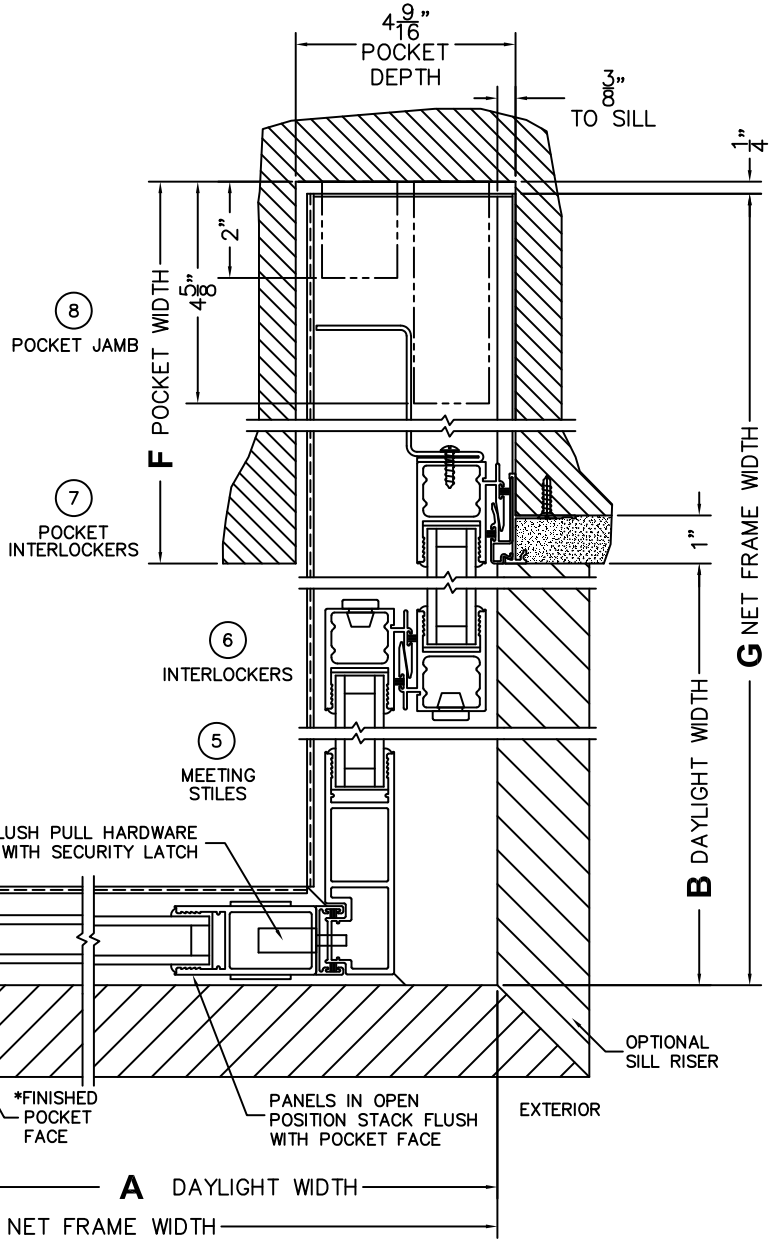

FLEETWOOD
WINDOWS & DOORS
FleetwoodUSA.com

NORWOOD 3070EX M/S
90°PXIXXP STANDARD CONFIG.
NO SCREENS

ORDER NO.:

ITEM NO.:

REQUIRED DEALER INFO.

A (DAYLIGHT WIDTH)	
B (DAYLIGHT WIDTH)	
C (NET FRAME HEIGHT)	
SILL PAN HEIGHT(INTERIOR LEG)	(3/4", 1-1/16", 1-7/16" OR 1-7/8")

CALCULATED VALUES (FLEETWOOD SUPPLIED)

D (POCKET WIDTH)	
E (NET FRAME WDH)	
F (POCKET WIDTH)	
G (NET FRAME WDH)	

NOTES:

(USE RULER TO SCALE DIMENSIONS IN INCHES)

SCALE: 1/4

(USE RULER TO SCALE DIMENSIONS IN INCHES)

SCALE: 1/4

*CAUTION: WHEN CONSTRUCTING POCKET NOTE THAT DAYLIGHT WIDTH DOES NOT INCLUDE 1" SET BACK FOR POST INTERLOCKER.