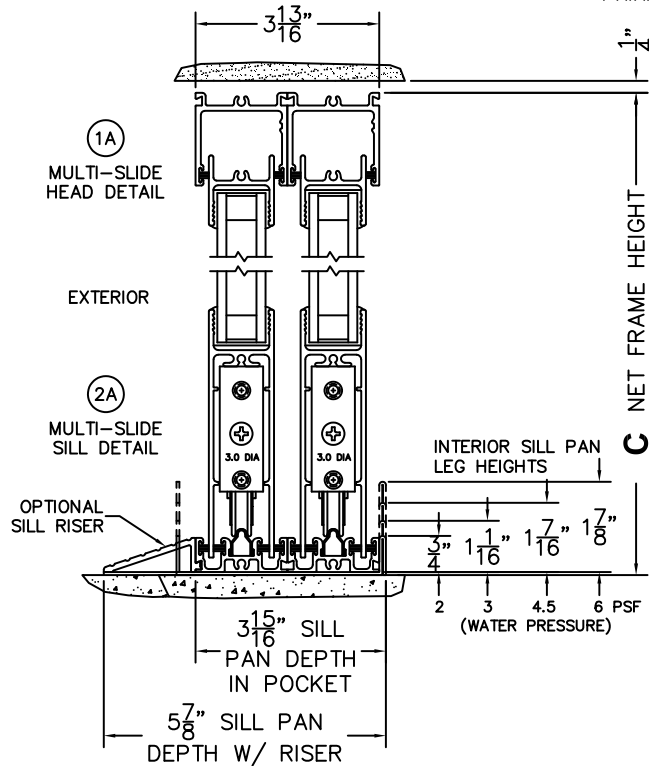

CALCULATED VALUES (FLEETWOOD SUPPLIED)

D (POCKET WIDTH)	
E (NET FRAME WDH)	
F (POCKET WIDTH)	
G (NET FRAME WDH)	

NOTES:

(USE RULER TO SCALE DIMENSIONS IN INCHES)

SCALE: 1/4

(USE RULER TO SCALE DIMENSIONS IN INCHES)

SCALE: 1/4

*CAUTION: WHEN CONSTRUCTING POCKET NOTE THAT DAYLIGHT WIDTH DOES NOT INCLUDE 1" SET BACK FOR POST INTERLOCKER.