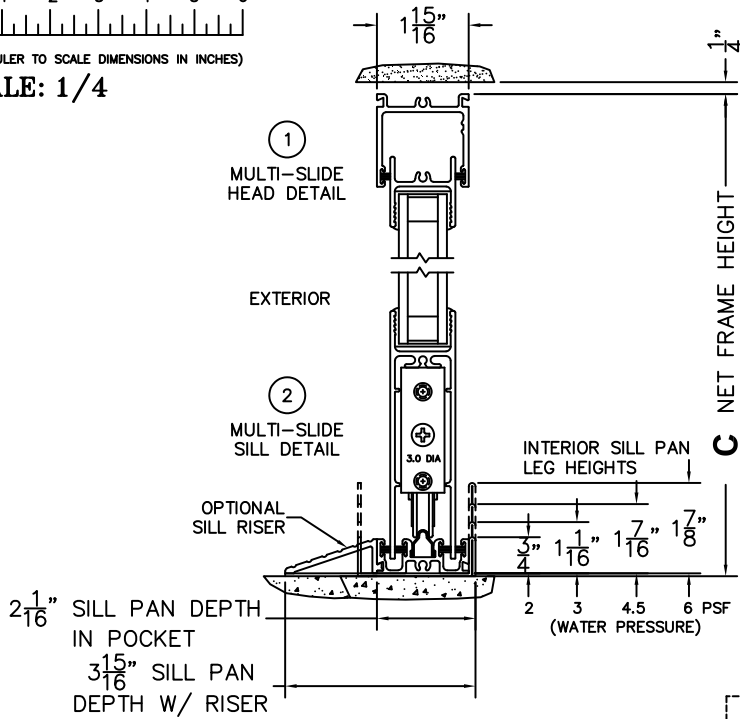

CALCULATED VALUES (FLEETWOOD SUPPLIED)

D (POCKET WIDTH)	
E (NET FRAME WDH)	
F (POCKET WIDTH)	
G (NET FRAME WDH)	

NOTES:

(USE RULER TO SCALE DIMENSIONS IN INCHES)

SCALE: 1/4

(USE RULER TO SCALE DIMENSIONS IN INCHES)

SCALE: 1/4

*CAUTION: WHEN CONSTRUCTING POCKET NOTE THAT DAYLIGHT WIDTH DOES NOT INCLUDE 1" SET BACK FOR POST INTERLOCKER.