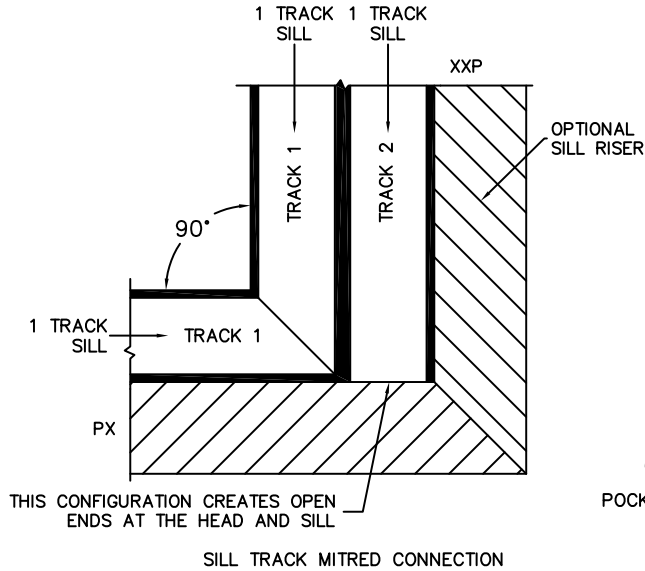

CALCULATED VALUES (FLEETWOOD SUPPLIED)

D (POCKET WIDTH)	
E (NET FRAME WDH)	
F (POCKET WIDTH)	
G (NET FRAME WDH)	

NOTES:

(USE RULER TO SCALE DIMENSIONS IN INCHES)

SCALE: 1/4

(USE RULER TO SCALE DIMENSIONS IN INCHES)

SCALE: 1/4

*CAUTION: WHEN CONSTRUCTING POCKET NOTE THAT DAYLIGHT WIDTH DOES NOT INCLUDE 1" SET BACK FOR POST INTERLOCKER.