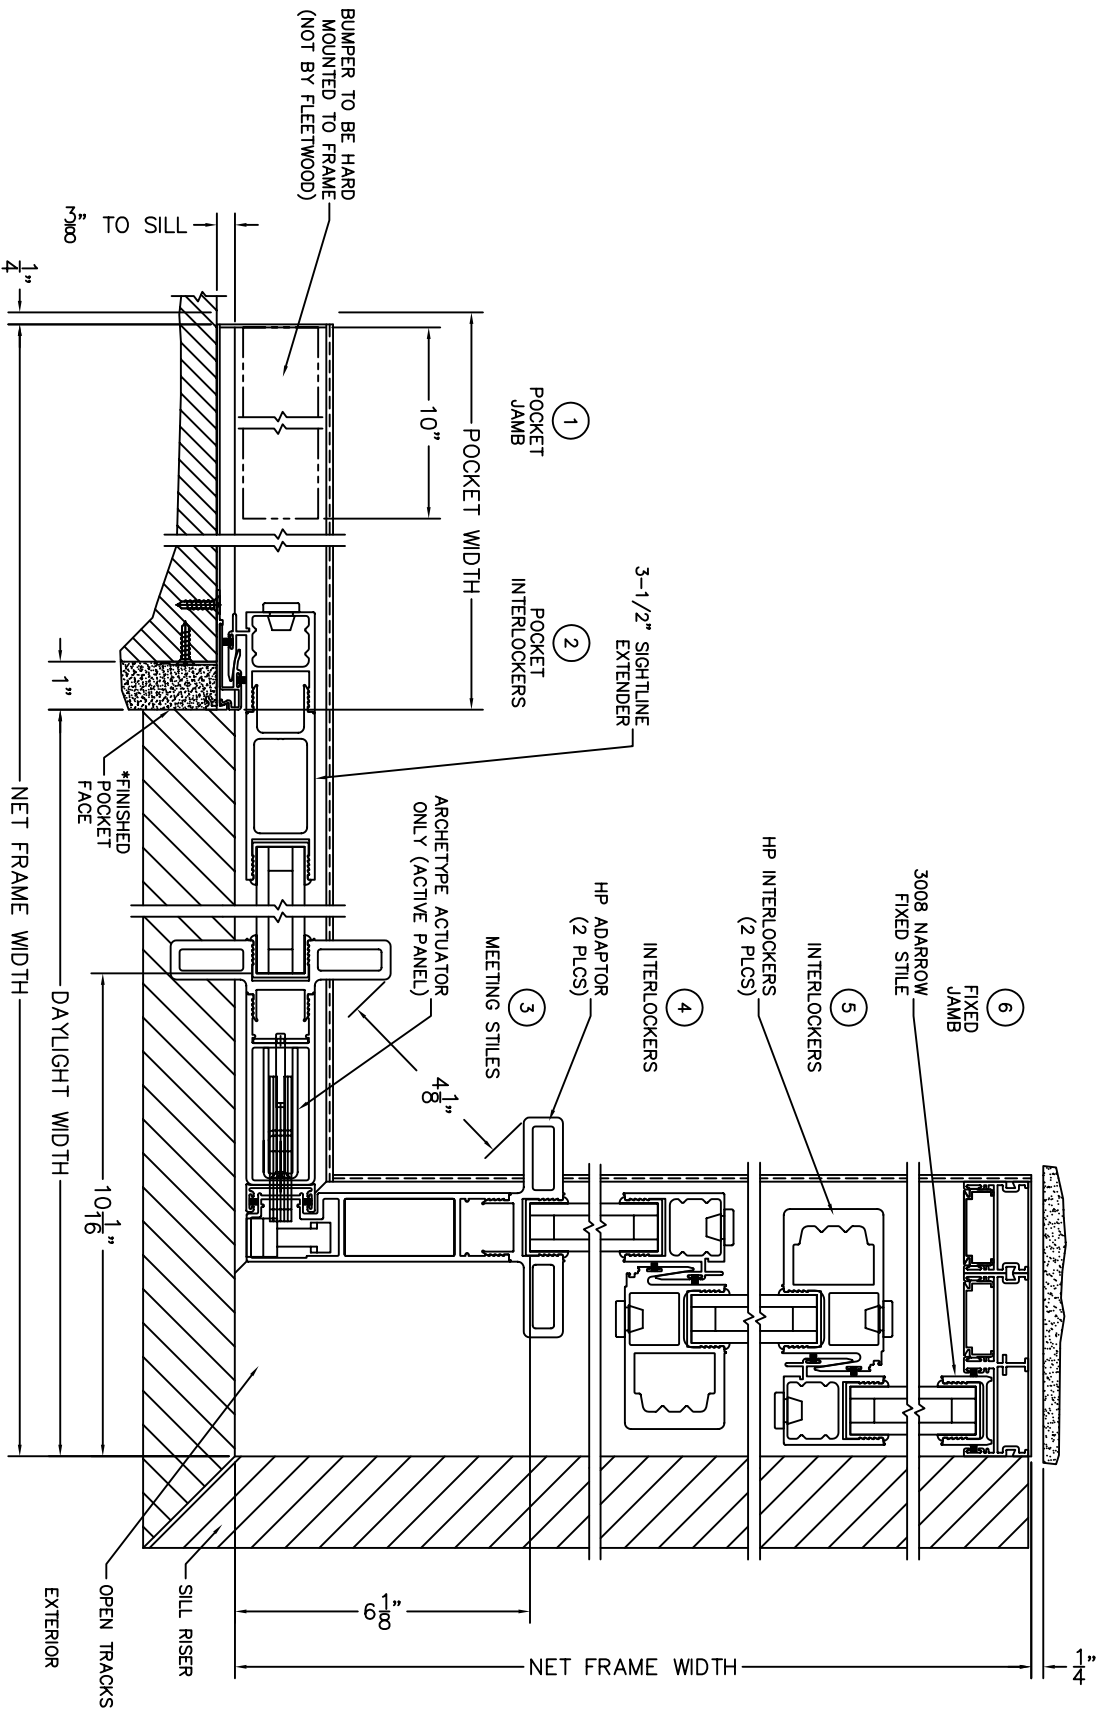

FLEETWOOD
WINDOWS & DOORS
FleetwoodUSA.com

NORWOOD 3070EX M/S
90°PXXXXO CUSTOM CONFIGURATION
NO SCREENS

ORDER NO.:

ITEM NO.:

SCALE: 1/4

NOTE: THIS CONFIGURATION LIMITS
ACTUATOR ACCESS TO 4-1/8"
*CUSTOMER INIT.

*CAUTION: WHEN CONSTRUCTING POCKET NOTE THAT DAYLIGHT WIDTH DOES NOT INCLUDE 1" SET BACK FOR POST INTERLOCKER.