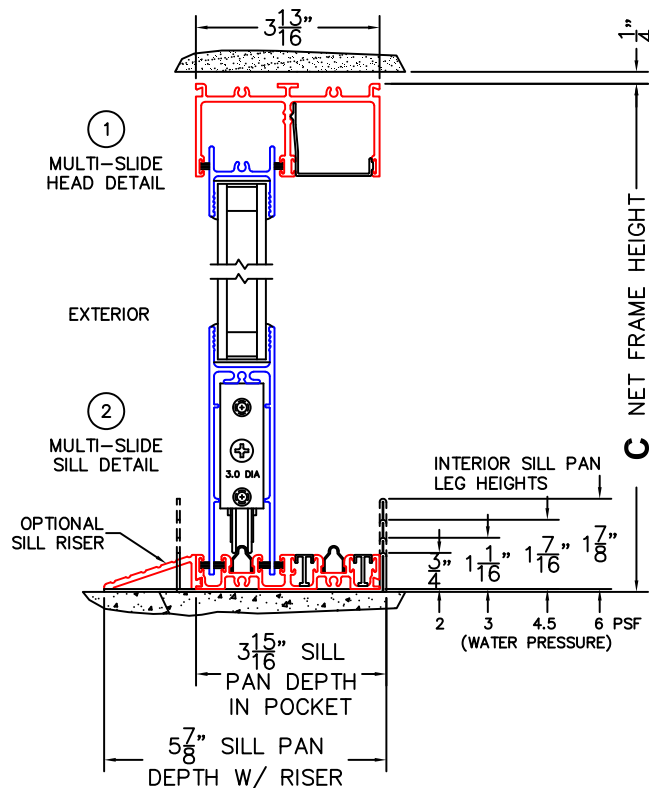

CALCULATED VALUES (FLEETWOOD SUPPLIED)

D (POCKET WIDTH)	
E (NET FRAME WIDTH)	
F (POCKET WIDTH)	
G (NET FRAME WIDTH)	

NOTES:

(USE RULER TO SCALE DIMENSIONS IN INCHES)

SCALE: 1/4

(USE RULER TO SCALE DIMENSIONS IN INCHES)

SCALE: 1/4

*CAUTION: WHEN CONSTRUCTING POCKET NOTE THAT DAYLIGHT WIDTH DOES NOT INCLUDE 1" SET BACK FOR POST INTERLOCKER.