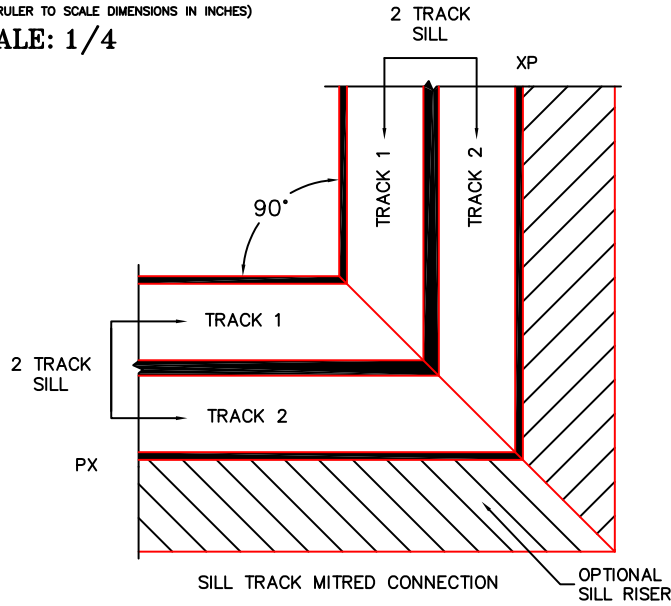

FLEETWOOD
WINDOWS & DOORS
FleetwoodUSA.com

NORWOOD 3070EX M/S
90°PXIXP CUSTOM CONFIG.
NO SCREENS

ORDER NO.:

ITEM NO.:

REQUIRED DEALER INFO.

A (DAYLIGHT WIDTH)	
B (DAYLIGHT WIDTH)	
C (NET FRAME HEIGHT)	
SILL PAN HEIGHT(INTERIOR LEG)	(3/4", 1-1/16", 1-7/16" OR 1-7/8")

CALCULATED VALUES (FLEETWOOD SUPPLIED)

D (POCKET WIDTH)	
E (NET FRAME WIDTH)	
F (POCKET WIDTH)	
G (NET FRAME WIDTH)	

NOTES:

(USE RULER TO SCALE DIMENSIONS IN INCHES)

SCALE: 1/4

(USE RULER TO SCALE DIMENSIONS IN INCHES)

SCALE: 1/4

*CAUTION: WHEN CONSTRUCTING POCKET NOTE THAT DAYLIGHT WIDTH DOES NOT INCLUDE 1" SET BACK FOR POST INTERLOCKER.