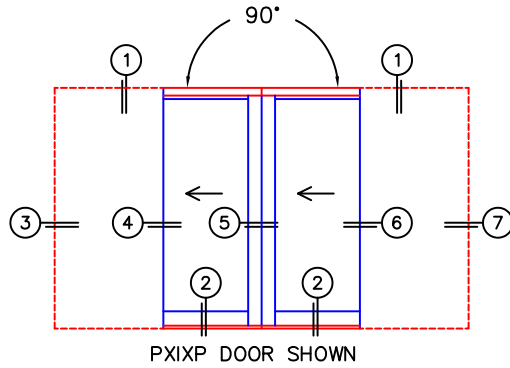

FLEETWOOD
WINDOWS & DOORS
FleetwoodUSA.com

NORWOOD 3070EX M/S
90°PXIXP CUSTOM CONFIG.
NO SCREENS

ORDER NO.:

ITEM NO.:

REQUIRED DEALER INFO.

A (DAYLIGHT WIDTH)	
B (DAYLIGHT WIDTH)	
C (NET FRAME HEIGHT)	
SILL PAN HEIGHT(INTERIOR LEG)	(3/4", 1-1/16", 1-7/16" OR 1-7/8")

CALCULATED VALUES (FLEETWOOD SUPPLIED)

D (POCKET WIDTH)	
E (NET FRAME WIDTH)	
F (POCKET WIDTH)	
G (NET FRAME WIDTH)	

NOTES:

(USE RULER TO SCALE DIMENSIONS IN INCHES)

SCALE: 1/4

(USE RULER TO SCALE DIMENSIONS IN INCHES)

SCALE: 1/4

*CAUTION: WHEN CONSTRUCTING POCKET NOTE THAT DAYLIGHT WIDTH DOES NOT INCLUDE 1" SET BACK FOR POST INTERLOCKER.