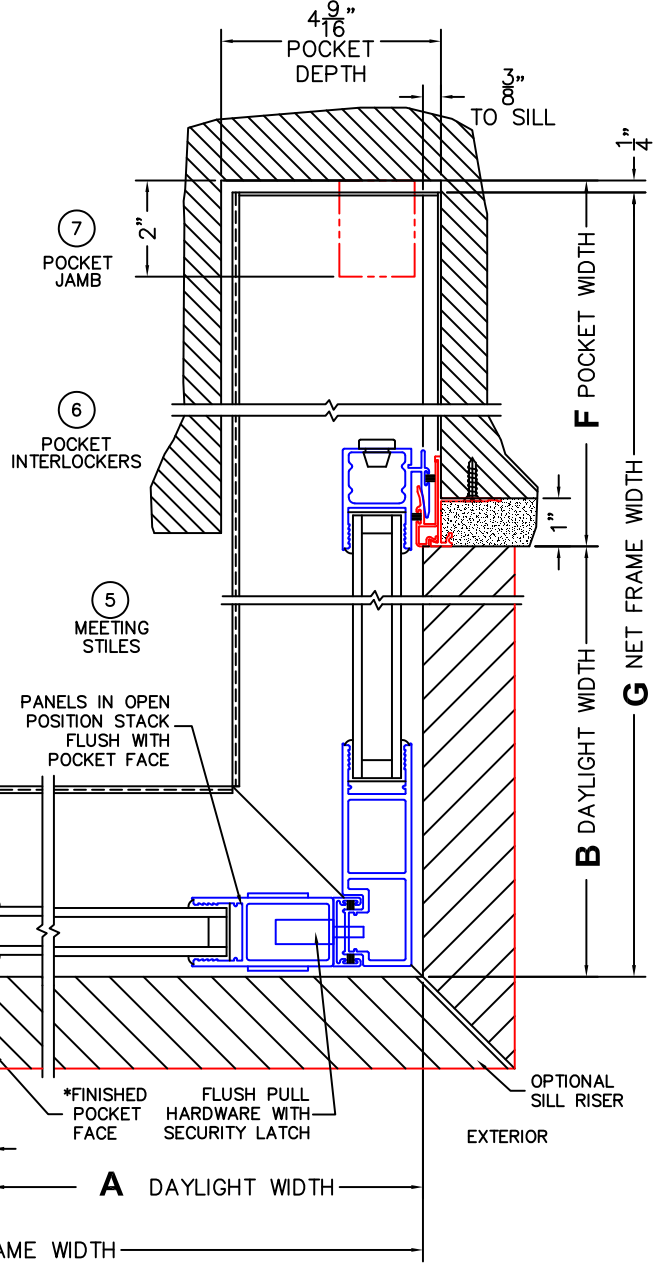

FLEETWOOD
WINDOWS & DOORS
FleetwoodUSA.com

NORWOOD 3070EX M/S
90°PXIXP CUSTOM CONFIG.
NO SCREENS

ORDER NO.:

ITEM NO.:

REQUIRED DEALER INFO.

A (DAYLIGHT WIDTH)	
B (DAYLIGHT WIDTH)	
C (NET FRAME HEIGHT)	
SILL PAN HEIGHT(INTERIOR LEG)	(3/4", 1-1/16", 1-7/16" OR 1-7/8")

CALCULATED VALUES (FLEETWOOD SUPPLIED)

D (POCKET WIDTH)	
E (NET FRAME WIDTH)	
F (POCKET WIDTH)	
G (NET FRAME WIDTH)	

NOTES:

(USE RULER TO SCALE DIMENSIONS IN INCHES)

SCALE: 1/4

(USE RULER TO SCALE DIMENSIONS IN INCHES)

SCALE: 1/4

*CAUTION: WHEN CONSTRUCTING POCKET NOTE THAT DAYLIGHT WIDTH DOES NOT INCLUDE 1" SET BACK FOR POST INTERLOCKER.