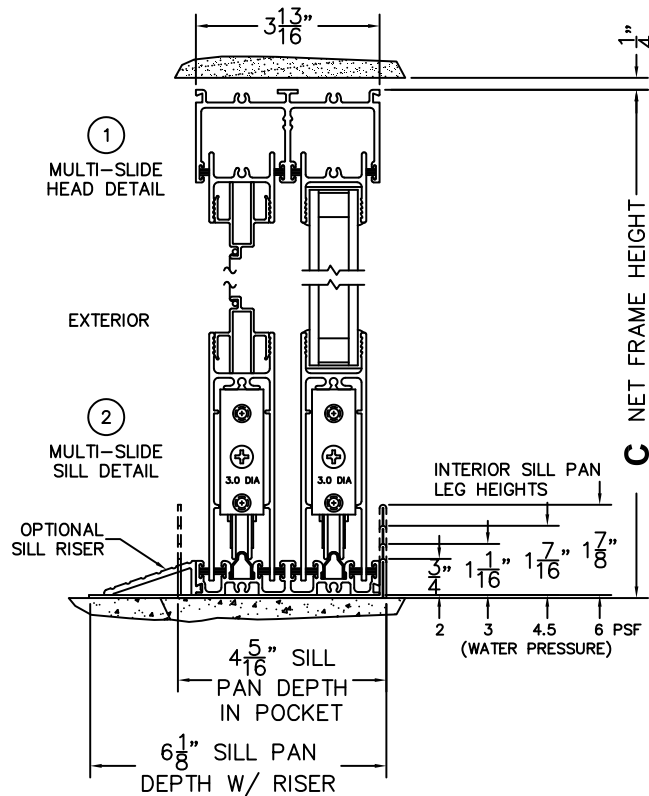

SILL PAN HEIGHT(INTERIOR LEG)
(3/4", 1-1/16", 1-7/16" OR 1-7/8")

CALCULATED VALUES (FLEETWOOD SUPPLIED)

D(POCKET WIDTH)

E(NET FRAME WDH)

F(POCKET WIDTH)

G(NET FRAME WDH)

NOTES:

(USE RULER TO SCALE DIMENSIONS IN INCHES)

SCALE: 1/4

(USE RULER TO SCALE DIMENSIONS IN INCHES)

SCALE: 1/4

*CAUTION: WHEN CONSTRUCTING POCKET NOTE THAT DAYLIGHT WIDTH DOES NOT INCLUDE 1" SET BACK FOR POST INTERLOCKER.