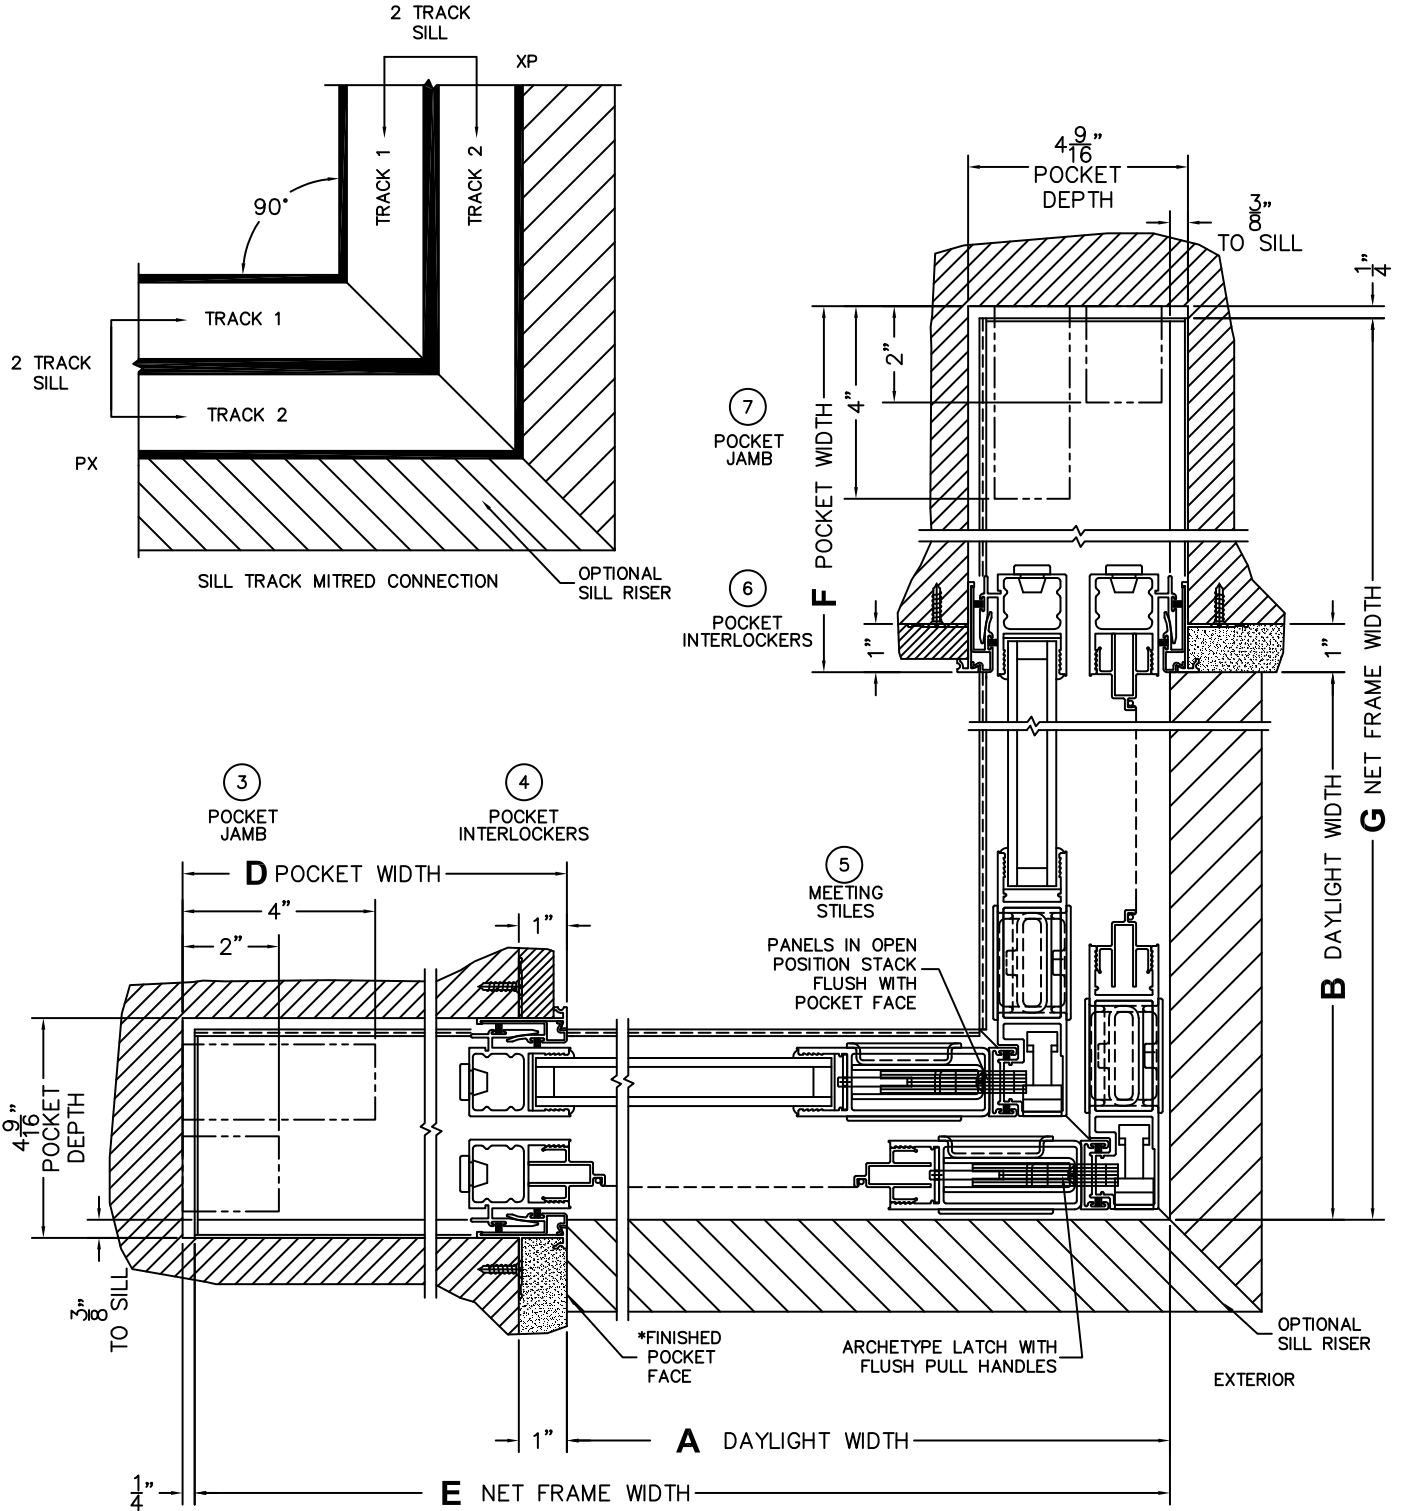

SILL PAN HEIGHT(INTERIOR LEG)
(3/4", 1-1/16", 1-7/16" OR 1-7/8")

CALCULATED VALUES (FLEETWOOD SUPPLIED)

D(POCKET WIDTH)

E(NET FRAME WDH)

F(POCKET WIDTH)

G(NET FRAME WDH)

NOTES:

(USE RULER TO SCALE DIMENSIONS IN INCHES)

SCALE: 1/4

(USE RULER TO SCALE DIMENSIONS IN INCHES)

SCALE: 1/4

*CAUTION: WHEN CONSTRUCTING POCKET NOTE THAT DAYLIGHT WIDTH DOES NOT INCLUDE 1" SET BACK FOR POST INTERLOCKER.