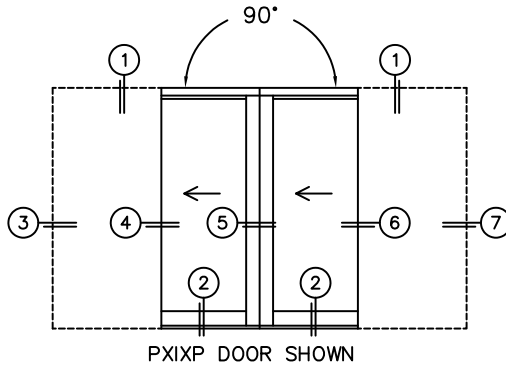

SILL PAN HEIGHT(INTERIOR LEG)
(3/4", 1-1/16", 1-7/16" OR 1-7/8")

CALCULATED VALUES (FLEETWOOD SUPPLIED)

D(POCKET WIDTH)

E(NET FRAME WDH)

F(POCKET WIDTH)

G(NET FRAME WDH)

NOTES:

(USE RULER TO SCALE DIMENSIONS IN INCHES)

SCALE: 1/4

(USE RULER TO SCALE DIMENSIONS IN INCHES)

SCALE: 1/4

*CAUTION: WHEN CONSTRUCTING POCKET NOTE THAT DAYLIGHT WIDTH DOES NOT INCLUDE 1" SET BACK FOR POST INTERLOCKER.