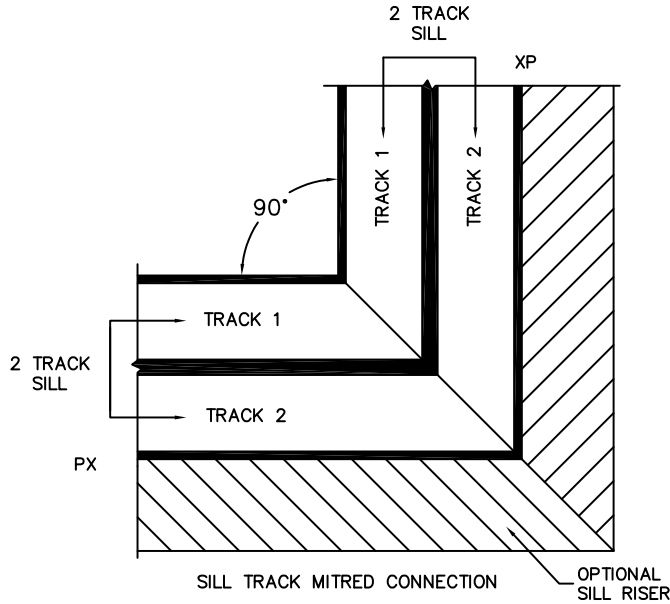

SILL PAN HEIGHT(INTERIOR LEG)
(3/4", 1-1/16", 1-7/16" OR 1-7/8")

CALCULATED VALUES (FLEETWOOD SUPPLIED)

D(POCKET WIDTH)

N/A

E(NET FRAME WIDTH)

F(POCKET WIDTH)

N/A

G(NET FRAME WIDTH)

NOTES:

(USE RULER TO SCALE DIMENSIONS IN INCHES)

SCALE: 1/4

(USE RULER TO SCALE DIMENSIONS IN INCHES)

SCALE: 1/4

*CAUTION: WHEN CONSTRUCTING POCKET NOTE THAT DAYLIGHT WIDTH DOES NOT INCLUDE 1" SET BACK FOR POST INTERLOCKER.