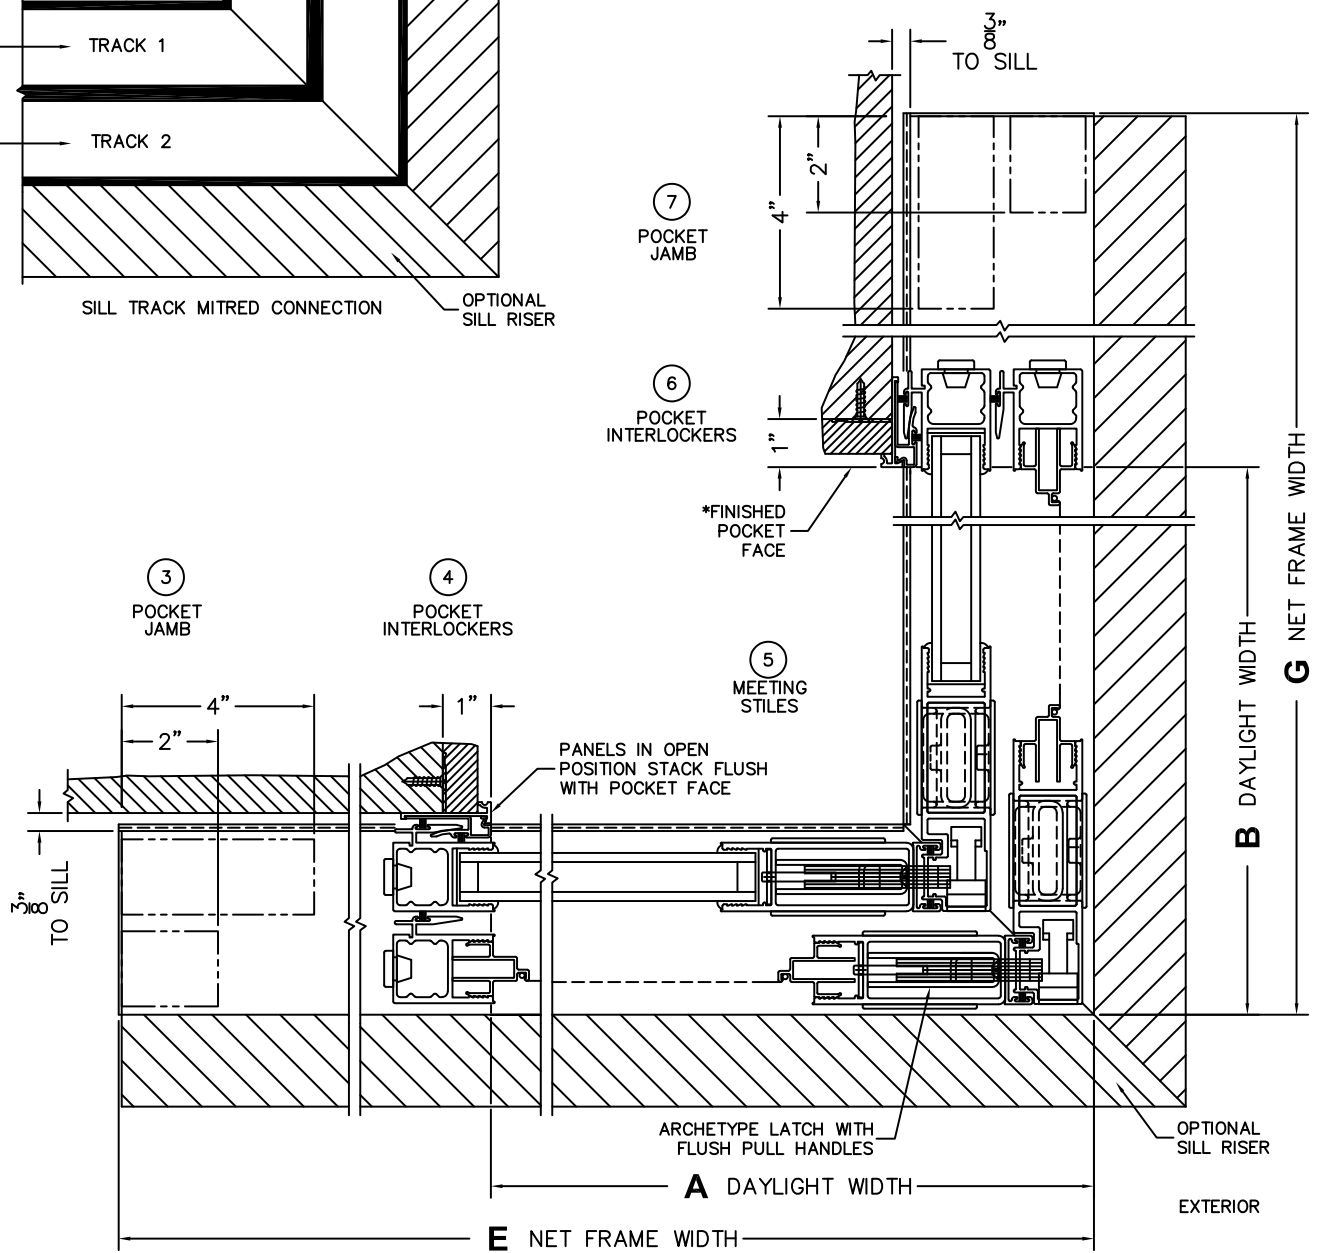

SILL PAN HEIGHT(INTERIOR LEG)
(3/4", 1-1/16", 1-7/16" OR 1-7/8")

CALCULATED VALUES (FLEETWOOD SUPPLIED)

D(POCKET WIDTH)

N/A

E(NET FRAME WIDTH)

F(POCKET WIDTH)

N/A

G(NET FRAME WIDTH)

NOTES:

(USE RULER TO SCALE DIMENSIONS IN INCHES)

SCALE: 1/4

(USE RULER TO SCALE DIMENSIONS IN INCHES)

SCALE: 1/4

*CAUTION: WHEN CONSTRUCTING POCKET NOTE THAT DAYLIGHT WIDTH DOES NOT INCLUDE 1" SET BACK FOR POST INTERLOCKER.