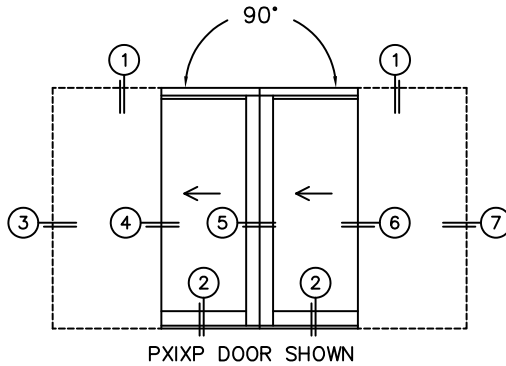

SILL PAN HEIGHT(INTERIOR LEG)
(3/4", 1-1/16", 1-7/16" OR 1-7/8")

CALCULATED VALUES (FLEETWOOD SUPPLIED)

D(POCKET WIDTH)

N/A

E(NET FRAME WIDTH)

F(POCKET WIDTH)

N/A

G(NET FRAME WIDTH)

NOTES:

(USE RULER TO SCALE DIMENSIONS IN INCHES)

SCALE: 1/4

(USE RULER TO SCALE DIMENSIONS IN INCHES)

SCALE: 1/4

*CAUTION: WHEN CONSTRUCTING POCKET NOTE THAT DAYLIGHT WIDTH DOES NOT INCLUDE 1" SET BACK FOR POST INTERLOCKER.