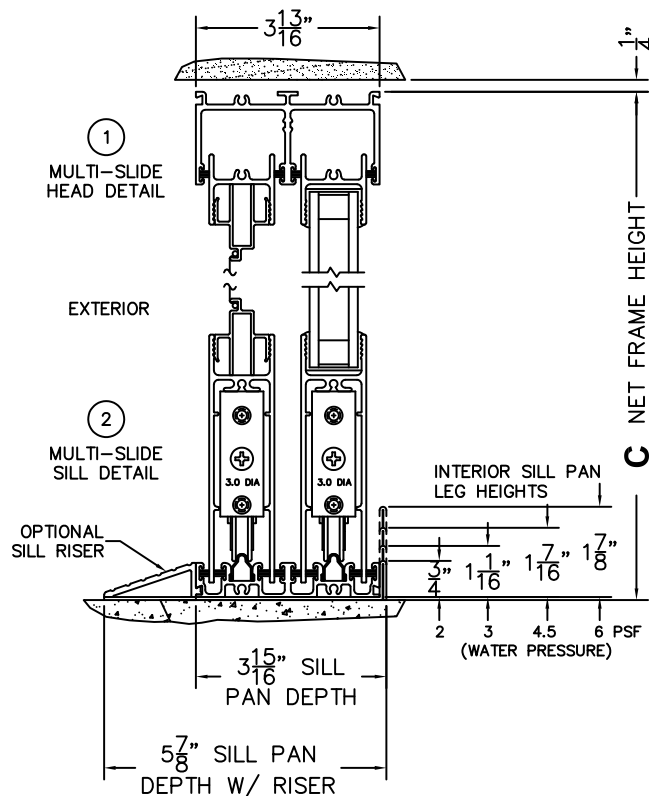

SILL PAN HEIGHT(INTERIOR LEG)
(3/4", 1-1/16", 1-7/16" OR 1-7/8")

CALCULATED VALUES (FLEETWOOD SUPPLIED)

D(POCKET WIDTH)

N/A

E(NET FRAME WIDTH)

F(POCKET WIDTH)

N/A

G(NET FRAME WIDTH)

NOTES:

(USE RULER TO SCALE DIMENSIONS IN INCHES)

SCALE: 1/4

(USE RULER TO SCALE DIMENSIONS IN INCHES)

SCALE: 1/4

*CAUTION: WHEN CONSTRUCTING POCKET NOTE THAT DAYLIGHT WIDTH DOES NOT INCLUDE 1" SET BACK FOR POST INTERLOCKER.