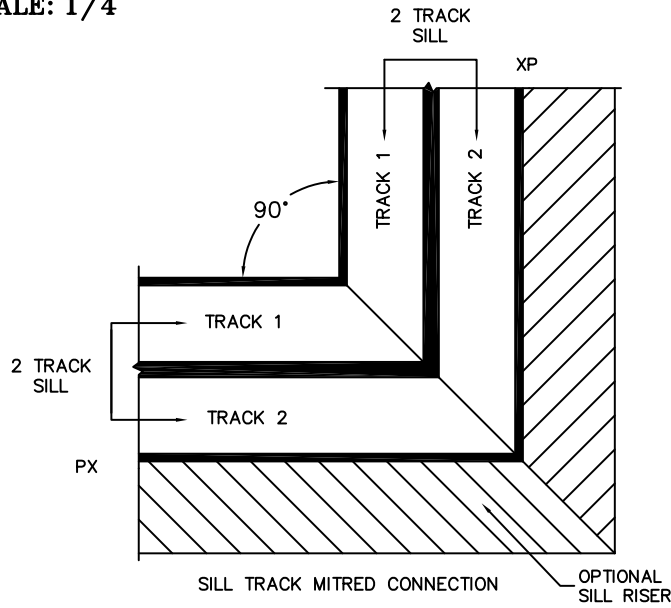

FLEETWOOD
WINDOWS & DOORS
FleetwoodUSA.com

NORWOOD 3070EX M/S
90°PXIXP STANDARD CONFIG.
WITH SCREENS

ORDER NO.:

ITEM NO.:

(USE RULER TO SCALE DIMENSIONS IN INCHES)

SCALE: 1/4

REQUIRED DEALER INFO.

A (DAYLIGHT WIDTH)	
B (DAYLIGHT WIDTH)	
C (NET FRAME HEIGHT)	
SILL PAN HEIGHT(INTERIOR LEG) (3/4", 1-1/16", 1-7/16" OR 1-7/8")	

CALCULATED VALUES (FLEETWOOD SUPPLIED)

D (POCKET WIDTH)	
E (NET FRAME WIDTH)	
F (POCKET WIDTH)	
G (NET FRAME WIDTH)	

NOTES:

(USE RULER TO SCALE DIMENSIONS IN INCHES)

SCALE: 1/4

*CAUTION: WHEN CONSTRUCTING POCKET NOTE THAT DAYLIGHT WIDTH DOES NOT INCLUDE 1" SET BACK FOR POST INTERLOCKER.