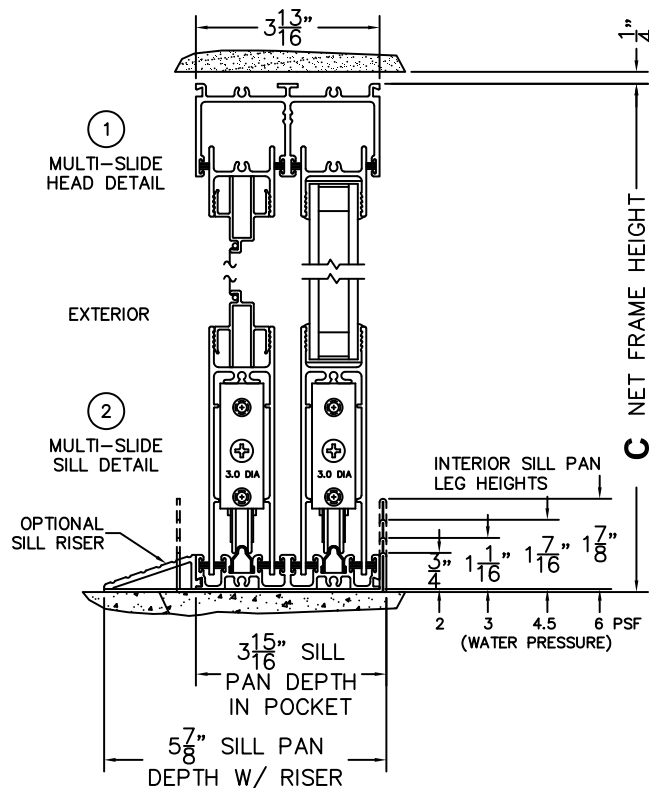

FLEETWOOD
WINDOWS & DOORS
FleetwoodUSA.com

NORWOOD 3070EX M/S
90°PXIXP STANDARD CONFIG.
WITH SCREENS

ORDER NO.:

ITEM NO.:

(USE RULER TO SCALE DIMENSIONS IN INCHES)

SCALE: 1/4

REQUIRED DEALER INFO.

A (DAYLIGHT WIDTH)	
B (DAYLIGHT WIDTH)	
C (NET FRAME HEIGHT)	
SILL PAN HEIGHT(INTERIOR LEG) (3/4", 1-1/16", 1-7/16" OR 1-7/8")	

CALCULATED VALUES (FLEETWOOD SUPPLIED)

D (POCKET WIDTH)	
E (NET FRAME WIDTH)	
F (POCKET WIDTH)	
G (NET FRAME WIDTH)	

NOTES:

(USE RULER TO SCALE DIMENSIONS IN INCHES)

SCALE: 1/4

*CAUTION: WHEN CONSTRUCTING POCKET NOTE THAT DAYLIGHT WIDTH DOES NOT INCLUDE 1" SET BACK FOR POST INTERLOCKER.