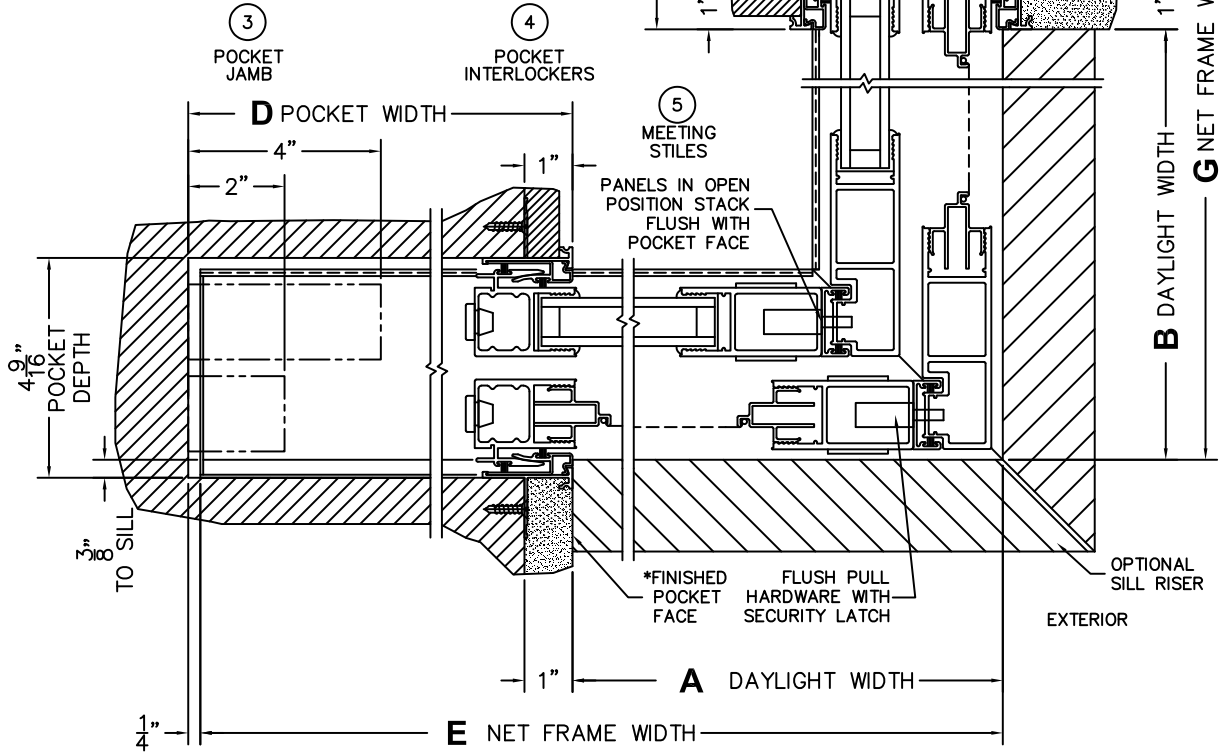

FLEETWOOD
WINDOWS & DOORS
FleetwoodUSA.com

NORWOOD 3070EX M/S
90°PXIXP STANDARD CONFIG.
WITH SCREENS

ORDER NO.:

ITEM NO.:

(USE RULER TO SCALE DIMENSIONS IN INCHES)

SCALE: 1/4

REQUIRED DEALER INFO.

A (DAYLIGHT WIDTH)	
B (DAYLIGHT WIDTH)	
C (NET FRAME HEIGHT)	
SILL PAN HEIGHT(INTERIOR LEG) (3/4", 1-1/16", 1-7/16" OR 1-7/8")	

CALCULATED VALUES (FLEETWOOD SUPPLIED)

D (POCKET WIDTH)	
E (NET FRAME WIDTH)	
F (POCKET WIDTH)	
G (NET FRAME WIDTH)	

NOTES:

(USE RULER TO SCALE DIMENSIONS IN INCHES)

SCALE: 1/4

*CAUTION: WHEN CONSTRUCTING POCKET NOTE THAT DAYLIGHT WIDTH DOES NOT INCLUDE 1" SET BACK FOR POST INTERLOCKER.