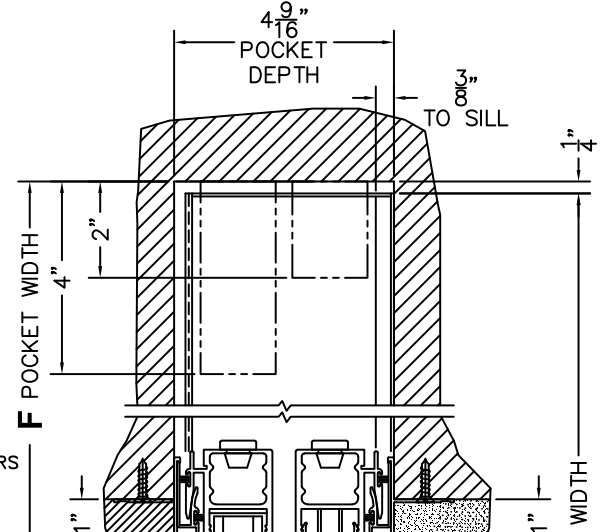

FLEETWOOD
WINDOWS & DOORS
FleetwoodUSA.com

NORWOOD 3070EX M/S
90°PXIXP STANDARD CONFIG.
WITH SCREENS

ORDER NO.:

ITEM NO.:

(USE RULER TO SCALE DIMENSIONS IN INCHES)

SCALE: 1/4

REQUIRED DEALER INFO.

A (DAYLIGHT WIDTH)	
B (DAYLIGHT WIDTH)	
C (NET FRAME HEIGHT)	
SILL PAN HEIGHT(INTERIOR LEG) (3/4", 1-1/16", 1-7/16" OR 1-7/8")	

CALCULATED VALUES (FLEETWOOD SUPPLIED)

D (POCKET WIDTH)	
E (NET FRAME WIDTH)	
F (POCKET WIDTH)	
G (NET FRAME WIDTH)	

NOTES:

(USE RULER TO SCALE DIMENSIONS IN INCHES)

SCALE: 1/4

*CAUTION: WHEN CONSTRUCTING POCKET NOTE THAT DAYLIGHT WIDTH DOES NOT INCLUDE 1" SET BACK FOR POST INTERLOCKER.