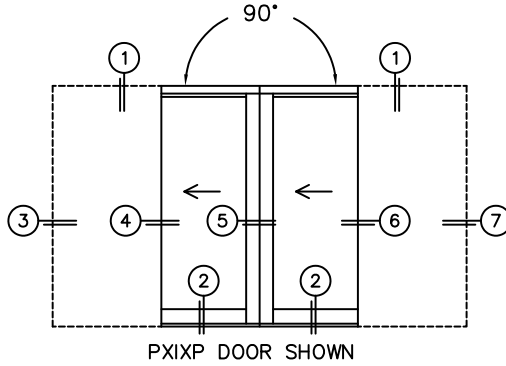

FLEETWOOD
WINDOWS & DOORS
FleetwoodUSA.com

NORWOOD 3070EX M/S
90°PXIXP STANDARD CONFIG.
WITH SCREENS

ORDER NO.:

ITEM NO.:

(USE RULER TO SCALE DIMENSIONS IN INCHES)

SCALE: 1/4

REQUIRED DEALER INFO.

A (DAYLIGHT WIDTH)	
B (DAYLIGHT WIDTH)	
C (NET FRAME HEIGHT)	
SILL PAN HEIGHT(INTERIOR LEG) (3/4", 1-1/16", 1-7/16" OR 1-7/8")	

CALCULATED VALUES (FLEETWOOD SUPPLIED)

D (POCKET WIDTH)	
E (NET FRAME WIDTH)	
F (POCKET WIDTH)	
G (NET FRAME WIDTH)	

NOTES:

(USE RULER TO SCALE DIMENSIONS IN INCHES)

SCALE: 1/4

*CAUTION: WHEN CONSTRUCTING POCKET NOTE THAT DAYLIGHT WIDTH DOES NOT INCLUDE 1" SET BACK FOR POST INTERLOCKER.