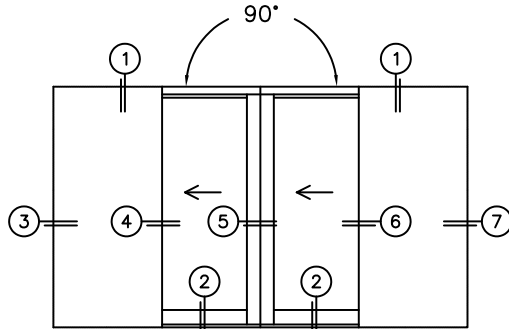

SILL PAN HEIGHT(INTERIOR LEG)
(3/4", 1-1/16", 1-7/16" OR 1-7/8")

CALCULATED VALUES (FLEETWOOD SUPPLIED)

D(POCKET WIDTH)

E(NET FRAME WIDTH)

F(POCKET WIDTH)

G(NET FRAME WIDTH)

NOTES:

(USE RULER TO SCALE DIMENSIONS IN INCHES)

SCALE: 1/4

PXIXP DOOR SHOWN

(USE RULER TO SCALE DIMENSIONS IN INCHES)

SCALE: 1/4

*CAUTION: WHEN CONSTRUCTING POCKET NOTE THAT DAYLIGHT WIDTH DOES NOT INCLUDE 1" SET BACK FOR POST INTERLOCKER.