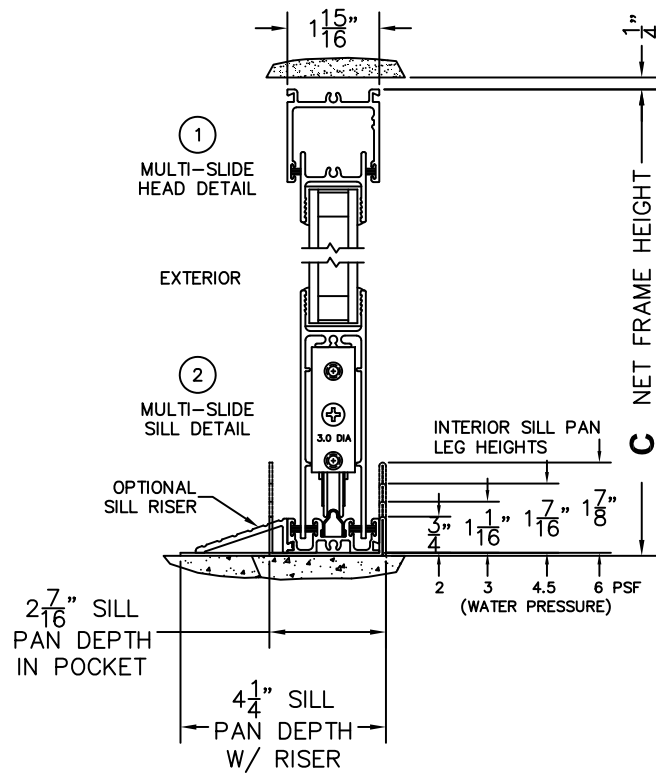

SILL PAN HEIGHT(INTERIOR LEG)
(3/4", 1-1/16", 1-7/16" OR 1-7/8")

CALCULATED VALUES (FLEETWOOD SUPPLIED)

D(POCKET WIDTH)

E(NET FRAME WIDTH)

F(POCKET WIDTH)

G(NET FRAME WIDTH)

NOTES:

(USE RULER TO SCALE DIMENSIONS IN INCHES)

SCALE: 1/4

PXIXP DOOR SHOWN

(USE RULER TO SCALE DIMENSIONS IN INCHES)

SCALE: 1/4

*CAUTION: WHEN CONSTRUCTING POCKET NOTE THAT DAYLIGHT WIDTH DOES NOT INCLUDE 1" SET BACK FOR POST INTERLOCKER.