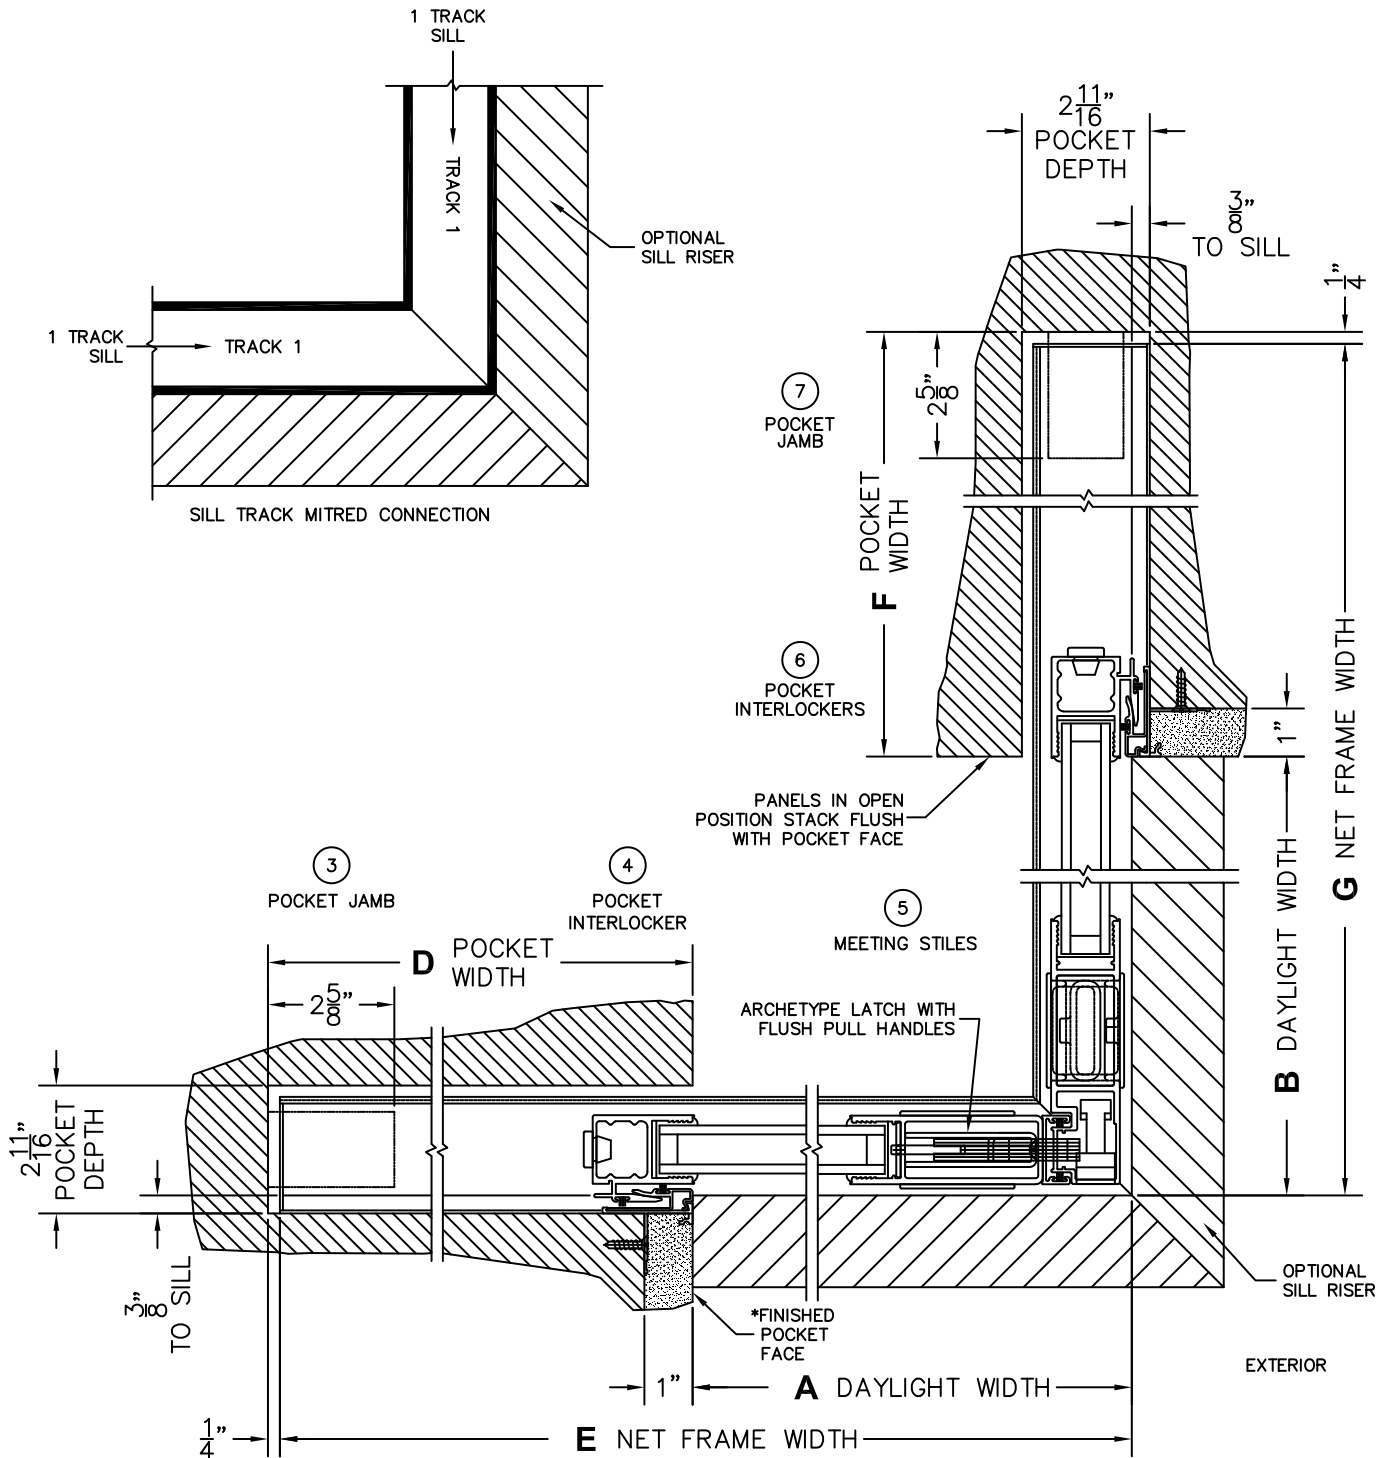

SILL PAN HEIGHT(INTERIOR LEG)
(3/4", 1-1/16", 1-7/16" OR 1-7/8")

CALCULATED VALUES (FLEETWOOD SUPPLIED)

D(POCKET WIDTH)

E(NET FRAME WIDTH)

F(POCKET WIDTH)

G(NET FRAME WIDTH)

NOTES:

(USE RULER TO SCALE DIMENSIONS IN INCHES)

SCALE: 1/4

PXIXP DOOR SHOWN

(USE RULER TO SCALE DIMENSIONS IN INCHES)

SCALE: 1/4

*CAUTION: WHEN CONSTRUCTING POCKET NOTE THAT DAYLIGHT WIDTH DOES NOT INCLUDE 1" SET BACK FOR POST INTERLOCKER.