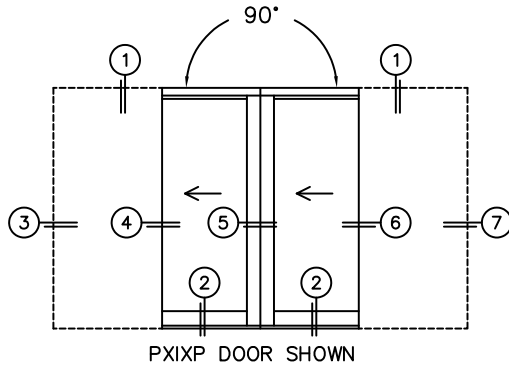

FLEETWOOD
WINDOWS & DOORS
FleetwoodUSA.com

NORWOOD 3070EX M/S
90°PXIXP STANDARD CONFIG.
NO SCREENS

ORDER NO.:

ITEM NO.:

REQUIRED DEALER INFO.

A (DAYLIGHT WIDTH)	
B (DAYLIGHT WIDTH)	
C (NET FRAME HEIGHT)	
SILL PAN HEIGHT(INTERIOR LEG) (3/4", 1-1/16", 1-7/16" OR 1-7/8")	

CALCULATED VALUES (FLEETWOOD SUPPLIED)

D (POCKET WIDTH)	
E (NET FRAME WIDTH)	
F (POCKET WIDTH)	
G (NET FRAME WIDTH)	

NOTES:

(USE RULER TO SCALE DIMENSIONS IN INCHES)

SCALE: 1/4

(USE RULER TO SCALE DIMENSIONS IN INCHES)

SCALE: 1/4

*CAUTION: WHEN CONSTRUCTING POCKET NOTE THAT DAYLIGHT WIDTH DOES NOT INCLUDE 1" SET BACK FOR POST INTERLOCKER.