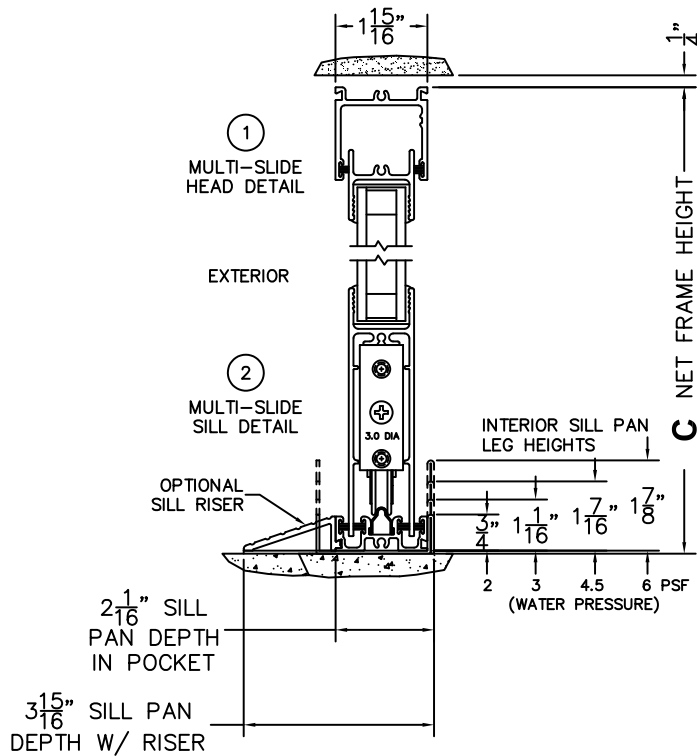

CALCULATED VALUES (FLEETWOOD SUPPLIED)

D (POCKET WIDTH)	
E (NET FRAME WIDTH)	
F (POCKET WIDTH)	
G (NET FRAME WIDTH)	

NOTES:

(USE RULER TO SCALE DIMENSIONS IN INCHES)

SCALE: 1/4

(USE RULER TO SCALE DIMENSIONS IN INCHES)

SCALE: 1/4

*CAUTION: WHEN CONSTRUCTING POCKET NOTE THAT DAYLIGHT WIDTH DOES NOT INCLUDE 1" SET BACK FOR POST INTERLOCKER.