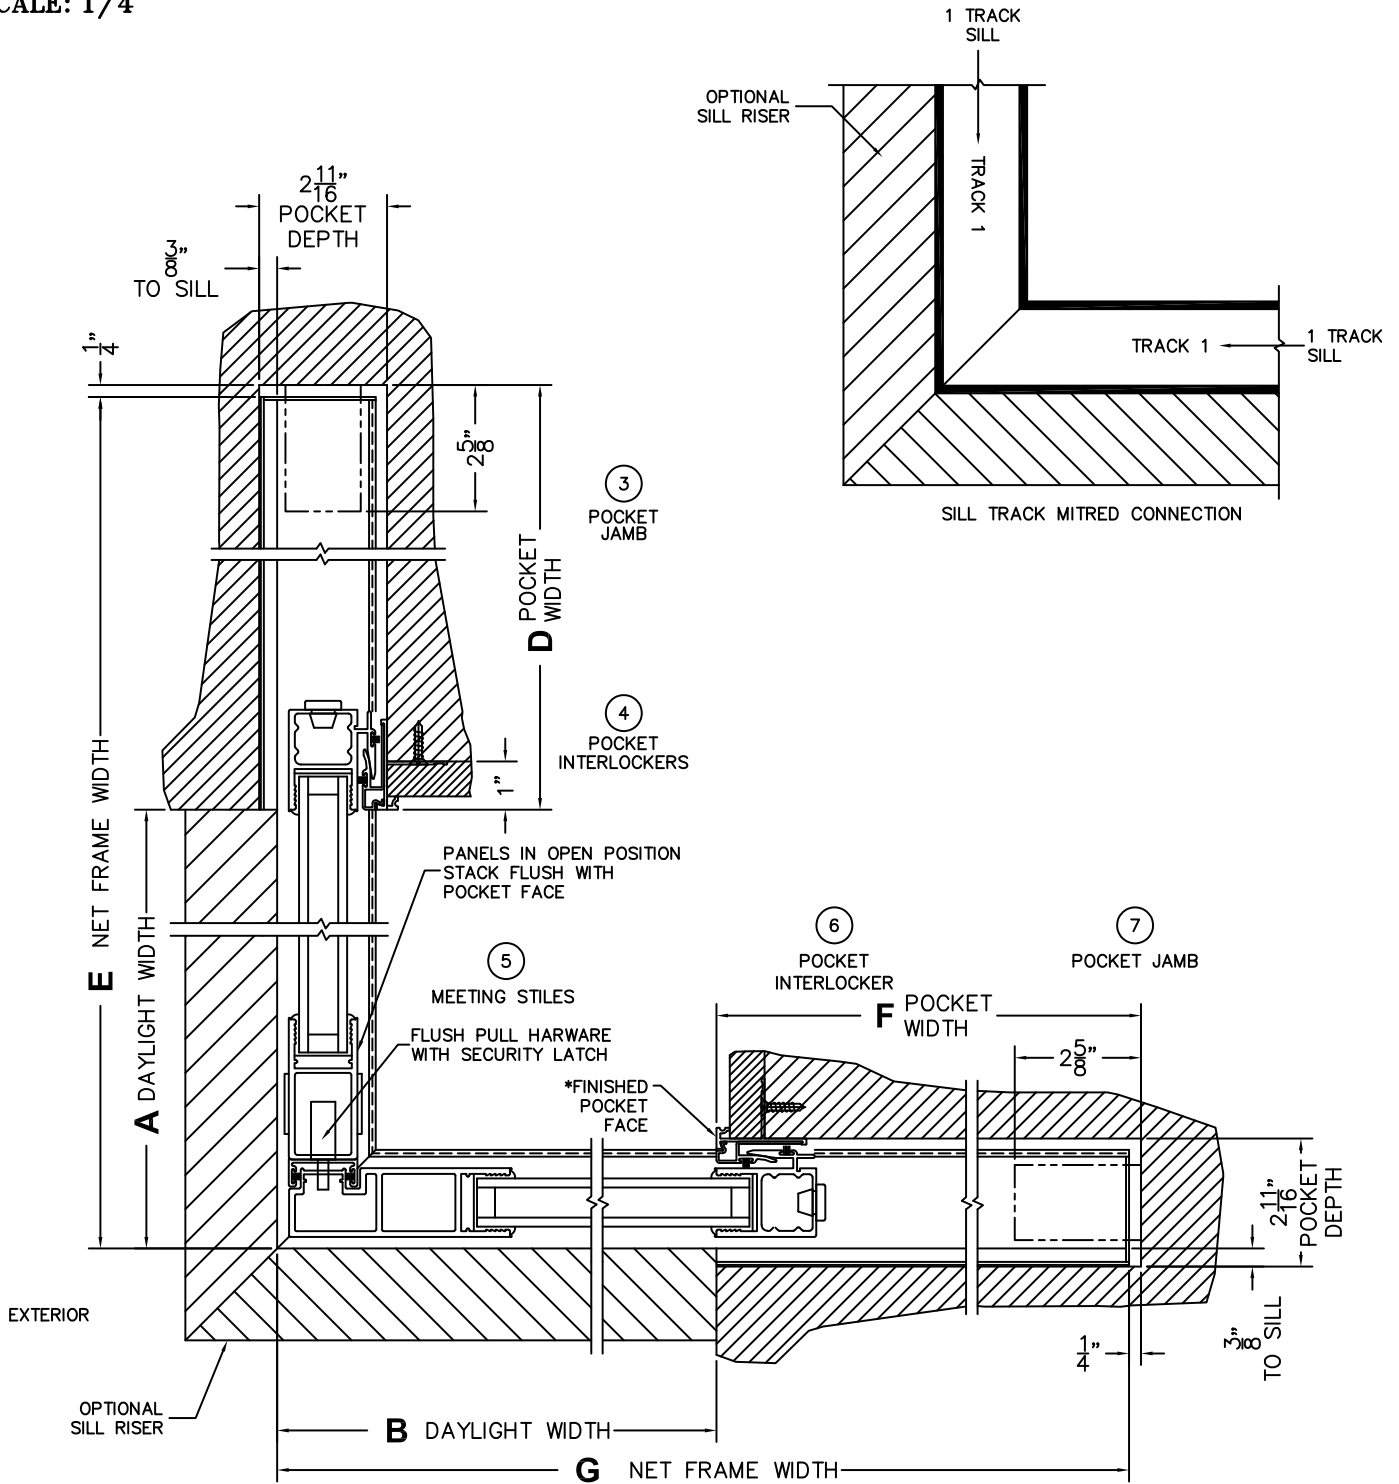

FLEETWOOD
WINDOWS & DOORS
FleetwoodUSA.com

NORWOOD 3070EX M/S
90°PXIXP STANDARD CONFIG.
NO SCREENS

ORDER NO.:

ITEM NO.:

REQUIRED DEALER INFO.

A (DAYLIGHT WIDTH)	
B (DAYLIGHT WIDTH)	
C (NET FRAME HEIGHT)	
SILL PAN HEIGHT(INTERIOR LEG) (3/4", 1-1/16", 1-7/16" OR 1-7/8")	

CALCULATED VALUES (FLEETWOOD SUPPLIED)

D (POCKET WIDTH)	
E (NET FRAME WIDTH)	
F (POCKET WIDTH)	
G (NET FRAME WIDTH)	

NOTES:

(USE RULER TO SCALE DIMENSIONS IN INCHES)

SCALE: 1/4

(USE RULER TO SCALE DIMENSIONS IN INCHES)

SCALE: 1/4

*CAUTION: WHEN CONSTRUCTING POCKET NOTE THAT DAYLIGHT WIDTH DOES NOT INCLUDE 1" SET BACK FOR POST INTERLOCKER.