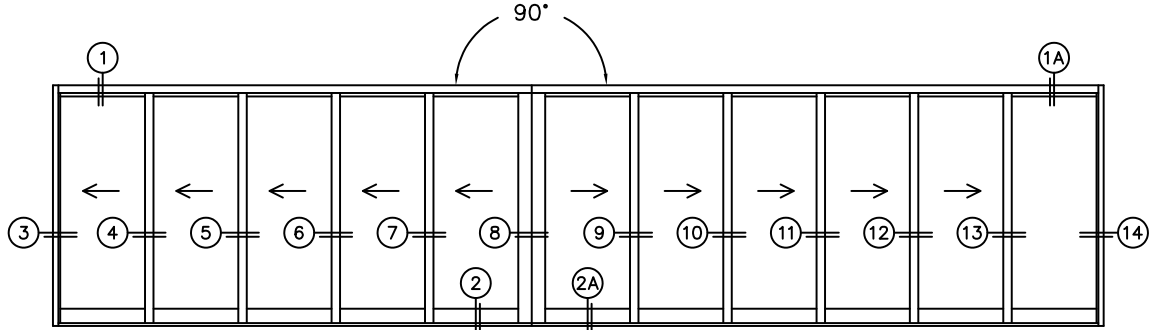

SILL PAN HEIGHT(INTERIOR LEG)
(3/4", 1-1/16", 1-7/16" OR 1-7/8")

NOTES:

(USE RULER TO SCALE DIMENSIONS IN INCHES)

SCALE: 1/4

OXXXXIXXXXXO DOOR SHOWN

FLEETWOOD
WINDOWS & DOORS
FleetwoodUSA.com

NORWOOD 3070EX M/S
900XXXXIXXXXXXO STANDARD CONFIGURATION
NO SCREENS

ORDER NO.:

ITEM NO.:

(USE RULER TO SCALE DIMENSIONS IN INCHES)

SCALE: 1/4

(USE RULER TO SCALE DIMENSIONS IN INCHES)

SCALE: 1/8

(USE RULER TO SCALE DIMENSIONS IN INCHES)

SCALE: 1/4