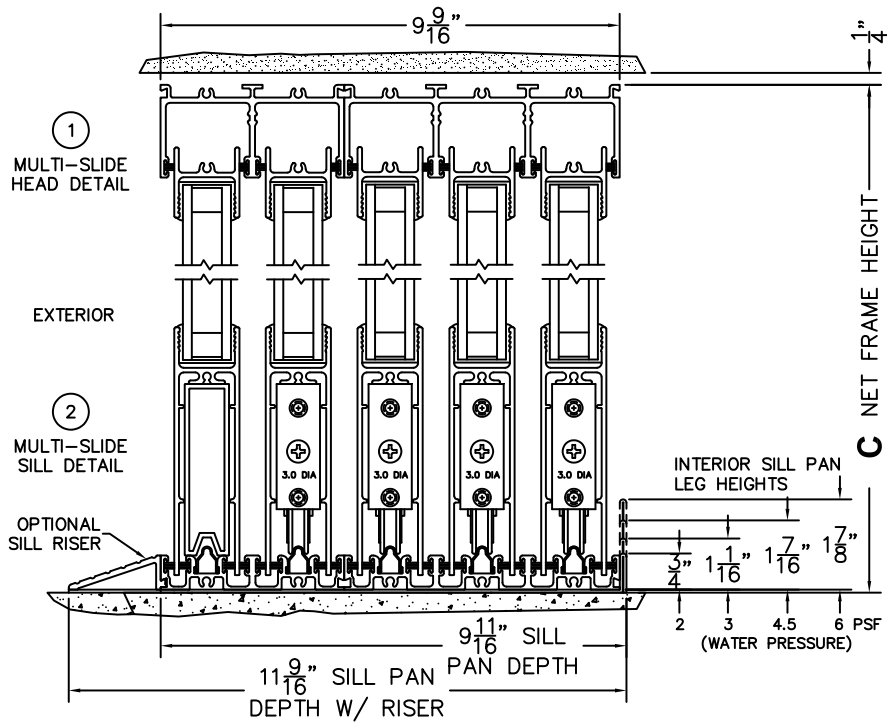

SILL PAN HEIGHT(INTERIOR LEG)
(3/4", 1-1/16", 1-7/16" OR 1-7/8")

NOTES:

(USE RULER TO SCALE DIMENSIONS IN INCHES)

SCALE: 1/4

OXXXXIXXXXXO DOOR SHOWN

FLEETWOOD
WINDOWS & DOORS
FleetwoodUSA.com

NORWOOD 3070EX M/S
900XXXXIXXXXXXO STANDARD CONFIGURATION
NO SCREENS

ORDER NO.:

ITEM NO.:

(USE RULER TO SCALE DIMENSIONS IN INCHES)

SCALE: 1/4

(USE RULER TO SCALE DIMENSIONS IN INCHES)

SCALE: 1/8

(USE RULER TO SCALE DIMENSIONS IN INCHES)

SCALE: 1/4