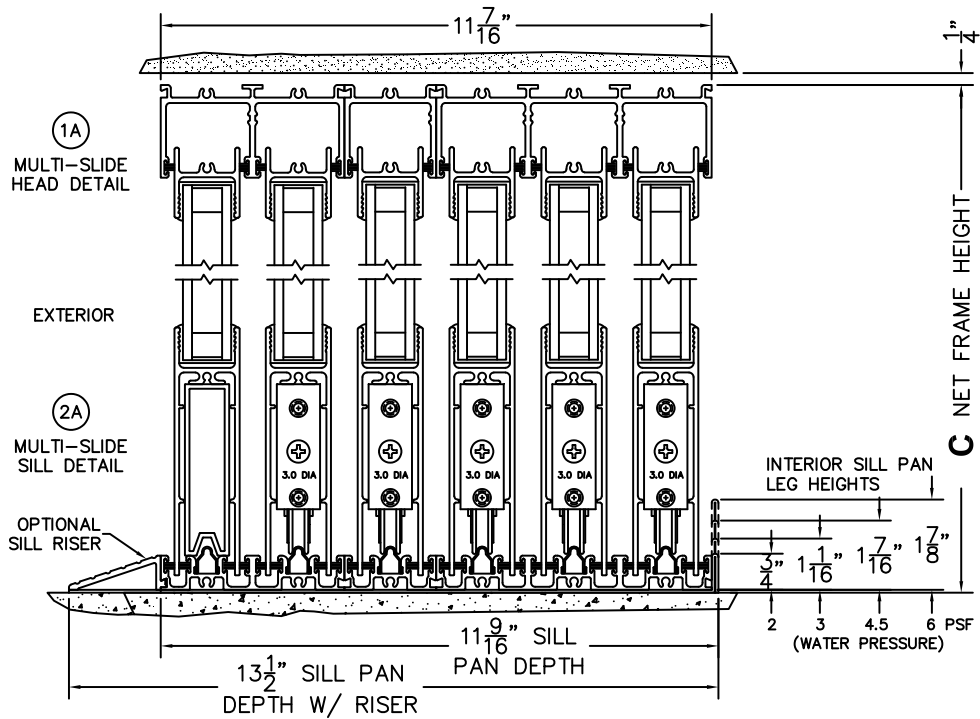

SILL PAN HEIGHT(INTERIOR LEG)
(3/4", 1-1/16", 1-7/16" OR 1-7/8")

NOTES:

(USE RULER TO SCALE DIMENSIONS IN INCHES)

SCALE: 1/4

OXXXXIXXXXXO DOOR SHOWN

FLEETWOOD
WINDOWS & DOORS
FleetwoodUSA.com

NORWOOD 3070EX M/S
900XXXXIXXXXXXO STANDARD CONFIGURATION
NO SCREENS

ORDER NO.:

ITEM NO.:

(USE RULER TO SCALE DIMENSIONS IN INCHES)

SCALE: 1/4

(USE RULER TO SCALE DIMENSIONS IN INCHES)

SCALE: 1/8

(USE RULER TO SCALE DIMENSIONS IN INCHES)

SCALE: 1/4