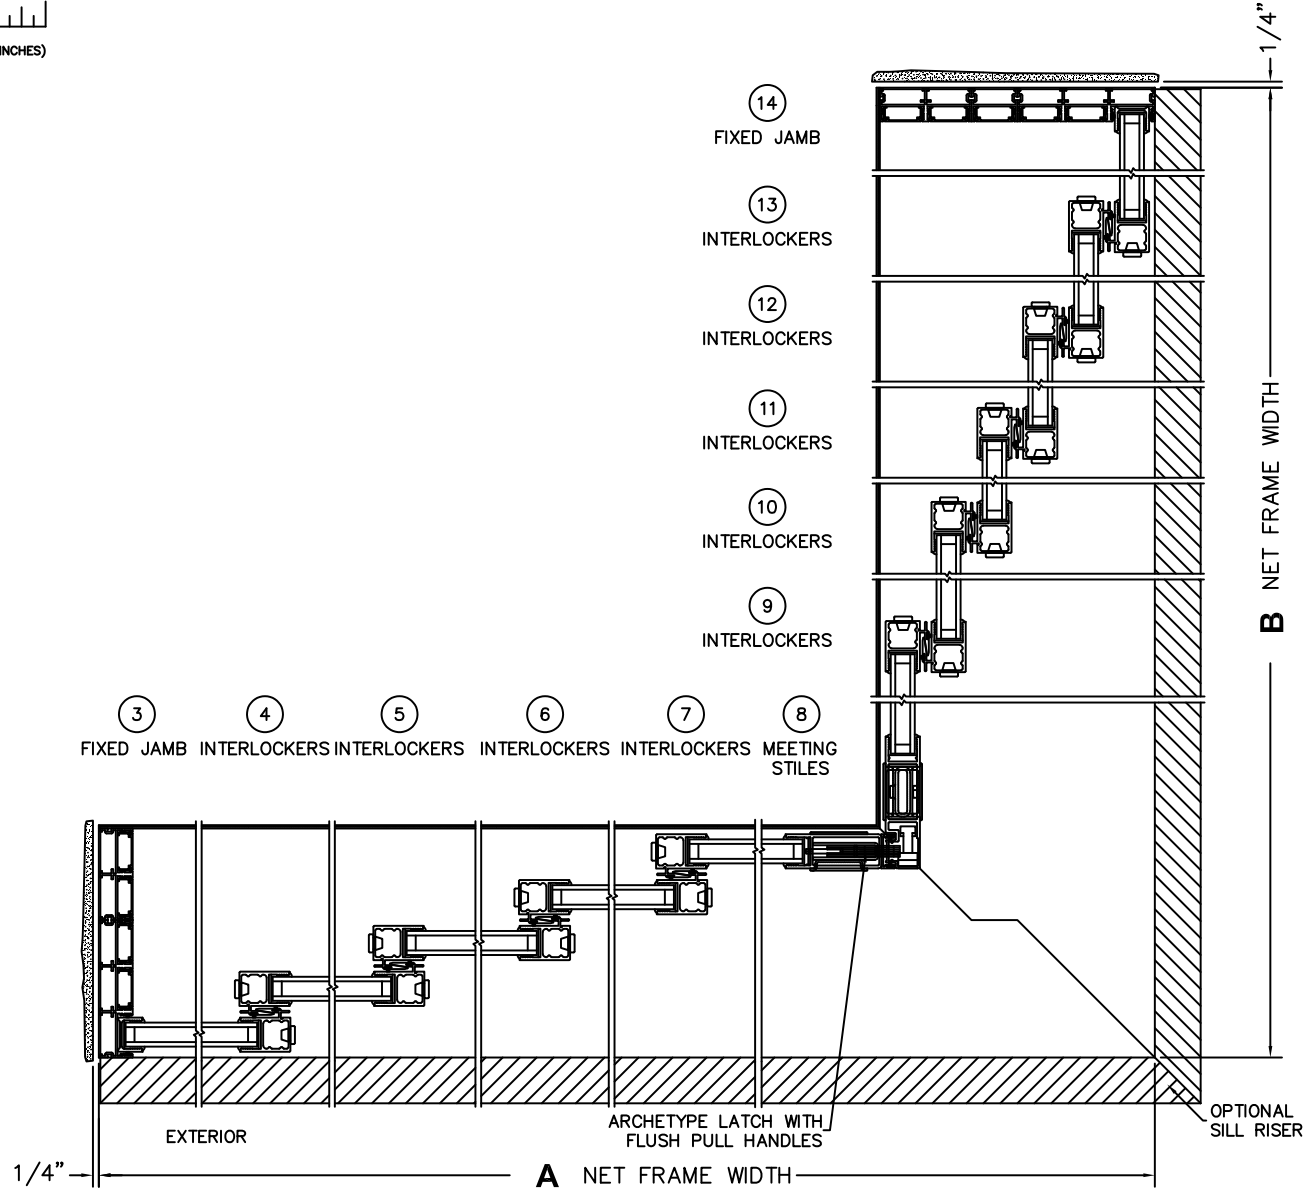

SILL PAN HEIGHT(INTERIOR LEG)
(3/4", 1-1/16", 1-7/16" OR 1-7/8")

NOTES:

(USE RULER TO SCALE DIMENSIONS IN INCHES)

SCALE: 1/4

OXXXXIXXXXXO DOOR SHOWN

FLEETWOOD
WINDOWS & DOORS
FleetwoodUSA.com

NORWOOD 3070EX M/S
900XXXXIXXXXXXO STANDARD CONFIGURATION
NO SCREENS

ORDER NO.:

ITEM NO.:

(USE RULER TO SCALE DIMENSIONS IN INCHES)

SCALE: 1/4

(USE RULER TO SCALE DIMENSIONS IN INCHES)

SCALE: 1/8

(USE RULER TO SCALE DIMENSIONS IN INCHES)

SCALE: 1/4