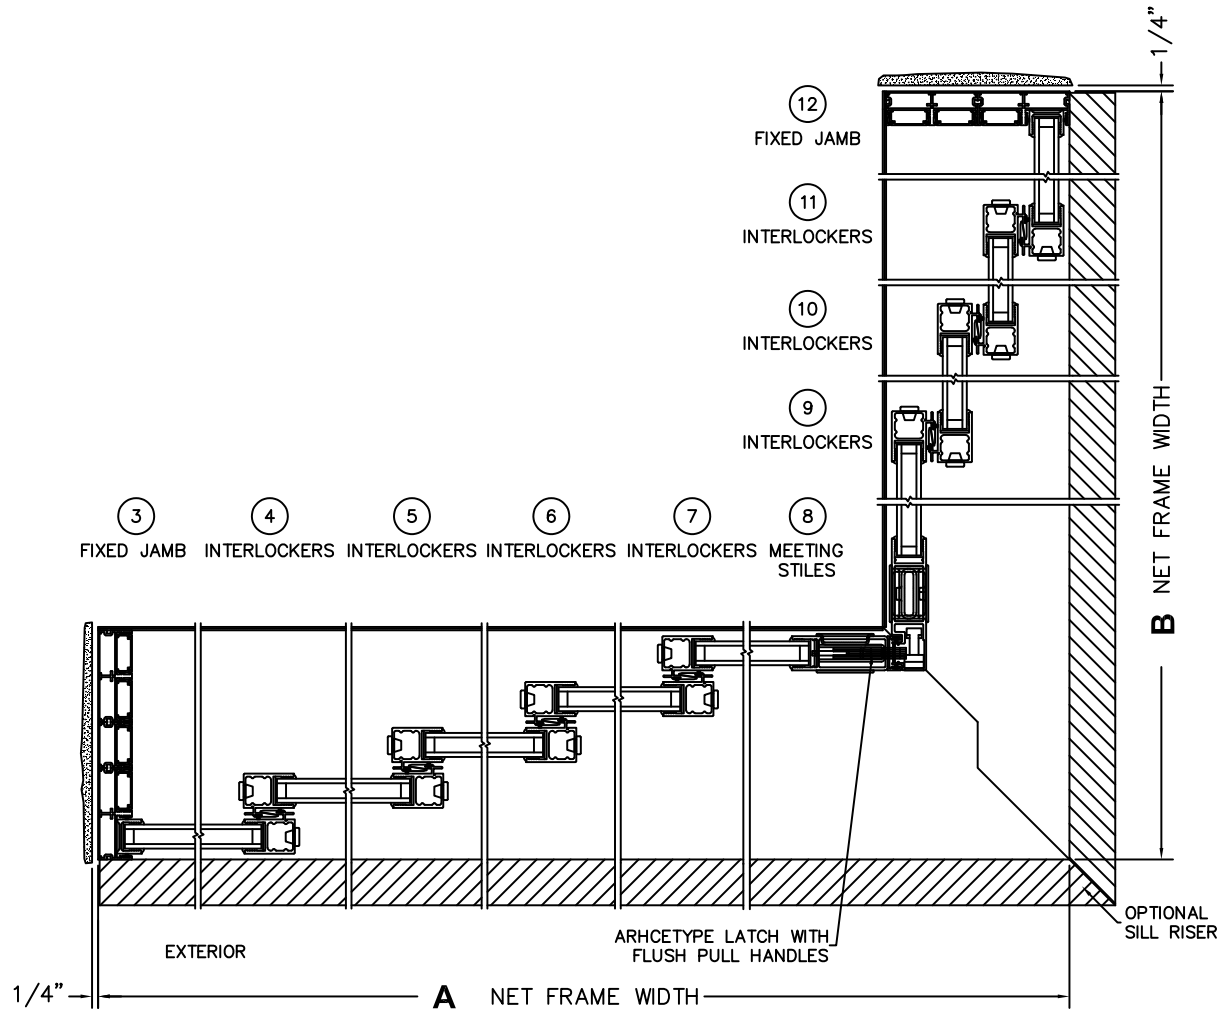

SILL PAN HEIGHT(INTERIOR LEG)
(3/4", 1-1/16", 1-7/16" OR 1-7/8")

NOTES:

(USE RULER TO SCALE DIMENSIONS IN INCHES)

SCALE: 1/4

OXXXXIXXXO DOOR SHOWN

FLEETWOOD
WINDOWS & DOORS
FleetwoodUSA.com

NORWOOD 3070EX M/S
900XXXXIXXXO STANDARD CONFIGURATION
NO SCREENS

ORDER NO.:

ITEM NO.:

(USE RULER TO SCALE DIMENSIONS IN INCHES)

SCALE: 1/8"

FLEETWOOD
WINDOWS & DOORS
FleetwoodUSA.com

NORWOOD 3070EX M/S
900XXXXIXXXO STANDARD CONFIGURATION
NO SCREENS

ORDER NO.:

ITEM NO.:

(USE RULER TO SCALE DIMENSIONS IN INCHES)

SCALE: 1/4