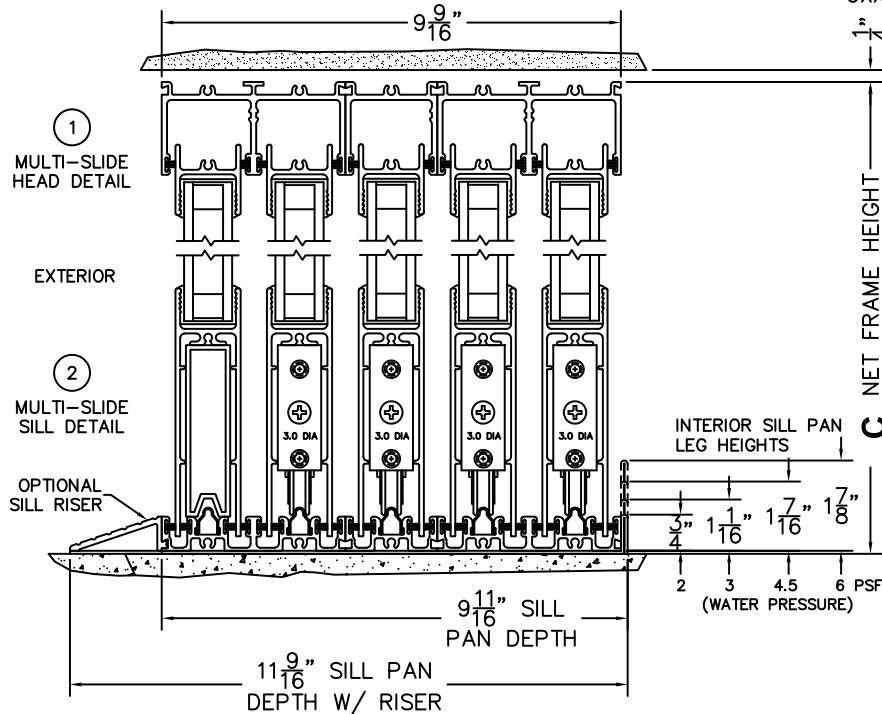

SILL PAN HEIGHT(INTERIOR LEG)
(3/4", 1-1/16", 1-7/16" OR 1-7/8")

NOTES:

(USE RULER TO SCALE DIMENSIONS IN INCHES)

SCALE: 1/4

OXXXXIXXXO DOOR SHOWN

FLEETWOOD
WINDOWS & DOORS
FleetwoodUSA.com

NORWOOD 3070EX M/S
900XXXXIXXXO STANDARD CONFIGURATION
NO SCREENS

ORDER NO.:

ITEM NO.:

(USE RULER TO SCALE DIMENSIONS IN INCHES)

SCALE: 1/8"

FLEETWOOD
WINDOWS & DOORS
FleetwoodUSA.com

NORWOOD 3070EX M/S
900XXXXIXXXO STANDARD CONFIGURATION
NO SCREENS

ORDER NO.:

ITEM NO.:

(USE RULER TO SCALE DIMENSIONS IN INCHES)

SCALE: 1/4