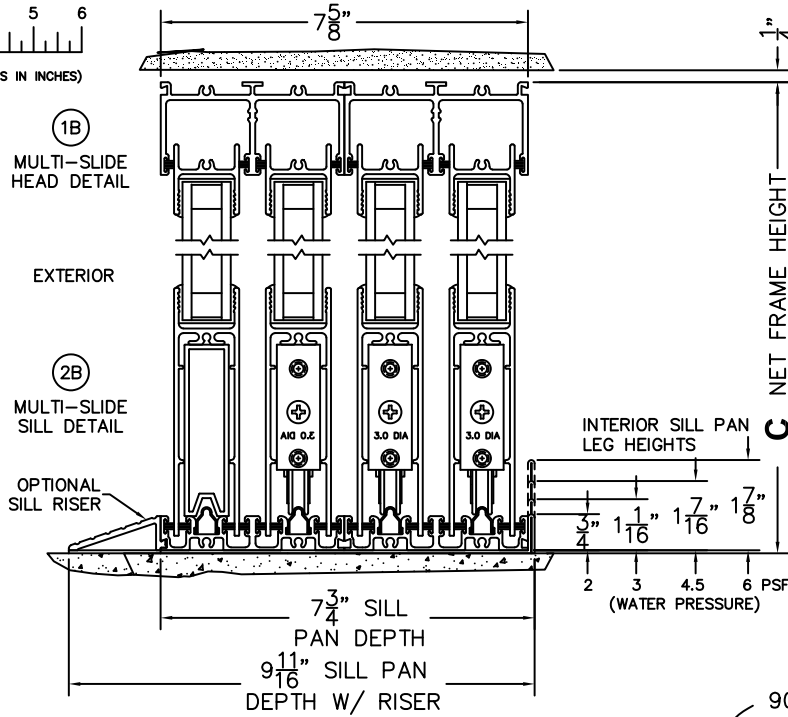

SILL PAN HEIGHT(INTERIOR LEG)
(3/4", 1-1/16", 1-7/16" OR 1-7/8")

NOTES:

(USE RULER TO SCALE DIMENSIONS IN INCHES)

SCALE: 1/4

OXXXXIXXXO DOOR SHOWN

FLEETWOOD
WINDOWS & DOORS
FleetwoodUSA.com

NORWOOD 3070EX M/S
900XXXXIXXXO STANDARD CONFIGURATION
NO SCREENS

ORDER NO.:

ITEM NO.:

(USE RULER TO SCALE DIMENSIONS IN INCHES)

SCALE: 1/8"

FLEETWOOD
WINDOWS & DOORS
FleetwoodUSA.com

NORWOOD 3070EX M/S
900XXXXIXXXO STANDARD CONFIGURATION
NO SCREENS

ORDER NO.:

ITEM NO.:

(USE RULER TO SCALE DIMENSIONS IN INCHES)

SCALE: 1/4