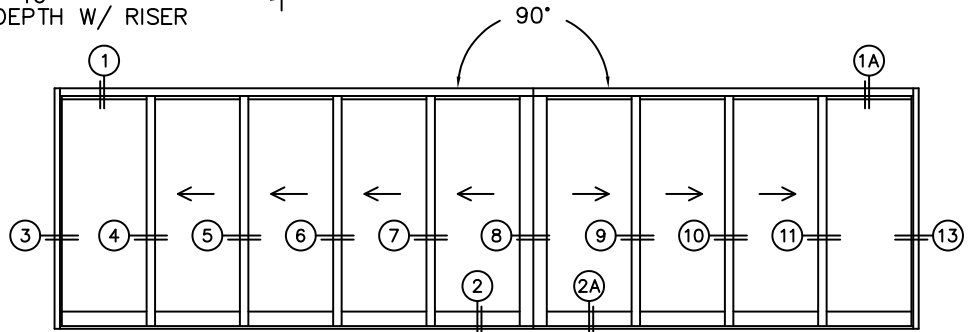

SILL PAN HEIGHT(INTERIOR LEG)
(3/4", 1-1/16", 1-7/16" OR 1-7/8")

NOTES:

(USE RULER TO SCALE DIMENSIONS IN INCHES)

SCALE: 1/4

OXXXXIXXXO DOOR SHOWN

FLEETWOOD
WINDOWS & DOORS
FleetwoodUSA.com

NORWOOD 3070EX M/S
900XXXXIXXXO STANDARD CONFIGURATION
NO SCREENS

ORDER NO.:

ITEM NO.:

(USE RULER TO SCALE DIMENSIONS IN INCHES)

SCALE: 1/8"

FLEETWOOD
WINDOWS & DOORS
FleetwoodUSA.com

NORWOOD 3070EX M/S
900XXXXIXXXO STANDARD CONFIGURATION
NO SCREENS

ORDER NO.:

ITEM NO.:

(USE RULER TO SCALE DIMENSIONS IN INCHES)

SCALE: 1/4