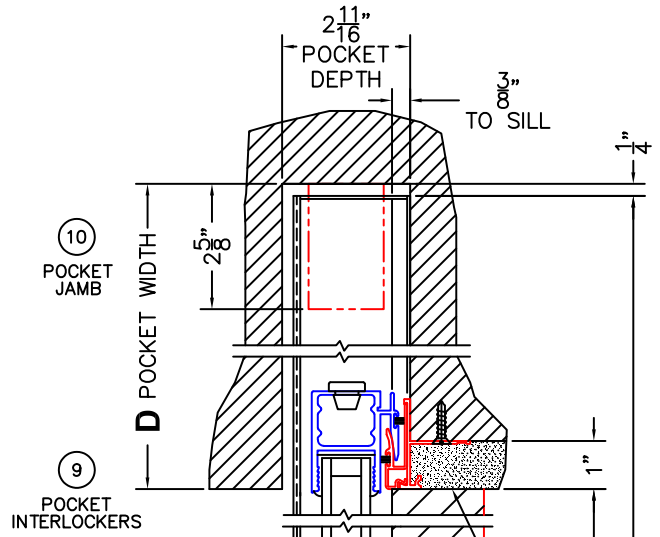

FLEETWOOD
WINDOWS & DOORS
FleetwoodUSA.com

NORWOOD 3070EX M/S
90°OXXXXIXP STANDARD CONFIG.
NO SCREENS

ORDER NO.:

ITEM NO.:

REQUIRED DEALER INFO.

A (NET FRAME WIDTH)	
B (DAYLIGHT WIDTH)	
C (NET FRAME HEIGHT)	
SILL PAN HEIGHT(INTERIOR LEG)	3/4", 1-1/16", 1-7/16" OR 1-7/8"

CALCULATED VALUES (FLEETWOOD SUPPLIED)

D (POCKET WIDTH)	
E (NET FRAME WIDTH)	

NOTES:

(USE RULER TO SCALE DIMENSIONS IN INCHES)

SCALE: 1/4"

(USE RULER TO SCALE DIMENSIONS IN INCHES)

SCALE: 1/4

*CAUTION: WHEN CONSTRUCTING POCKET NOTE THAT DAYLIGHT WIDTH DOES NOT INCLUDE 1" SET BACK FOR POST INTERLOCKER.