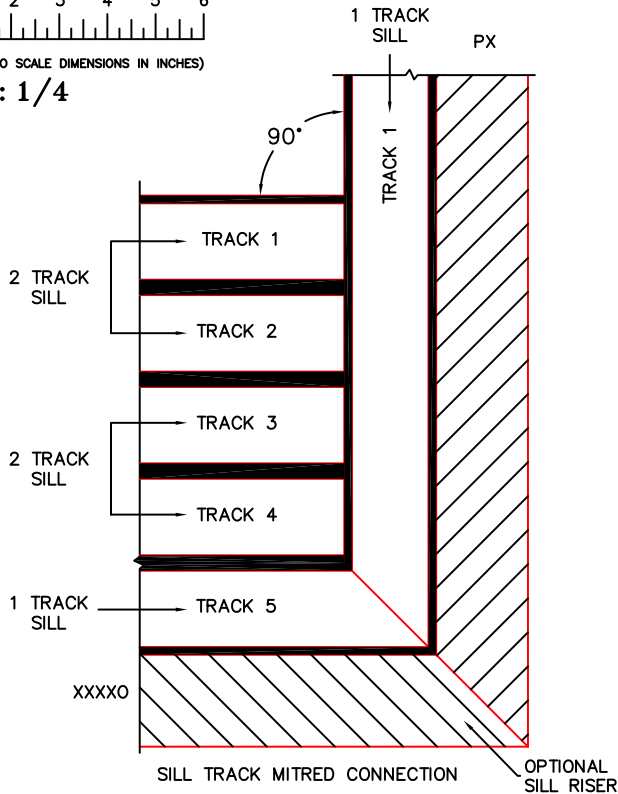

FLEETWOOD
WINDOWS & DOORS
FleetwoodUSA.com

NORWOOD 3070EX M/S
90°OXXXXIXP STANDARD CONFIG.
NO SCREENS

ORDER NO.:

ITEM NO.:

REQUIRED DEALER INFO.

A (NET FRAME WIDTH)	
B (DAYLIGHT WIDTH)	
C (NET FRAME HEIGHT)	
SILL PAN HEIGHT(INTERIOR LEG)	3/4", 1-1/16", 1-7/16" OR 1-7/8"

CALCULATED VALUES (FLEETWOOD SUPPLIED)

D (POCKET WIDTH)	
E (NET FRAME WIDTH)	

NOTES:

(USE RULER TO SCALE DIMENSIONS IN INCHES)

SCALE: 1/4"

(USE RULER TO SCALE DIMENSIONS IN INCHES)

SCALE: 1/4

*CAUTION: WHEN CONSTRUCTING POCKET NOTE THAT DAYLIGHT WIDTH DOES NOT INCLUDE 1" SET BACK FOR POST INTERLOCKER.