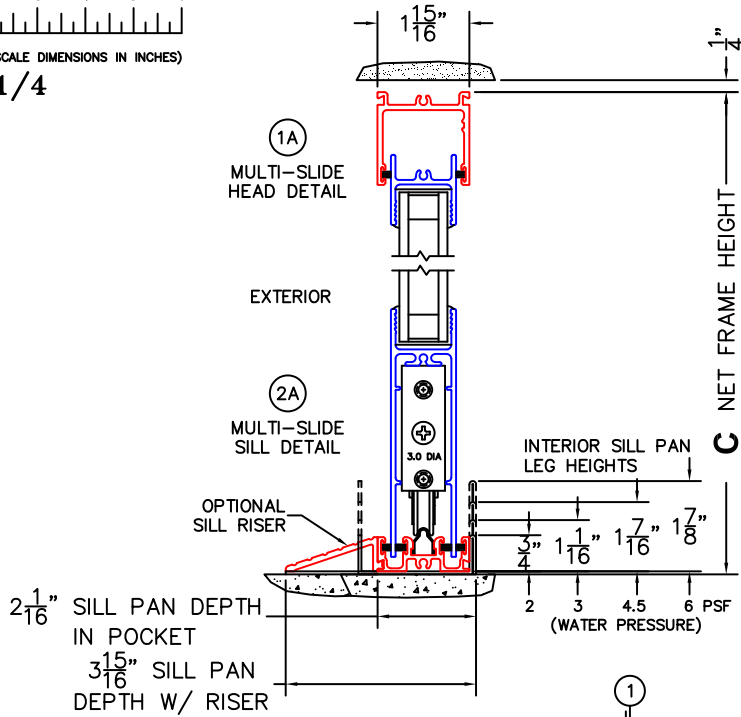

FLEETWOOD
WINDOWS & DOORS
FleetwoodUSA.com

NORWOOD 3070EX M/S
90°OXXXXIXP STANDARD CONFIG.
NO SCREENS

ORDER NO.:

ITEM NO.:

REQUIRED DEALER INFO.

A (NET FRAME WIDTH)	
B (DAYLIGHT WIDTH)	
C (NET FRAME HEIGHT)	
SILL PAN HEIGHT(INTERIOR LEG)	3/4", 1-1/16", 1-7/16" OR 1-7/8"

CALCULATED VALUES (FLEETWOOD SUPPLIED)

D (POCKET WIDTH)	
E (NET FRAME WIDTH)	

NOTES:

(USE RULER TO SCALE DIMENSIONS IN INCHES)

SCALE: 1/4"

(USE RULER TO SCALE DIMENSIONS IN INCHES)

SCALE: 1/4

*CAUTION: WHEN CONSTRUCTING POCKET NOTE THAT DAYLIGHT WIDTH DOES NOT INCLUDE 1" SET BACK FOR POST INTERLOCKER.