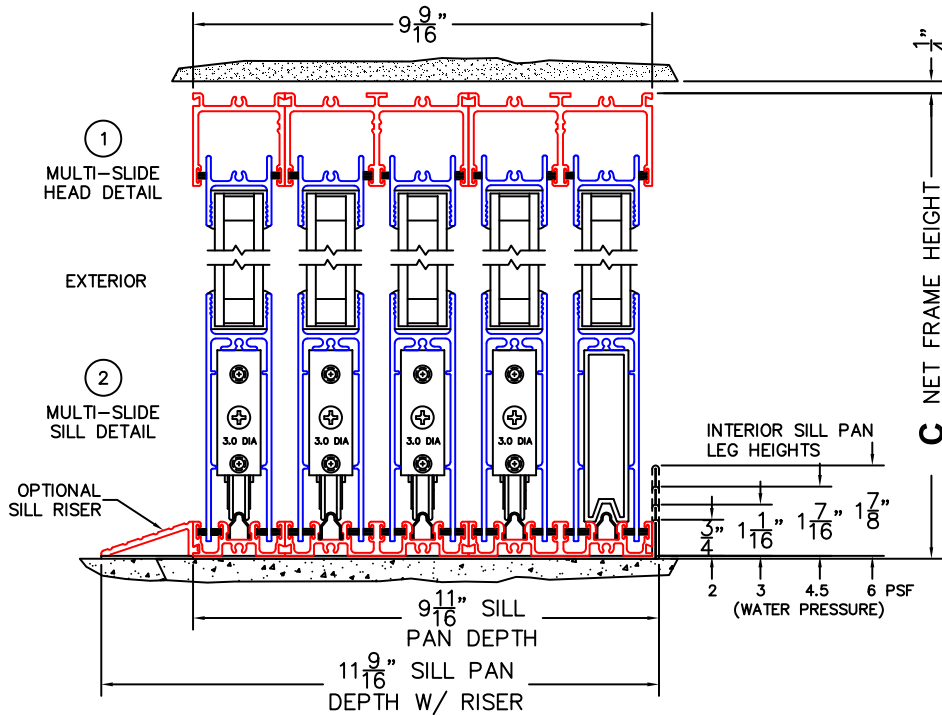

CALCULATED VALUES (FLEETWOOD SUPPLIED)

D (POCKET WIDTH)	
E (NET FRAME WIDTH)	

NOTES:

(USE RULER TO SCALE DIMENSIONS IN INCHES)

SCALE: 1/4"

(USE RULER TO SCALE DIMENSIONS IN INCHES)

SCALE: 1/4

*CAUTION: WHEN CONSTRUCTING POCKET NOTE THAT DAYLIGHT WIDTH DOES NOT INCLUDE 1" SET BACK FOR POST INTERLOCKER.