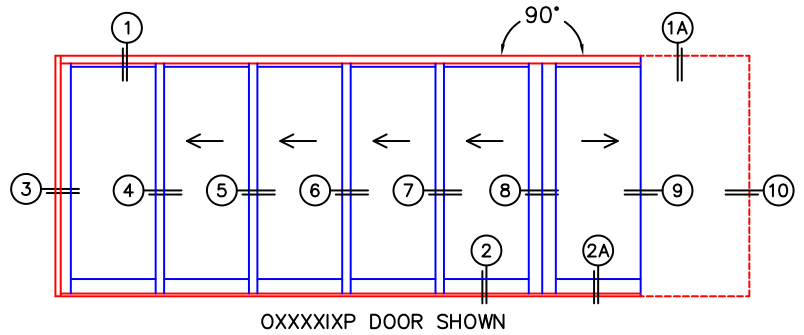

CALCULATED VALUES (FLEETWOOD SUPPLIED)

D (POCKET WIDTH)	
E (NET FRAME WIDTH)	

NOTES:

(USE RULER TO SCALE DIMENSIONS IN INCHES)

SCALE: 1/4"

(USE RULER TO SCALE DIMENSIONS IN INCHES)

SCALE: 1/4

*CAUTION: WHEN CONSTRUCTING POCKET NOTE THAT DAYLIGHT WIDTH DOES NOT INCLUDE 1" SET BACK FOR POST INTERLOCKER.