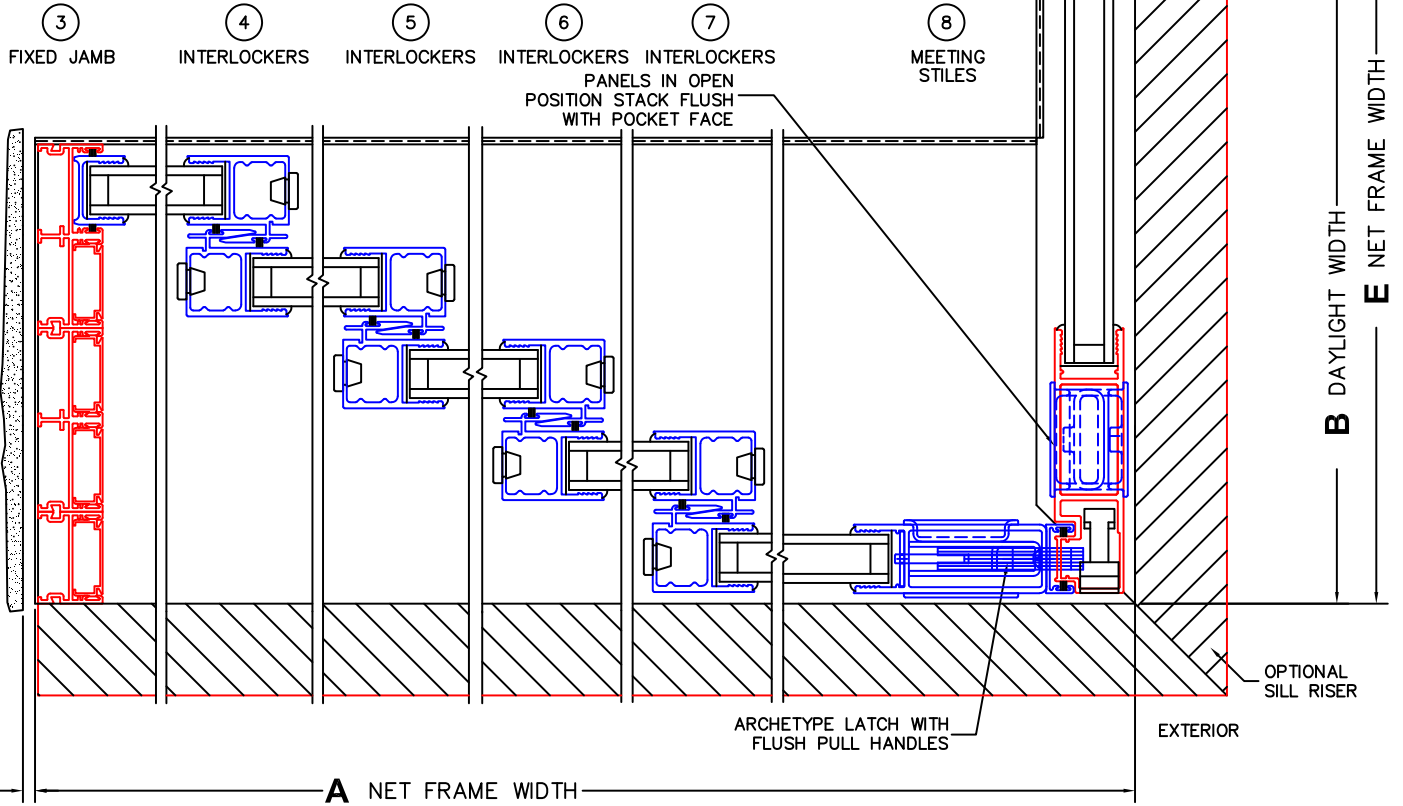

FLEETWOOD
WINDOWS & DOORS
FleetwoodUSA.com

NORWOOD 3070EX M/S
90°OXXXXIXP STANDARD CONFIG.
NO SCREENS

ORDER NO.:

ITEM NO.:

REQUIRED DEALER INFO.

A (NET FRAME WIDTH)	
B (DAYLIGHT WIDTH)	
C (NET FRAME HEIGHT)	
SILL PAN HEIGHT(INTERIOR LEG)	3/4", 1-1/16", 1-7/16" OR 1-7/8"

CALCULATED VALUES (FLEETWOOD SUPPLIED)

D (POCKET WIDTH)	
E (NET FRAME WIDTH)	

NOTES:

(USE RULER TO SCALE DIMENSIONS IN INCHES)

SCALE: 1/4"

(USE RULER TO SCALE DIMENSIONS IN INCHES)

SCALE: 1/4

*CAUTION: WHEN CONSTRUCTING POCKET NOTE THAT DAYLIGHT WIDTH DOES NOT INCLUDE 1" SET BACK FOR POST INTERLOCKER.