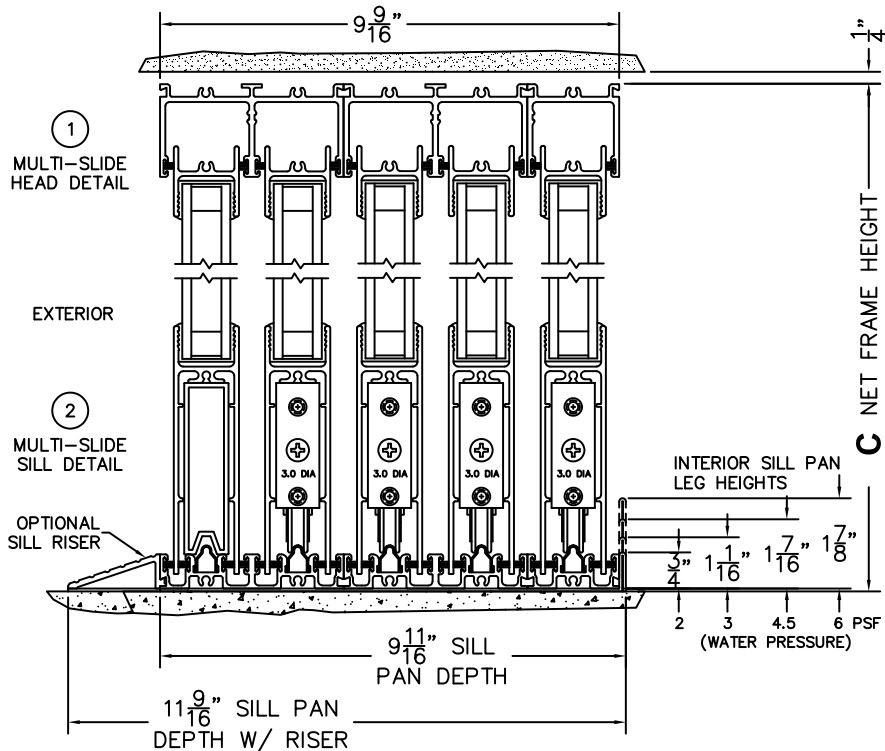

SILL PAN HEIGHT(INTERIOR LEG)
(3/4", 1-1/16", 1-7/16" OR 1-7/8")

NOTES:

(USE RULER TO SCALE DIMENSIONS IN INCHES)

SCALE: 1/4

OXXXXIO DOOR SHOWN

FLEETWOOD
WINDOWS & DOORS
FleetwoodUSA.com

NORWOOD 3070EX M/S

900XXXXIO STANDARD CONFIGURATION
NO SCREENS

ORDER NO.:

ITEM NO.:

(USE RULER TO SCALE DIMENSIONS IN INCHES)

SCALE: 1/4