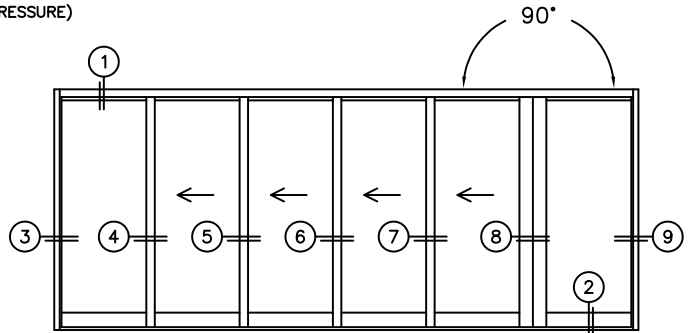

SILL PAN HEIGHT(INTERIOR LEG)
(3/4", 1-1/16", 1-7/16" OR 1-7/8")

NOTES:

(USE RULER TO SCALE DIMENSIONS IN INCHES)

SCALE: 1/4

OXXXXIO DOOR SHOWN

FLEETWOOD
WINDOWS & DOORS
FleetwoodUSA.com

NORWOOD 3070EX M/S

900XXXXIO STANDARD CONFIGURATION
NO SCREENS

ORDER NO.:

ITEM NO.:

(USE RULER TO SCALE DIMENSIONS IN INCHES)

SCALE: 1/4