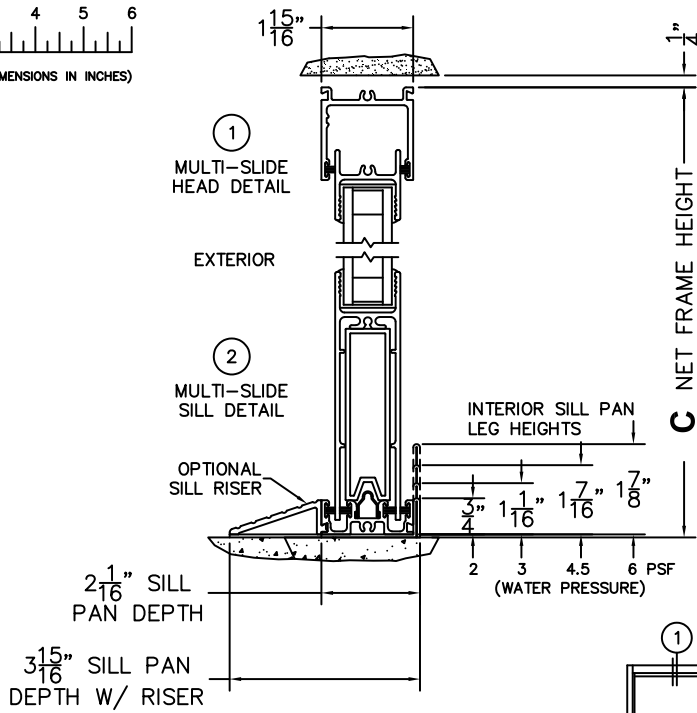

SILL PAN HEIGHT(INTERIOR LEG)
(3/4", 1-1/16", 1-7/16" OR 1-7/8")

NOTES:

(USE RULER TO SCALE DIMENSIONS IN INCHES)

SCALE: 1/4

OXXXXIO DOOR SHOWN

FLEETWOOD
WINDOWS & DOORS
FleetwoodUSA.com

NORWOOD 3070EX M/S

900XXXXIO STANDARD CONFIGURATION
NO SCREENS

ORDER NO.:

ITEM NO.:

(USE RULER TO SCALE DIMENSIONS IN INCHES)

SCALE: 1/4