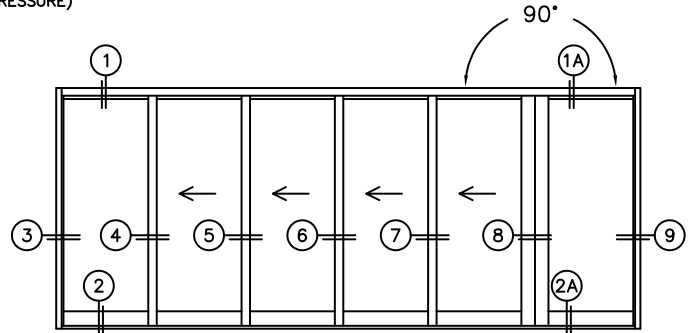

FLEETWOOD
WINDOWS & DOORS
FleetwoodUSA.com

NORWOOD 3070EX M/S
900XXXXIO STANDARD CONFIGURATION
NO SCREENS

ORDER NO.:

ITEM NO.:

REQUIRED DEALER INFO.

A(NET FRAME WIDTH)

B(NET FRAME WIDTH)

C(NET FRAME HEIGHT)

SILL PAN HEIGHT(INTERIOR LEG)
(3/4", 1-1/16", 1-7/16" OR 1-7/8")

NOTES:

(USE RULER TO SCALE DIMENSIONS IN INCHES)

SCALE: 1/4

OXXXXIO DOOR SHOWN

(USE RULER TO SCALE DIMENSIONS IN INCHES)

SCALE: 1/4