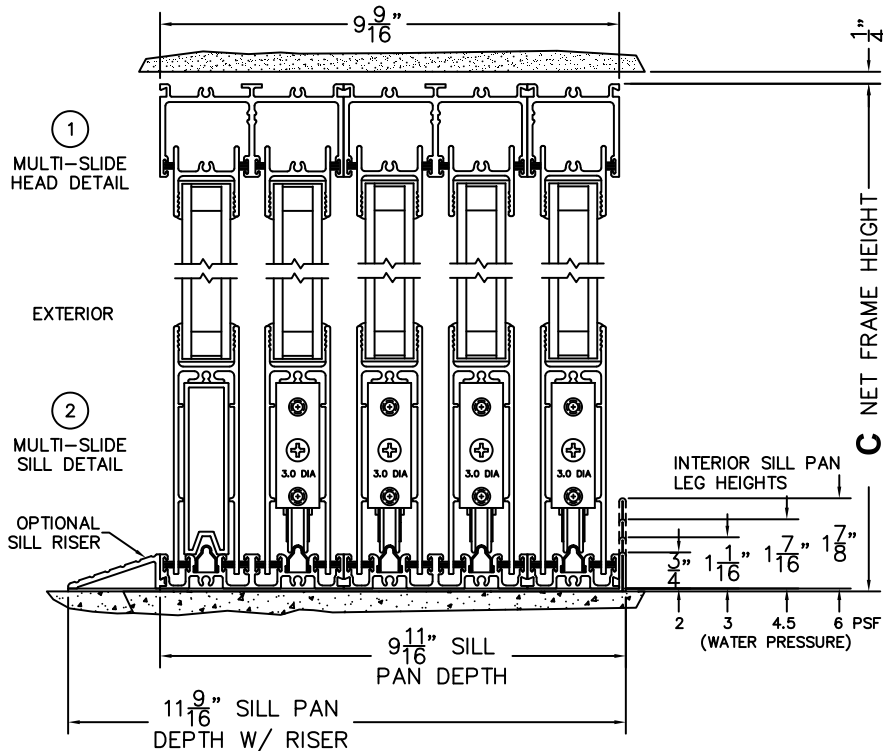

SILL PAN HEIGHT(INTERIOR LEG)
(3/4", 1-1/16", 1-7/16" OR 1-7/8")

NOTES:

(USE RULER TO SCALE DIMENSIONS IN INCHES)

SCALE: 1/4

OXXXXIO DOOR SHOWN

(USE RULER TO SCALE DIMENSIONS IN INCHES)

SCALE: 1/4