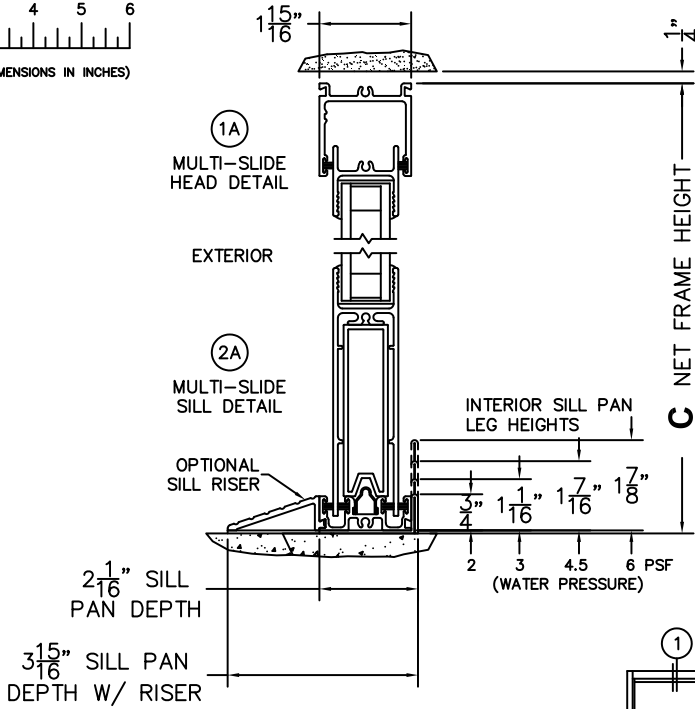

FLEETWOOD
WINDOWS & DOORS
FleetwoodUSA.com

NORWOOD 3070EX M/S
900XXXXIO STANDARD CONFIGURATION
NO SCREENS

ORDER NO.:

ITEM NO.:

REQUIRED DEALER INFO.

A(NET FRAME WIDTH)

B(NET FRAME WIDTH)

C(NET FRAME HEIGHT)

SILL PAN HEIGHT(INTERIOR LEG)
(3/4", 1-1/16", 1-7/16" OR 1-7/8")

NOTES:

(USE RULER TO SCALE DIMENSIONS IN INCHES)

SCALE: 1/4

OXXXXIO DOOR SHOWN

(USE RULER TO SCALE DIMENSIONS IN INCHES)

SCALE: 1/4