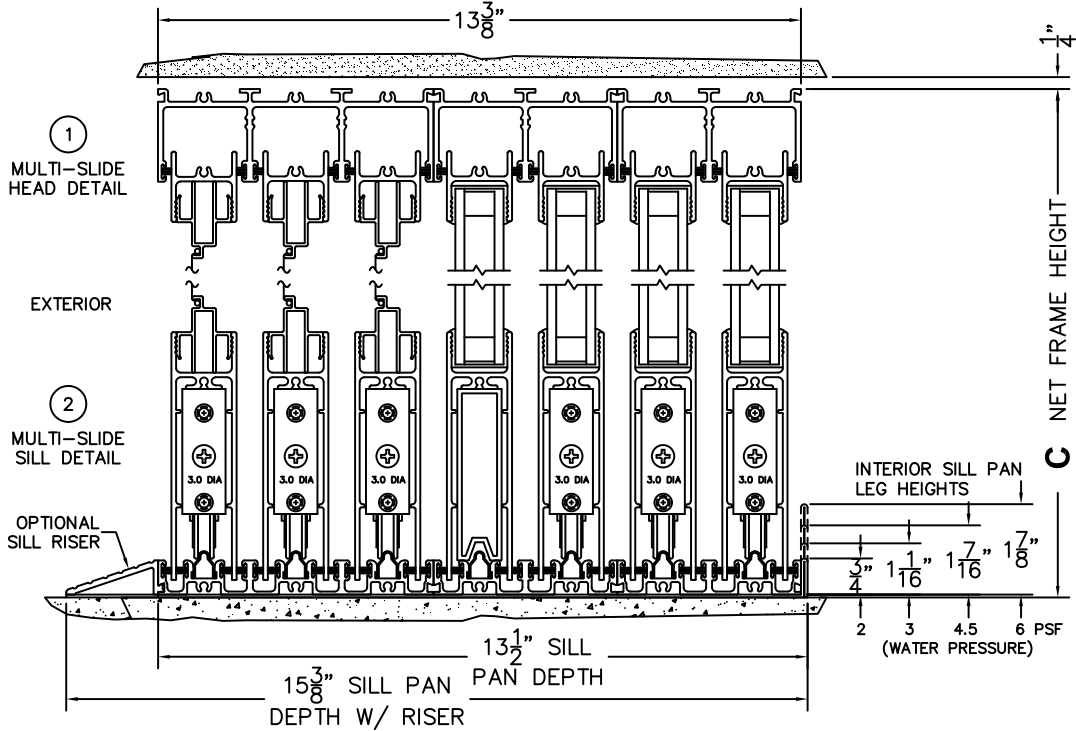

FLEETWOOD
WINDOWS & DOORS
FleetwoodUSA.com

NORWOOD 3070EX M/S
90°OXXXIXXXO STANDARD CONFIG.
WITH SCREENS

ORDER NO.: -

ITEM NO.:

REQUIRED DEALER INFO.

A(NET FRAME WIDTH)

B(NET FRAME WIDTH)

C(NET FRAME HEIGHT)

SILL PAN HEIGHT(INTERIOR LEG)
(3/4", 1-1/16", 1-7/16" OR 1-7/8")

NOTES:

(USE RULER TO SCALE DIMENSIONS IN INCHES)

SCALE: 1/4

FLEETWOOD
WINDOWS & DOORS
FleetwoodUSA.com

NORWOOD 3070EX M/S
90°OXXXIXXXO STANDARD CONFIG.
WITH SCREENS

ORDER NO.:

ITEM NO.:

(USE RULER TO SCALE DIMENSIONS IN INCHES)

SCALE: 1/8

FLEETWOOD
WINDOWS & DOORS
FleetwoodUSA.com

NORWOOD 3070EX M/S
90°OXXXIXXXO STANDARD CONFIG.
WITH SCREENS

ORDER NO.:

ITEM NO.:

(USE RULER TO SCALE DIMENSIONS IN INCHES)

SCALE: 1/4