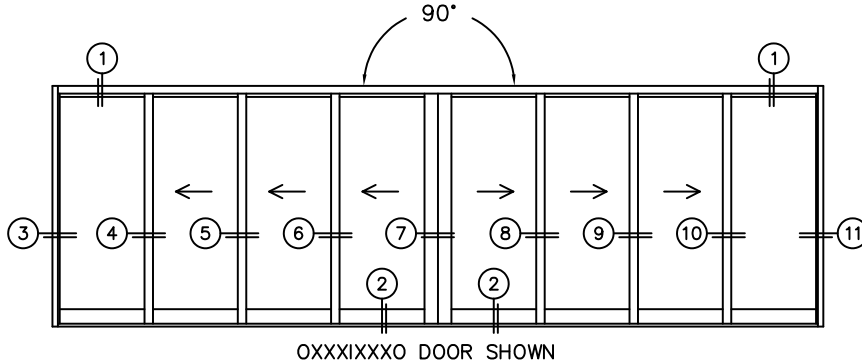

FLEETWOOD
WINDOWS & DOORS
FleetwoodUSA.com

NORWOOD 3070EX M/S
90°OXXXIXXXO STANDARD CONFIG.
WITH SCREENS

ORDER NO.: -

ITEM NO.:

REQUIRED DEALER INFO.

A(NET FRAME WIDTH)

B(NET FRAME WIDTH)

C(NET FRAME HEIGHT)

SILL PAN HEIGHT(INTERIOR LEG)
(3/4", 1-1/16", 1-7/16" OR 1-7/8")

NOTES:

(USE RULER TO SCALE DIMENSIONS IN INCHES)

SCALE: 1/4

FLEETWOOD
WINDOWS & DOORS
FleetwoodUSA.com

NORWOOD 3070EX M/S
90°OXXXIXXXO STANDARD CONFIG.
WITH SCREENS

ORDER NO.:

ITEM NO.:

(USE RULER TO SCALE DIMENSIONS IN INCHES)

SCALE: 1/8

FLEETWOOD
WINDOWS & DOORS
FleetwoodUSA.com

NORWOOD 3070EX M/S
90°OXXXIXXXO STANDARD CONFIG.
WITH SCREENS

ORDER NO.:

ITEM NO.:

(USE RULER TO SCALE DIMENSIONS IN INCHES)

SCALE: 1/4