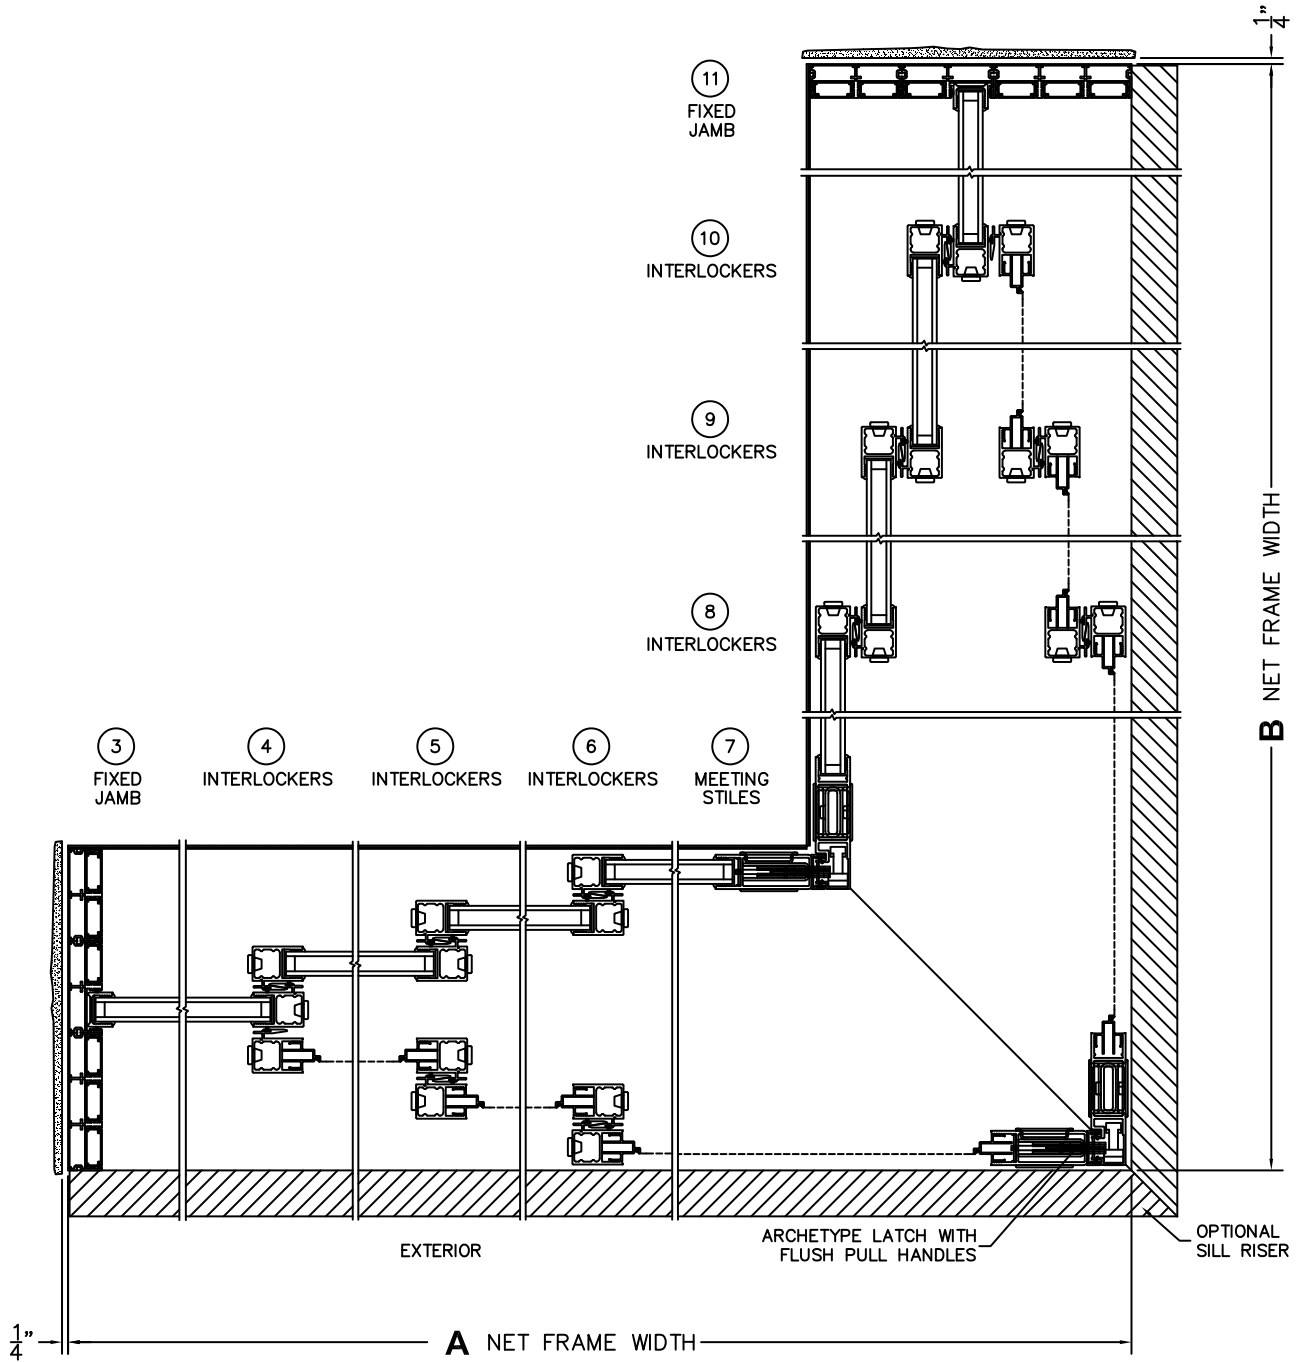

FLEETWOOD
WINDOWS & DOORS
FleetwoodUSA.com

NORWOOD 3070EX M/S
90°OXXXIXXXO STANDARD CONFIG.
WITH SCREENS

ORDER NO.: -

ITEM NO.:

REQUIRED DEALER INFO.

A(NET FRAME WIDTH)

B(NET FRAME WIDTH)

C(NET FRAME HEIGHT)

SILL PAN HEIGHT(INTERIOR LEG)
(3/4", 1-1/16", 1-7/16" OR 1-7/8")

NOTES:

(USE RULER TO SCALE DIMENSIONS IN INCHES)

SCALE: 1/4

FLEETWOOD
WINDOWS & DOORS
FleetwoodUSA.com

NORWOOD 3070EX M/S
90°OXXXIXXXO STANDARD CONFIG.
WITH SCREENS

ORDER NO.:

ITEM NO.:

(USE RULER TO SCALE DIMENSIONS IN INCHES)

SCALE: 1/8

FLEETWOOD
WINDOWS & DOORS
FleetwoodUSA.com

NORWOOD 3070EX M/S
90°OXXXIXXXO STANDARD CONFIG.
WITH SCREENS

ORDER NO.:

ITEM NO.:

(USE RULER TO SCALE DIMENSIONS IN INCHES)

SCALE: 1/4