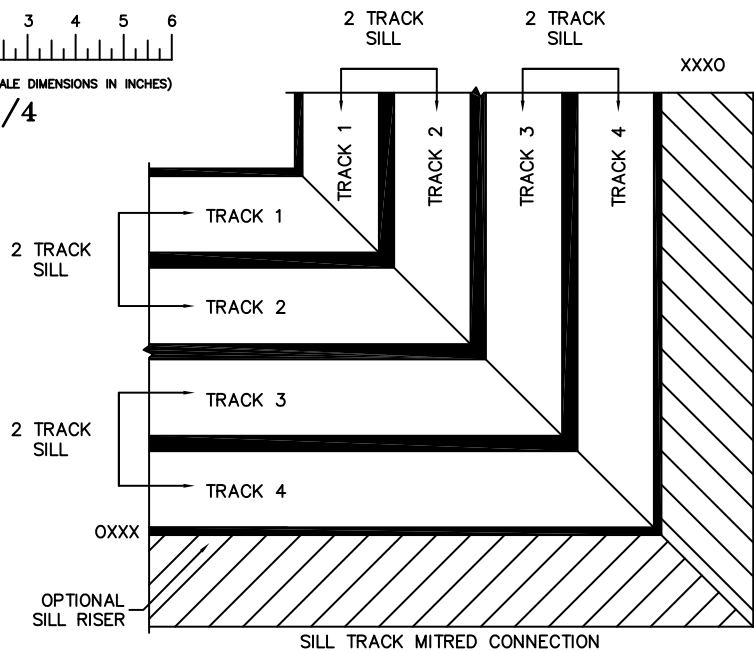

SILL PAN HEIGHT(INTERIOR LEG)
(3/4", 1-1/16", 1-7/16" OR 1-7/8")

NOTES:

(USE RULER TO SCALE DIMENSIONS IN INCHES)

SCALE: 1/4

OXXXIXXXO DOOR SHOWN

FLEETWOOD
WINDOWS & DOORS
FleetwoodUSA.com

NORWOOD 3070EX M/S

900XXXIXXXO CUSTOM CONFIGURATION
NO SCREENS

ORDER NO.:

ITEM NO.:

(USE RULER TO SCALE DIMENSIONS IN INCHES)

SCALE: 1/4

- ③
LOCK JAMB
- ④
INTERLOCKERS
- ⑤
INTERLOCKERS
- ⑥
INTERLOCKERS