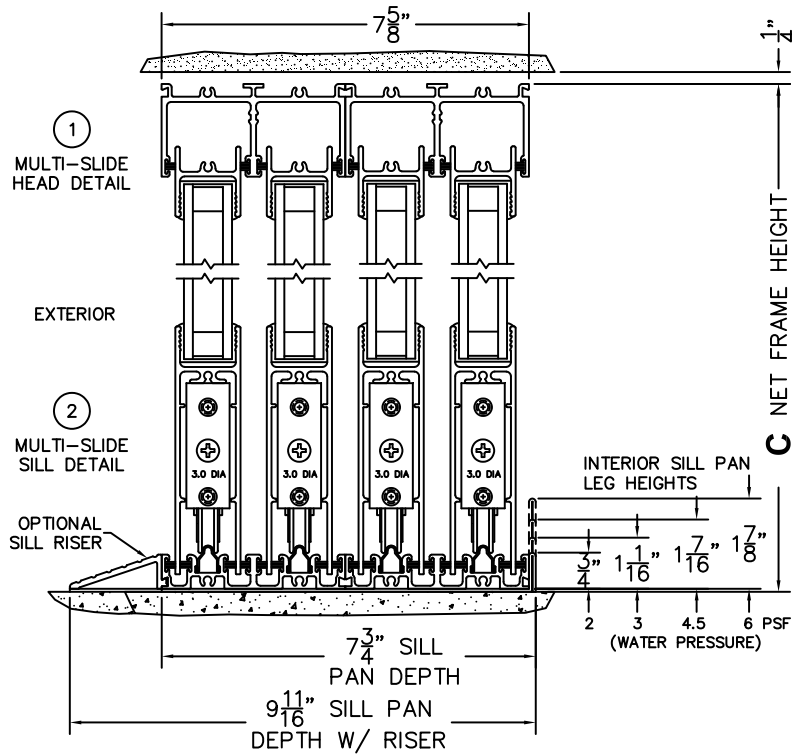

SILL PAN HEIGHT(INTERIOR LEG)
(3/4", 1-1/16", 1-7/16" OR 1-7/8")

NOTES:

(USE RULER TO SCALE DIMENSIONS IN INCHES)

SCALE: 1/4

OXXXIXXXO DOOR SHOWN

FLEETWOOD
WINDOWS & DOORS
FleetwoodUSA.com

NORWOOD 3070EX M/S

900XXXIXXXO CUSTOM CONFIGURATION
NO SCREENS

ORDER NO.:

ITEM NO.:

(USE RULER TO SCALE DIMENSIONS IN INCHES)

SCALE: 1/4

- ③
LOCK JAMB
- ④
INTERLOCKERS
- ⑤
INTERLOCKERS
- ⑥
INTERLOCKERS