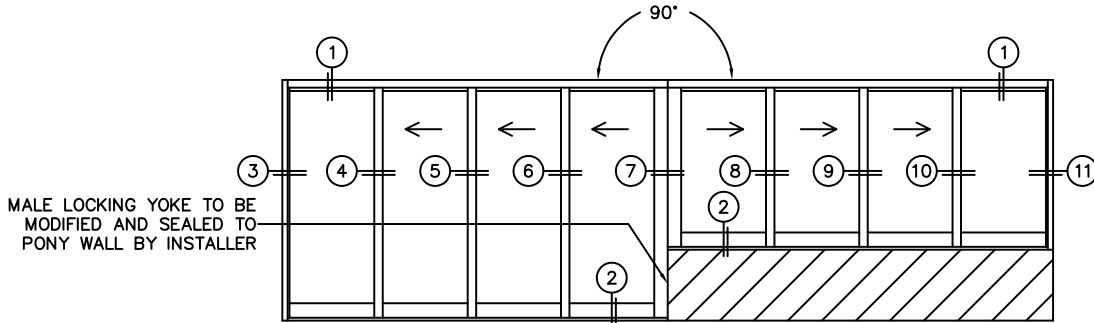

SILL PAN HEIGHT(INTERIOR LEG)
(3/4", 1-1/16", 1-7/16" OR 1-7/8")

NOTES:

(USE RULER TO SCALE DIMENSIONS IN INCHES)

SCALE: 1/4

OXXXIXXXO DOOR SHOWN

FLEETWOOD
WINDOWS & DOORS
FleetwoodUSA.com

NORWOOD 3070EX M/S

900XXXIXXXO CUSTOM CONFIGURATION
NO SCREENS

ORDER NO.:

ITEM NO.:

(USE RULER TO SCALE DIMENSIONS IN INCHES)

SCALE: 1/4

- ③
LOCK JAMB
- ④
INTERLOCKERS
- ⑤
INTERLOCKERS
- ⑥
INTERLOCKERS