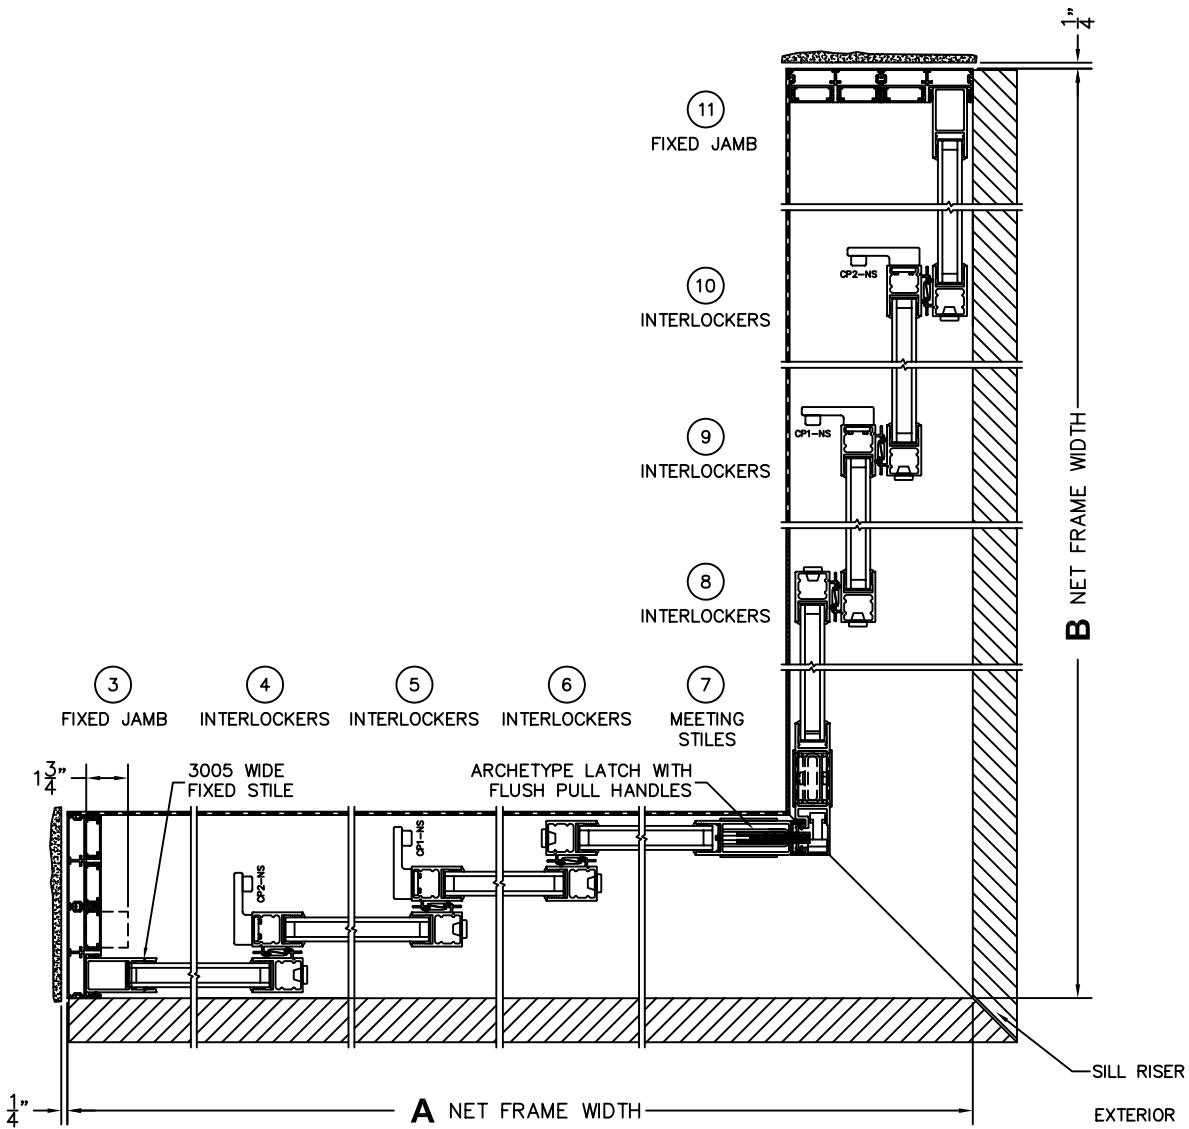

C(NET FRAME HEIGHT)

SILL PAN HEIGHT(INTERIOR LEG)
(3/4", 1-1/16", 1-7/16" OR 1-7/8")

NOTES:

FLEETWOOD
WINDOWS & DOORS
FleetwoodUSA.com

NORWOOD 3070EX M/S
90°OXXXIXXXO CUSTOM CONFIGURATION
NO SCREENS

ORDER NO.:

ITEM NO.:

SCALE: 1/8

FLEETWOOD
WINDOWS & DOORS
FleetwoodUSA.com

NORWOOD 3070EX M/S
90°OXXXIXXXO CUSTOM CONFIGURATION
NO SCREENS

ORDER NO.:

ITEM NO.:

SCALE: 1/8

FLUSH STACK:
DOOR SHOWN IN OPEN POSITION