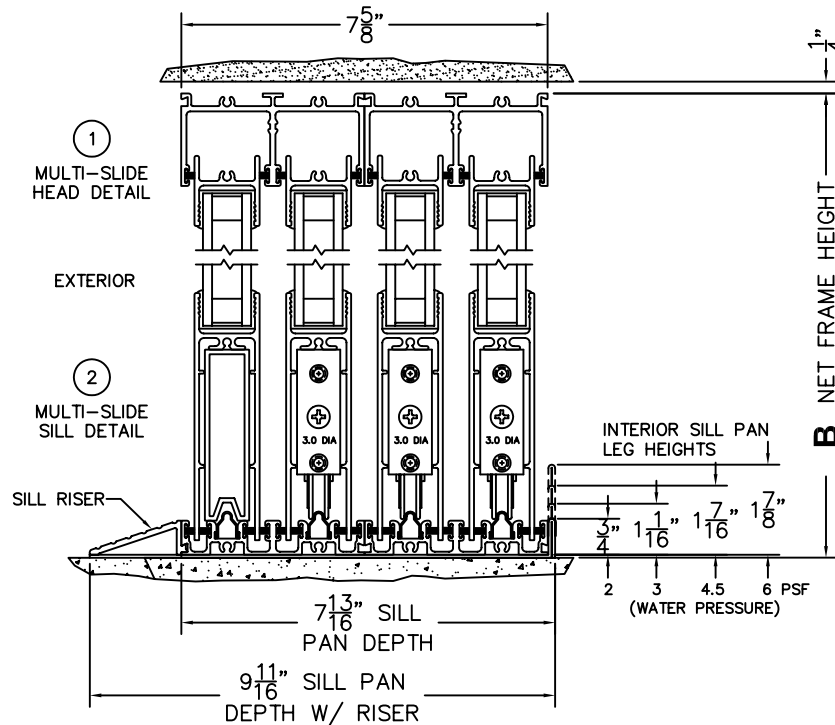

FLEETWOOD
WINDOWS & DOORS
FleetwoodUSA.com

NORWOOD 3070EX M/S
90°OXXXIXXXO CUSTOM CONFIGURATION
NO SCREENS

ORDER NO.:

ITEM NO.:

SCALE: 1/4

REQUIRED DEALER INFO.

A(NET FRAME WIDTH)

B(NET FRAME WIDTH)

C(NET FRAME HEIGHT)

SILL PAN HEIGHT(INTERIOR LEG)
(3/4", 1-1/16", 1-7/16" OR 1-7/8")

NOTES:

FLEETWOOD
WINDOWS & DOORS
FleetwoodUSA.com

NORWOOD 3070EX M/S
90°OXXXIXXXO CUSTOM CONFIGURATION
NO SCREENS

ORDER NO.:

ITEM NO.:

SCALE: 1/8

FLEETWOOD
WINDOWS & DOORS
FleetwoodUSA.com

NORWOOD 3070EX M/S
90°OXXXIXXXO CUSTOM CONFIGURATION
NO SCREENS

ORDER NO.:

ITEM NO.:

SCALE: 1/8

FLUSH STACK:
DOOR SHOWN IN OPEN POSITION