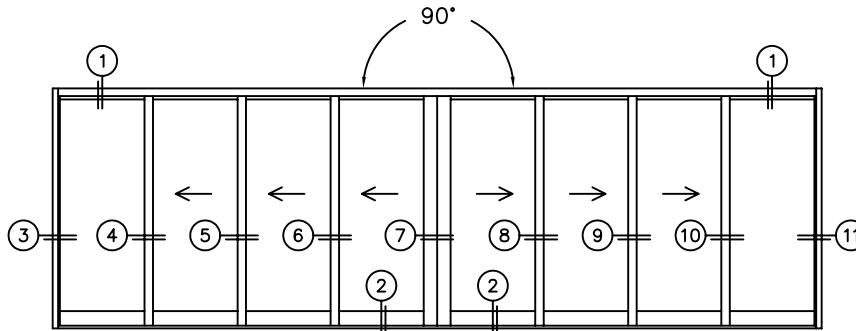

FLEETWOOD
WINDOWS & DOORS
FleetwoodUSA.com

NORWOOD 3070EX M/S
90°OXXXIXXXO CUSTOM CONFIGURATION
NO SCREENS

ORDER NO.:

ITEM NO.:

SCALE: 1/4

REQUIRED DEALER INFO.

A(NET FRAME WIDTH)

B(NET FRAME WIDTH)

C(NET FRAME HEIGHT)

SILL PAN HEIGHT(INTERIOR LEG)
(3/4", 1-1/16", 1-7/16" OR 1-7/8")

NOTES:

FLEETWOOD
WINDOWS & DOORS
FleetwoodUSA.com

NORWOOD 3070EX M/S
90°OXXXIXXXO CUSTOM CONFIGURATION
NO SCREENS

ORDER NO.:

ITEM NO.:

SCALE: 1/8

FLEETWOOD
WINDOWS & DOORS
FleetwoodUSA.com

NORWOOD 3070EX M/S
90°OXXXIXXXO CUSTOM CONFIGURATION
NO SCREENS

ORDER NO.:

ITEM NO.:

SCALE: 1/8

FLUSH STACK:
DOOR SHOWN IN OPEN POSITION