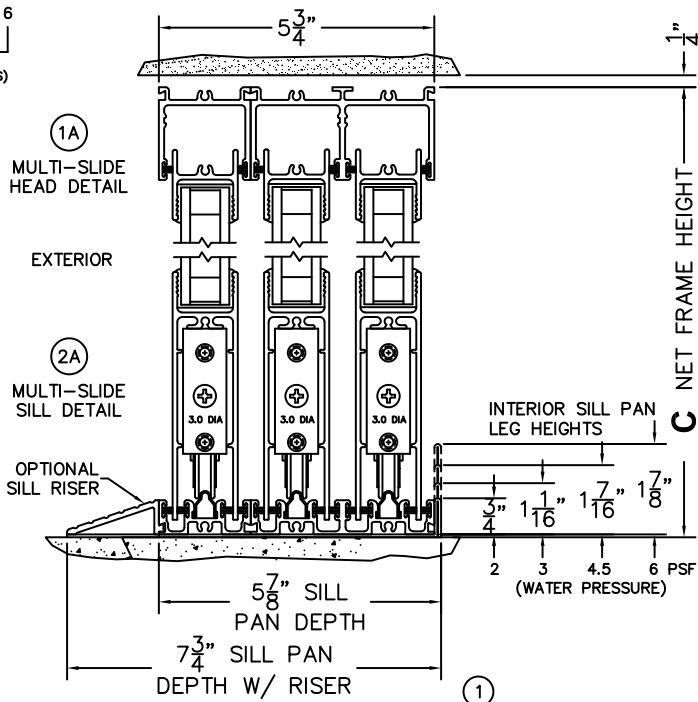

SILL PAN HEIGHT (INTERIOR LEG)
(3/4", 1-1/16", 1-7/16" OR 1-7/8")

NOTES:

(USE RULER TO SCALE DIMENSIONS IN INCHES)

SCALE: 1/4

OXXXIXXX DOOR SHOWN

NORWOOD 3070EX M/S
900XXXIXXX STANDARD CONFIGURATION
NO SCREENS

ORDER NO.:

ITEM NO.:

(USE RULER TO SCALE DIMENSIONS IN INCHES)

SCALE: 1/4