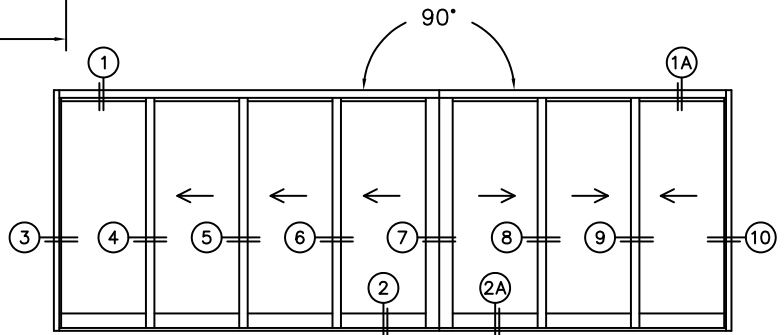

SILL PAN HEIGHT (INTERIOR LEG)
(3/4", 1-1/16", 1-7/16" OR 1-7/8")

NOTES:

(USE RULER TO SCALE DIMENSIONS IN INCHES)

SCALE: 1/4

OXXXIXXX DOOR SHOWN

NORWOOD 3070EX M/S
900XXXIXXX STANDARD CONFIGURATION
NO SCREENS

ORDER NO.:

ITEM NO.:

(USE RULER TO SCALE DIMENSIONS IN INCHES)

SCALE: 1/4