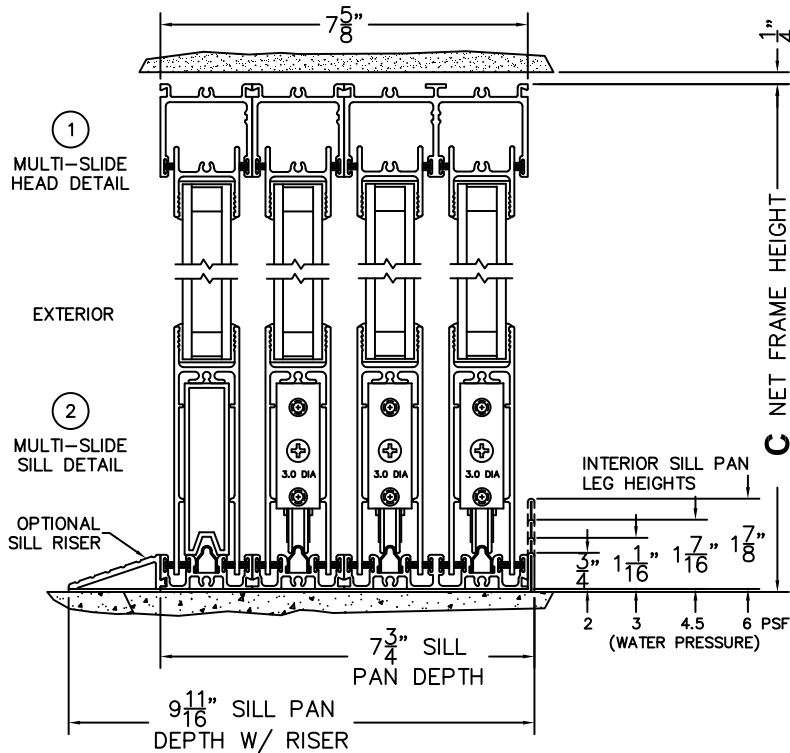

SILL PAN HEIGHT (INTERIOR LEG)
(3/4", 1-1/16", 1-7/16" OR 1-7/8")

NOTES:

(USE RULER TO SCALE DIMENSIONS IN INCHES)

SCALE: 1/4

OXXXIXXX DOOR SHOWN

NORWOOD 3070EX M/S
900XXXIXXX STANDARD CONFIGURATION
NO SCREENS

ORDER NO.:

ITEM NO.:

(USE RULER TO SCALE DIMENSIONS IN INCHES)

SCALE: 1/4