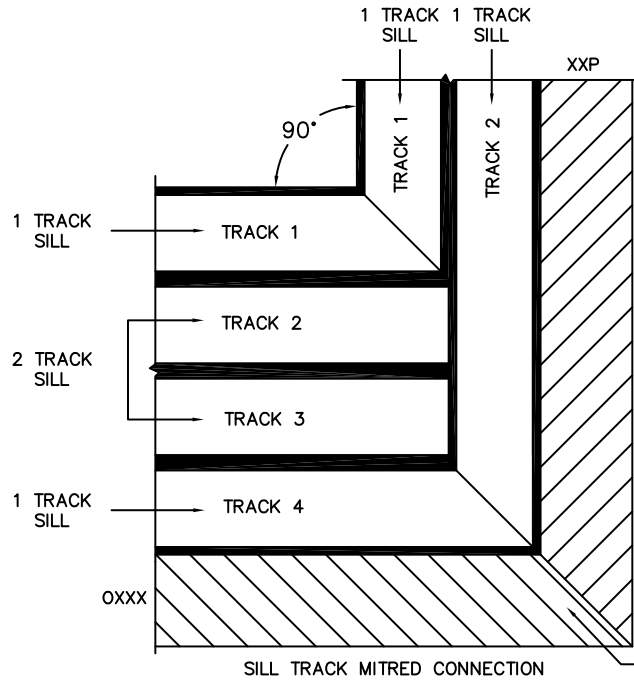

FLEETWOOD
WINDOWS & DOORS
FleetwoodUSA.com

NORWOOD 3070EX M/S
90°OXXXIXXP STANDARD CONFIG.
NO SCREENS

ORDER NO.:

ITEM NO.:

REQUIRED DEALER INFO.

A (NET FRAME WIDTH)	
B (DAYLIGHT WIDTH)	
C (NET FRAME HEIGHT)	
SILL PAN HEIGHT(INTERIOR LEG)	(3/4", 1-1/16", 1-7/16" OR 1-7/8")

CALCULATED VALUES (FLEETWOOD SUPPLIED)

D (POCKET WIDTH)	
E (NET FRAME WIDTH)	

NOTES:

(USE RULER TO SCALE DIMENSIONS IN INCHES)

SCALE: 1/4

OXXXIXXP DOOR SHOWN

FLEETWOOD
WINDOWS & DOORS
FleetwoodUSA.com

NORWOOD 3070EX M/S
90°OXXXIXXP STANDARD CONFIG.
NO SCREENS

ORDER NO.:

ITEM NO.:

(USE RULER TO SCALE DIMENSIONS IN INCHES)

SCALE: 1/4

- ③ FIXED JAMB
- ④ INTERLOCKERS
- ⑤ INTERLOCKERS
- ⑥ INTERLOCKERS
- ⑦ MEETING STILES

*CAUTION: WHEN CONSTRUCTING POCKET NOTE THAT DAYLIGHT WIDTH DOES NOT INCLUDE 1" SET BACK FOR POST INTERLOCKER.