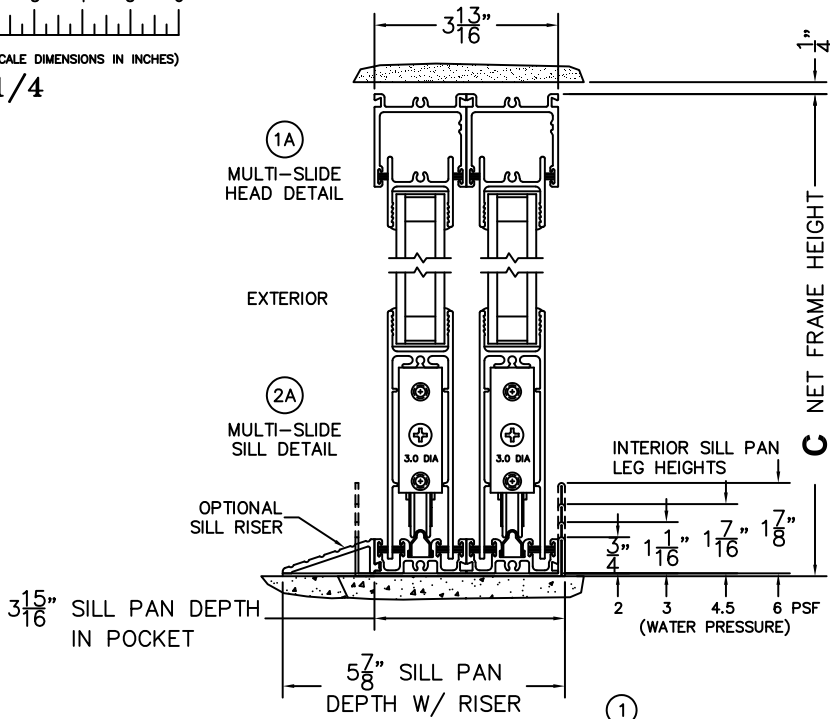

CALCULATED VALUES (FLEETWOOD SUPPLIED)

D (POCKET WIDTH)	
E (NET FRAME WIDTH)	

NOTES:

(USE RULER TO SCALE DIMENSIONS IN INCHES)

SCALE: 1/4

OXXXIXXP DOOR SHOWN

FLEETWOOD
WINDOWS & DOORS
FleetwoodUSA.com

NORWOOD 3070EX M/S
90°OXXXIXXP STANDARD CONFIG.
NO SCREENS

ORDER NO.:

ITEM NO.:

(USE RULER TO SCALE DIMENSIONS IN INCHES)

SCALE: 1/4

- ③ FIXED JAMB
- ④ INTERLOCKERS
- ⑤ INTERLOCKERS
- ⑥ INTERLOCKERS
- ⑦ MEETING STILES

*CAUTION: WHEN CONSTRUCTING POCKET NOTE THAT DAYLIGHT WIDTH DOES NOT INCLUDE 1" SET BACK FOR POST INTERLOCKER.