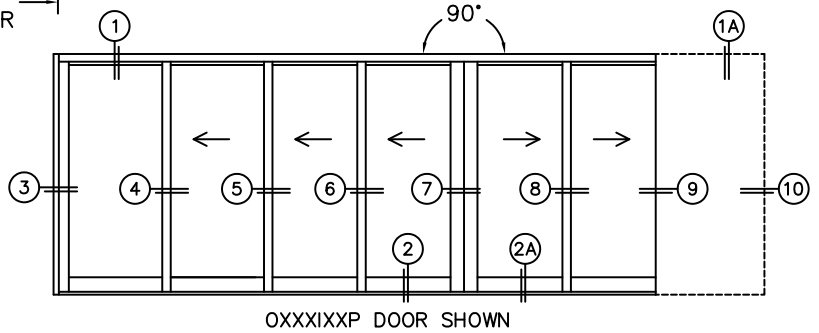

CALCULATED VALUES (FLEETWOOD SUPPLIED)

D (POCKET WIDTH)	
E (NET FRAME WIDTH)	

NOTES:

(USE RULER TO SCALE DIMENSIONS IN INCHES)

SCALE: 1/4

OXXXIXXP DOOR SHOWN

FLEETWOOD
WINDOWS & DOORS
FleetwoodUSA.com

NORWOOD 3070EX M/S
90°OXXXIXXP STANDARD CONFIG.
NO SCREENS

ORDER NO.:

ITEM NO.:

(USE RULER TO SCALE DIMENSIONS IN INCHES)

SCALE: 1/4

- ③ FIXED JAMB
- ④ INTERLOCKERS
- ⑤ INTERLOCKERS
- ⑥ INTERLOCKERS
- ⑦ MEETING STILES

*CAUTION: WHEN CONSTRUCTING POCKET NOTE THAT DAYLIGHT WIDTH DOES NOT INCLUDE 1" SET BACK FOR POST INTERLOCKER.