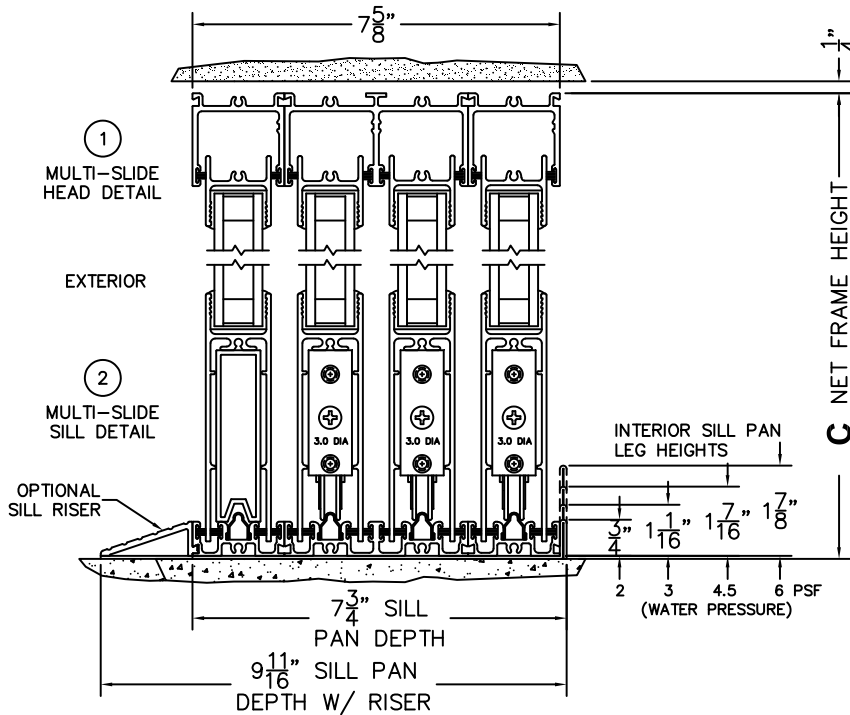

CALCULATED VALUES (FLEETWOOD SUPPLIED)

D (POCKET WIDTH)	
E (NET FRAME WIDTH)	

NOTES:

(USE RULER TO SCALE DIMENSIONS IN INCHES)

SCALE: 1/4

OXXXIXXP DOOR SHOWN

FLEETWOOD
WINDOWS & DOORS
FleetwoodUSA.com

NORWOOD 3070EX M/S
90°OXXXIXXP STANDARD CONFIG.
NO SCREENS

ORDER NO.:

ITEM NO.:

(USE RULER TO SCALE DIMENSIONS IN INCHES)

SCALE: 1/4

- ③ FIXED JAMB
- ④ INTERLOCKERS
- ⑤ INTERLOCKERS
- ⑥ INTERLOCKERS
- ⑦ MEETING STILES

*CAUTION: WHEN CONSTRUCTING POCKET NOTE THAT DAYLIGHT WIDTH DOES NOT INCLUDE 1" SET BACK FOR POST INTERLOCKER.