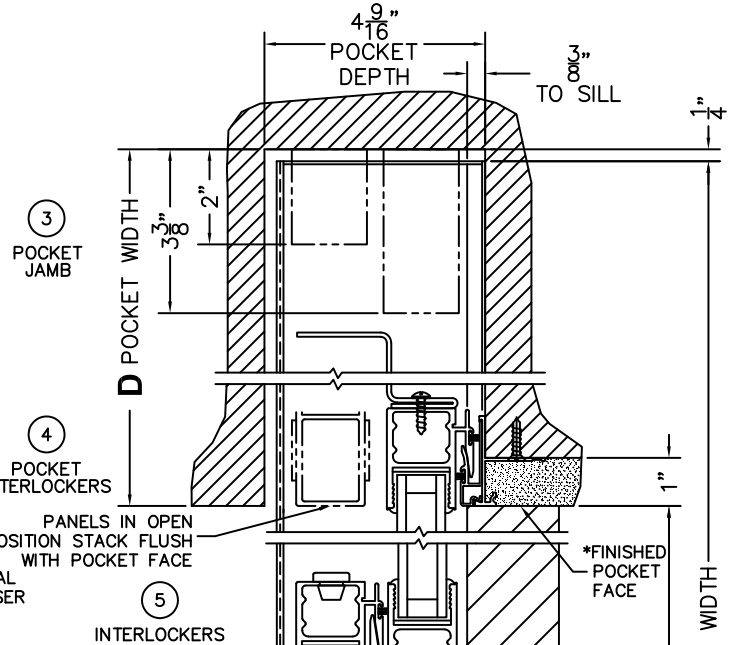

CALCULATED VALUES (FLEETWOOD SUPPLIED)

D (POCKET WIDTH)	
E (NET FRAME WIDTH)	

NOTES:

(USE RULER TO SCALE DIMENSIONS IN INCHES)

SCALE: 1/4

OXXXIXXP DOOR SHOWN

FLEETWOOD
WINDOWS & DOORS
FleetwoodUSA.com

NORWOOD 3070EX M/S
90°OXXXIXXP STANDARD CONFIG.
NO SCREENS

ORDER NO.:

ITEM NO.:

(USE RULER TO SCALE DIMENSIONS IN INCHES)

SCALE: 1/4

- ③ FIXED JAMB
- ④ INTERLOCKERS
- ⑤ INTERLOCKERS
- ⑥ INTERLOCKERS
- ⑦ MEETING STILES

*CAUTION: WHEN CONSTRUCTING POCKET NOTE THAT DAYLIGHT WIDTH DOES NOT INCLUDE 1" SET BACK FOR POST INTERLOCKER.