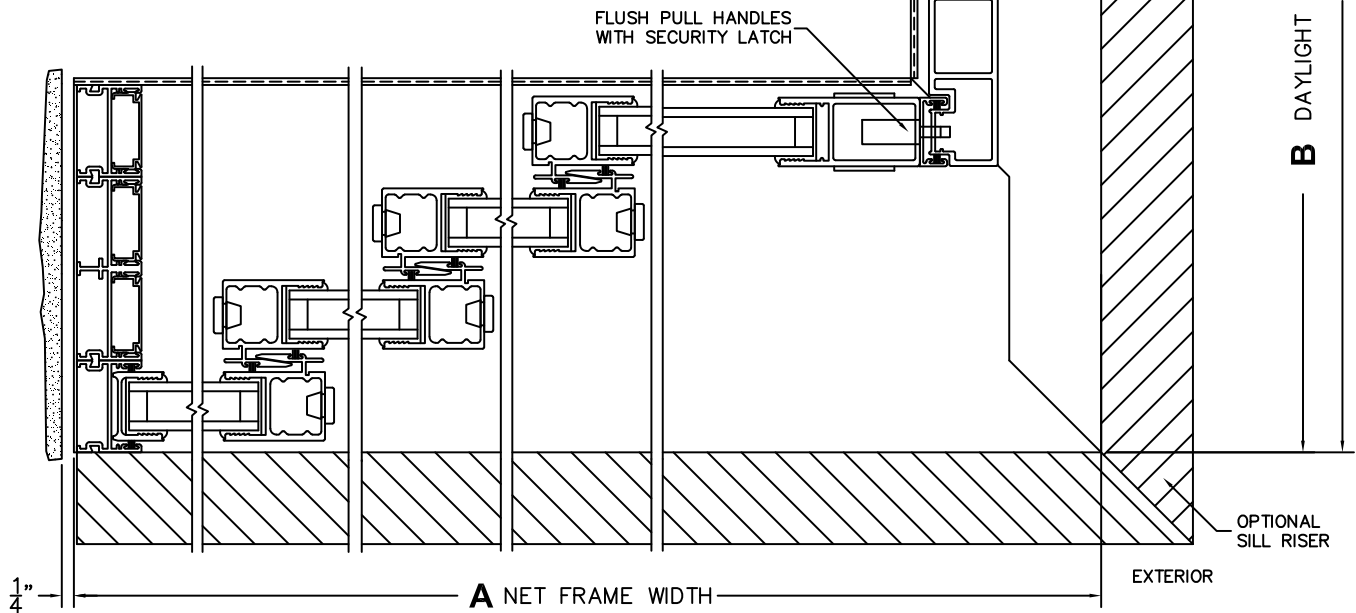

CALCULATED VALUES (FLEETWOOD SUPPLIED)

D (POCKET WIDTH)	
E (NET FRAME WIDTH)	

NOTES:

(USE RULER TO SCALE DIMENSIONS IN INCHES)

SCALE: 1/4

OXXXIXXP DOOR SHOWN

FLEETWOOD
WINDOWS & DOORS
FleetwoodUSA.com

NORWOOD 3070EX M/S
90°OXXXIXXP STANDARD CONFIG.
NO SCREENS

ORDER NO.:

ITEM NO.:

(USE RULER TO SCALE DIMENSIONS IN INCHES)

SCALE: 1/4

- ③ FIXED JAMB
- ④ INTERLOCKERS
- ⑤ INTERLOCKERS
- ⑥ INTERLOCKERS
- ⑦ MEETING STILES

*CAUTION: WHEN CONSTRUCTING POCKET NOTE THAT DAYLIGHT WIDTH DOES NOT INCLUDE 1" SET BACK FOR POST INTERLOCKER.