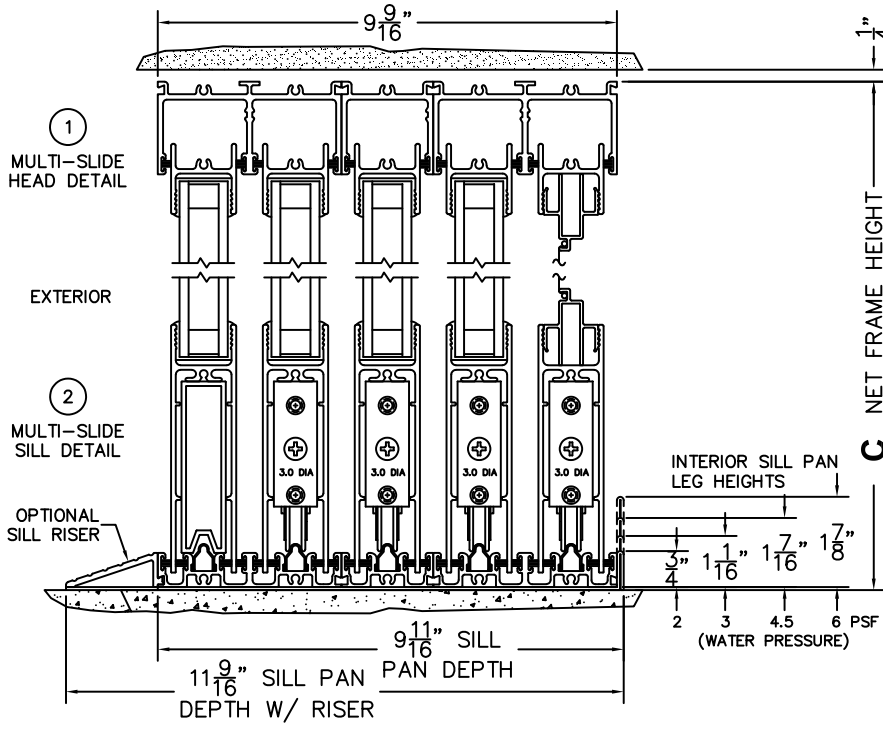

SILL PAN HEIGHT (INTERIOR LEG)
(3/4", 1-1/16", 1-7/16" OR 1-7/8")

NOTES:

(USE RULER TO SCALE DIMENSIONS IN INCHES)

SCALE: 1/4

OXXXIXXO DOOR SHOWN

NORWOOD 3070EX M/S
900XXXIXXO STANDARD CONFIGURATION
WITH SCREENS

ORDER NO.:

ITEM NO.:

(USE RULER TO SCALE DIMENSIONS IN INCHES)

SCALE: 1/4

(USE RULER TO SCALE DIMENSIONS IN INCHES)

SCALE: 1/4