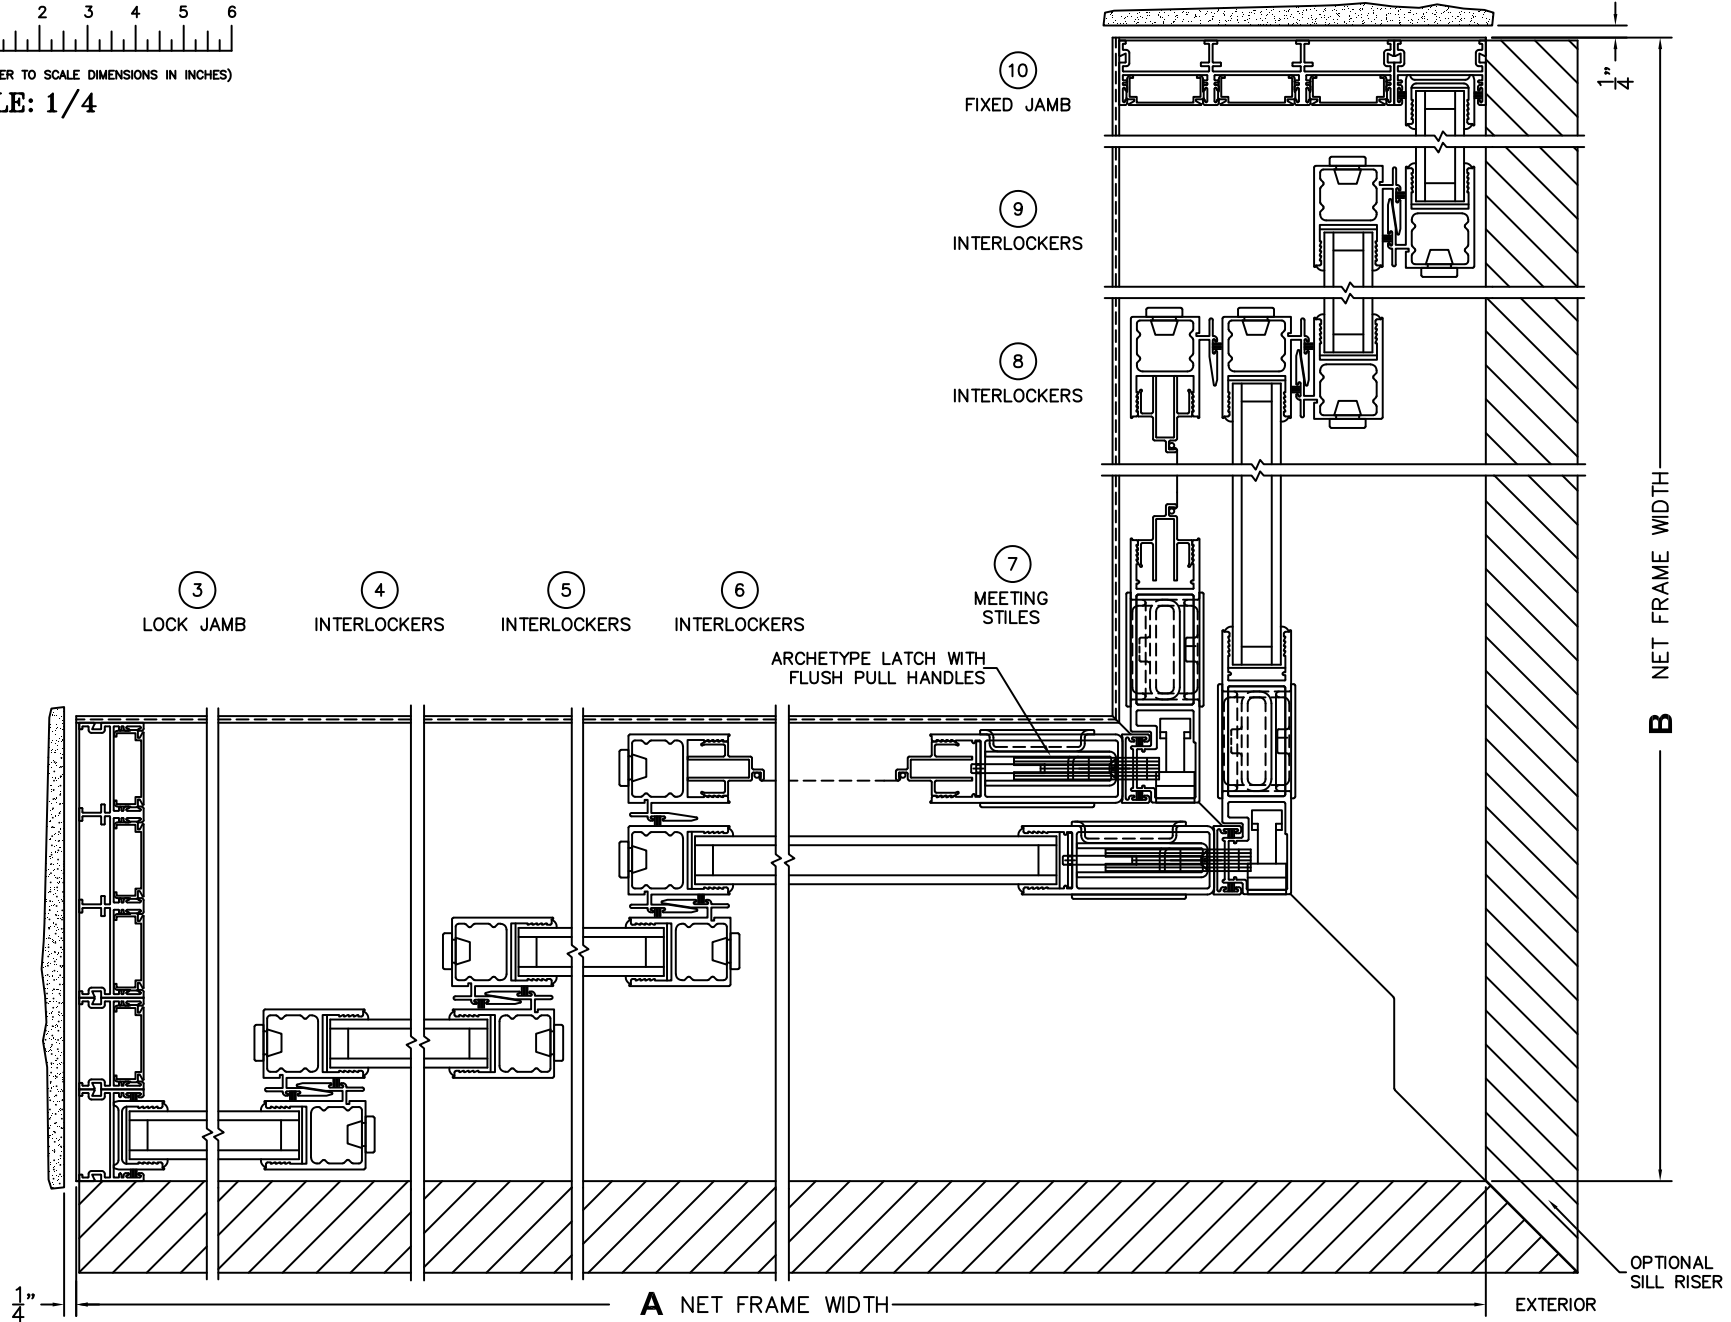

FLEETWOOD
WINDOWS & DOORS
FleetwoodUSA.com

NORWOOD 3070EX M/S
900XXXIXXO STANDARD CONFIGURATION
WITH SCREENS

ORDER NO.: -

ITEM NO.:

REQUIRED DEALER INFO.

A(NET FRAME WIDTH)

B(NET FRAME WIDTH)

C(NET FRAME HEIGHT)

SILL PAN HEIGHT (INTERIOR LEG)
(3/4", 1-1/16", 1-7/16" OR 1-7/8")

NOTES:

(USE RULER TO SCALE DIMENSIONS IN INCHES)

SCALE: 1/4

OXXXIXXO DOOR SHOWN

NORWOOD 3070EX M/S
900XXXIXXO STANDARD CONFIGURATION
WITH SCREENS

ORDER NO.:

ITEM NO.:

(USE RULER TO SCALE DIMENSIONS IN INCHES)

SCALE: 1/4

(USE RULER TO SCALE DIMENSIONS IN INCHES)

SCALE: 1/4