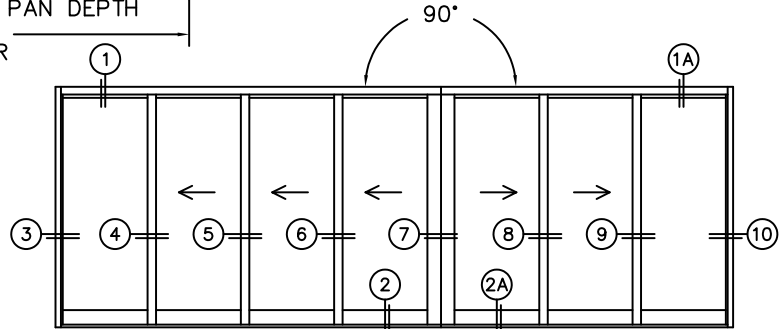

SILL PAN HEIGHT (INTERIOR LEG)
(3/4", 1-1/16", 1-7/16" OR 1-7/8")

NOTES:

(USE RULER TO SCALE DIMENSIONS IN INCHES)

SCALE: 1/4

OXXXIXXO DOOR SHOWN

NORWOOD 3070EX M/S
900XXXIXXO STANDARD CONFIGURATION
WITH SCREENS

ORDER NO.:

ITEM NO.:

(USE RULER TO SCALE DIMENSIONS IN INCHES)

SCALE: 1/4

(USE RULER TO SCALE DIMENSIONS IN INCHES)

SCALE: 1/4