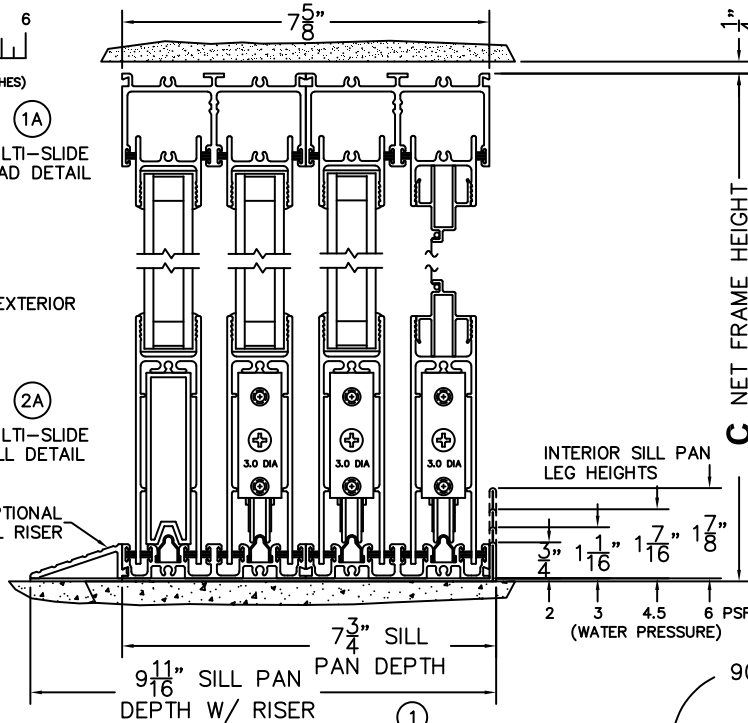

SILL PAN HEIGHT (INTERIOR LEG)
(3/4", 1-1/16", 1-7/16" OR 1-7/8")

NOTES:

(USE RULER TO SCALE DIMENSIONS IN INCHES)

SCALE: 1/4

OXXXIXXO DOOR SHOWN

NORWOOD 3070EX M/S
900XXXIXXO STANDARD CONFIGURATION
WITH SCREENS

ORDER NO.:

ITEM NO.:

(USE RULER TO SCALE DIMENSIONS IN INCHES)

SCALE: 1/4

(USE RULER TO SCALE DIMENSIONS IN INCHES)

SCALE: 1/4