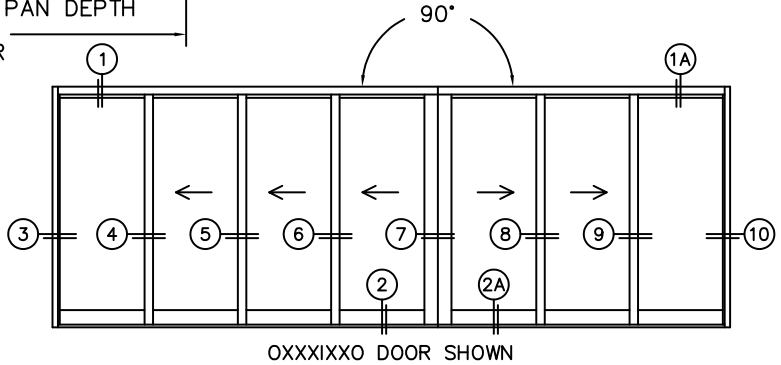

SILL PAN HEIGHT (INTERIOR LEG)
(3/4", 1-1/16", 1-7/16" OR 1-7/8")

NOTES:

(USE RULER TO SCALE DIMENSIONS IN INCHES)

SCALE: 1/4

NORWOOD 3070EX M/S
900XXXIXX0 STANDARD CONFIGURATION
WITH SCREENS

ORDER NO.:

ITEM NO.:

(USE RULER TO SCALE DIMENSIONS IN INCHES)

SCALE: 1/4

(USE RULER TO SCALE DIMENSIONS IN INCHES)

SCALE: 1/4