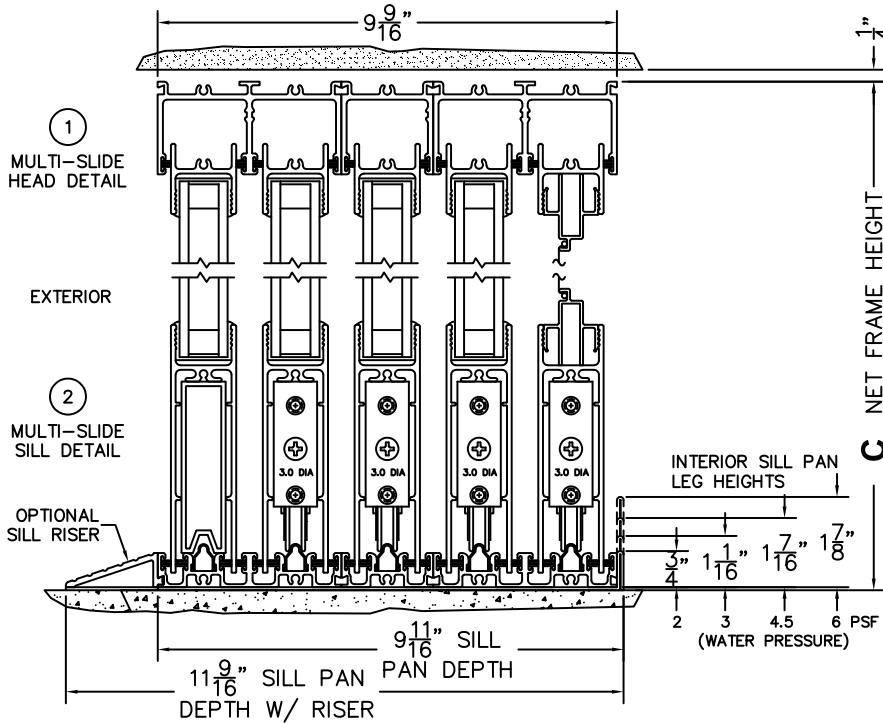

SILL PAN HEIGHT (INTERIOR LEG)
(3/4", 1-1/16", 1-7/16" OR 1-7/8")

NOTES:

(USE RULER TO SCALE DIMENSIONS IN INCHES)

SCALE: 1/4

NORWOOD 3070EX M/S
900XXXIXX0 STANDARD CONFIGURATION
WITH SCREENS

ORDER NO.:

ITEM NO.:

(USE RULER TO SCALE DIMENSIONS IN INCHES)

SCALE: 1/4

(USE RULER TO SCALE DIMENSIONS IN INCHES)

SCALE: 1/4