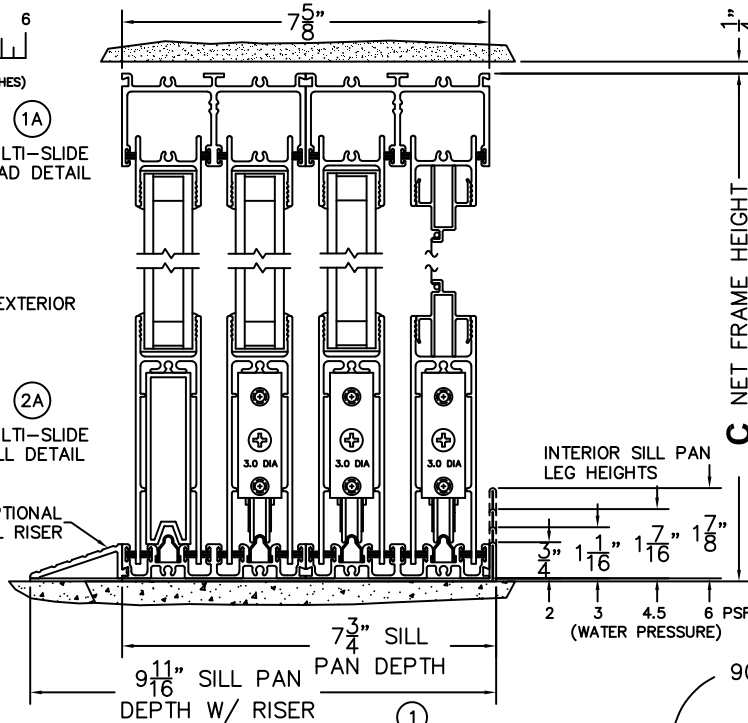

SILL PAN HEIGHT (INTERIOR LEG)
(3/4", 1-1/16", 1-7/16" OR 1-7/8")

NOTES:

(USE RULER TO SCALE DIMENSIONS IN INCHES)

SCALE: 1/4

NORWOOD 3070EX M/S
900XXXIXX0 STANDARD CONFIGURATION
WITH SCREENS

ORDER NO.:

ITEM NO.:

(USE RULER TO SCALE DIMENSIONS IN INCHES)

SCALE: 1/4

(USE RULER TO SCALE DIMENSIONS IN INCHES)

SCALE: 1/4