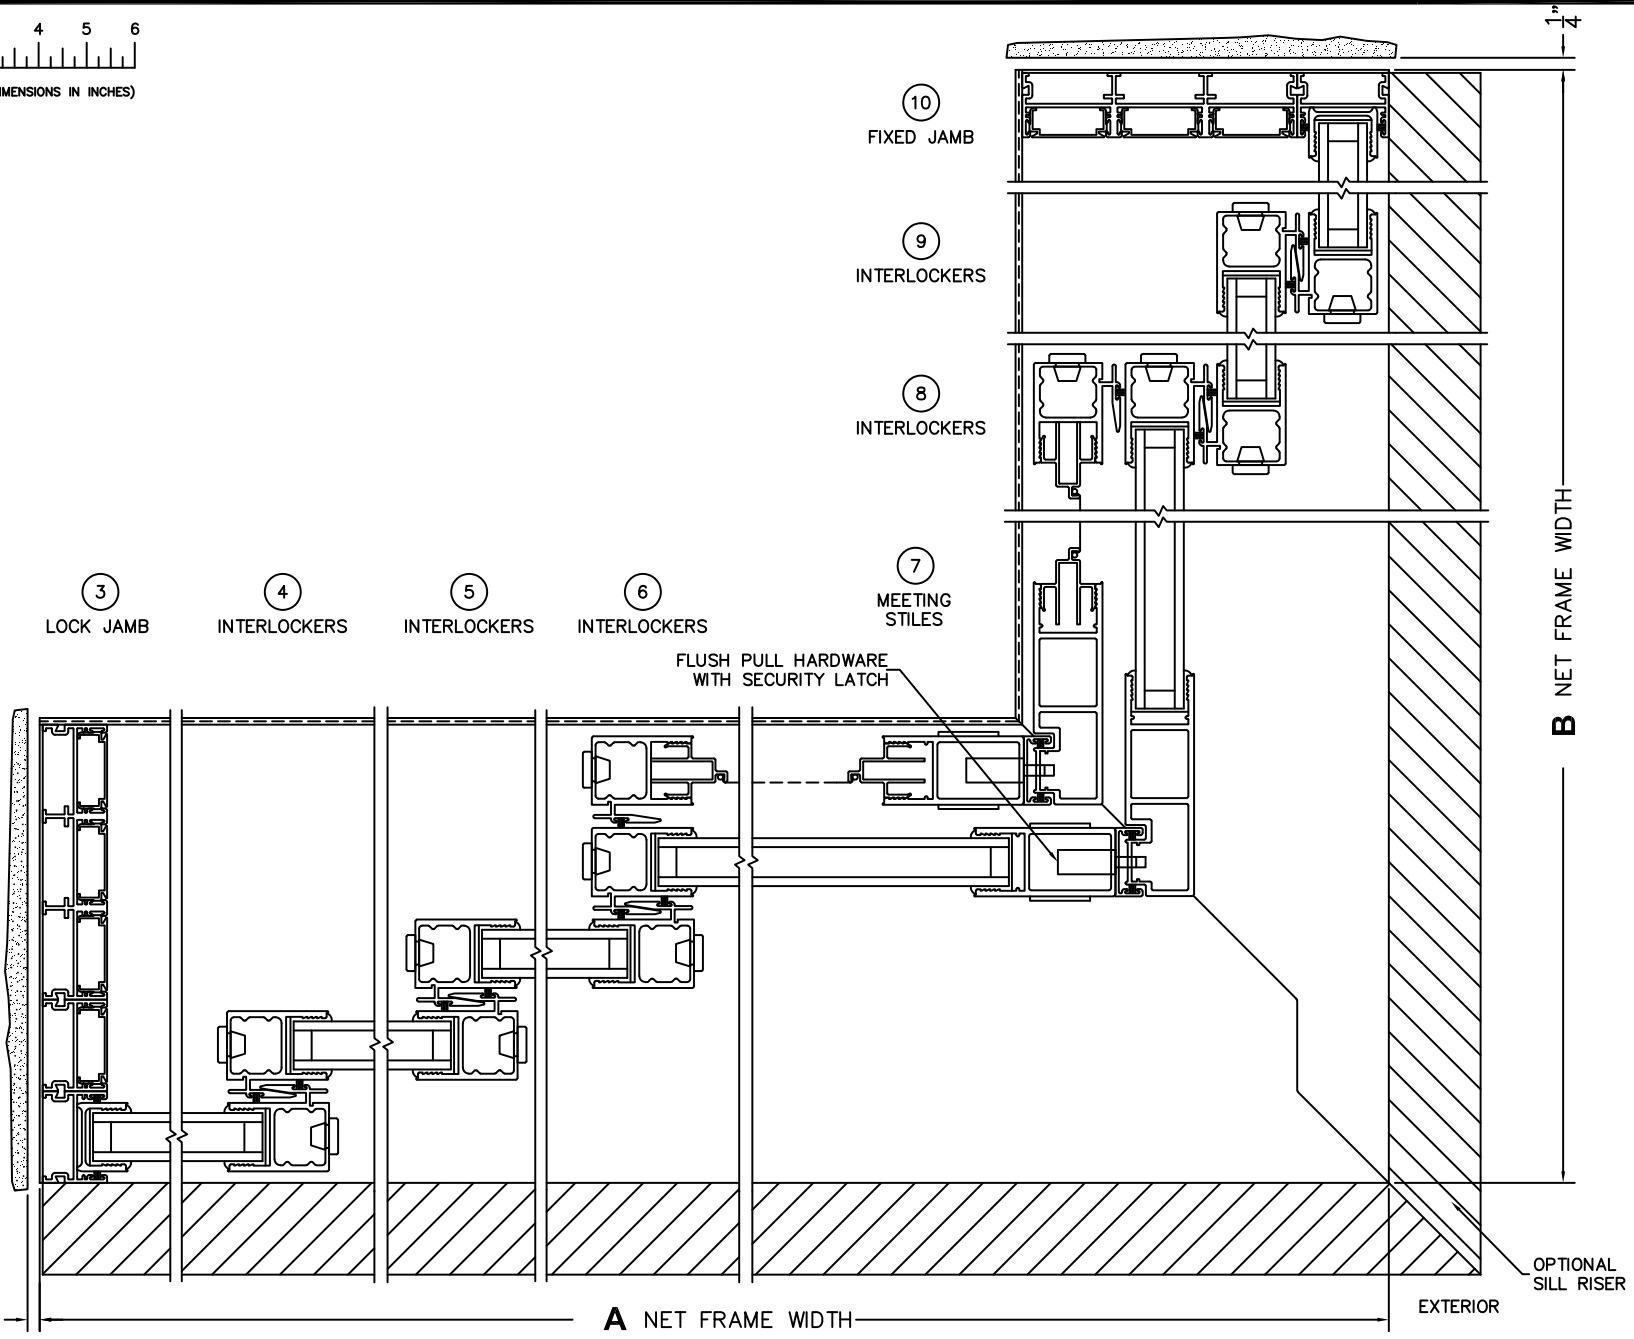

SILL PAN HEIGHT (INTERIOR LEG)
(3/4", 1-1/16", 1-7/16" OR 1-7/8")

NOTES:

(USE RULER TO SCALE DIMENSIONS IN INCHES)

SCALE: 1/4

NORWOOD 3070EX M/S
900XXXIXX0 STANDARD CONFIGURATION
WITH SCREENS

ORDER NO.:

ITEM NO.:

(USE RULER TO SCALE DIMENSIONS IN INCHES)

SCALE: 1/4

(USE RULER TO SCALE DIMENSIONS IN INCHES)

SCALE: 1/4