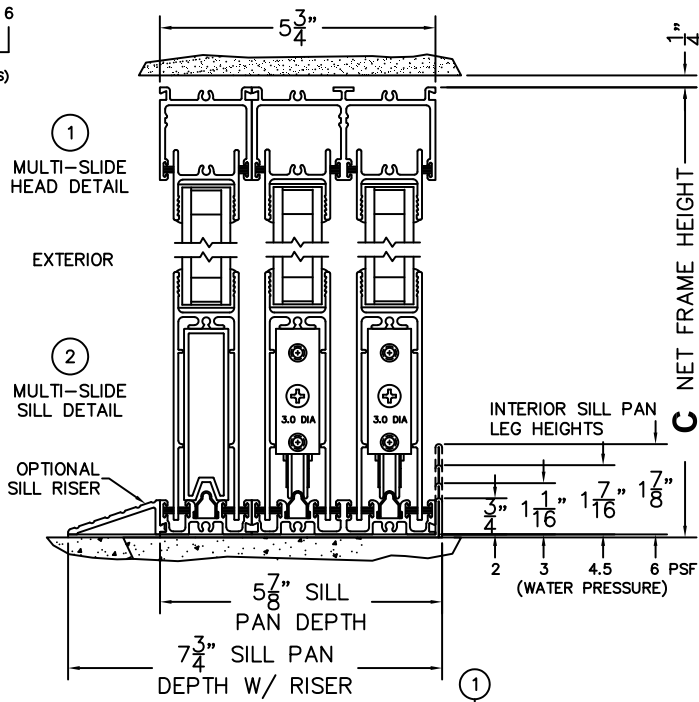

SILL PAN HEIGHT (INTERIOR LEG)
(3/4", 1-1/16", 1-7/16" OR 1-7/8")

NOTES:

(USE RULER TO SCALE DIMENSIONS IN INCHES)

SCALE: 1/4

FLEETWOOD
WINDOWS & DOORS
FleetwoodUSA.com

NORWOOD 3070EX M/S

900XXXIXX0 STANDARD CONFIGURATION
NO SCREENS

ORDER NO.:

ITEM NO.:

(USE RULER TO SCALE DIMENSIONS IN INCHES)

SCALE: 1/4