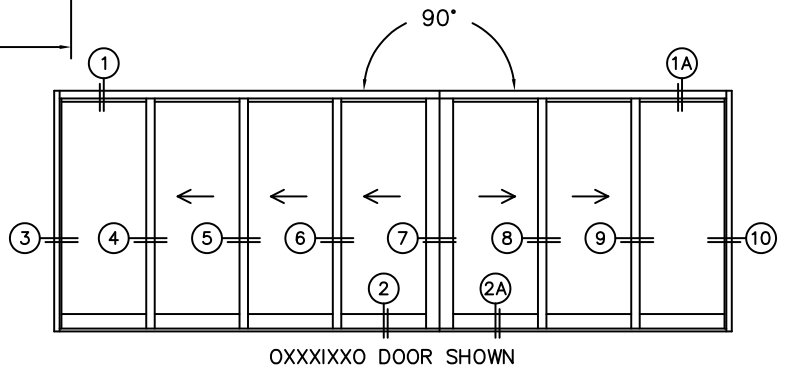

SILL PAN HEIGHT (INTERIOR LEG)
(3/4", 1-1/16", 1-7/16" OR 1-7/8")

NOTES:

(USE RULER TO SCALE DIMENSIONS IN INCHES)

SCALE: 1/4

FLEETWOOD
WINDOWS & DOORS
FleetwoodUSA.com

NORWOOD 3070EX M/S

900XXXIXX0 STANDARD CONFIGURATION
NO SCREENS

ORDER NO.:

ITEM NO.:

(USE RULER TO SCALE DIMENSIONS IN INCHES)

SCALE: 1/4