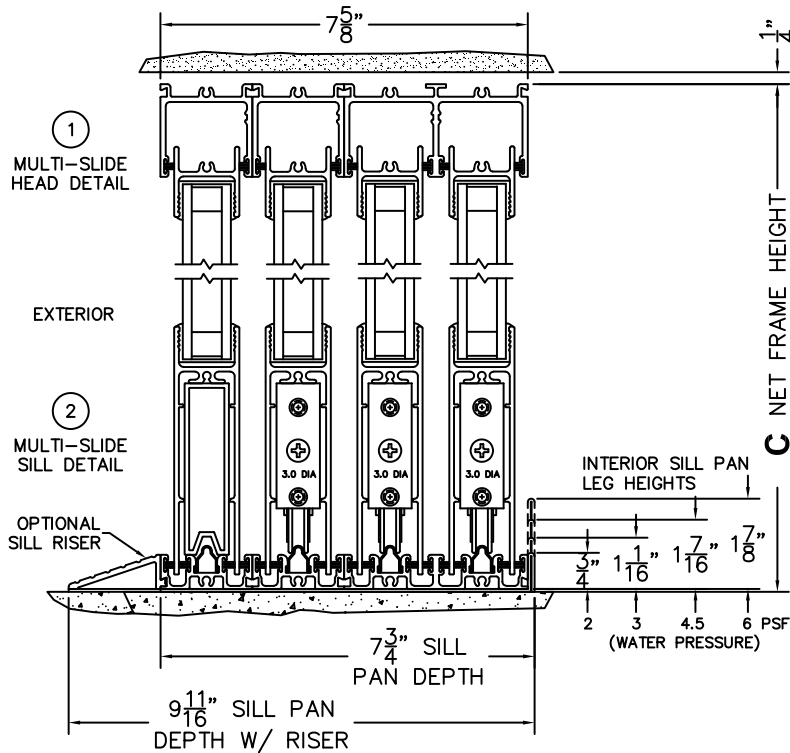

SILL PAN HEIGHT (INTERIOR LEG)
(3/4", 1-1/16", 1-7/16" OR 1-7/8")

NOTES:

(USE RULER TO SCALE DIMENSIONS IN INCHES)

SCALE: 1/4

FLEETWOOD
WINDOWS & DOORS
FleetwoodUSA.com

NORWOOD 3070EX M/S

900XXXIXX0 STANDARD CONFIGURATION
NO SCREENS

ORDER NO.:

ITEM NO.:

(USE RULER TO SCALE DIMENSIONS IN INCHES)

SCALE: 1/4