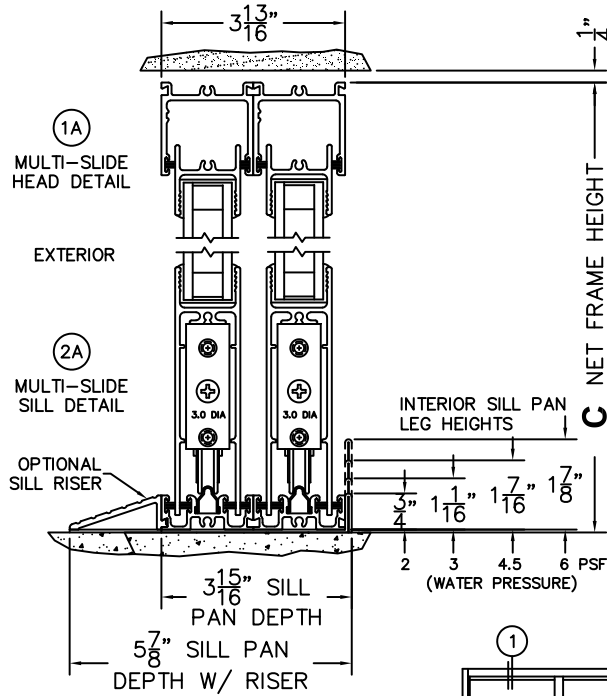

SILL PAN HEIGHT(INTERIOR LEG)
(3/4", 1-1/16", 1-7/16" OR 1-7/8")

NOTES:

(USE RULER TO SCALE DIMENSIONS IN INCHES)

SCALE: 1/4

0XXXIXX DOOR SHOWN

FLEETWOOD
WINDOWS & DOORS
FleetwoodUSA.com

NORWOOD 3070EX M/S

90XXX-XX STANDARD CONFIGURATION
NO SCREENS

ORDER NO.:

ITEM NO.:

(USE RULER TO SCALE DIMENSIONS IN INCHES)

SCALE: 1/4