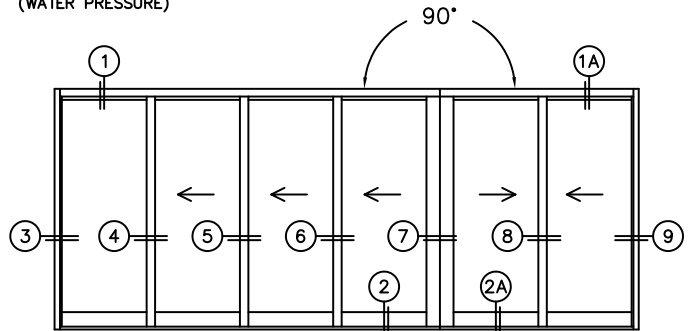

SILL PAN HEIGHT(INTERIOR LEG)
(3/4", 1-1/16", 1-7/16" OR 1-7/8")

NOTES:

(USE RULER TO SCALE DIMENSIONS IN INCHES)

SCALE: 1/4

0XXXIXX DOOR SHOWN

FLEETWOOD
WINDOWS & DOORS
FleetwoodUSA.com

NORWOOD 3070EX M/S

90XXX-XX STANDARD CONFIGURATION
NO SCREENS

ORDER NO.:

ITEM NO.:

(USE RULER TO SCALE DIMENSIONS IN INCHES)

SCALE: 1/4