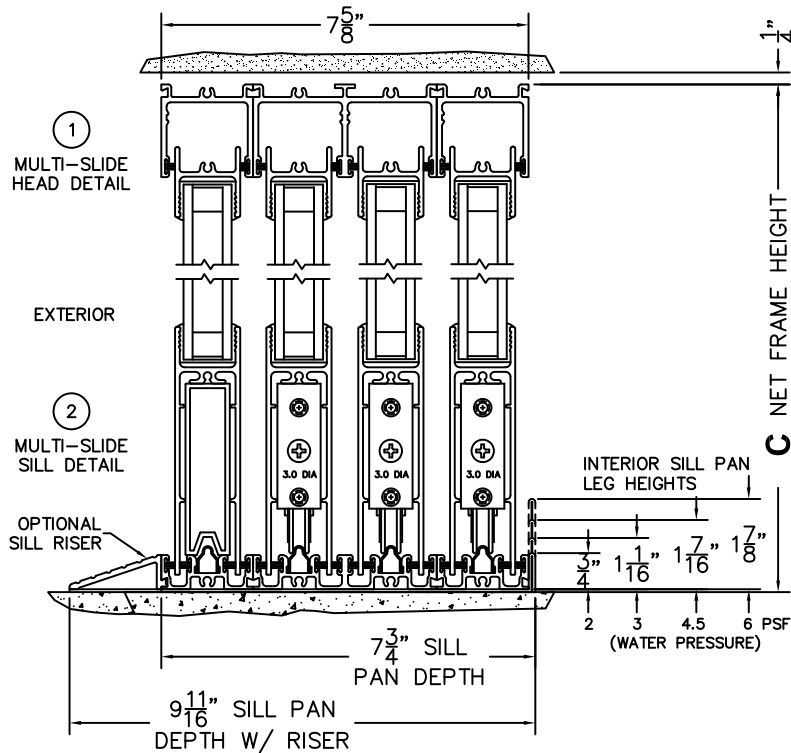

SILL PAN HEIGHT(INTERIOR LEG)
(3/4", 1-1/16", 1-7/16" OR 1-7/8")

NOTES:

(USE RULER TO SCALE DIMENSIONS IN INCHES)

SCALE: 1/4

0XXXIXX DOOR SHOWN

FLEETWOOD
WINDOWS & DOORS
FleetwoodUSA.com

NORWOOD 3070EX M/S

90XXX-XX STANDARD CONFIGURATION
NO SCREENS

ORDER NO.:

ITEM NO.:

(USE RULER TO SCALE DIMENSIONS IN INCHES)

SCALE: 1/4