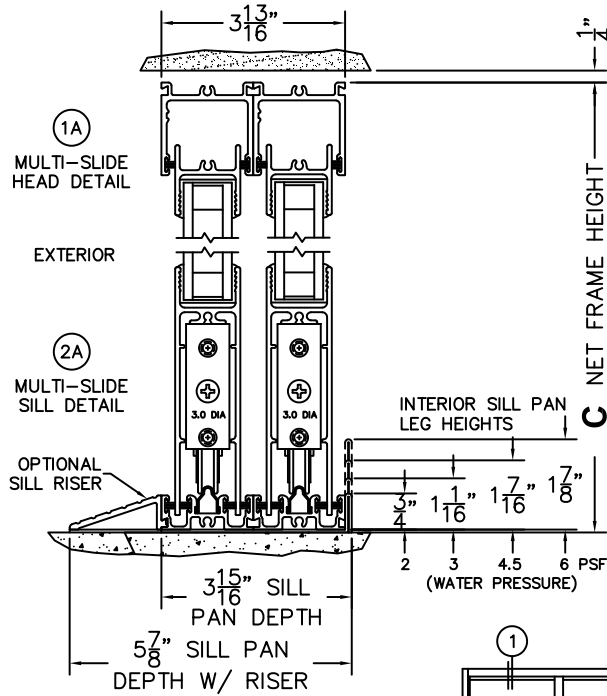

SILL PAN HEIGHT (INTERIOR LEG)
(3/4", 1-1/16", 1-7/16" OR 1-7/8")

NOTES:

(USE RULER TO SCALE DIMENSIONS IN INCHES)

SCALE: 1/4

OXXXIXX DOOR SHOWN

FLEETWOOD
WINDOWS & DOORS
FleetwoodUSA.com

NORWOOD 3070EX M/S

90XXX-XX STANDARD CONFIGURATION
NO SCREENS

ORDER NO.:

ITEM NO.:

(USE RULER TO SCALE DIMENSIONS IN INCHES)

SCALE: 1/4