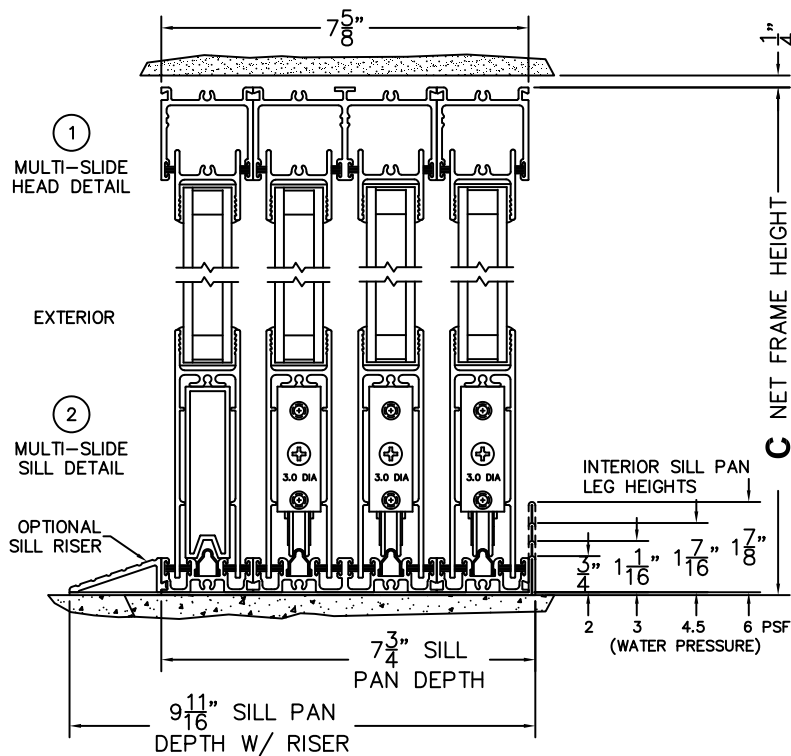

SILL PAN HEIGHT (INTERIOR LEG)
(3/4", 1-1/16", 1-7/16" OR 1-7/8")

NOTES:

(USE RULER TO SCALE DIMENSIONS IN INCHES)

SCALE: 1/4

OXXXIXX DOOR SHOWN

FLEETWOOD
WINDOWS & DOORS
FleetwoodUSA.com

NORWOOD 3070EX M/S

90XXX-XX STANDARD CONFIGURATION
NO SCREENS

ORDER NO.:

ITEM NO.:

(USE RULER TO SCALE DIMENSIONS IN INCHES)

SCALE: 1/4