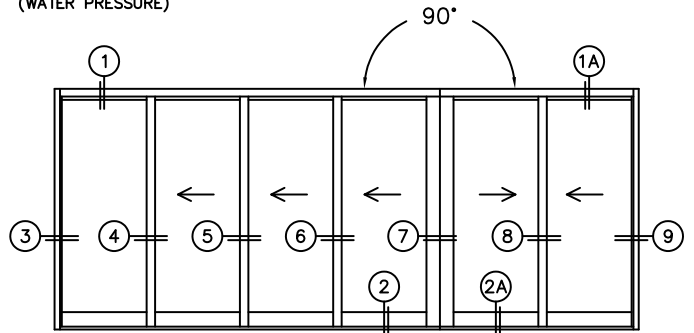

SILL PAN HEIGHT (INTERIOR LEG)
(3/4", 1-1/16", 1-7/16" OR 1-7/8")

NOTES:

(USE RULER TO SCALE DIMENSIONS IN INCHES)

SCALE: 1/4

OXXXIXX DOOR SHOWN

FLEETWOOD
WINDOWS & DOORS
FleetwoodUSA.com

NORWOOD 3070EX M/S

90XXX-XX STANDARD CONFIGURATION
NO SCREENS

ORDER NO.:

ITEM NO.:

(USE RULER TO SCALE DIMENSIONS IN INCHES)

SCALE: 1/4