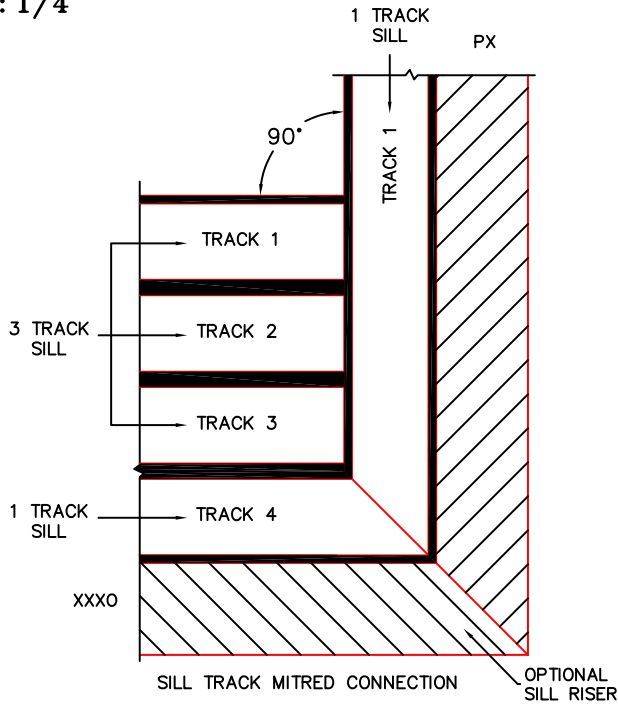

FLEETWOOD
WINDOWS & DOORS
FleetwoodUSA.com

NORWOOD 3070EX M/S
90° OXXXIXP STANDARD CONFIG.
NO SCREENS

ORDER NO.:

ITEM NO.:

REQUIRED DEALER INFO.

A (NET FRAME WIDTH)	
B (DAYLIGHT WIDTH)	
C (NET FRAME HEIGHT)	
SILL PAN HEIGHT (INTERIOR LEG)	(3/4", 1-1/16", 1-7/16" OR 1-7/8")

CALCULATED VALUES (FLEETWOOD SUPPLIED)

D (POCKET WIDTH)	
E (NET FRAME WIDTH)	

NOTES:

(USE RULER TO SCALE DIMENSIONS IN INCHES)

SCALE: 1/4"

(USE RULER TO SCALE DIMENSIONS IN INCHES)

SCALE: 1/4

*CAUTION: WHEN CONSTRUCTING POCKET NOTE THAT DAYLIGHT WIDTH DOES NOT INCLUDE 1" SET BACK FOR POST INTERLOCKER.