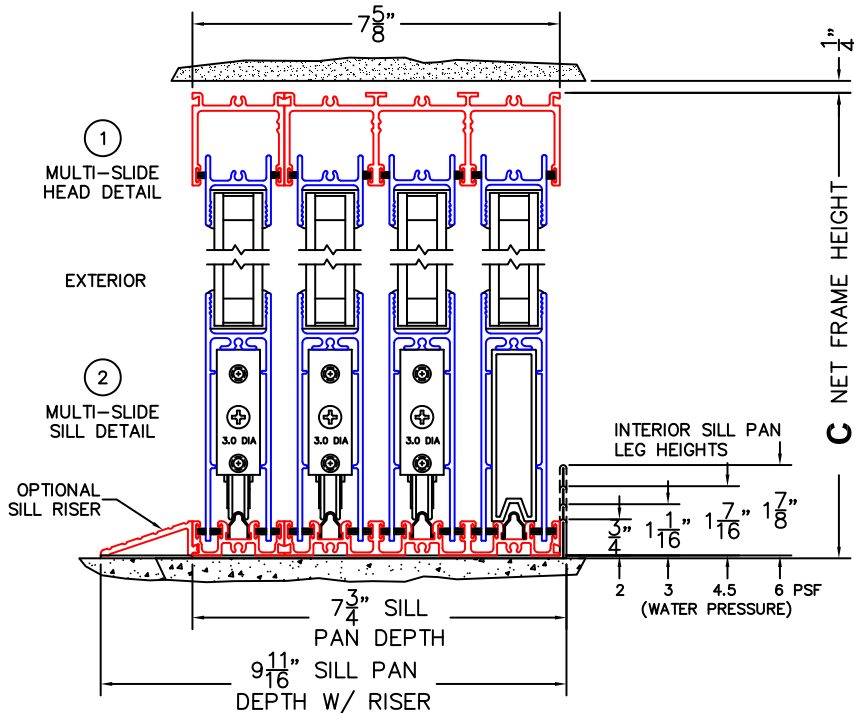

FLEETWOOD
WINDOWS & DOORS
FleetwoodUSA.com

NORWOOD 3070EX M/S
90° OXXXIXP STANDARD CONFIG.
NO SCREENS

ORDER NO.:

ITEM NO.:

REQUIRED DEALER INFO.

A (NET FRAME WIDTH)	
B (DAYLIGHT WIDTH)	
C (NET FRAME HEIGHT)	
SILL PAN HEIGHT (INTERIOR LEG)	(3/4", 1-1/16", 1-7/16" OR 1-7/8")

CALCULATED VALUES (FLEETWOOD SUPPLIED)

D (POCKET WIDTH)	
E (NET FRAME WIDTH)	

NOTES:

(USE RULER TO SCALE DIMENSIONS IN INCHES)

SCALE: 1/4"

(USE RULER TO SCALE DIMENSIONS IN INCHES)

SCALE: 1/4

*CAUTION: WHEN CONSTRUCTING POCKET NOTE THAT DAYLIGHT WIDTH DOES NOT INCLUDE 1" SET BACK FOR POST INTERLOCKER.