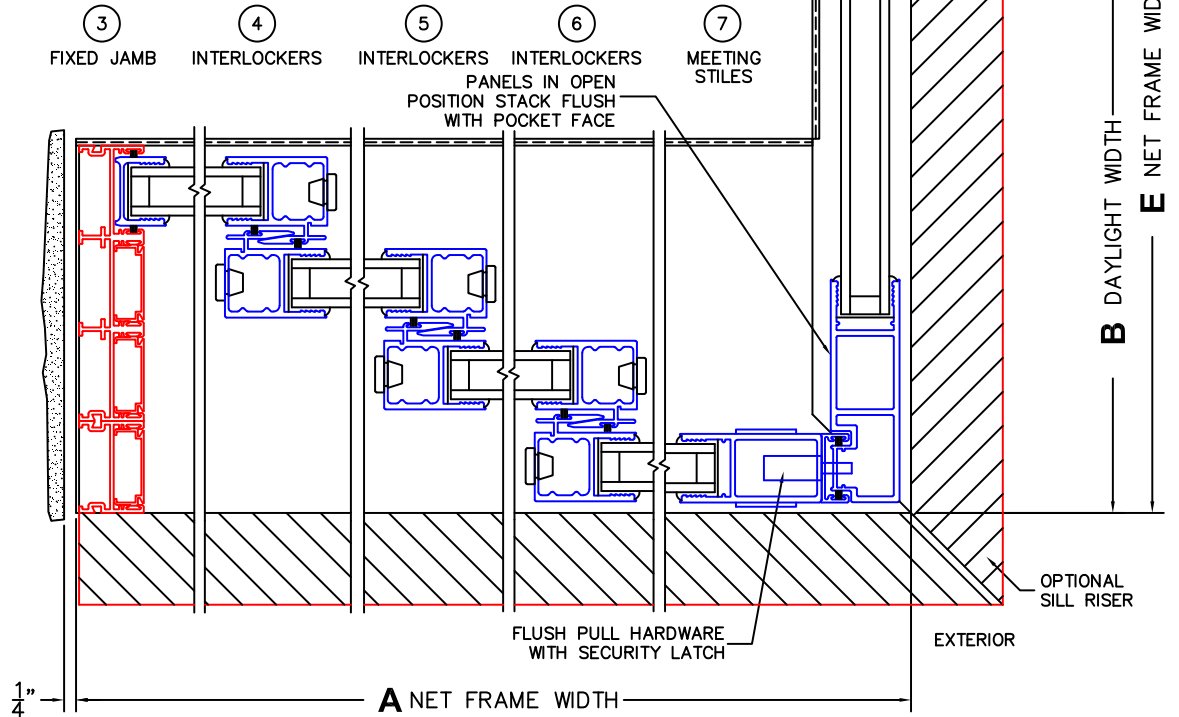

CALCULATED VALUES (FLEETWOOD SUPPLIED)

D (POCKET WIDTH)	
E (NET FRAME WIDTH)	

NOTES:

(USE RULER TO SCALE DIMENSIONS IN INCHES)

SCALE: 1/4"

(USE RULER TO SCALE DIMENSIONS IN INCHES)

SCALE: 1/4

*CAUTION: WHEN CONSTRUCTING POCKET NOTE THAT DAYLIGHT WIDTH DOES NOT INCLUDE 1" SET BACK FOR POST INTERLOCKER.