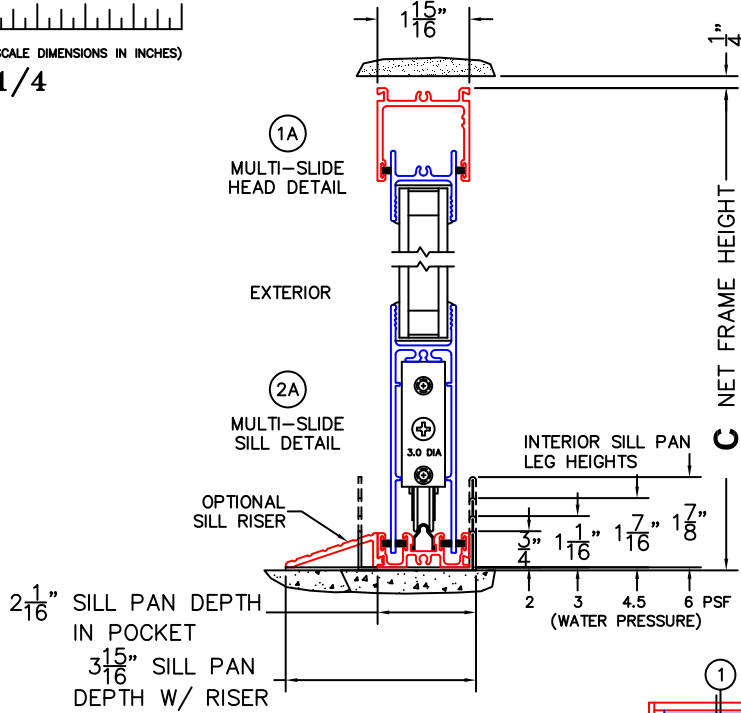

CALCULATED VALUES (FLEETWOOD SUPPLIED)

D (POCKET WIDTH)	
E (NET FRAME WIDTH)	

NOTES:

(USE RULER TO SCALE DIMENSIONS IN INCHES)

SCALE: 1/4"

(USE RULER TO SCALE DIMENSIONS IN INCHES)

SCALE: 1/4

*CAUTION: WHEN CONSTRUCTING POCKET NOTE THAT DAYLIGHT WIDTH DOES NOT INCLUDE 1" SET BACK FOR POST INTERLOCKER.