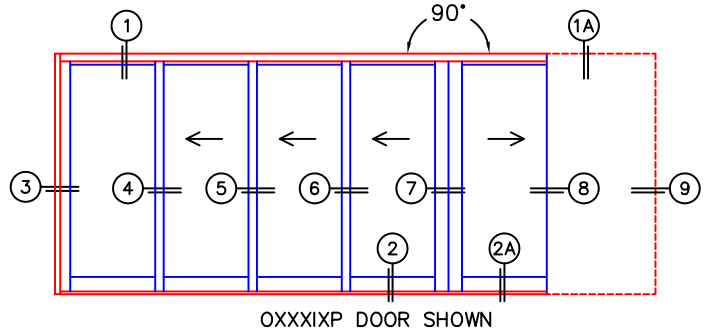

CALCULATED VALUES (FLEETWOOD SUPPLIED)

D (POCKET WIDTH)	
E (NET FRAME WIDTH)	

NOTES:

(USE RULER TO SCALE DIMENSIONS IN INCHES)

SCALE: 1/4"

(USE RULER TO SCALE DIMENSIONS IN INCHES)

SCALE: 1/4

*CAUTION: WHEN CONSTRUCTING POCKET NOTE THAT DAYLIGHT WIDTH DOES NOT INCLUDE 1" SET BACK FOR POST INTERLOCKER.