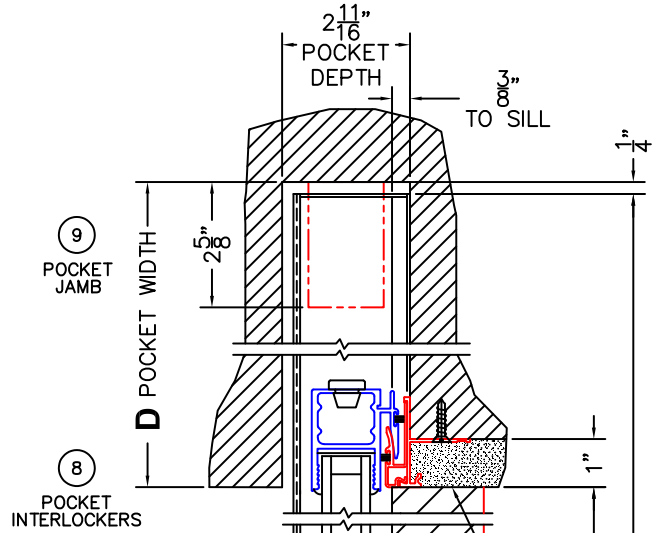

FLEETWOOD
WINDOWS & DOORS
FleetwoodUSA.com

NORWOOD 3070EX M/S
90° OXXXIXP STANDARD CONFIG.
NO SCREENS

ORDER NO.:

ITEM NO.:

REQUIRED DEALER INFO.

A (NET FRAME WIDTH)	
B (DAYLIGHT WIDTH)	
C (NET FRAME HEIGHT)	
SILL PAN HEIGHT (INTERIOR LEG)	(3/4", 1-1/16", 1-7/16" OR 1-7/8")

CALCULATED VALUES (FLEETWOOD SUPPLIED)

D (POCKET WIDTH)	
E (NET FRAME WIDTH)	

NOTES:

(USE RULER TO SCALE DIMENSIONS IN INCHES)

SCALE: 1/4"

(USE RULER TO SCALE DIMENSIONS IN INCHES)

SCALE: 1/4

*CAUTION: WHEN CONSTRUCTING POCKET NOTE THAT DAYLIGHT WIDTH DOES NOT INCLUDE 1" SET BACK FOR POST INTERLOCKER.