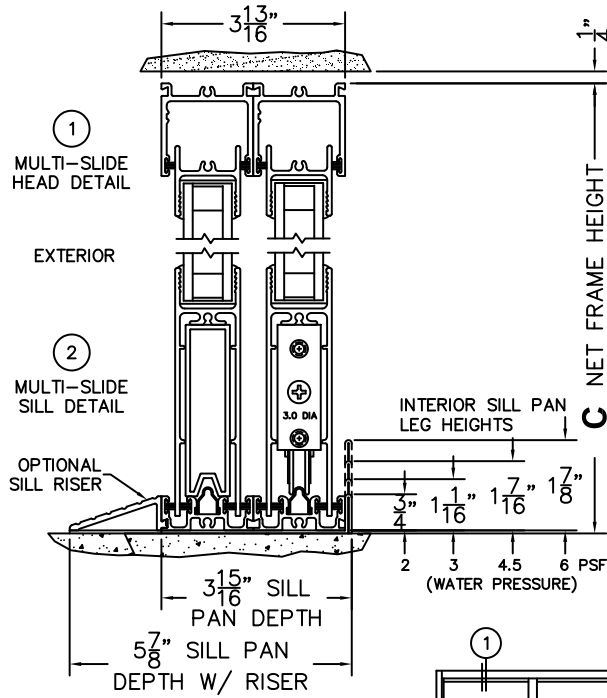

SILL PAN HEIGHT(INTERIOR LEG)
(3/4", 1-1/16", 1-7/16" OR 1-7/8")

NOTES:

(USE RULER TO SCALE DIMENSIONS IN INCHES)

SCALE: 1/4

OXXXIXO DOOR SHOWN

(USE RULER TO SCALE DIMENSIONS IN INCHES)

SCALE: 1/4

- ③
FIXED JAMB
- ④
INTERLOCKERS
- ⑤
INTERLOCKERS
- ⑥
INTERLOCKERS
- ⑦
MEETING STILES