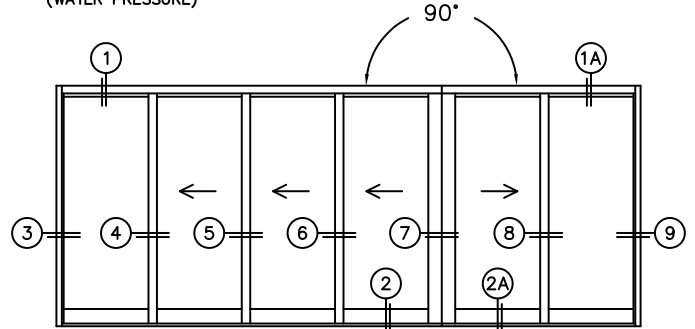

SILL PAN HEIGHT(INTERIOR LEG)
(3/4", 1-1/16", 1-7/16" OR 1-7/8")

NOTES:

(USE RULER TO SCALE DIMENSIONS IN INCHES)

SCALE: 1/4

OXXXIXO DOOR SHOWN

(USE RULER TO SCALE DIMENSIONS IN INCHES)

SCALE: 1/4

- ③
FIXED JAMB
- ④
INTERLOCKERS
- ⑤
INTERLOCKERS
- ⑥
INTERLOCKERS
- ⑦
MEETING STILES