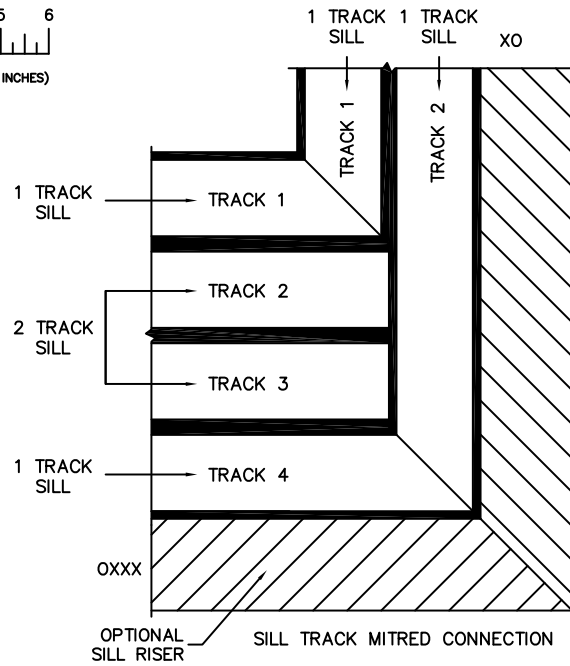

SILL PAN HEIGHT(INTERIOR LEG)
(3/4", 1-1/16", 1-7/16" OR 1-7/8")

NOTES:

(USE RULER TO SCALE DIMENSIONS IN INCHES)

SCALE: 1/4

OXXXIXO DOOR SHOWN

(USE RULER TO SCALE DIMENSIONS IN INCHES)

SCALE: 1/4

- ③
FIXED JAMB
- ④
INTERLOCKERS
- ⑤
INTERLOCKERS
- ⑥
INTERLOCKERS
- ⑦
MEETING STILES