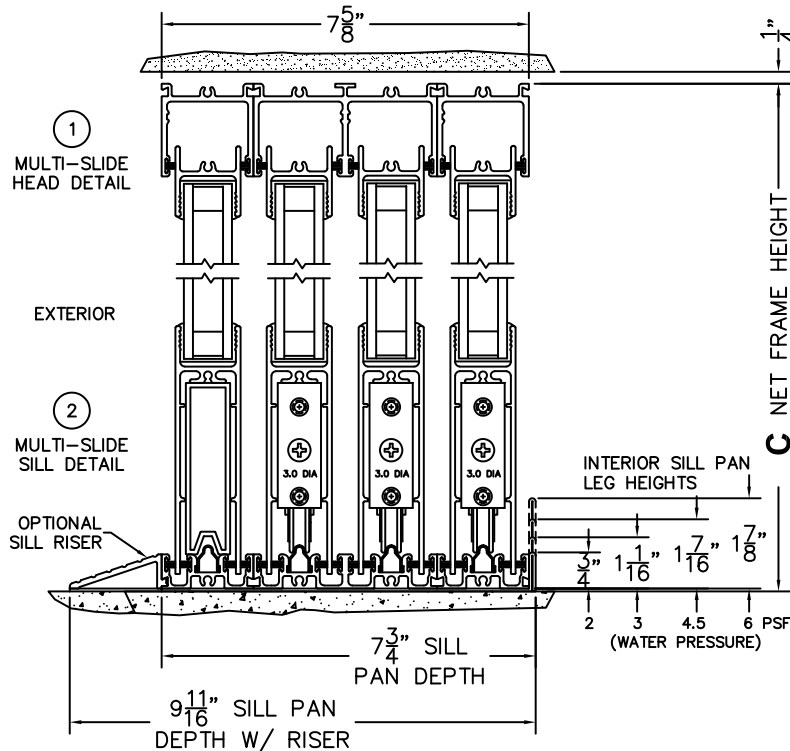

SILL PAN HEIGHT(INTERIOR LEG)
(3/4", 1-1/16", 1-7/16" OR 1-7/8")

NOTES:

(USE RULER TO SCALE DIMENSIONS IN INCHES)

SCALE: 1/4

OXXXIXO DOOR SHOWN

(USE RULER TO SCALE DIMENSIONS IN INCHES)

SCALE: 1/4

- ③
FIXED JAMB
- ④
INTERLOCKERS
- ⑤
INTERLOCKERS
- ⑥
INTERLOCKERS
- ⑦
MEETING STILES