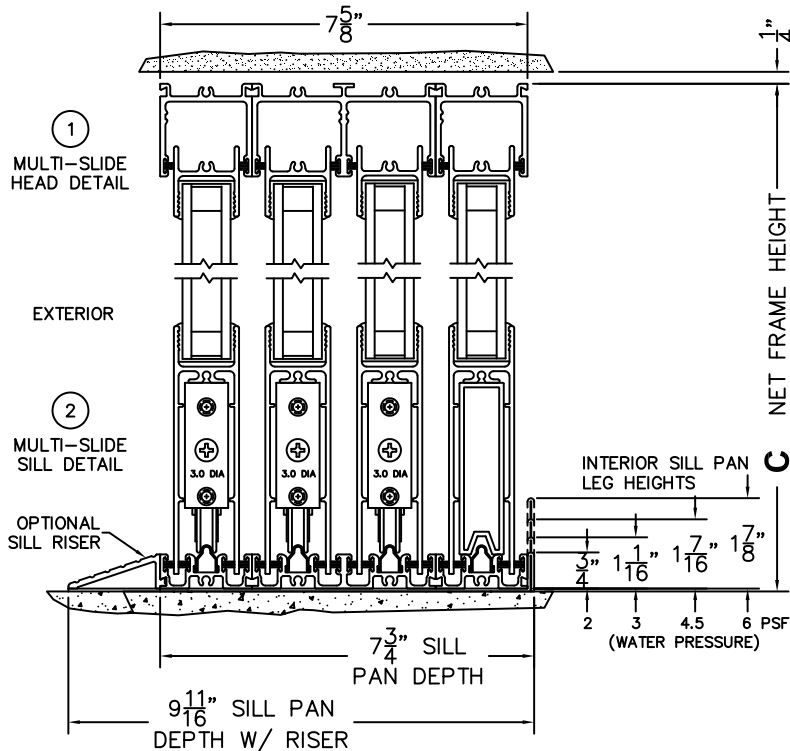

SILL PAN HEIGHT(INTERIOR LEG)
(3/4", 1-1/16", 1-7/16" OR 1-7/8")

NOTES:

(USE RULER TO SCALE DIMENSIONS IN INCHES)

SCALE: 1/4

(USE RULER TO SCALE DIMENSIONS IN INCHES)

SCALE: 1/4