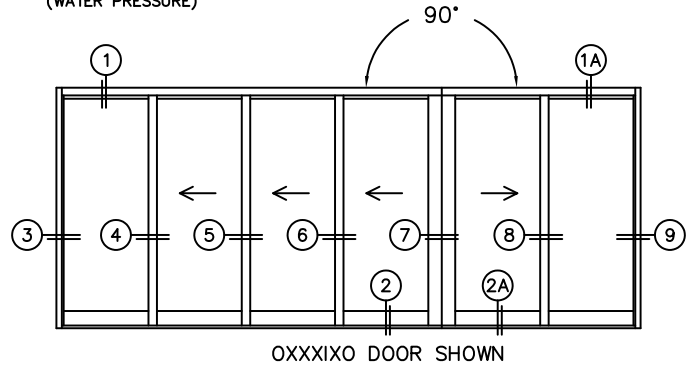

FLEETWOOD
WINDOWS & DOORS
FleetwoodUSA.com

NORWOOD 3070EX M/S
900XXXIXO STANDARD CONFIGURATION
NO SCREENS

ORDER NO.:

ITEM NO.:

REQUIRED DEALER INFO.

A(NET FRAME WIDTH)

B(NET FRAME WIDTH)

C(NET FRAME HEIGHT)

SILL PAN HEIGHT(INTERIOR LEG)
(3/4", 1-1/16", 1-7/16" OR 1-7/8")

NOTES:

(USE RULER TO SCALE DIMENSIONS IN INCHES)

SCALE: 1/4

(USE RULER TO SCALE DIMENSIONS IN INCHES)

SCALE: 1/4