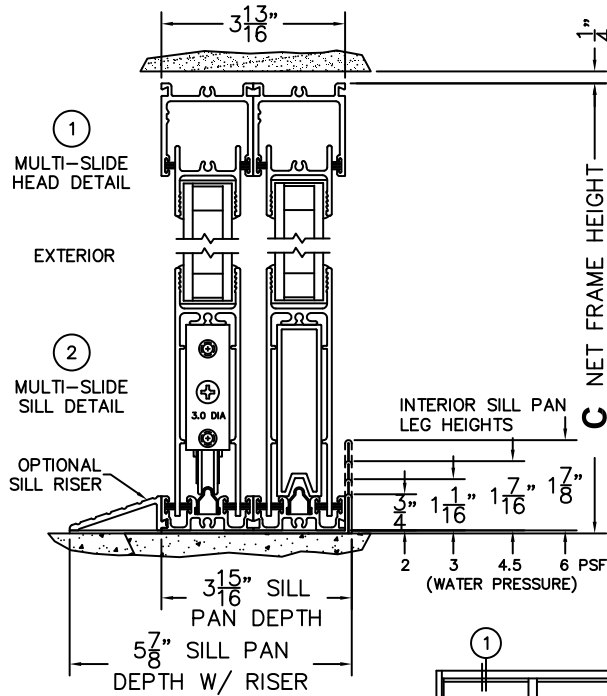

SILL PAN HEIGHT(INTERIOR LEG)
(3/4", 1-1/16", 1-7/16" OR 1-7/8")

NOTES:

(USE RULER TO SCALE DIMENSIONS IN INCHES)

SCALE: 1/4

(USE RULER TO SCALE DIMENSIONS IN INCHES)

SCALE: 1/4