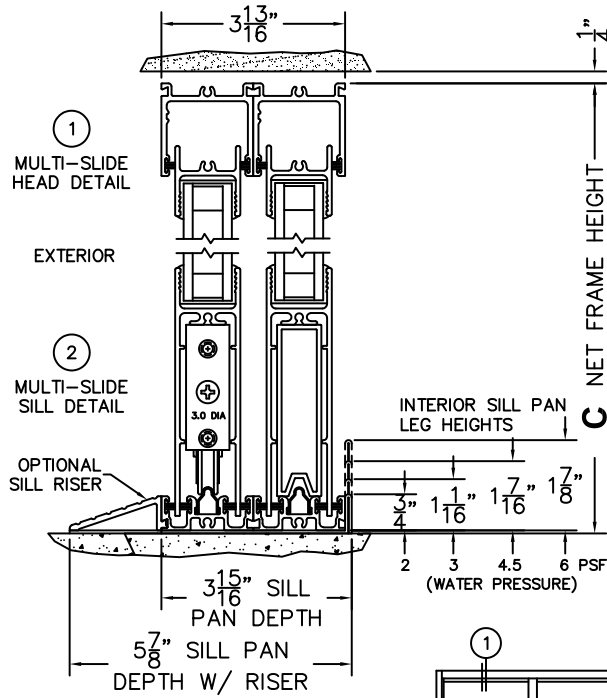

SILL PAN HEIGHT(INTERIOR LEG)
(3/4", 1-1/16", 1-7/16" OR 1-7/8")

NOTES:

(USE RULER TO SCALE DIMENSIONS IN INCHES)

SCALE: 1/4

OXXXIXO DOOR SHOWN

FLEETWOOD
WINDOWS & DOORS
FleetwoodUSA.com

NORWOOD 3070EX M/S
90XXXIXO CUSTOM CONFIGURATION
NO SCREENS

ORDER NO.:

ITEM NO.:

(USE RULER TO SCALE DIMENSIONS IN INCHES)

SCALE: 1/4