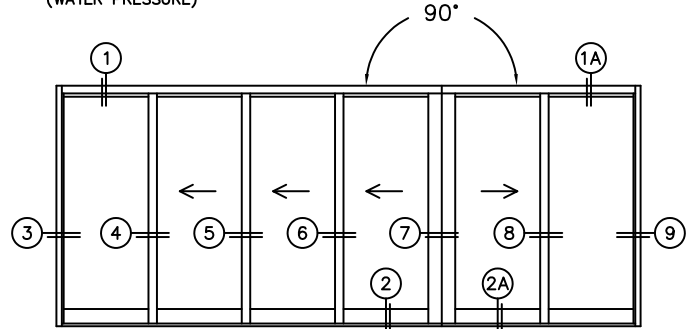

SILL PAN HEIGHT(INTERIOR LEG)
(3/4", 1-1/16", 1-7/16" OR 1-7/8")

NOTES:

(USE RULER TO SCALE DIMENSIONS IN INCHES)

SCALE: 1/4

OXXXIXO DOOR SHOWN

FLEETWOOD
WINDOWS & DOORS
FleetwoodUSA.com

NORWOOD 3070EX M/S
90XXXIXO CUSTOM CONFIGURATION
NO SCREENS

ORDER NO.:

ITEM NO.:

(USE RULER TO SCALE DIMENSIONS IN INCHES)

SCALE: 1/4