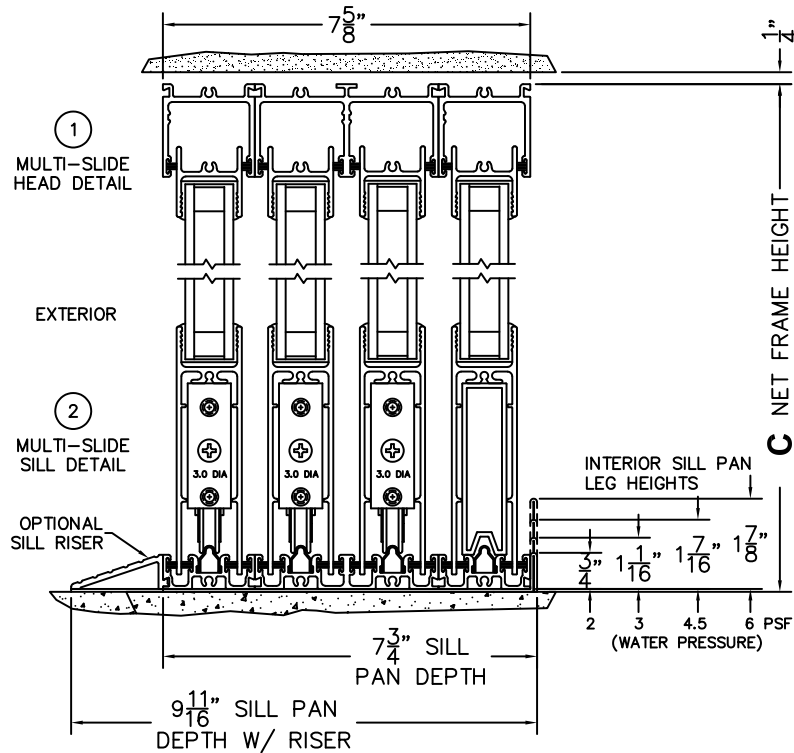

SILL PAN HEIGHT(INTERIOR LEG)
(3/4", 1-1/16", 1-7/16" OR 1-7/8")

NOTES:

(USE RULER TO SCALE DIMENSIONS IN INCHES)

SCALE: 1/4

OXXXIXO DOOR SHOWN

FLEETWOOD
WINDOWS & DOORS
FleetwoodUSA.com

NORWOOD 3070EX M/S
90XXXIXO CUSTOM CONFIGURATION
NO SCREENS

ORDER NO.:

ITEM NO.:

(USE RULER TO SCALE DIMENSIONS IN INCHES)

SCALE: 1/4