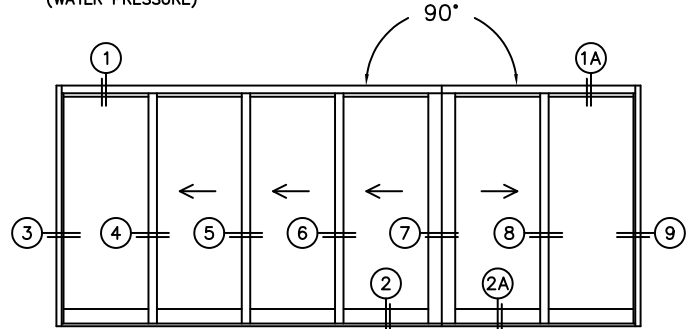

SILL PAN HEIGHT(INTERIOR LEG)
(3/4", 1-1/16", 1-7/16" OR 1-7/8")

NOTES:

(USE RULER TO SCALE DIMENSIONS IN INCHES)

SCALE: 1/4

OXXXIXO DOOR SHOWN

(USE RULER TO SCALE DIMENSIONS IN INCHES)

SCALE: 1/4