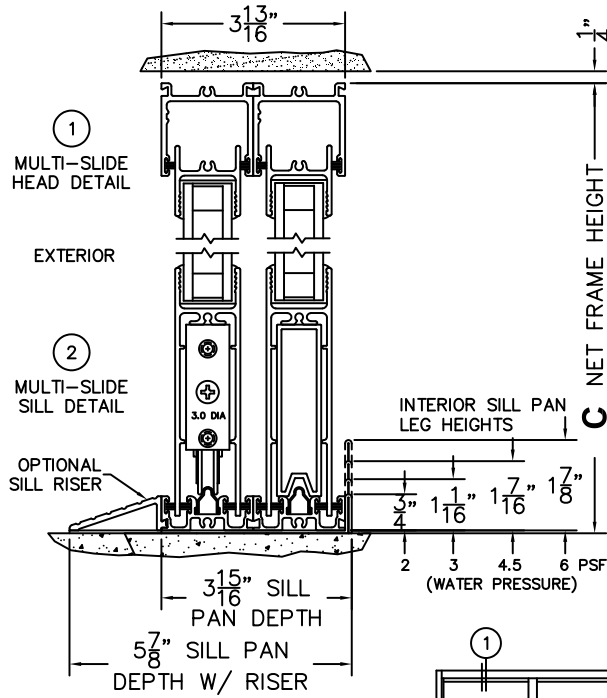

SILL PAN HEIGHT(INTERIOR LEG)
(3/4", 1-1/16", 1-7/16" OR 1-7/8")

NOTES:

(USE RULER TO SCALE DIMENSIONS IN INCHES)

SCALE: 1/4

OXXXIXO DOOR SHOWN

(USE RULER TO SCALE DIMENSIONS IN INCHES)

SCALE: 1/4