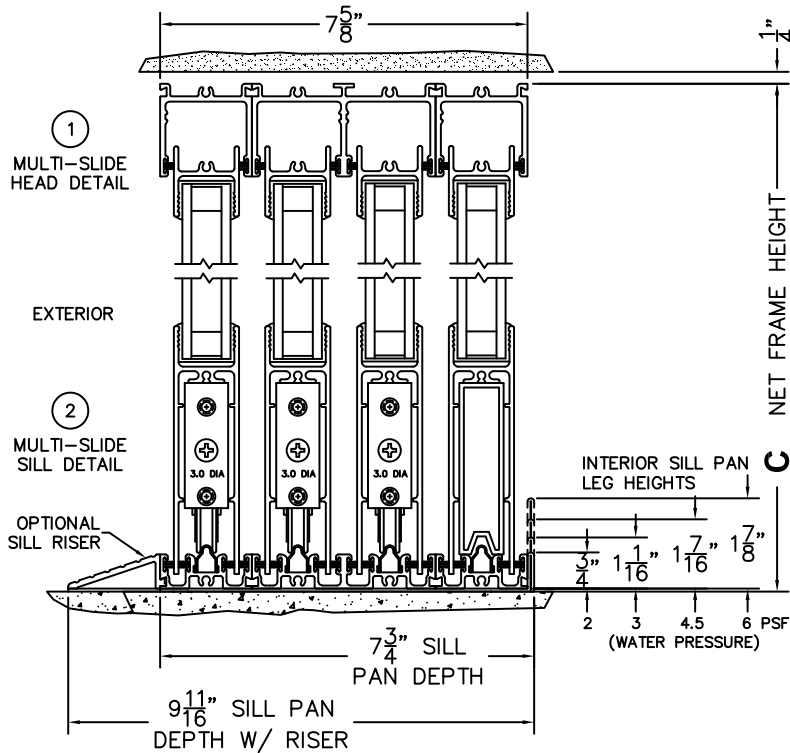

SILL PAN HEIGHT(INTERIOR LEG)
(3/4", 1-1/16", 1-7/16" OR 1-7/8")

NOTES:

(USE RULER TO SCALE DIMENSIONS IN INCHES)

SCALE: 1/4

OXXXIXO DOOR SHOWN

(USE RULER TO SCALE DIMENSIONS IN INCHES)

SCALE: 1/4