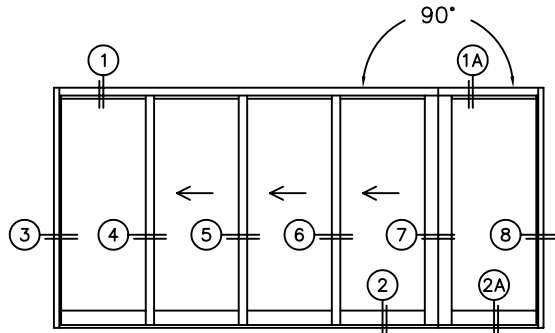

FLEETWOOD
WINDOWS & DOORS
FleetwoodUSA.com

NORWOOD 3070EX M/S
90°OXXXIO CUSTOM CONFIGURATION
NO SCREENS

ORDER NO.:

ITEM NO.:

SCALE: 1/4

REQUIRED DEALER INFO.

A(NET FRAME WIDTH)

B(NET FRAME WIDTH)

C(NET FRAME HEIGHT)

SILL PAN HEIGHT(INTERIOR LEG)
(3/4", 1-1/16", 1-7/16" OR 1-7/8")

NOTES:

OXXXIO DOOR SHOWN

FLEETWOOD
 WINDOWS & DOORS
 FleetwoodUSA.com

NORWOOD 3070EX M/S
 90°0XXXXIO CUSTOM CONFIGURATION
 NO SCREENS

NON-FLUSH STACK (EQUAL GLASS):
 PANELS IN OPEN POSITION