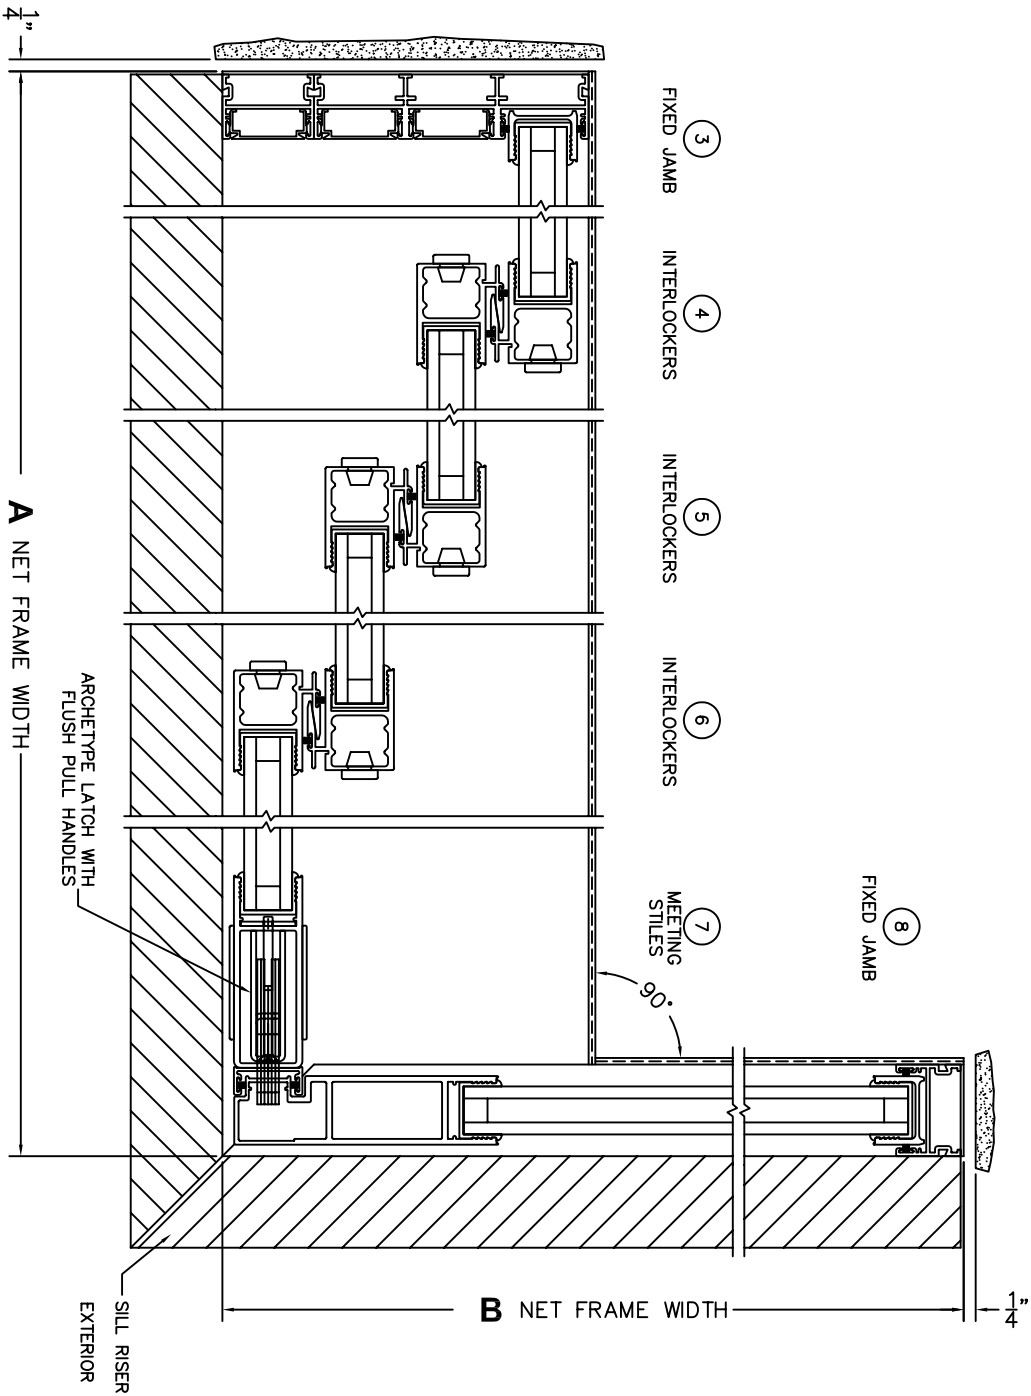

C(NET FRAME HEIGHT)

SILL PAN HEIGHT(INTERIOR LEG)
(3/4", 1-1/16", 1-7/16" OR 1-7/8")

NOTES:

OXXXIO DOOR SHOWN

FLEETWOOD
 WINDOWS & DOORS
 FleetwoodUSA.com

NORWOOD 3070EX M/S
 90°0XXXXIO CUSTOM CONFIGURATION
 NO SCREENS

ORDER NO.:

ITEM NO.:

SCALE: 1/4

FLEETWOOD
 WINDOWS & DOORS
 FleetwoodUSA.com

NORWOOD 3070EX M/S
 90°0XXXIO CUSTOM CONFIGURATION
 NO SCREENS

ORDER NO.:

ITEM NO.:

SCALE: 1/4

NON-FLUSH STACK (EQUAL GLASS):
 PANELS IN OPEN POSITION