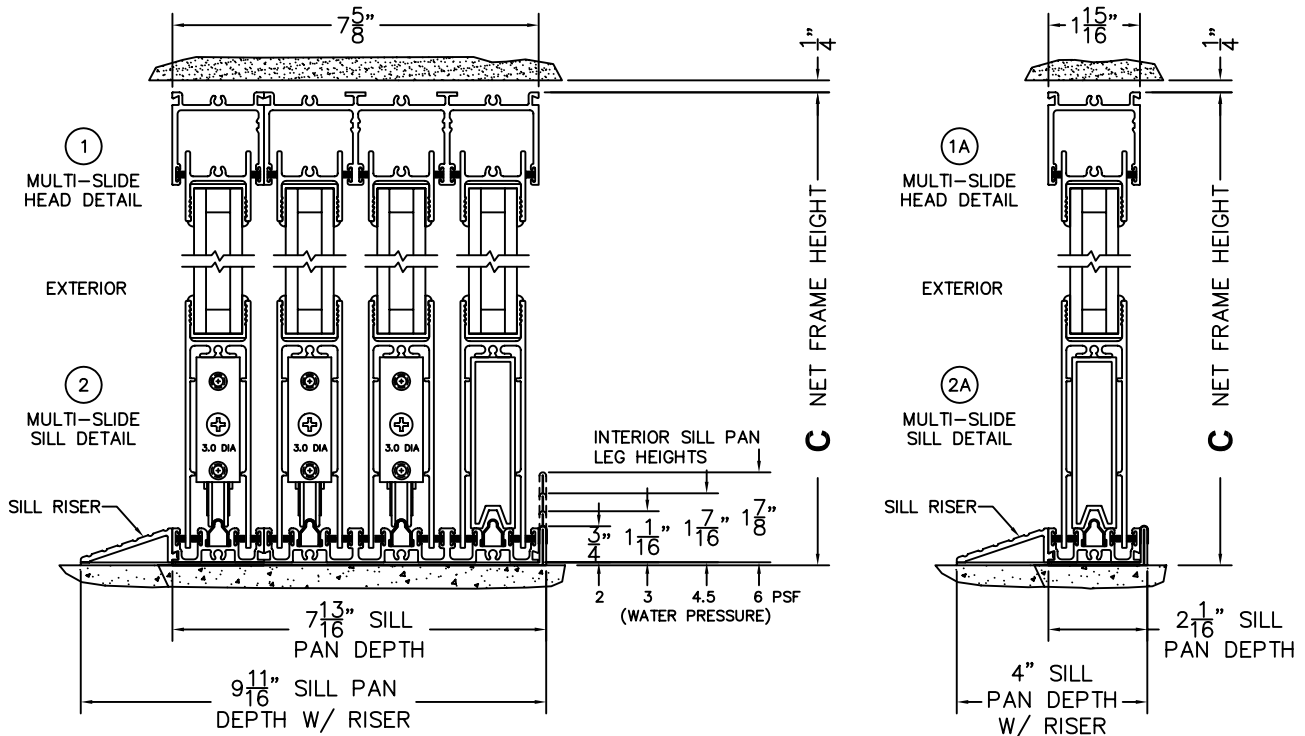

C(NET FRAME HEIGHT)

SILL PAN HEIGHT(INTERIOR LEG)
(3/4", 1-1/16", 1-7/16" OR 1-7/8")

NOTES:

OXXXIO DOOR SHOWN

FLEETWOOD
 WINDOWS & DOORS
 FleetwoodUSA.com

NORWOOD 3070EX M/S
 90°0XXXXIO CUSTOM CONFIGURATION
 NO SCREENS

NON-FLUSH STACK (EQUAL GLASS):
 PANELS IN OPEN POSITION