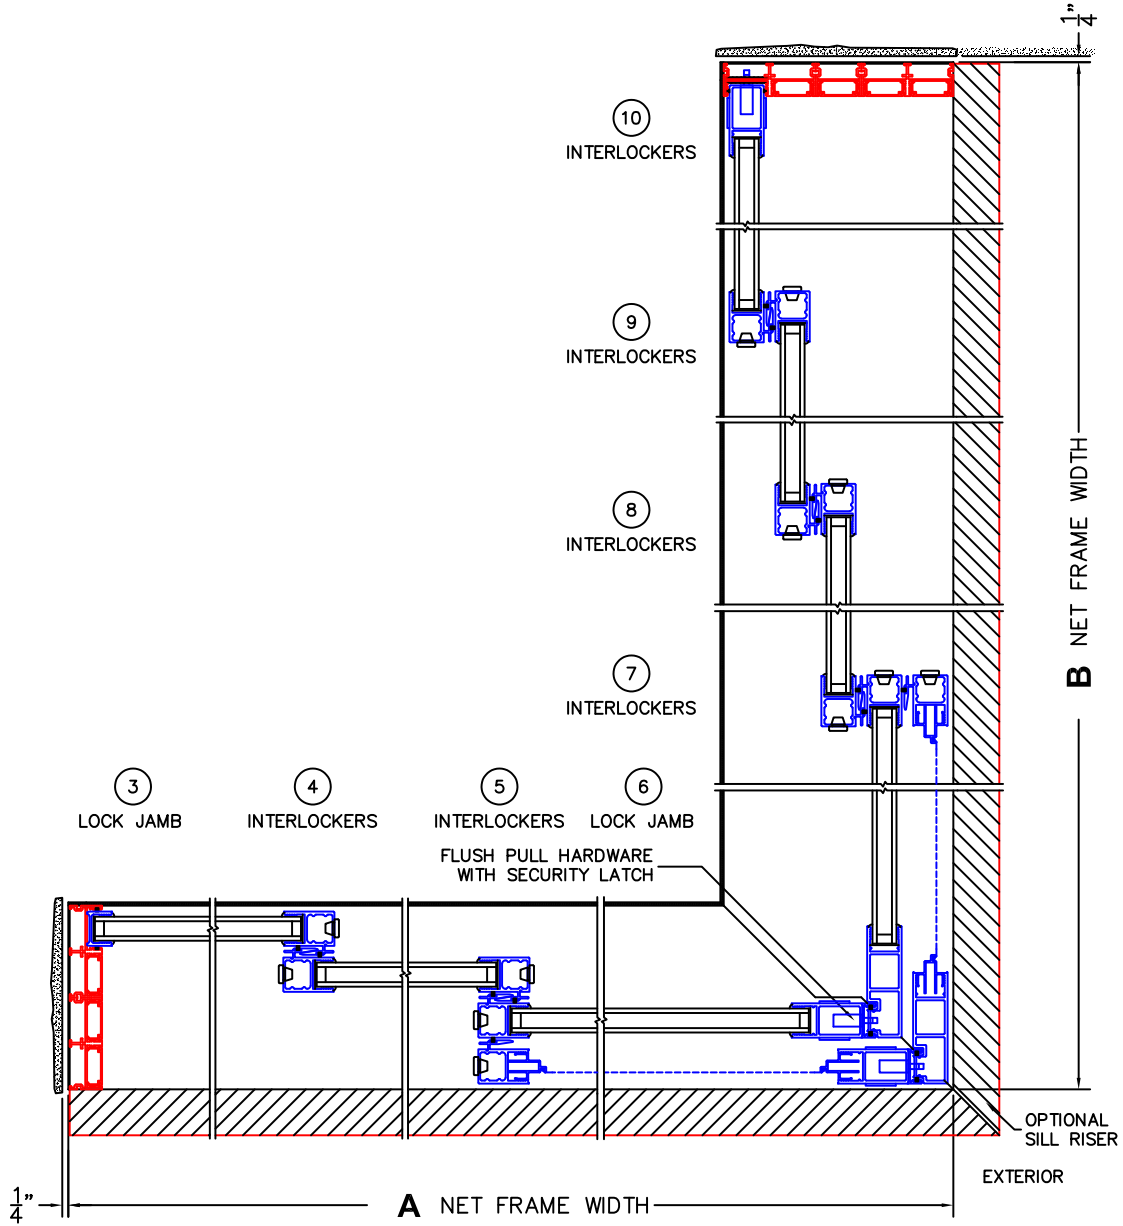

SILL PAN HEIGHT (INTERIOR LEG)
(3/4", 1-1/16", 1-7/16" OR 1-7/8")

NOTES:

(USE RULER TO SCALE DIMENSIONS IN INCHES)

SCALE: 1/4

NORWOOD 3070EX M/S
900XX-XXXX STANDARD CONFIGURATION
WITH SCREENS

ORDER NO.:

ITEM NO.:

(USE RULER TO SCALE DIMENSIONS IN INCHES)

SCALE: 1/4

(USE RULER TO SCALE DIMENSIONS IN INCHES)

SCALE: 1/8

FLEETWOOD
WINDOWS & DOORS
FleetwoodUSA.com

NORWOOD 3070EX M/S
900XXIXXXX STANDARD CONFIGURATION
WITH SCREENS

ORDER NO.:

ITEM NO.:

(USE RULER TO SCALE DIMENSIONS IN INCHES)

SCALE: 1/4