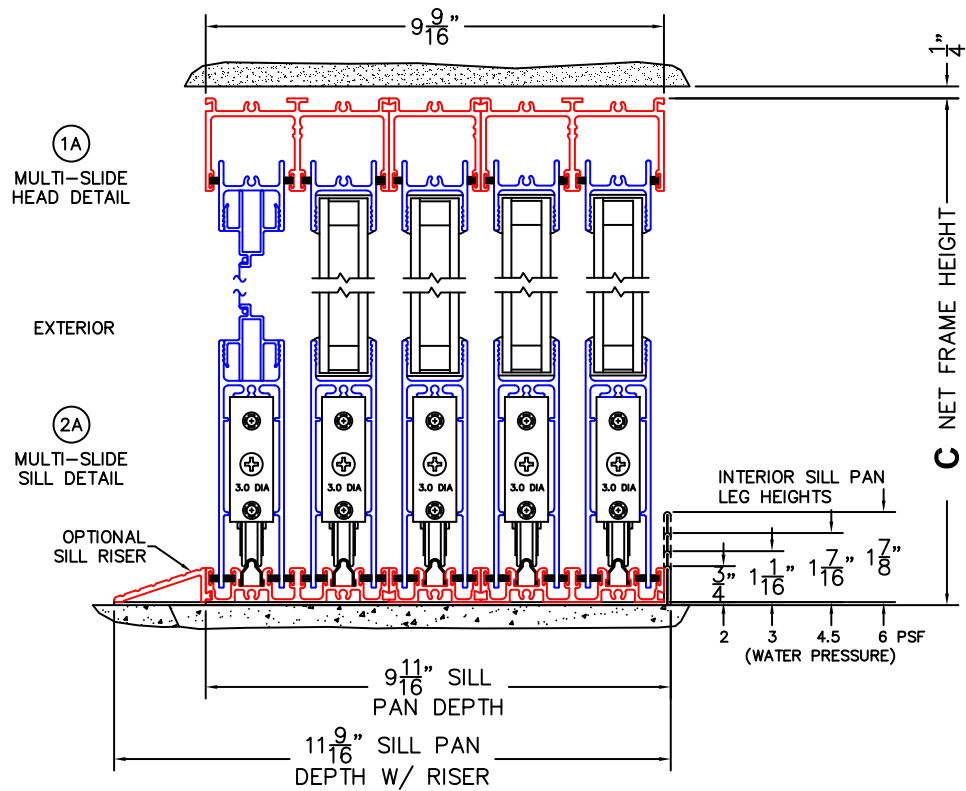

SILL PAN HEIGHT (INTERIOR LEG)
(3/4", 1-1/16", 1-7/16" OR 1-7/8")

NOTES:

(USE RULER TO SCALE DIMENSIONS IN INCHES)

SCALE: 1/4

NORWOOD 3070EX M/S
900XX-XXXX STANDARD CONFIGURATION
WITH SCREENS

ORDER NO.:

ITEM NO.:

(USE RULER TO SCALE DIMENSIONS IN INCHES)

SCALE: 1/4

(USE RULER TO SCALE DIMENSIONS IN INCHES)

SCALE: 1/8

FLEETWOOD
WINDOWS & DOORS
FleetwoodUSA.com

NORWOOD 3070EX M/S
900XXIXXXX STANDARD CONFIGURATION
WITH SCREENS

ORDER NO.:

ITEM NO.:

(USE RULER TO SCALE DIMENSIONS IN INCHES)

SCALE: 1/4