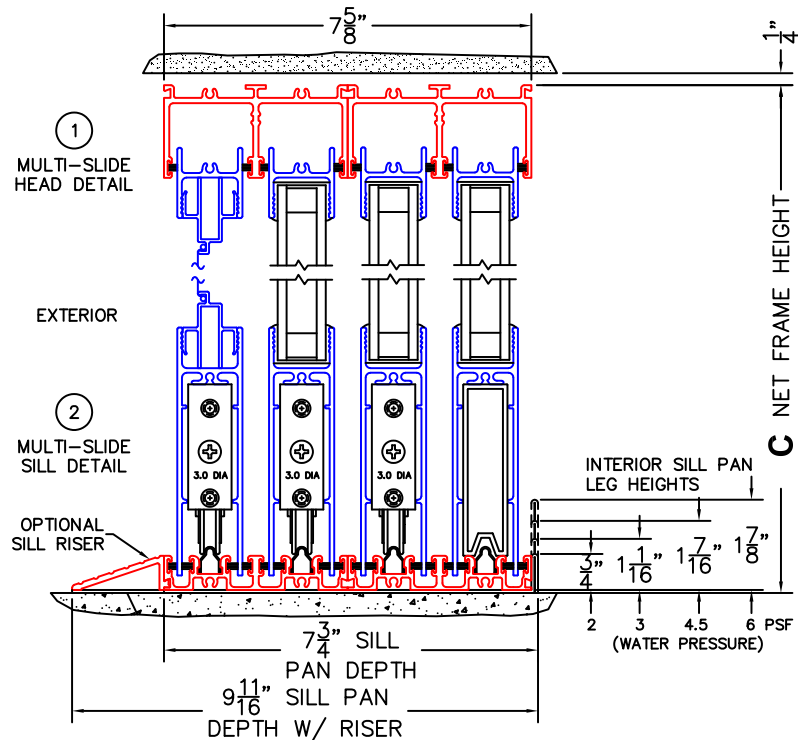

SILL PAN HEIGHT (INTERIOR LEG)
(3/4", 1-1/16", 1-7/16" OR 1-7/8")

NOTES:

(USE RULER TO SCALE DIMENSIONS IN INCHES)

SCALE: 1/4

NORWOOD 3070EX M/S
900XX-XXXX STANDARD CONFIGURATION
WITH SCREENS

ORDER NO.:

ITEM NO.:

(USE RULER TO SCALE DIMENSIONS IN INCHES)

SCALE: 1/4

(USE RULER TO SCALE DIMENSIONS IN INCHES)

SCALE: 1/8

FLEETWOOD
WINDOWS & DOORS
FleetwoodUSA.com

NORWOOD 3070EX M/S
900XXIXXXX STANDARD CONFIGURATION
WITH SCREENS

ORDER NO.:

ITEM NO.:

(USE RULER TO SCALE DIMENSIONS IN INCHES)

SCALE: 1/4