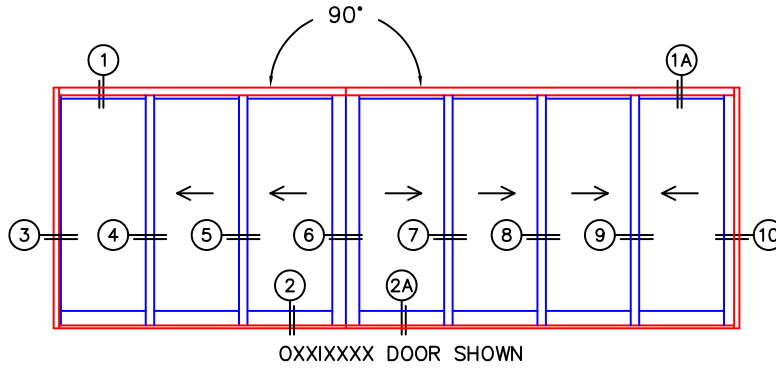

FLEETWOOD
WINDOWS & DOORS
FleetwoodUSA.com

NORWOOD 3070EX M/S
900XXIXXXX STANDARD CONFIGURATION
WITH SCREENS

ORDER NO.: -

ITEM NO.:

REQUIRED DEALER INFO.

A(NET FRAME WIDTH)

B(NET FRAME WIDTH)

C(NET FRAME HEIGHT)

SILL PAN HEIGHT (INTERIOR LEG)
(3/4", 1-1/16", 1-7/16" OR 1-7/8")

NOTES:

(USE RULER TO SCALE DIMENSIONS IN INCHES)

SCALE: 1/4

NORWOOD 3070EX M/S
900XX-XXXX STANDARD CONFIGURATION
WITH SCREENS

ORDER NO.:

ITEM NO.:

(USE RULER TO SCALE DIMENSIONS IN INCHES)

SCALE: 1/4

(USE RULER TO SCALE DIMENSIONS IN INCHES)

SCALE: 1/8

FLEETWOOD
WINDOWS & DOORS
FleetwoodUSA.com

NORWOOD 3070EX M/S
900XXIXXXX STANDARD CONFIGURATION
WITH SCREENS

ORDER NO.:

ITEM NO.:

(USE RULER TO SCALE DIMENSIONS IN INCHES)

SCALE: 1/4