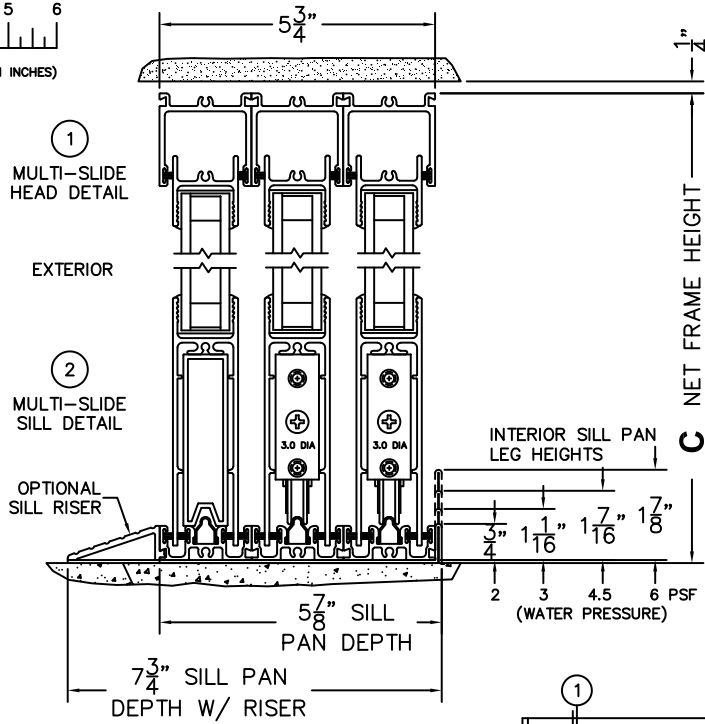

CALCULATED VALUES (FLEETWOOD SUPPLIED)

<b>D</b> (POCKET WIDTH)	
<b>E</b> (NET FRAME WIDTH)	

NOTES:

(USE RULER TO SCALE DIMENSIONS IN INCHES)

SCALE: 1/4

OXXIXP DOOR SHOWN

(USE RULER TO SCALE DIMENSIONS IN INCHES)

SCALE: 1/4

\*CAUTION: WHEN CONSTRUCTING POCKET NOTE THAT DAYLIGHT WIDTH DOES NOT INCLUDE 1" SET BACK FOR POST INTERLOCKER.