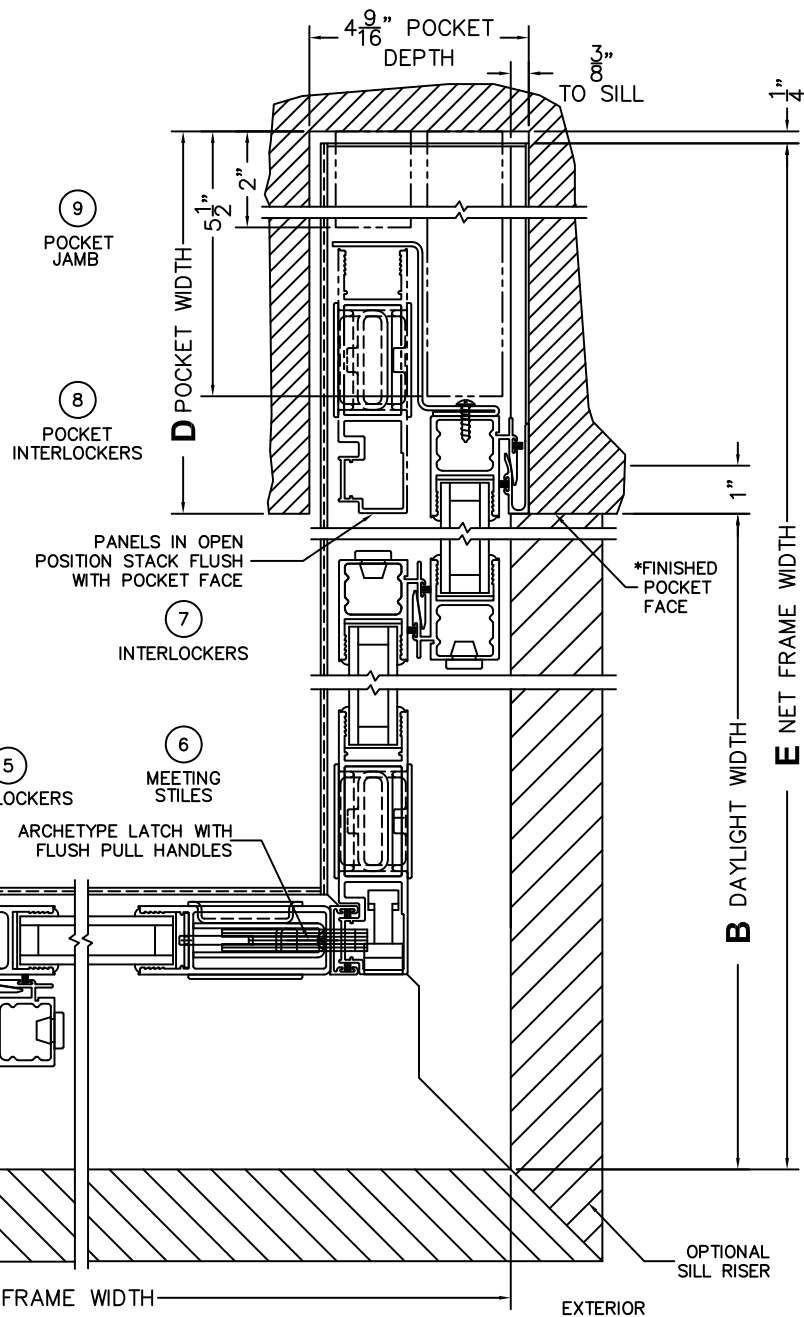

**FLEETWOOD**  
WINDOWS & DOORS  
FleetwoodUSA.com

**NORWOOD 3070EX M/S**  
90°OXXIXP CUSTOM CONFIGURATION  
NO SCREENS

ORDER NO.:

ITEM NO.:

REQUIRED DEALER INFO.

<b>A</b> (NET FRAME WIDTH)	
<b>B</b> (DAYLIGHT WIDTH)	
<b>C</b> (NET FRAME HEIGHT)	
SILL PAN HEIGHT(INTERIOR LEG)	(3/4", 1-1/16", 1-7/16" OR 1-7/8")

CALCULATED VALUES (FLEETWOOD SUPPLIED)

<b>D</b> (POCKET WIDTH)	
<b>E</b> (NET FRAME WIDTH)	

NOTES:

(USE RULER TO SCALE DIMENSIONS IN INCHES)

SCALE: 1/4

OXXIXP DOOR SHOWN

(USE RULER TO SCALE DIMENSIONS IN INCHES)

SCALE: 1/4

\*CAUTION: WHEN CONSTRUCTING POCKET NOTE THAT DAYLIGHT WIDTH DOES NOT INCLUDE 1" SET BACK FOR POST INTERLOCKER.