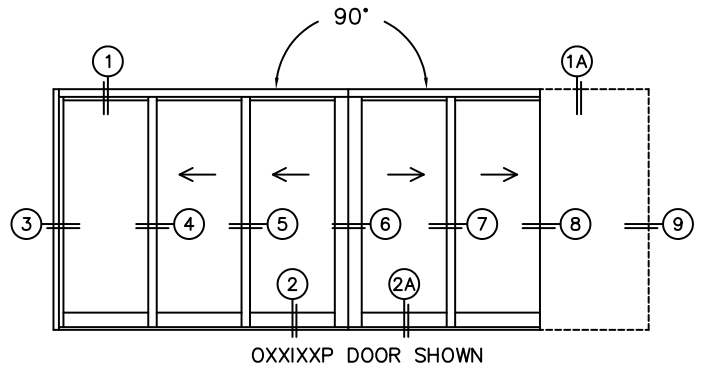

CALCULATED VALUES (FLEETWOOD SUPPLIED)

<b>D</b> (POCKET WIDTH)	
<b>E</b> (NET FRAME WIDTH)	

NOTES:

(USE RULER TO SCALE DIMENSIONS IN INCHES)

SCALE: 1/4

OXXIXP DOOR SHOWN

(USE RULER TO SCALE DIMENSIONS IN INCHES)

SCALE: 1/4

\*CAUTION: WHEN CONSTRUCTING POCKET NOTE THAT DAYLIGHT WIDTH DOES NOT INCLUDE 1" SET BACK FOR POST INTERLOCKER.