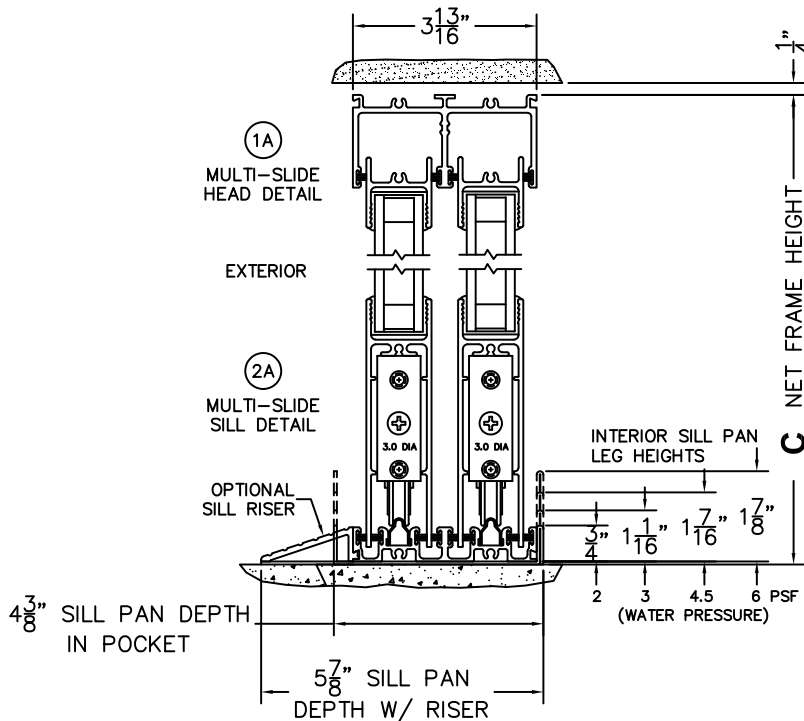

CALCULATED VALUES (FLEETWOOD SUPPLIED)

<b>D</b> (POCKET WIDTH)	
<b>E</b> (NET FRAME WIDTH)	

NOTES:

(USE RULER TO SCALE DIMENSIONS IN INCHES)

SCALE: 1/4

OXXIXP DOOR SHOWN

(USE RULER TO SCALE DIMENSIONS IN INCHES)

SCALE: 1/4

\*CAUTION: WHEN CONSTRUCTING POCKET NOTE THAT DAYLIGHT WIDTH DOES NOT INCLUDE 1" SET BACK FOR POST INTERLOCKER.