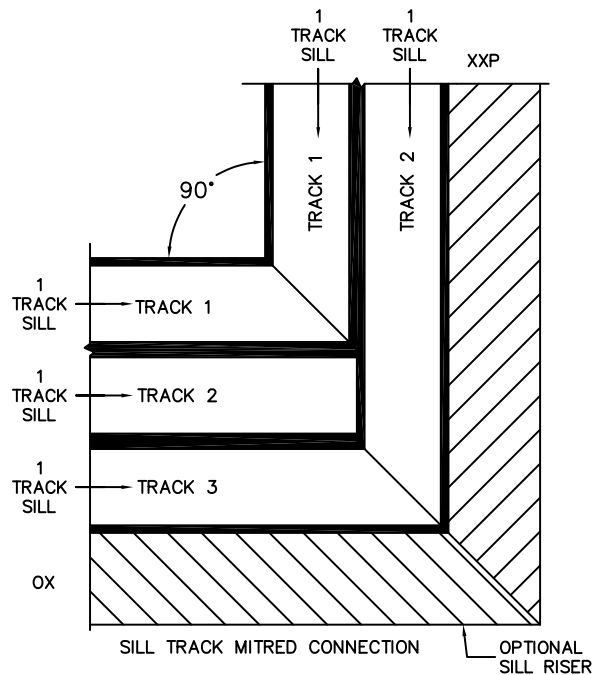

CALCULATED VALUES (FLEETWOOD SUPPLIED)

<b>D</b> (POCKET WIDTH)	
<b>E</b> (NET FRAME WIDTH)	

NOTES:

(USE RULER TO SCALE DIMENSIONS IN INCHES)

SCALE: 1/4

OXXIXP DOOR SHOWN

(USE RULER TO SCALE DIMENSIONS IN INCHES)

SCALE: 1/4

\*CAUTION: WHEN CONSTRUCTING POCKET NOTE THAT DAYLIGHT WIDTH DOES NOT INCLUDE 1" SET BACK FOR POST INTERLOCKER.