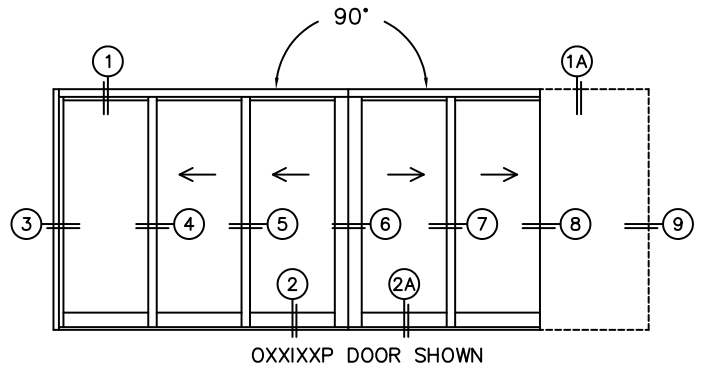

FLEETWOOD
WINDOWS & DOORS
FleetwoodUSA.com

NORWOOD 3070EX M/S
90°OXXIXP STANDARD CONFIGURATION
NO SCREENS

ORDER NO.:

ITEM NO.:

REQUIRED DEALER INFO.

A (NET FRAME WIDTH)	
B (DAYLIGHT WIDTH)	
C (NET FRAME HEIGHT)	
SILL PAN HEIGHT(INTERIOR LEG)	(3/4", 1-1/16", 1-7/16" OR 1-7/8")

CALCULATED VALUES (FLEETWOOD SUPPLIED)

D (POCKET WIDTH)	
E (NET FRAME WIDTH)	

NOTES:

(USE RULER TO SCALE DIMENSIONS IN INCHES)

SCALE: 1/4

NORWOOD 3070EX M/S
90° OXXIXP STANDARD CONFIGURATION
NO SCREENS

ORDER NO.:

ITEM NO.:

(USE RULER TO SCALE DIMENSIONS IN INCHES)

SCALE: 1/4

*CAUTION: WHEN CONSTRUCTING POCKET NOTE THAT DAYLIGHT WIDTH DOES NOT INCLUDE 1" SET BACK FOR POST INTERLOCKER.