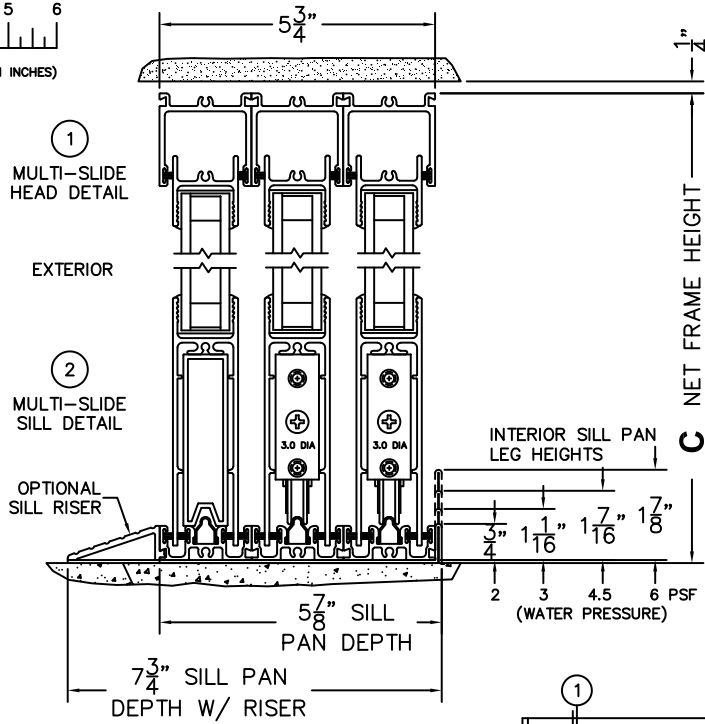

CALCULATED VALUES (FLEETWOOD SUPPLIED)

D (POCKET WIDTH)	
E (NET FRAME WIDTH)	

NOTES:

(USE RULER TO SCALE DIMENSIONS IN INCHES)

SCALE: 1/4

NORWOOD 3070EX M/S
90° OXXIXP STANDARD CONFIGURATION
NO SCREENS

ORDER NO.:

ITEM NO.:

(USE RULER TO SCALE DIMENSIONS IN INCHES)

SCALE: 1/4

*CAUTION: WHEN CONSTRUCTING POCKET NOTE THAT DAYLIGHT WIDTH DOES NOT INCLUDE 1" SET BACK FOR POST INTERLOCKER.