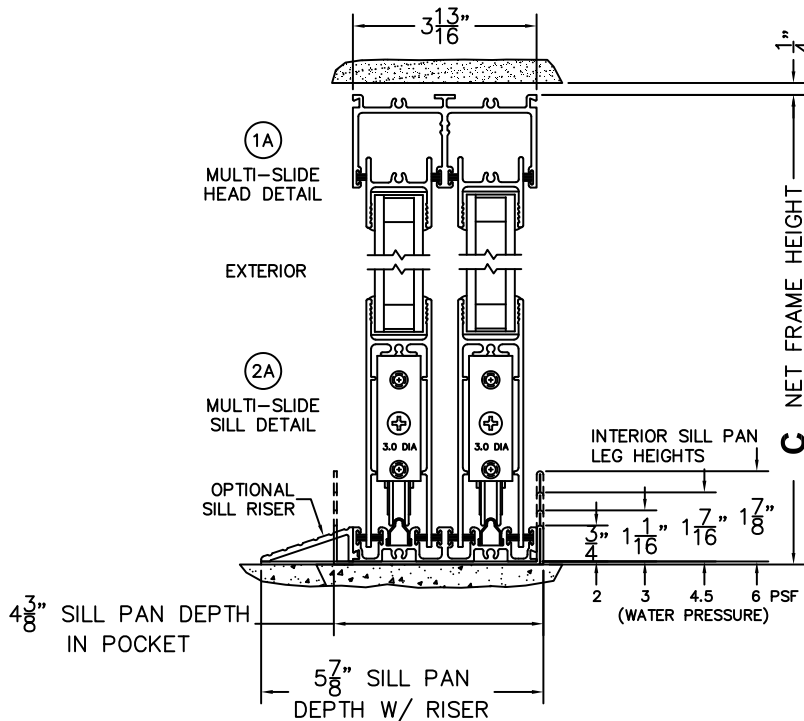

CALCULATED VALUES (FLEETWOOD SUPPLIED)

D (POCKET WIDTH)	
E (NET FRAME WIDTH)	

NOTES:

(USE RULER TO SCALE DIMENSIONS IN INCHES)

SCALE: 1/4

NORWOOD 3070EX M/S
90° OXXIXP STANDARD CONFIGURATION
NO SCREENS

ORDER NO.:

ITEM NO.:

(USE RULER TO SCALE DIMENSIONS IN INCHES)

SCALE: 1/4

*CAUTION: WHEN CONSTRUCTING POCKET NOTE THAT DAYLIGHT WIDTH DOES NOT INCLUDE 1" SET BACK FOR POST INTERLOCKER.