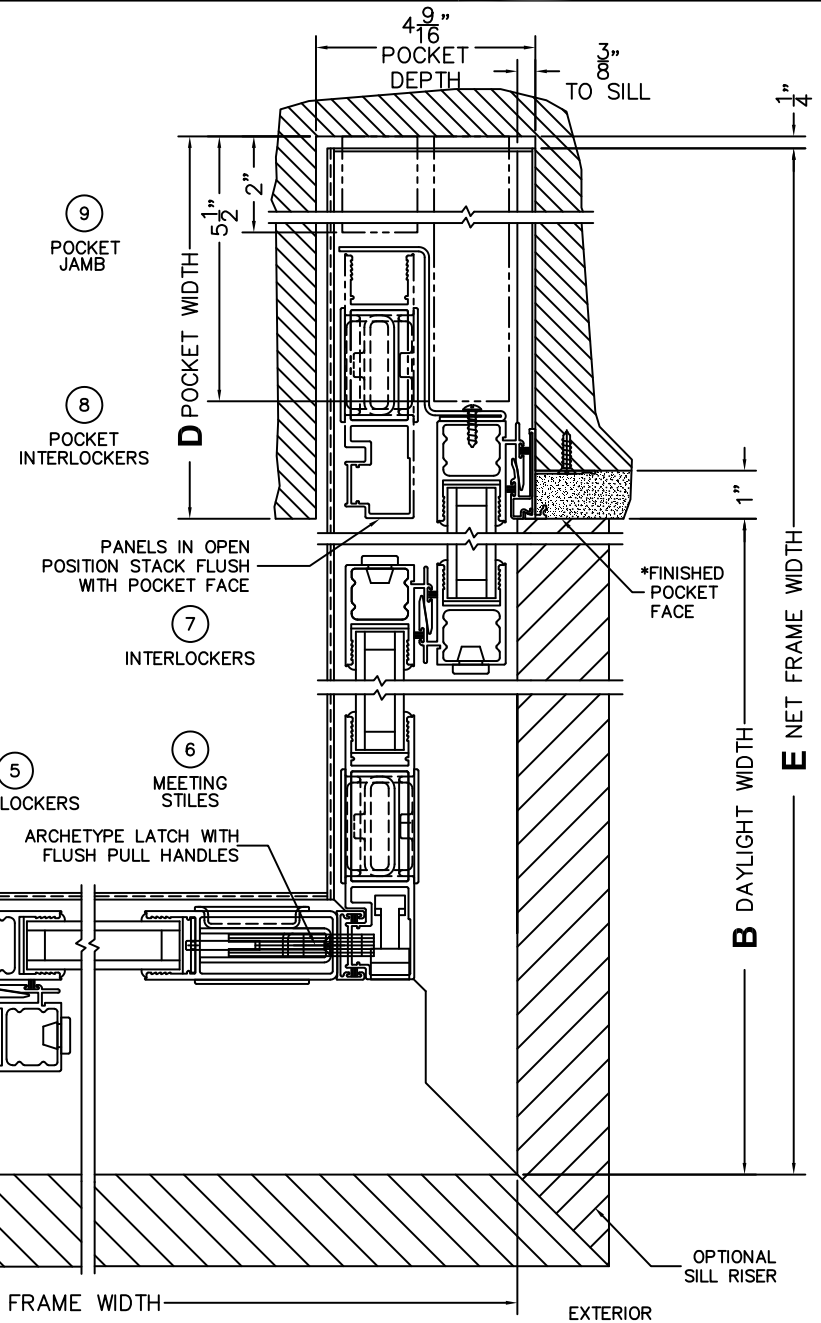

FLEETWOOD
WINDOWS & DOORS
FleetwoodUSA.com

NORWOOD 3070EX M/S
90°OXXIXP STANDARD CONFIGURATION
NO SCREENS

ORDER NO.:

ITEM NO.:

REQUIRED DEALER INFO.

A (NET FRAME WIDTH)	
B (DAYLIGHT WIDTH)	
C (NET FRAME HEIGHT)	
SILL PAN HEIGHT(INTERIOR LEG)	(3/4", 1-1/16", 1-7/16" OR 1-7/8")

CALCULATED VALUES (FLEETWOOD SUPPLIED)

D (POCKET WIDTH)	
E (NET FRAME WIDTH)	

NOTES:

(USE RULER TO SCALE DIMENSIONS IN INCHES)

SCALE: 1/4

NORWOOD 3070EX M/S
90° OXXIXP STANDARD CONFIGURATION
NO SCREENS

ORDER NO.:

ITEM NO.:

(USE RULER TO SCALE DIMENSIONS IN INCHES)

SCALE: 1/4

*CAUTION: WHEN CONSTRUCTING POCKET NOTE THAT DAYLIGHT WIDTH DOES NOT INCLUDE 1" SET BACK FOR POST INTERLOCKER.