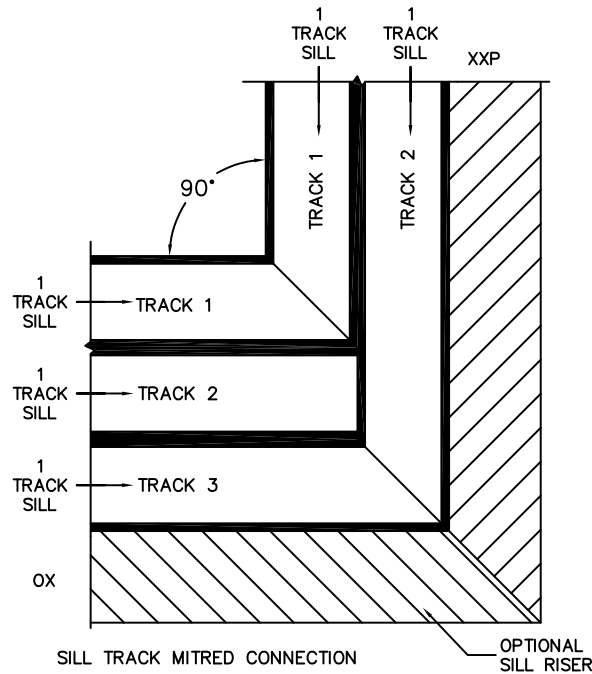

CALCULATED VALUES (FLEETWOOD SUPPLIED)

D (POCKET WIDTH)	
E (NET FRAME WIDTH)	

NOTES:

(USE RULER TO SCALE DIMENSIONS IN INCHES)

SCALE: 1/4

NORWOOD 3070EX M/S
90° OXXIXP STANDARD CONFIGURATION
NO SCREENS

ORDER NO.:

ITEM NO.:

(USE RULER TO SCALE DIMENSIONS IN INCHES)

SCALE: 1/4

*CAUTION: WHEN CONSTRUCTING POCKET NOTE THAT DAYLIGHT WIDTH DOES NOT INCLUDE 1" SET BACK FOR POST INTERLOCKER.