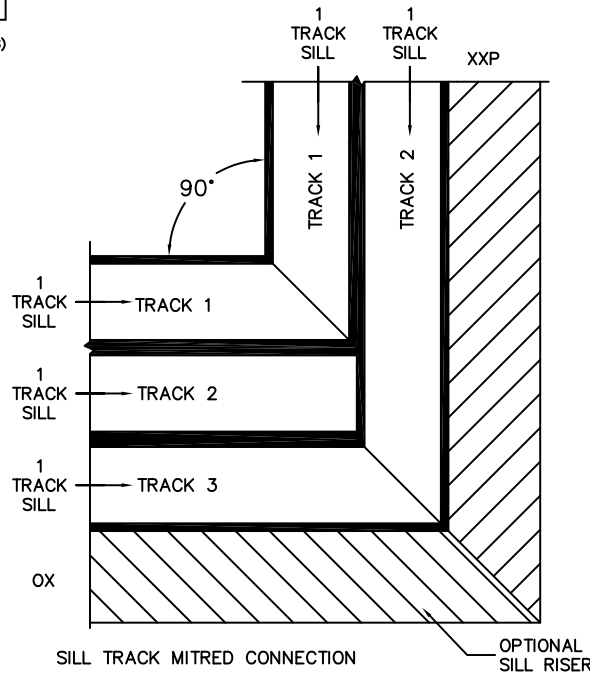

CALCULATED VALUES (FLEETWOOD SUPPLIED)

D (POCKET WIDTH)	
E (NET FRAME WIDTH)	

NOTES:

(USE RULER TO SCALE DIMENSIONS IN INCHES)

SCALE: 1/4

OXXIXP DOOR SHOWN

(USE RULER TO SCALE DIMENSIONS IN INCHES)

SCALE: 1/4

*CAUTION: WHEN CONSTRUCTING POCKET NOTE THAT DAYLIGHT WIDTH DOES NOT INCLUDE 1" SET BACK FOR POST INTERLOCKER.