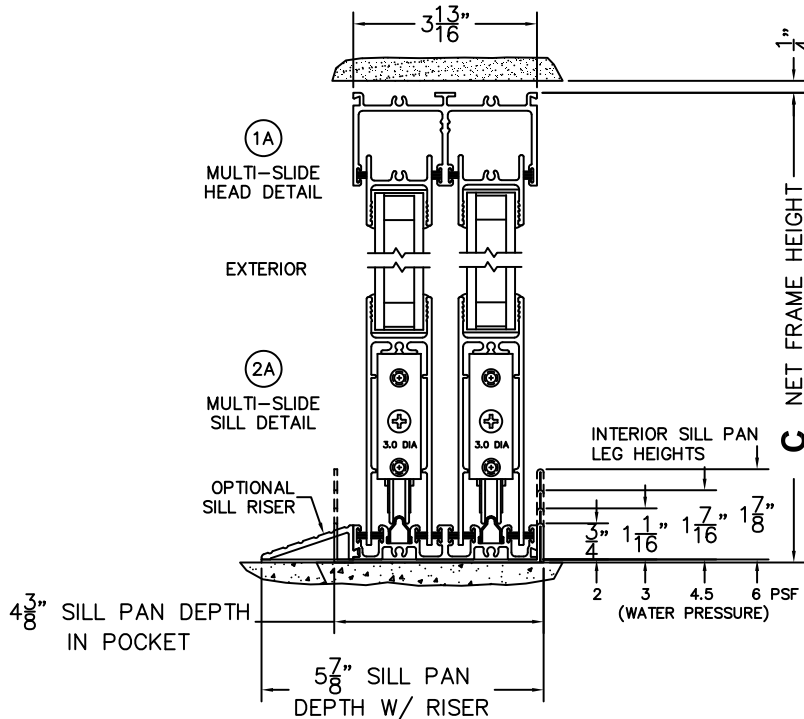

CALCULATED VALUES (FLEETWOOD SUPPLIED)

D (POCKET WIDTH)	
E (NET FRAME WIDTH)	

NOTES:

(USE RULER TO SCALE DIMENSIONS IN INCHES)

SCALE: 1/4

OXXIXP DOOR SHOWN

(USE RULER TO SCALE DIMENSIONS IN INCHES)

SCALE: 1/4

*CAUTION: WHEN CONSTRUCTING POCKET NOTE THAT DAYLIGHT WIDTH DOES NOT INCLUDE 1" SET BACK FOR POST INTERLOCKER.