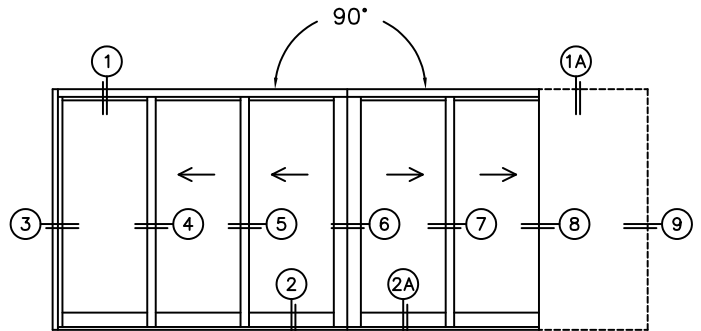

CALCULATED VALUES (FLEETWOOD SUPPLIED)

D (POCKET WIDTH)	
E (NET FRAME WIDTH)	

NOTES:

(USE RULER TO SCALE DIMENSIONS IN INCHES)

SCALE: 1/4

OXXIXP DOOR SHOWN

(USE RULER TO SCALE DIMENSIONS IN INCHES)

SCALE: 1/4

*CAUTION: WHEN CONSTRUCTING POCKET NOTE THAT DAYLIGHT WIDTH DOES NOT INCLUDE 1" SET BACK FOR POST INTERLOCKER.