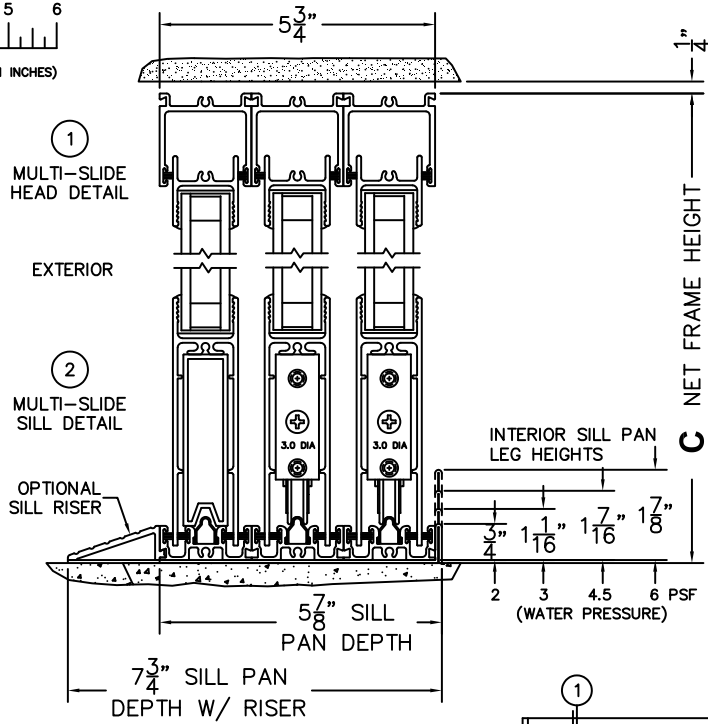

CALCULATED VALUES (FLEETWOOD SUPPLIED)

D (POCKET WIDTH)	
E (NET FRAME WIDTH)	

NOTES:

(USE RULER TO SCALE DIMENSIONS IN INCHES)

SCALE: 1/4

OXXIXP DOOR SHOWN

(USE RULER TO SCALE DIMENSIONS IN INCHES)

SCALE: 1/4

*CAUTION: WHEN CONSTRUCTING POCKET NOTE THAT DAYLIGHT WIDTH DOES NOT INCLUDE 1" SET BACK FOR POST INTERLOCKER.