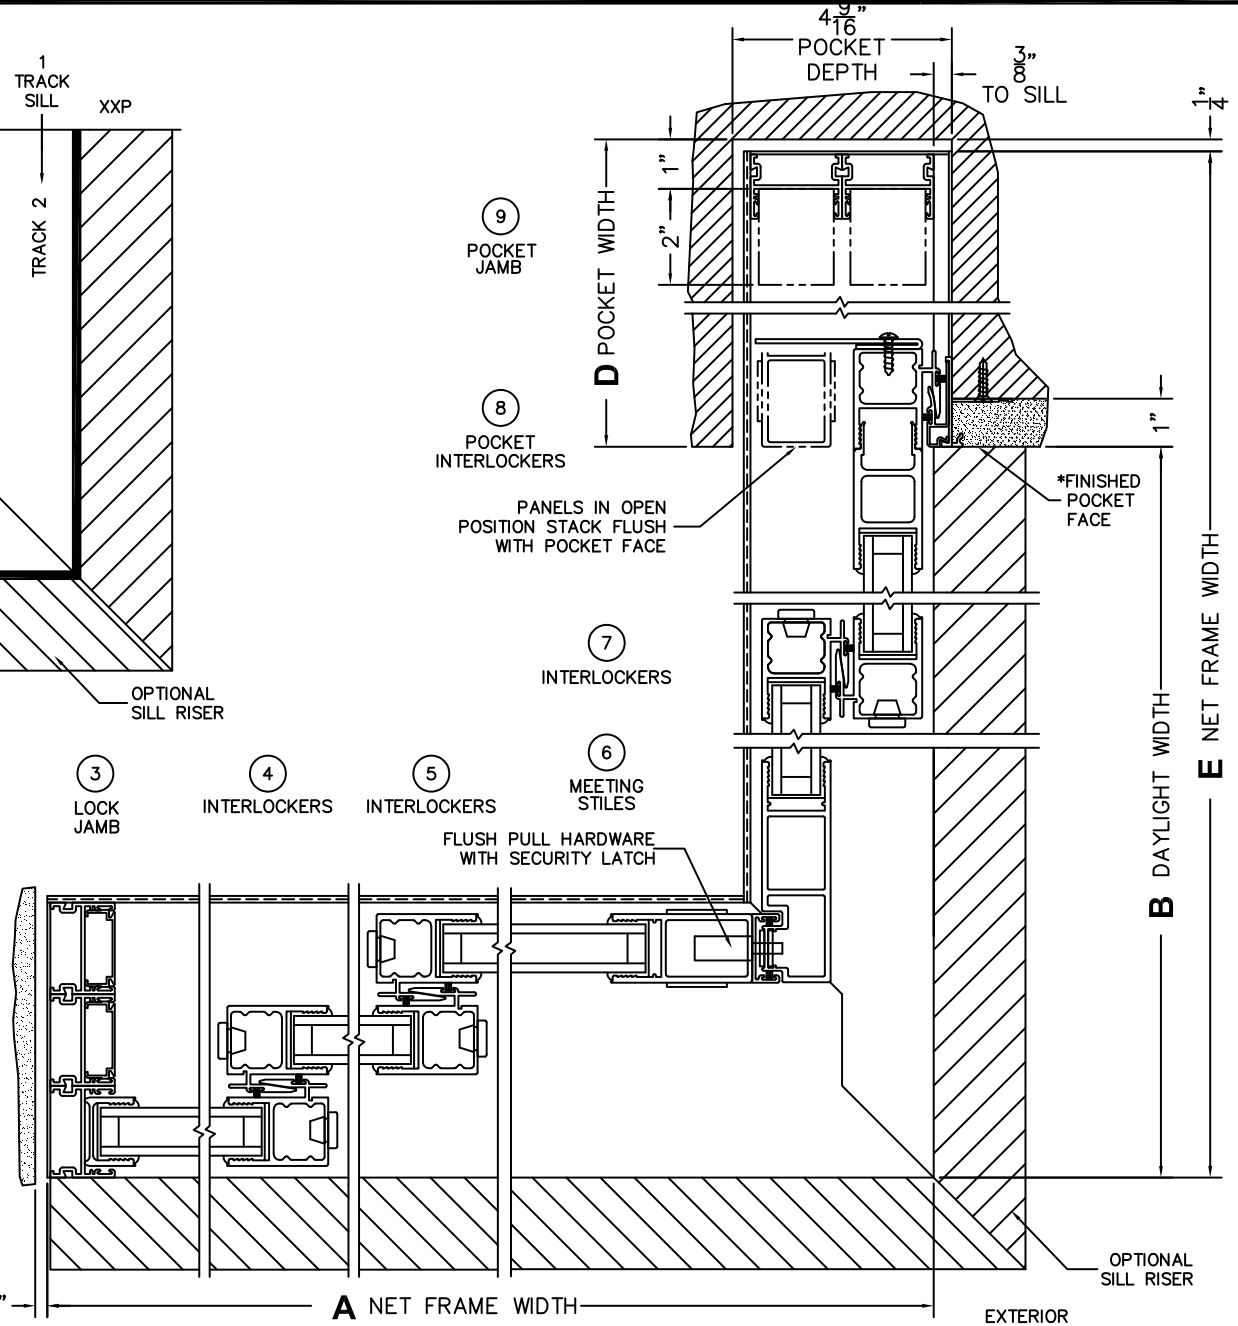

FLEETWOOD
WINDOWS & DOORS
FleetwoodUSA.com

NORWOOD 3070EX M/S
90°OXXIXP CUSTOM CONFIGURATION
NO SCREENS

ORDER NO.:

ITEM NO.:

REQUIRED DEALER INFO.

A (NET FRAME WIDTH)	
B (DAYLIGHT WIDTH)	
C (NET FRAME HEIGHT)	
SILL PAN HEIGHT(INTERIOR LEG)	
(3/4", 1-1/16", 1-7/16" OR 1-7/8")	

CALCULATED VALUES (FLEETWOOD SUPPLIED)

D (POCKET WIDTH)	
E (NET FRAME WIDTH)	

NOTES:

(USE RULER TO SCALE DIMENSIONS IN INCHES)

SCALE: 1/4

OXXIXP DOOR SHOWN

(USE RULER TO SCALE DIMENSIONS IN INCHES)

SCALE: 1/4

*CAUTION: WHEN CONSTRUCTING POCKET NOTE THAT DAYLIGHT WIDTH DOES NOT INCLUDE 1" SET BACK FOR POST INTERLOCKER.