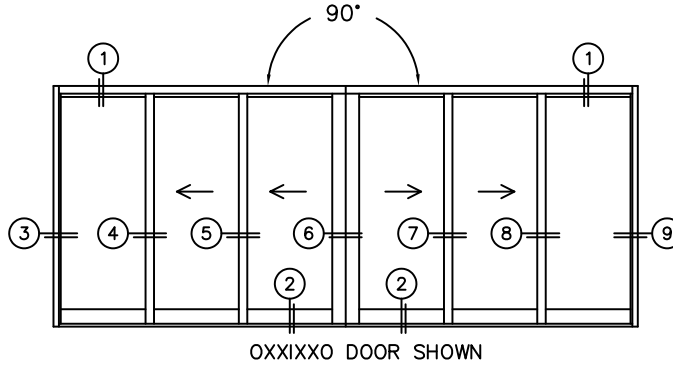

FLEETWOOD
WINDOWS & DOORS
FleetwoodUSA.com

NORWOOD 3070EX M/S
900XXIXXO STANDARD CONFIGURATION
WITH SCREENS

ORDER NO.: -

ITEM NO.:

REQUIRED DEALER INFO.

A(NET FRAME WIDTH)

B(NET FRAME WIDTH)

C(NET FRAME HEIGHT)

SILL PAN HEIGHT (INTERIOR LEG)
(3/4", 1-1/16", 1-7/16" OR 1-7/8")

NOTES:

(USE RULER TO SCALE DIMENSIONS IN INCHES)

SCALE: 1/4

NORWOOD 3070EX M/S
900XXIXX0 STANDARD CONFIGURATION
WITH SCREENS

ORDER NO.:

ITEM NO.:

(USE RULER TO SCALE DIMENSIONS IN INCHES)

SCALE: 1/4