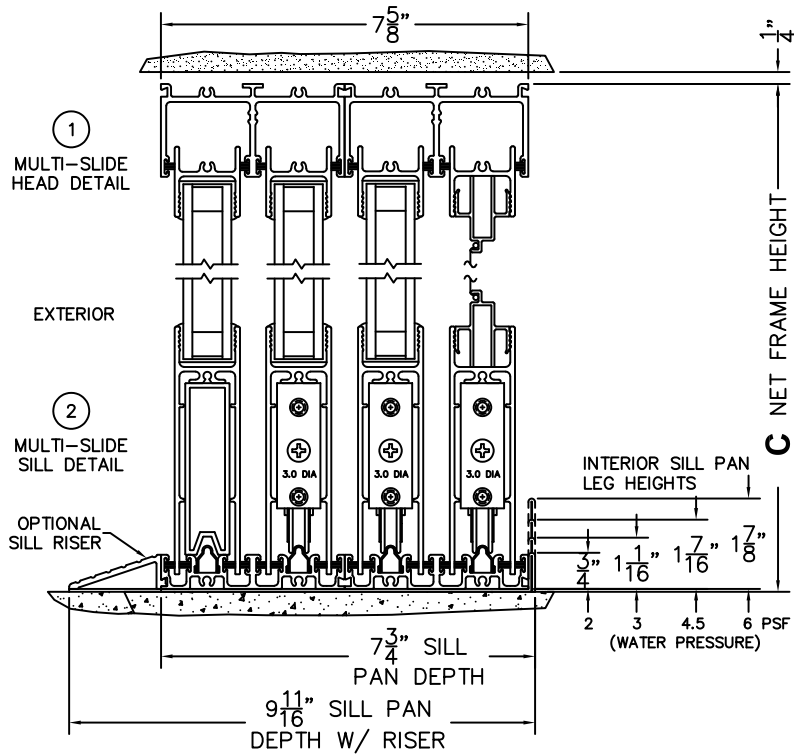

SILL PAN HEIGHT (INTERIOR LEG)
(3/4", 1-1/16", 1-7/16" OR 1-7/8")

NOTES:

(USE RULER TO SCALE DIMENSIONS IN INCHES)

SCALE: 1/4

NORWOOD 3070EX M/S
900XXIXX0 STANDARD CONFIGURATION
WITH SCREENS

ORDER NO.:

ITEM NO.:

(USE RULER TO SCALE DIMENSIONS IN INCHES)

SCALE: 1/4